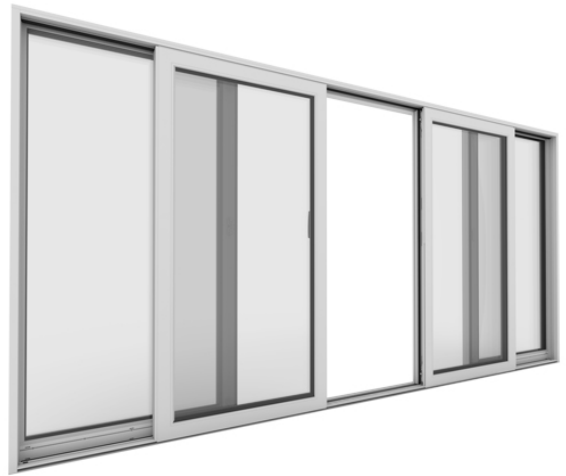

Fibre threshold for Inward and outward opening doors (SBD)

Hardwood threshold for inward opening doors

Hardwood threshold for outward opening doors

Sliding doors

Inline and push out

IC Sliding Doors, designed to provide a effortless operation. Our sliding doors are mounted on a low-profile threshold that can be seamlessly integrated into both internal and external floors. The double rollers ensure a smooth sliding action with minimal effort, while multiple locking points and a user-friendly pull-to-close system create a secure and airtight seal.

IC Sliding doors with low threshold (SBD)

Double IC Sliding doors with low threshold (SBD)

Futura + push out sliding doors

Double Futura + push out sliding doors

Secure by design

Inward and outward opening doors