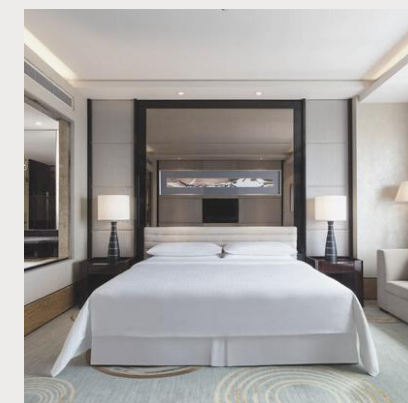

THE RESIDENCES | BOCA RATON

184 RESIDENCES – CASEGOODS, FURNITURE
RESTAURANT – MILLWORK, CASEGOODS & FURNITURE

MARIPOSA SENIOR LIVING | FL

225 RESIDENCES – CASEGOODS, MILLWORK
RESTAURANTS – MILLWORK, FURNITURE

JW MARRIOTT HOTEL | BEIJING

324 GUEST ROOMS – MILLWORK, CASEGOODS, FURNITURE

SHERATON | ZHONGSHAN

362 GUEST ROOMS – MILLWORK, CASEGOODS, FURNITURE
RESTAURANTS – MILLWORK, FURNITURE