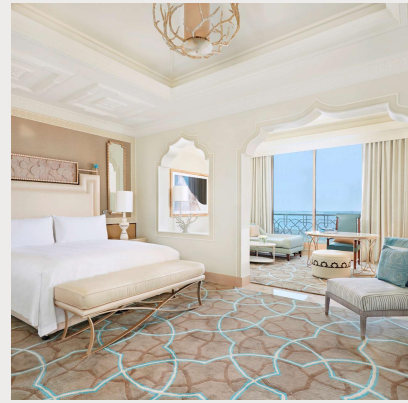

WALDORF ASTORIA | UAE

346 GUEST ROOMS – MILLWORK, CASEGOODS, FURNITURE

BANYAN TREE RESIDENCES | DUBAI

65 UNITS – CUSTOM KITCHENS
POOL SIDE – CUSTOM OUTDOOR FURNITURE

FOUR SEASONS | DENVER

65 ROOMS – CASEGOODS, FURNITURE
EDGE RESTAURANT – FURNITURE

THE RITZ-CARLTON | KAPALUA

466 GUEST ROOMS – CASEGOODS
POOLS AND SPA – OUTDOOR FURNITURE