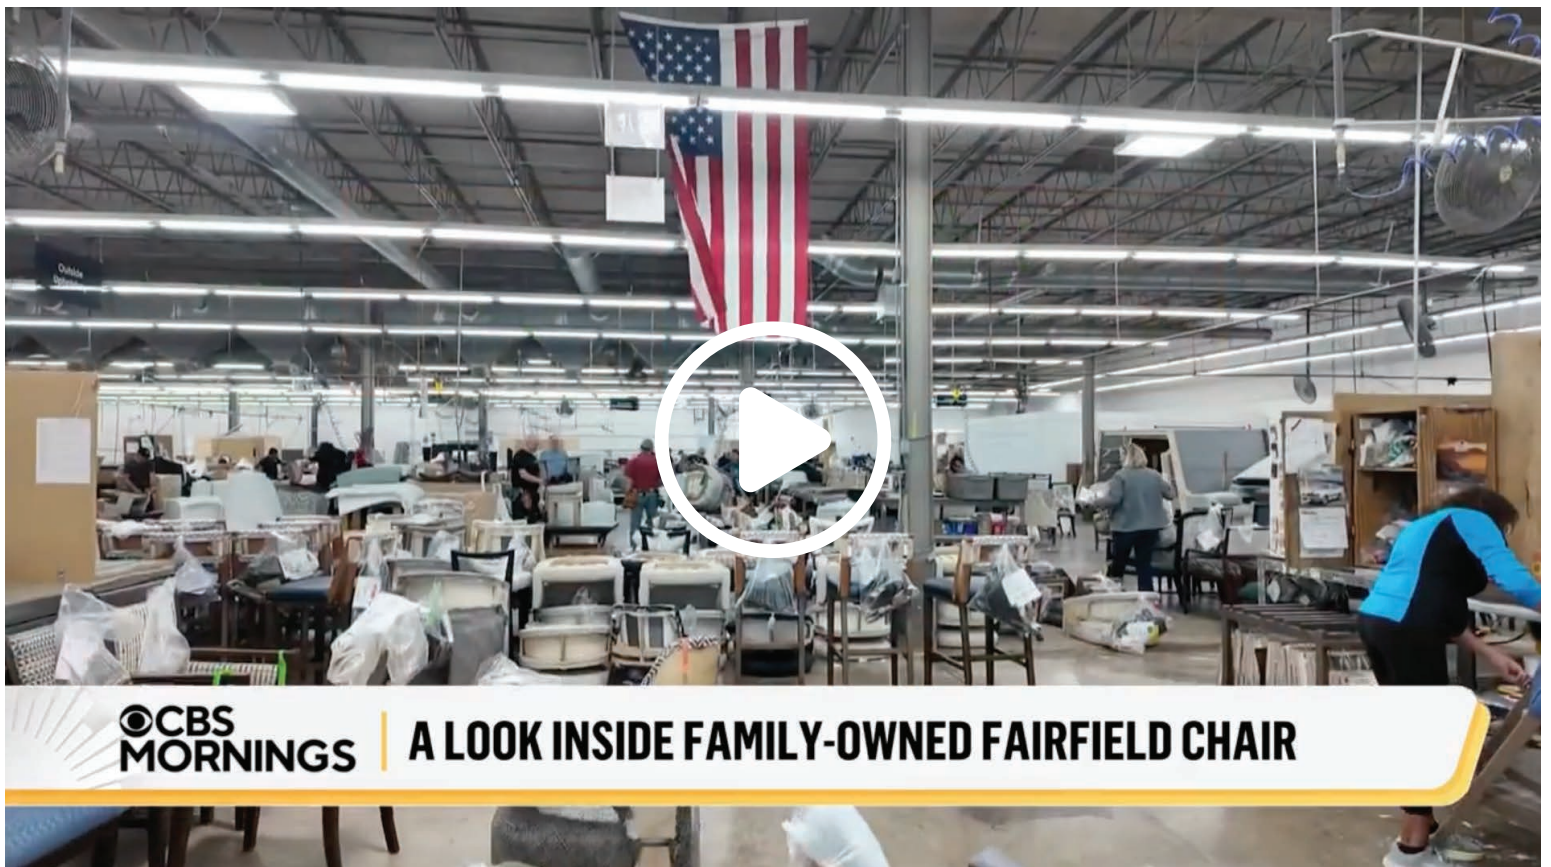

FAIRFIELD

CBS
MORNINGS

CBS MORNINGS

GREAT NEWS!

We are thrilled to announce a partnership with CBS Mornings, where Fairfield is the exclusive furniture partner for the Green Room (the backstage lounge where guests, performers, and speakers relax before appearing on the show) and other on-air spaces within the CBS Broadcast Center in New York City. Reaching millions weekly, it's an incredible honor to be part of this Emmy Award-winning show, and we're excited the Fairfield brand and products will be profiled on a national stage. To see the sets and featured product within, please peruse the following pages.

Also, Fairfield was recently featured on CBS Mornings, this in-depth segment highlights our enduring craftsmanship, commitment to American manufacturing, and deep North Carolina roots.

To view the segment, please click below.

A photograph of a modern studio set. In the foreground, three light-colored, patterned armchairs with gold-colored legs are arranged on a light wood-grain floor. The background features a wall with vertical yellow and white stripes, a large window with a view of a building, and a wooden door with a colorful geometric pattern. A hanging light fixture is visible in the upper left corner.