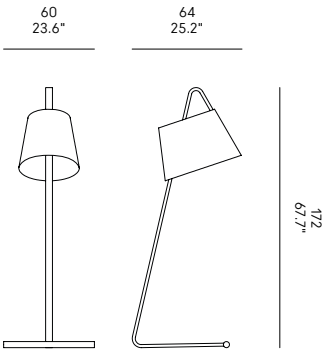

C.O.M. Client's Own Material	Tessuto Fabric Tissu Stoff Tejido				Metraggio Metreage Métrage Stoffbedarf Metraje (roll H 140cm)	
	Basic	Superior	Top	Exclusive		
NUMERO 3	IPXTCL	IPXT0	IPXT1	IPXT2	IPXT3	m 1,5

ADAPTER / THE LAMP SHIPS WITH EUROPLUG CEE 7/16

2 PIN EUROPLUG TO 3 PIN UK PLUG AA0002	2 PIN EUROPLUG TO 2 PIN USA PLUG AA0003