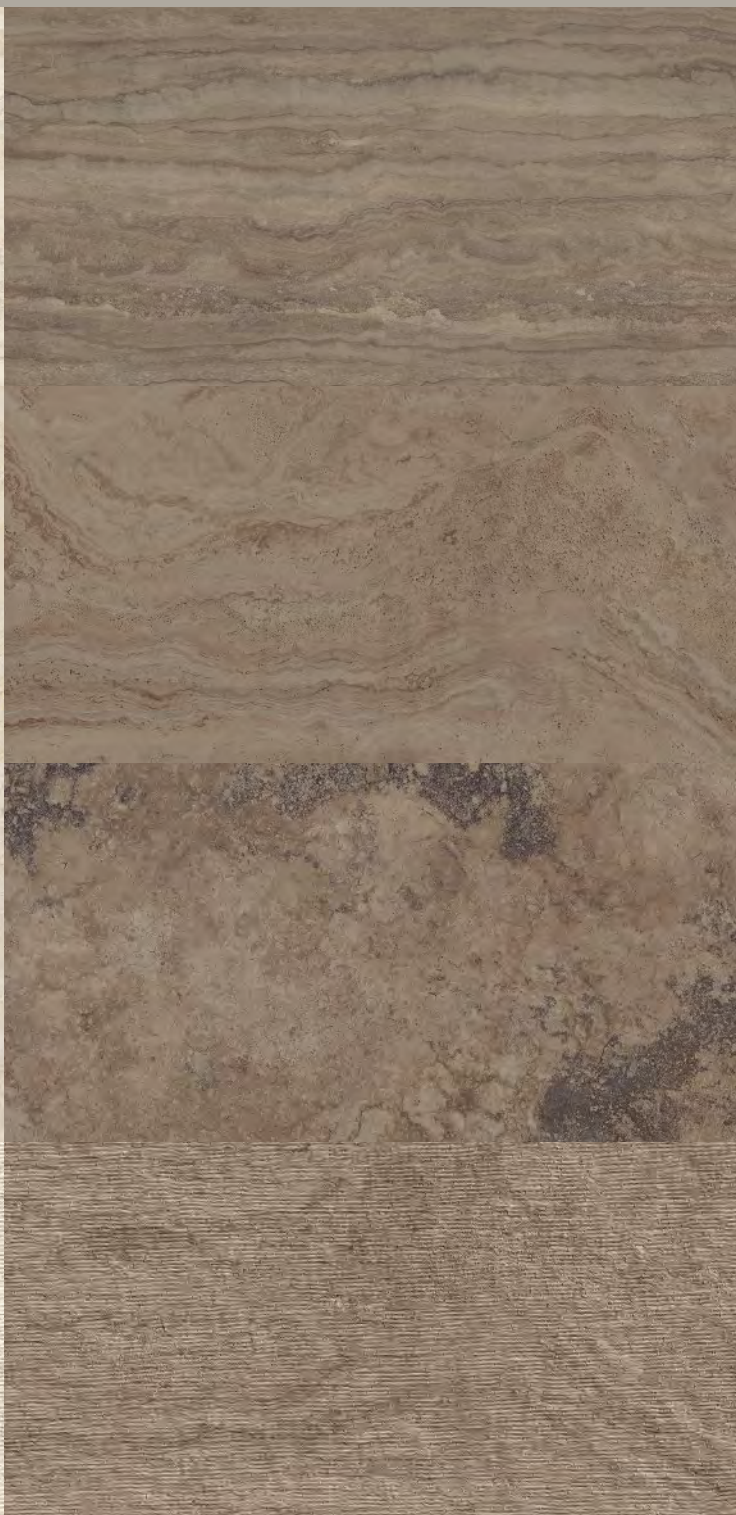

CREAM

CHOCOLATE