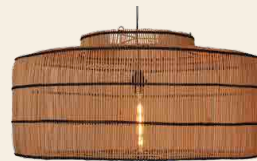

Alba Lamp Shade
BH-052
size: dia 800 x 400