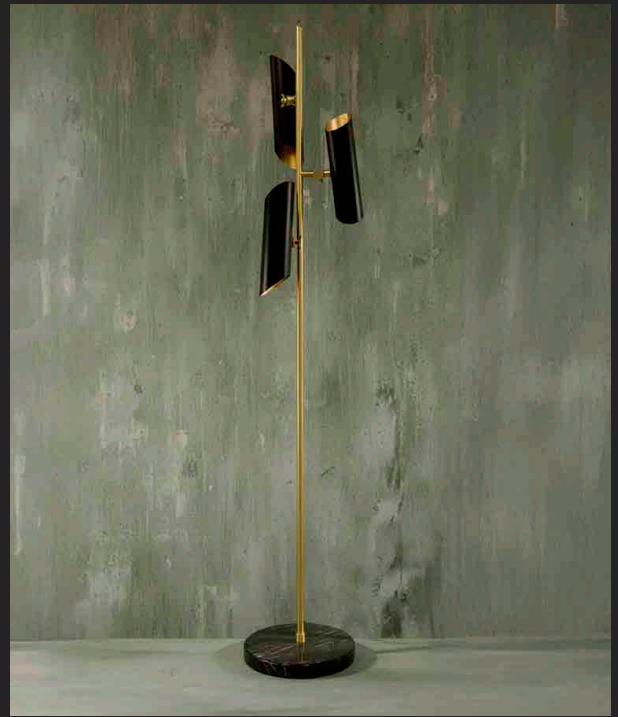

Dino Wall | GC-086

Material : Brass, aluminium and marble
Size : 450x450x1630
Bulb : G9 (x4)