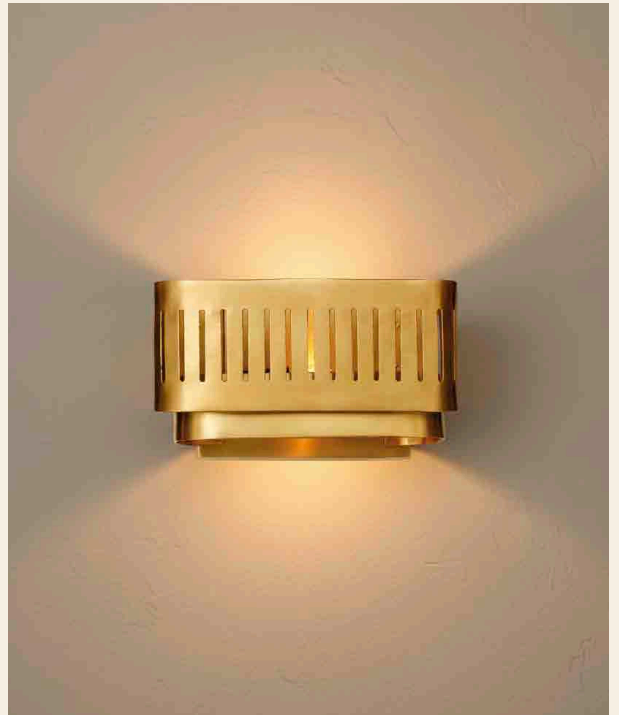

Tarya Wall | GA-002

Black Full Brass White

Material : Brass and metal
Size : 232x120x145
Bulb : E14 (x1)