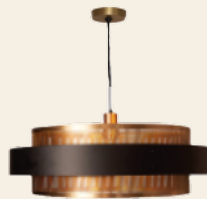

**Tarya Ceiling
Round Large**
GA-045
size: dia 900 x 275