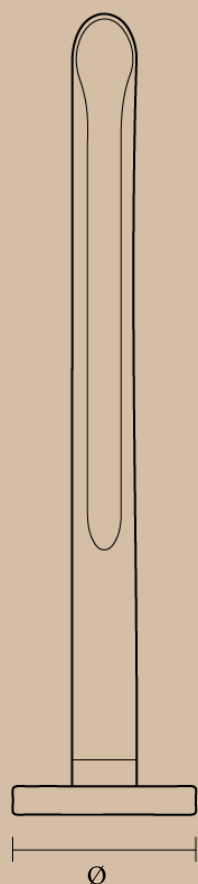

Table Lamp GC-026 | Ø 100 × 500 / Bulb E14 x1

Floor Table GC-049 | Ø 300 × 1560 / Bulb E27x1

GC-049

GC-026

PANEL

Wave Panel | GC-081

Material : Full Brass
Size : 300x75x300
Bulb :G9 (x2)

Water Panel | GC-082