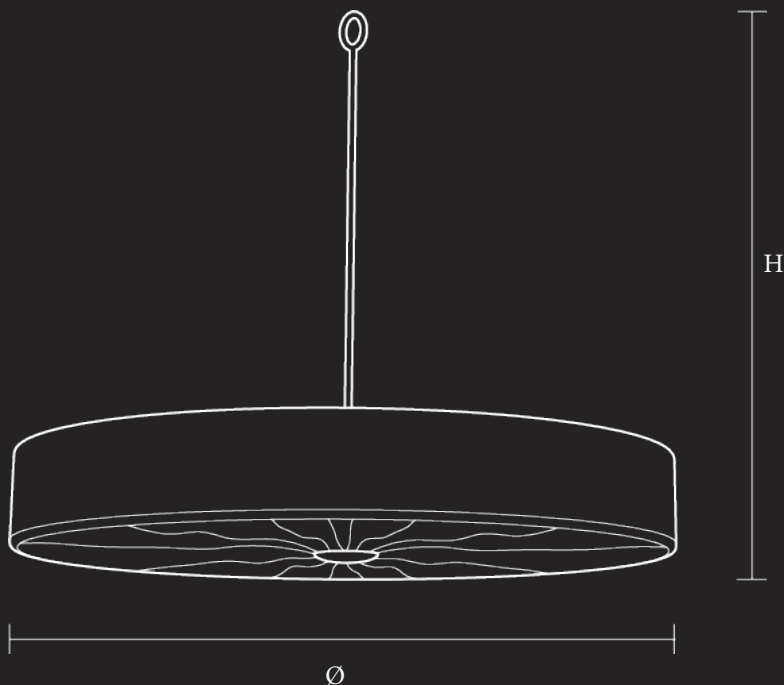

Sizes :

Ø 900 × H 630

Ø 650 × H 630

Bulb E27 (x3).