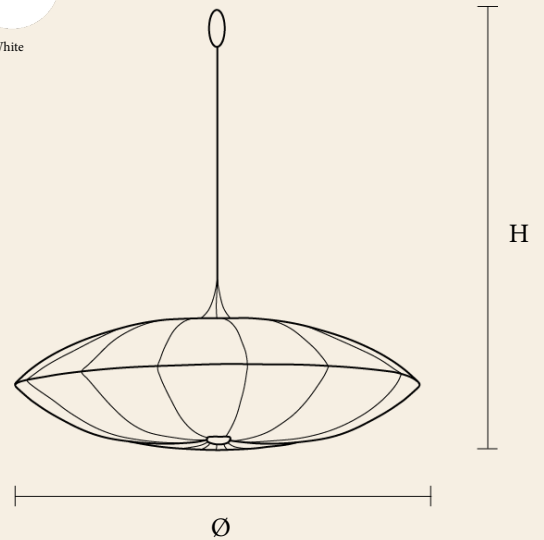

M0-003 Beige

Sizes :

Ø 900 × H 750

Ø 700 × H 620

Bulb E27 (x3)

ARCHE

M0-002-CA Arche Cascade

Arche | M0-002

Pleated silk, cotton, and metal Ceiling Lamp.

The pendant features a raw hem, allowing it to be trimmed to the desired length.

White

Sizes M0-002:

Ø1100 × H930

Ø800 × H890

Bulb E27 (x3)

Sizes M0-002-CA: