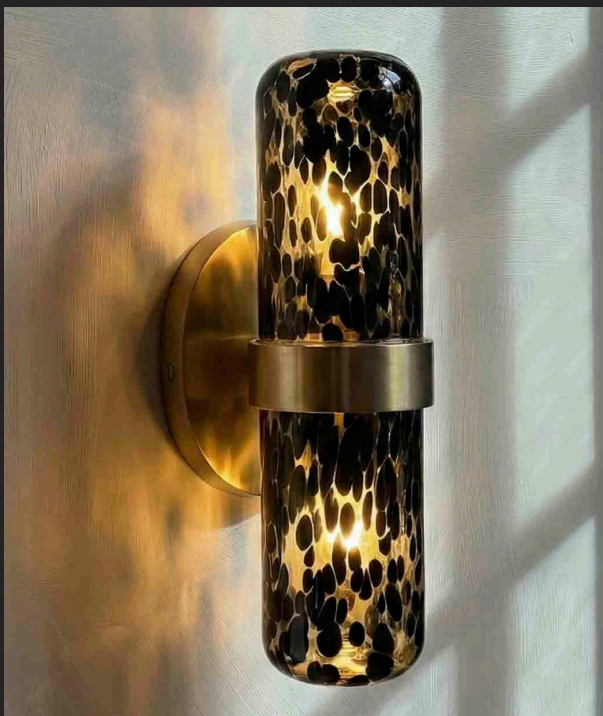

MODELS

Wall and table

MATERIAL

Glass & Brass

COLOURS

Available Upon Request

REFERENCES COLORS (Left to Right)

31,34,52,37,30/38,38,43/44,
51,33,38,31,34