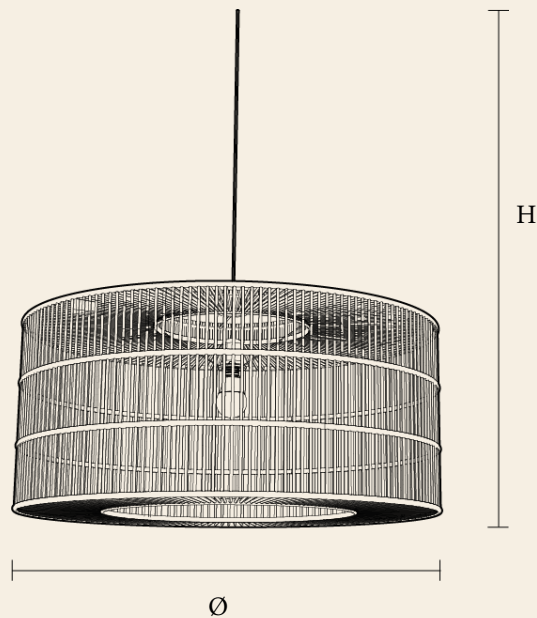

Size : Ø 800 × 400
Electricity not included