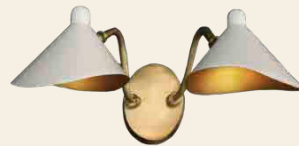

Tarya Wall Small
GA-002
size: 232 x 120 x 145

Dino Twin Wall
GC-013
size: 232 x 120 x 145

Dino Wall
GC-018
size: 270 x 300 x 450

Peggy Wall Small
GC-003
size: 150 x 250 x 230

Peggy Wall Small Switch
GC-003 SWITCH
size: 150 x 250 x 230