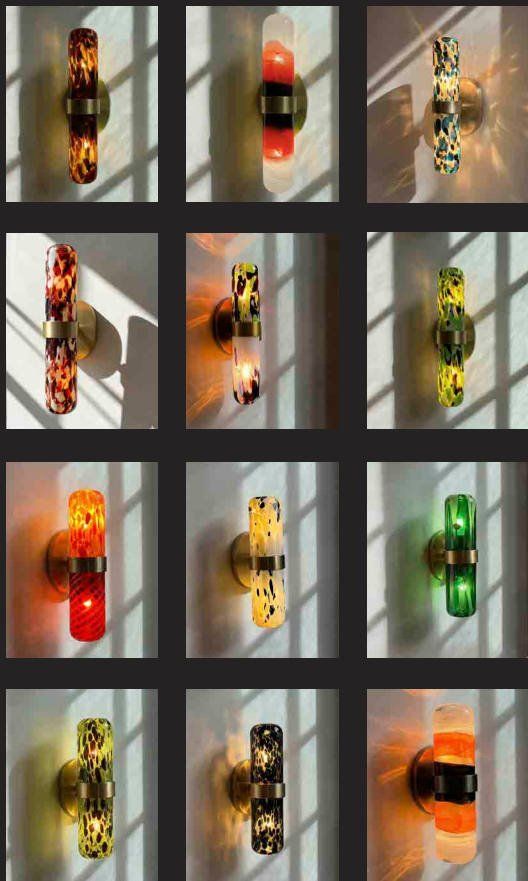

MODELS

Wall and table

MATERIAL

Glass & Brass

COLOURS

Available Upon Request

REFERENCES COLORS (Left to Right)

31,34,52,37,30/38,38,43/44,
51,33,38,31,34