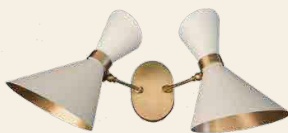

WALL LAMPS

Dino Twin Wall
GC-013
size: 232 x 120 x 145

Dino Wall
GC-018
size: 270 x 300 x 450

Peggy Twin Wall Small
GC-020
size: 370 x 300 x 230