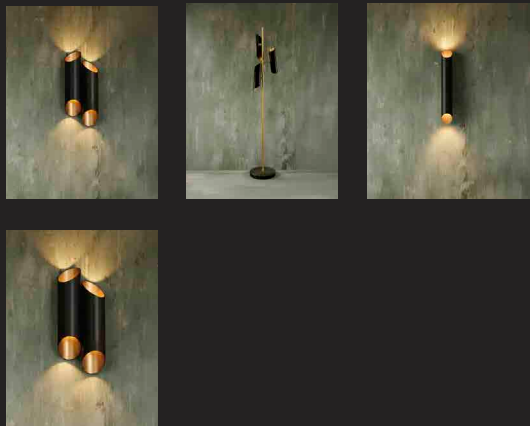

DIAMOND

Diamond Ceiling Lamp | LJ-005

A fixture of refined geometry, this elegant pendant is handcrafted from metal with a luxurious antique brass finish. Designed for modern interiors, it uses a single LED bulb (max 25W) to provide focused lighting. An elegant and contemporary accent for any space.

Dino Table | GC-001

Black White

Material : Brass and metal
Size : 250x430x570
Bulb : E27 (x1)

FLUTE

Flute Lamp Collection

The Flute collection by Gong combines clean geometry with atmospheric glow. Crafted from antique brass and aluminium, its matte black exterior contrasts beautifully with the gold-finished interior, casting a rich, golden hue that adds depth and warmth to any space. Inspired by the work of Maija-Liisa Komulainen, this piece brings a touch of sculptural elegance to modern interiors.