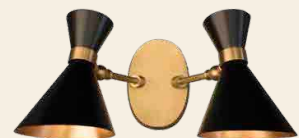

Peggy Twin Wall Small
GC-020
size: 370 x 300 x 230