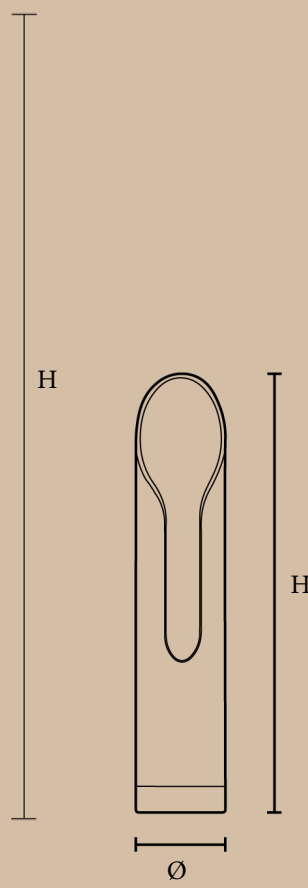

Table Lamp GC-026 | Ø 100 × 500 / Bulb E14 x1

Floor Table GC-049 | Ø 300 × 1560 / Bulb E27x1

GC-049

GC-026

PANEL

Wave Panel | GC-081

Material : Full Brass
Size : 300x75x300
Bulb :G9 (x2)

Water Panel | GC-082