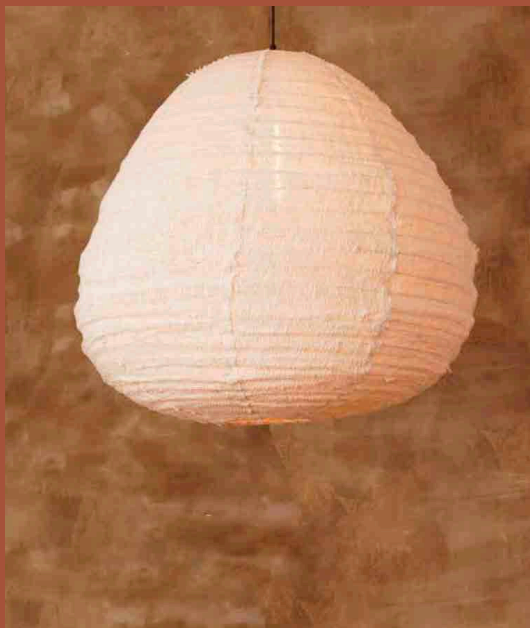

COLOURS

White and grey

REFERENCES (Left to Right)

JN-118-94 ,
 JN-132-80, JN-133-50

TESUU Collection

TESUU COLLECTION

Kapok Collection

Our Kapok Pear lampshade is handcrafted by a family studio whose expert skills have been passed down from generation to generation.