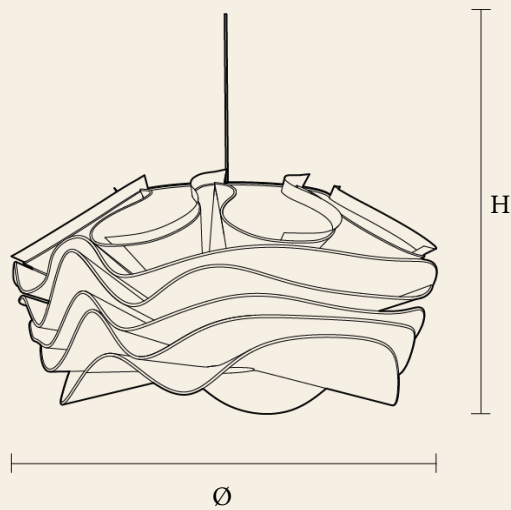

ONG-062-65-WH : Ø 650x320	Bulb E27 x1
ONG-061-85-WH : Ø 850x400	Bulb E27 x3
ONG-063-100-WH : Ø 1000x400	Bulb E27 x5
ONG-063-120-WH : Ø 1200x500	Bulb E27 x5