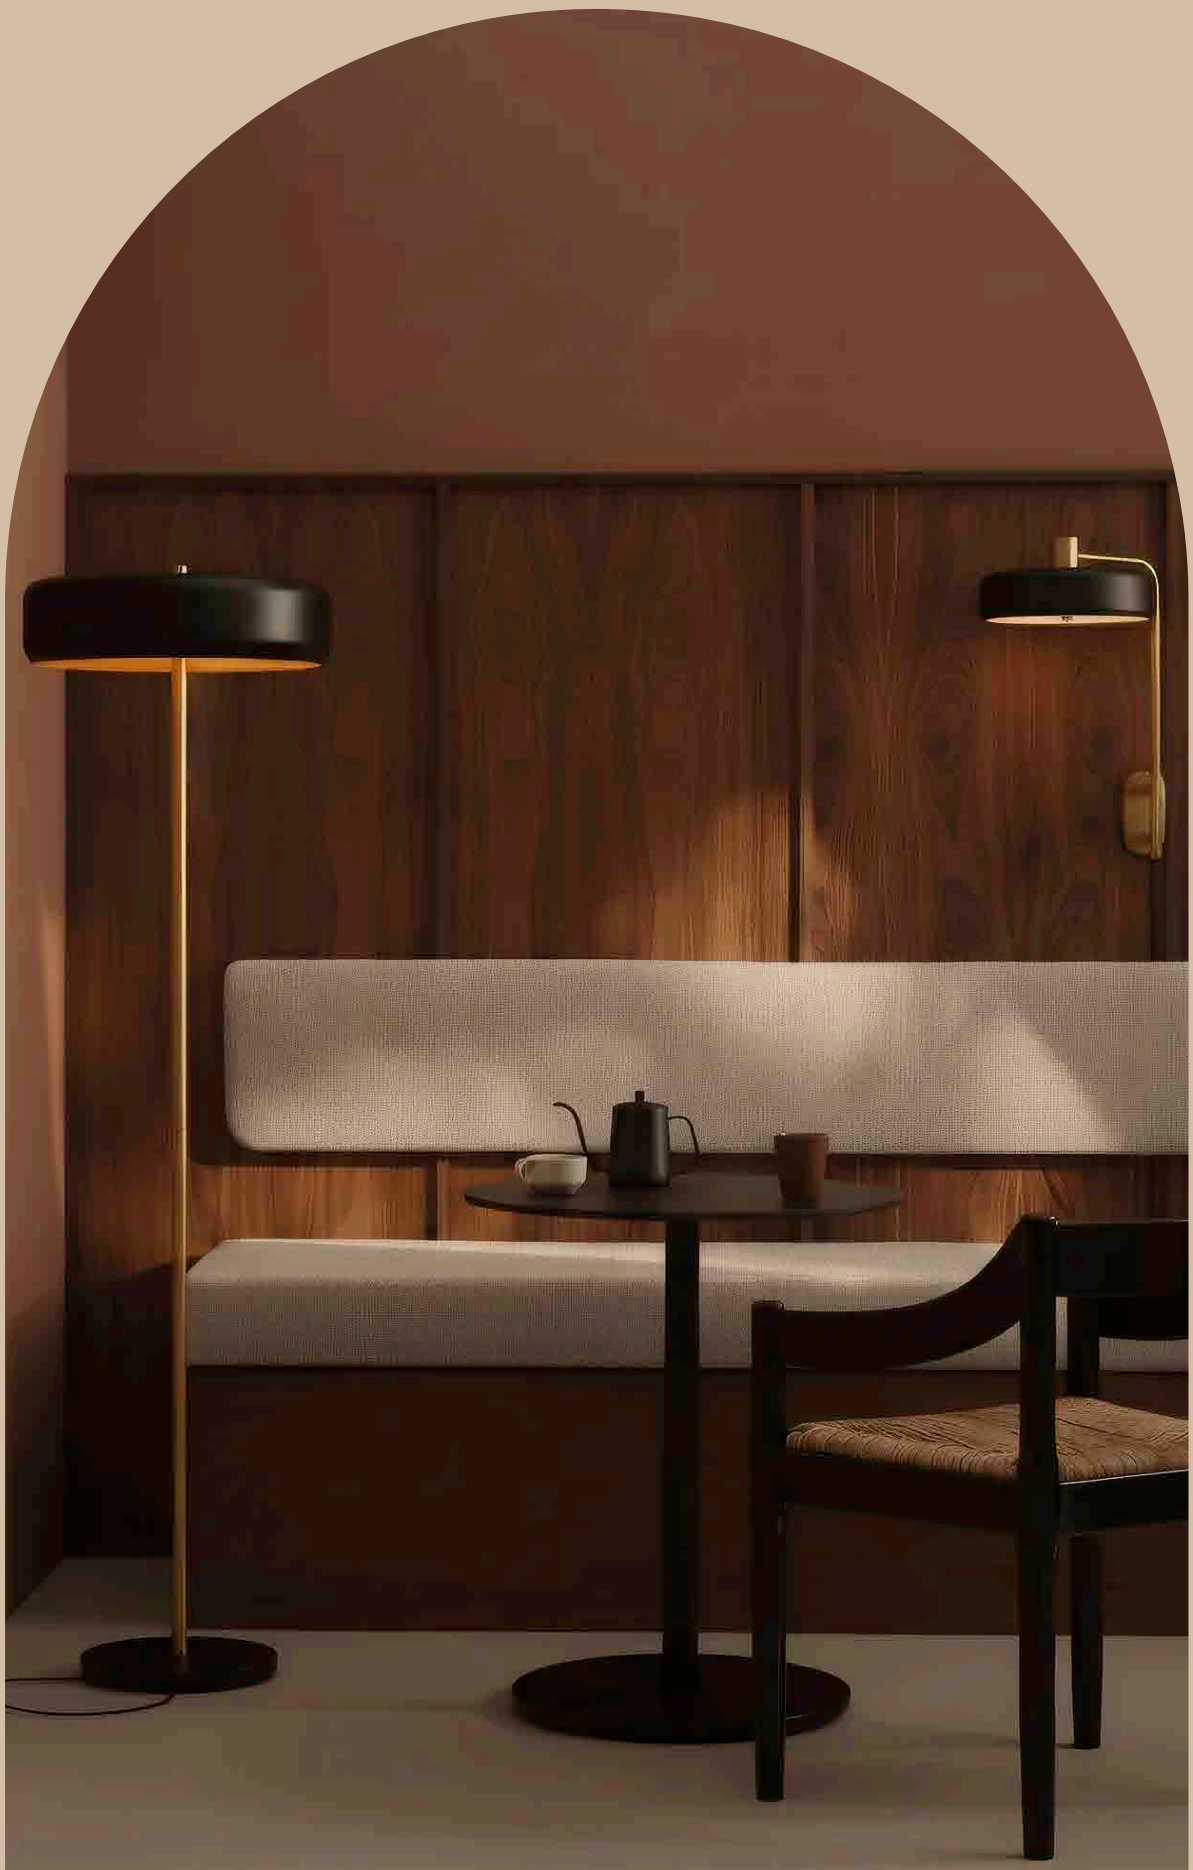

Material : Aluminium
 Size : 100x150x700
 Bulb : G9 (x2)

Flute Wall | GC-051 - GC-095

Material : Brass and aluminium
 GC-051 : 100x80x250
 GC-095 : 160x110x360
 Bulb : G9 (x4)

Brass & Metal Collection

TREE