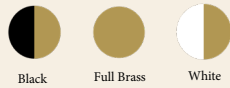

Black Full Brass White

Material : Brass and metal
Size : 320x185x250
Bulb : E27 (x1)