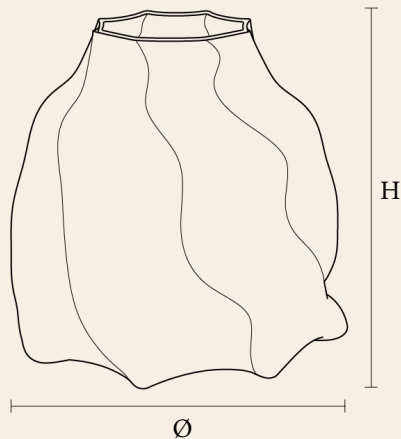

MODELS

Table, ceiling

MATERIAL

Zipper and Metal

COLOUR

White

REFERENCES (Left to Right)

ONG-123, ONG-122.