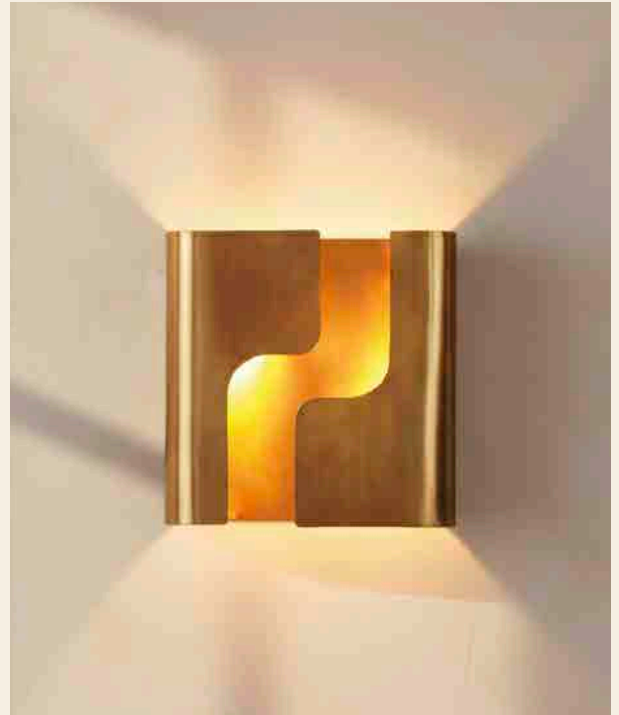

Table Lamp GC-026 | Ø 100 × 500 / Bulb E14 x1

Floor Table GC-049 | Ø 300 × 1560 / Bulb E27x1

GC-049

GC-026

PANEL

Wave Panel | GC-081

Material : Full Brass
Size : 300x75x300
Bulb :G9 (x2)

Water Panel | GC-082