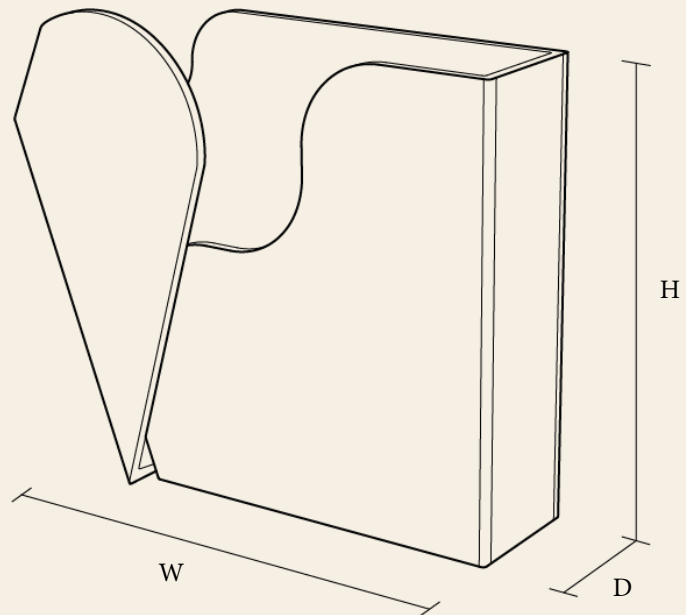

Size :

W185 x D87 x H167

Bulb E14 (1x)