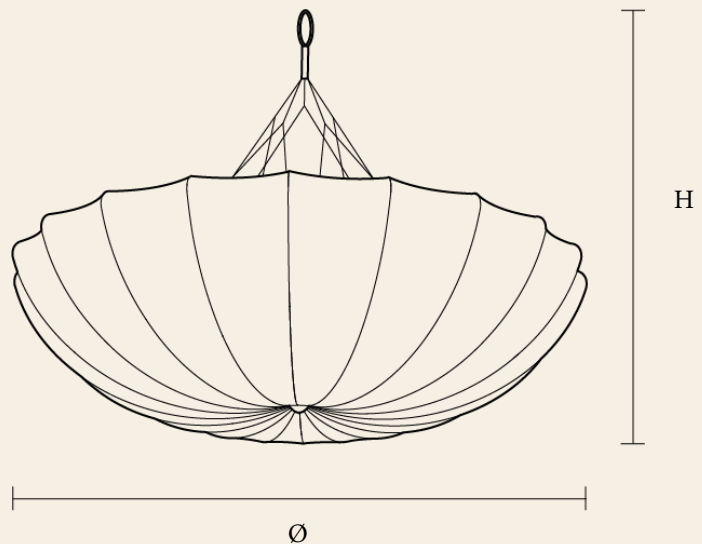

BENITIER

Benitier | M0-003

A refined silk lamp with cotton webbing and structured metal. Deliver a soft, layered illumination suited to both intimate and generous interiors.

White

Beige with
black webbing

M0-003 Beige

Sizes :

Ø 900 × H 750

Ø 700 × H 620

Bulb E27 (x3)

ARCHE

M0-002-CA Arche Cascade

Arche | M0-002