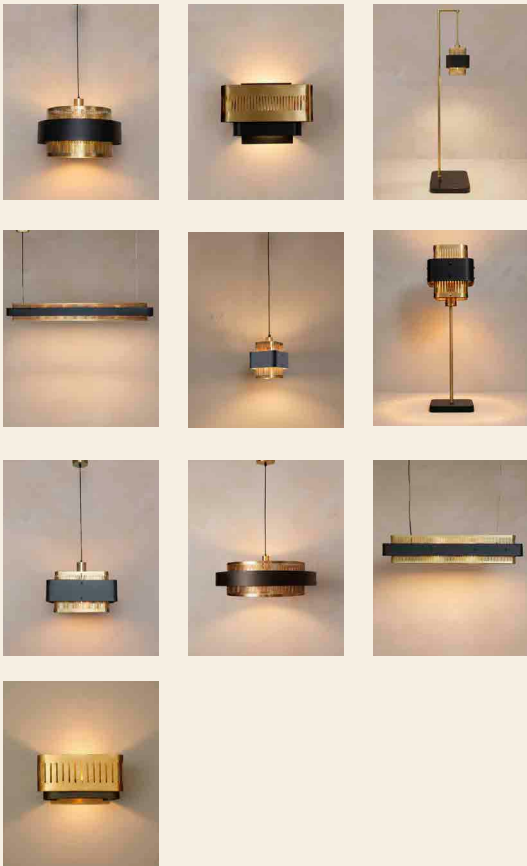

MODELS

Ceiling, pendant, wall, floor, table

MATERIAL

Metal & Brass

COLOURS

White, Black, Full Brass

REFERENCES (Left to Right)

GA-007, GA-001, GA-004,
GA-044, GA-008, GA-005,
GA-006, GA-045, GA-010,
GA-002.