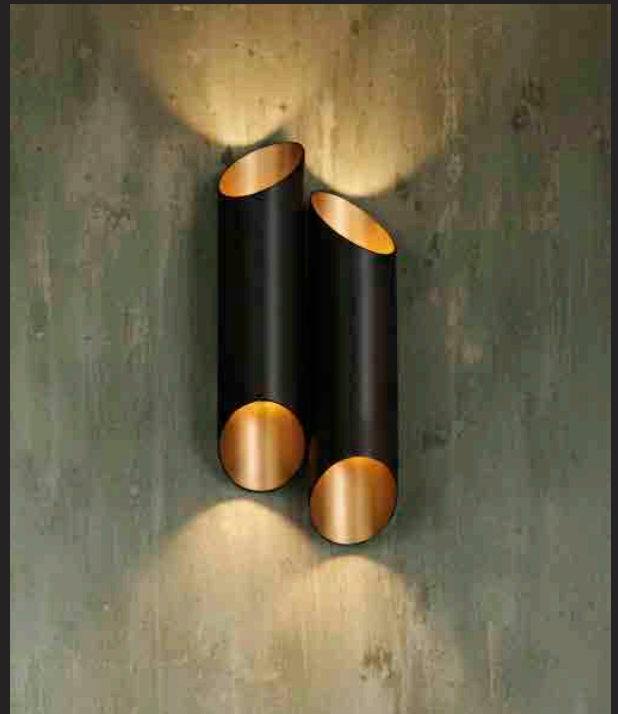

Flute Wall | GC-051 - GC-095

Material : Brass and aluminium
GC-051 : 100x80x250
GC-095 : 160x110x360
Bulb : G9 (x4)