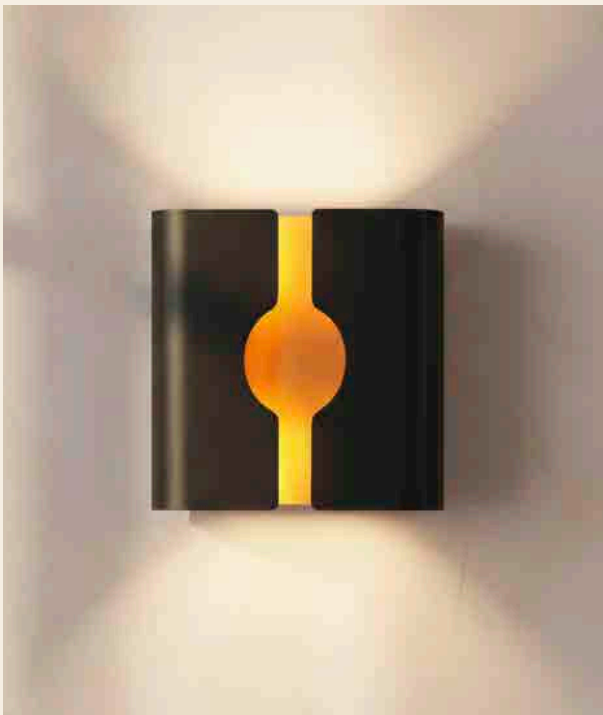

Sun Panel | GC-083

Material : Full Brass
Size : 300x75x300
Bulb : G9 (x4)