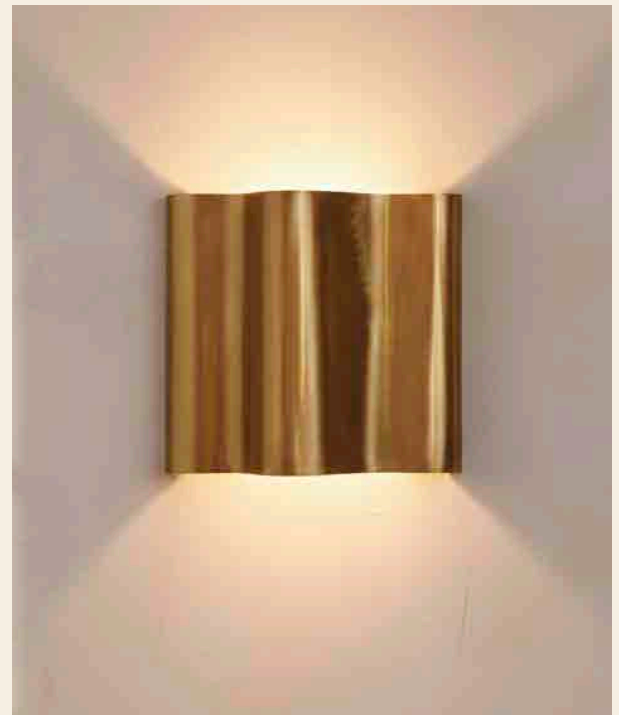

Hill Panel | GC-84

Material : Full Brass
Size : 300x75x300
Bulb Type : G9 (x2)