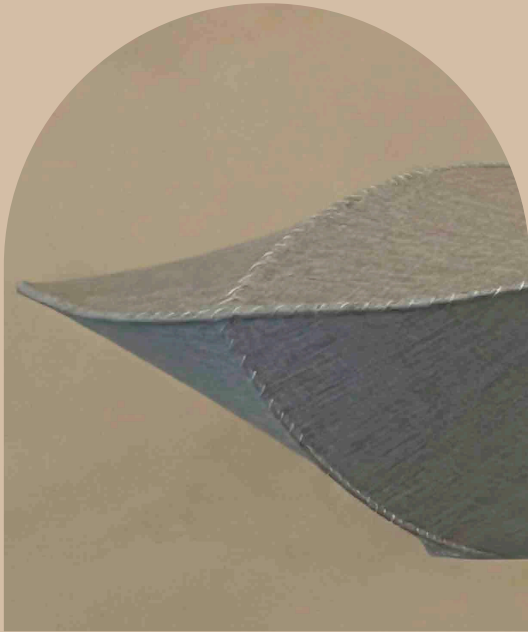

MANTA

MANTA COLLECTION

Our new collection based on fabric stitching on linen with a metal structure, available soon in 2026.

MODEL
Ceiling

MATERIAL
Linnen and metal

COLOUR
Beige or white

REFERENCE
JN-134