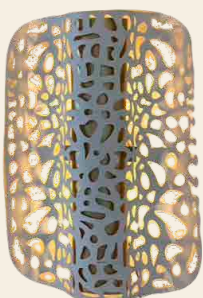

Peggy Twin Wall Up & Down
GC-021
size: 510 x 350 x 360

Dusia Wall
GC-099
size: 380 x 185 x 600