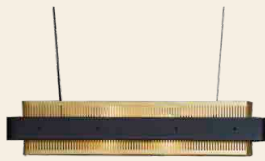

Teratai Wall
ONG-058
size: dia 500 x 150

Nozimi Wall
GC-131
size: 140 x 160 x 60

City Wall
GC-093
size: 680 x 430 x 80

Extra Long Wall
LJ-006
size: 460 x 120 x 60

CEILING & PENDANT LAMPS

**Tarya Ceiling
Rectangle Large**
GA-044
size: 1480 x 200 x 180