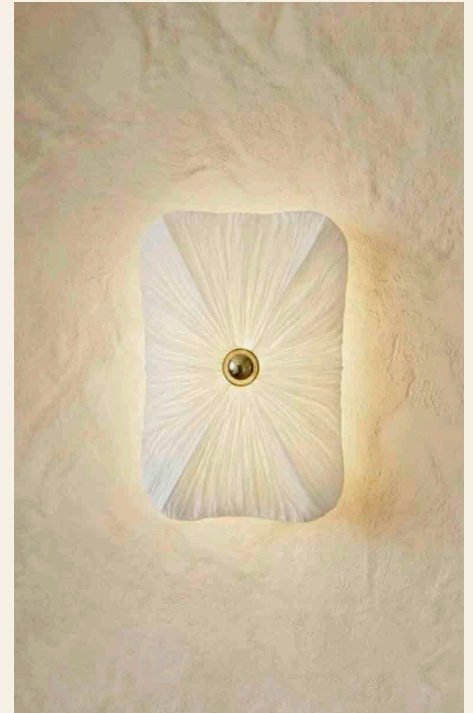

Babby Boo | MO-019

White

Material : Plain Silk and metal
Size : Ø 900 x H 1300
Bulb Type : E27 (x3)

Sora | MO-152

White with

Material : Silk and metal
Sizes : W250 x D250 x H400 + 500 (Cable)
W350 x D350 x H500 + 500 (Cable)
W400 x D400 x H600 + 500 (Cable)
Bulb : E27 (x1)