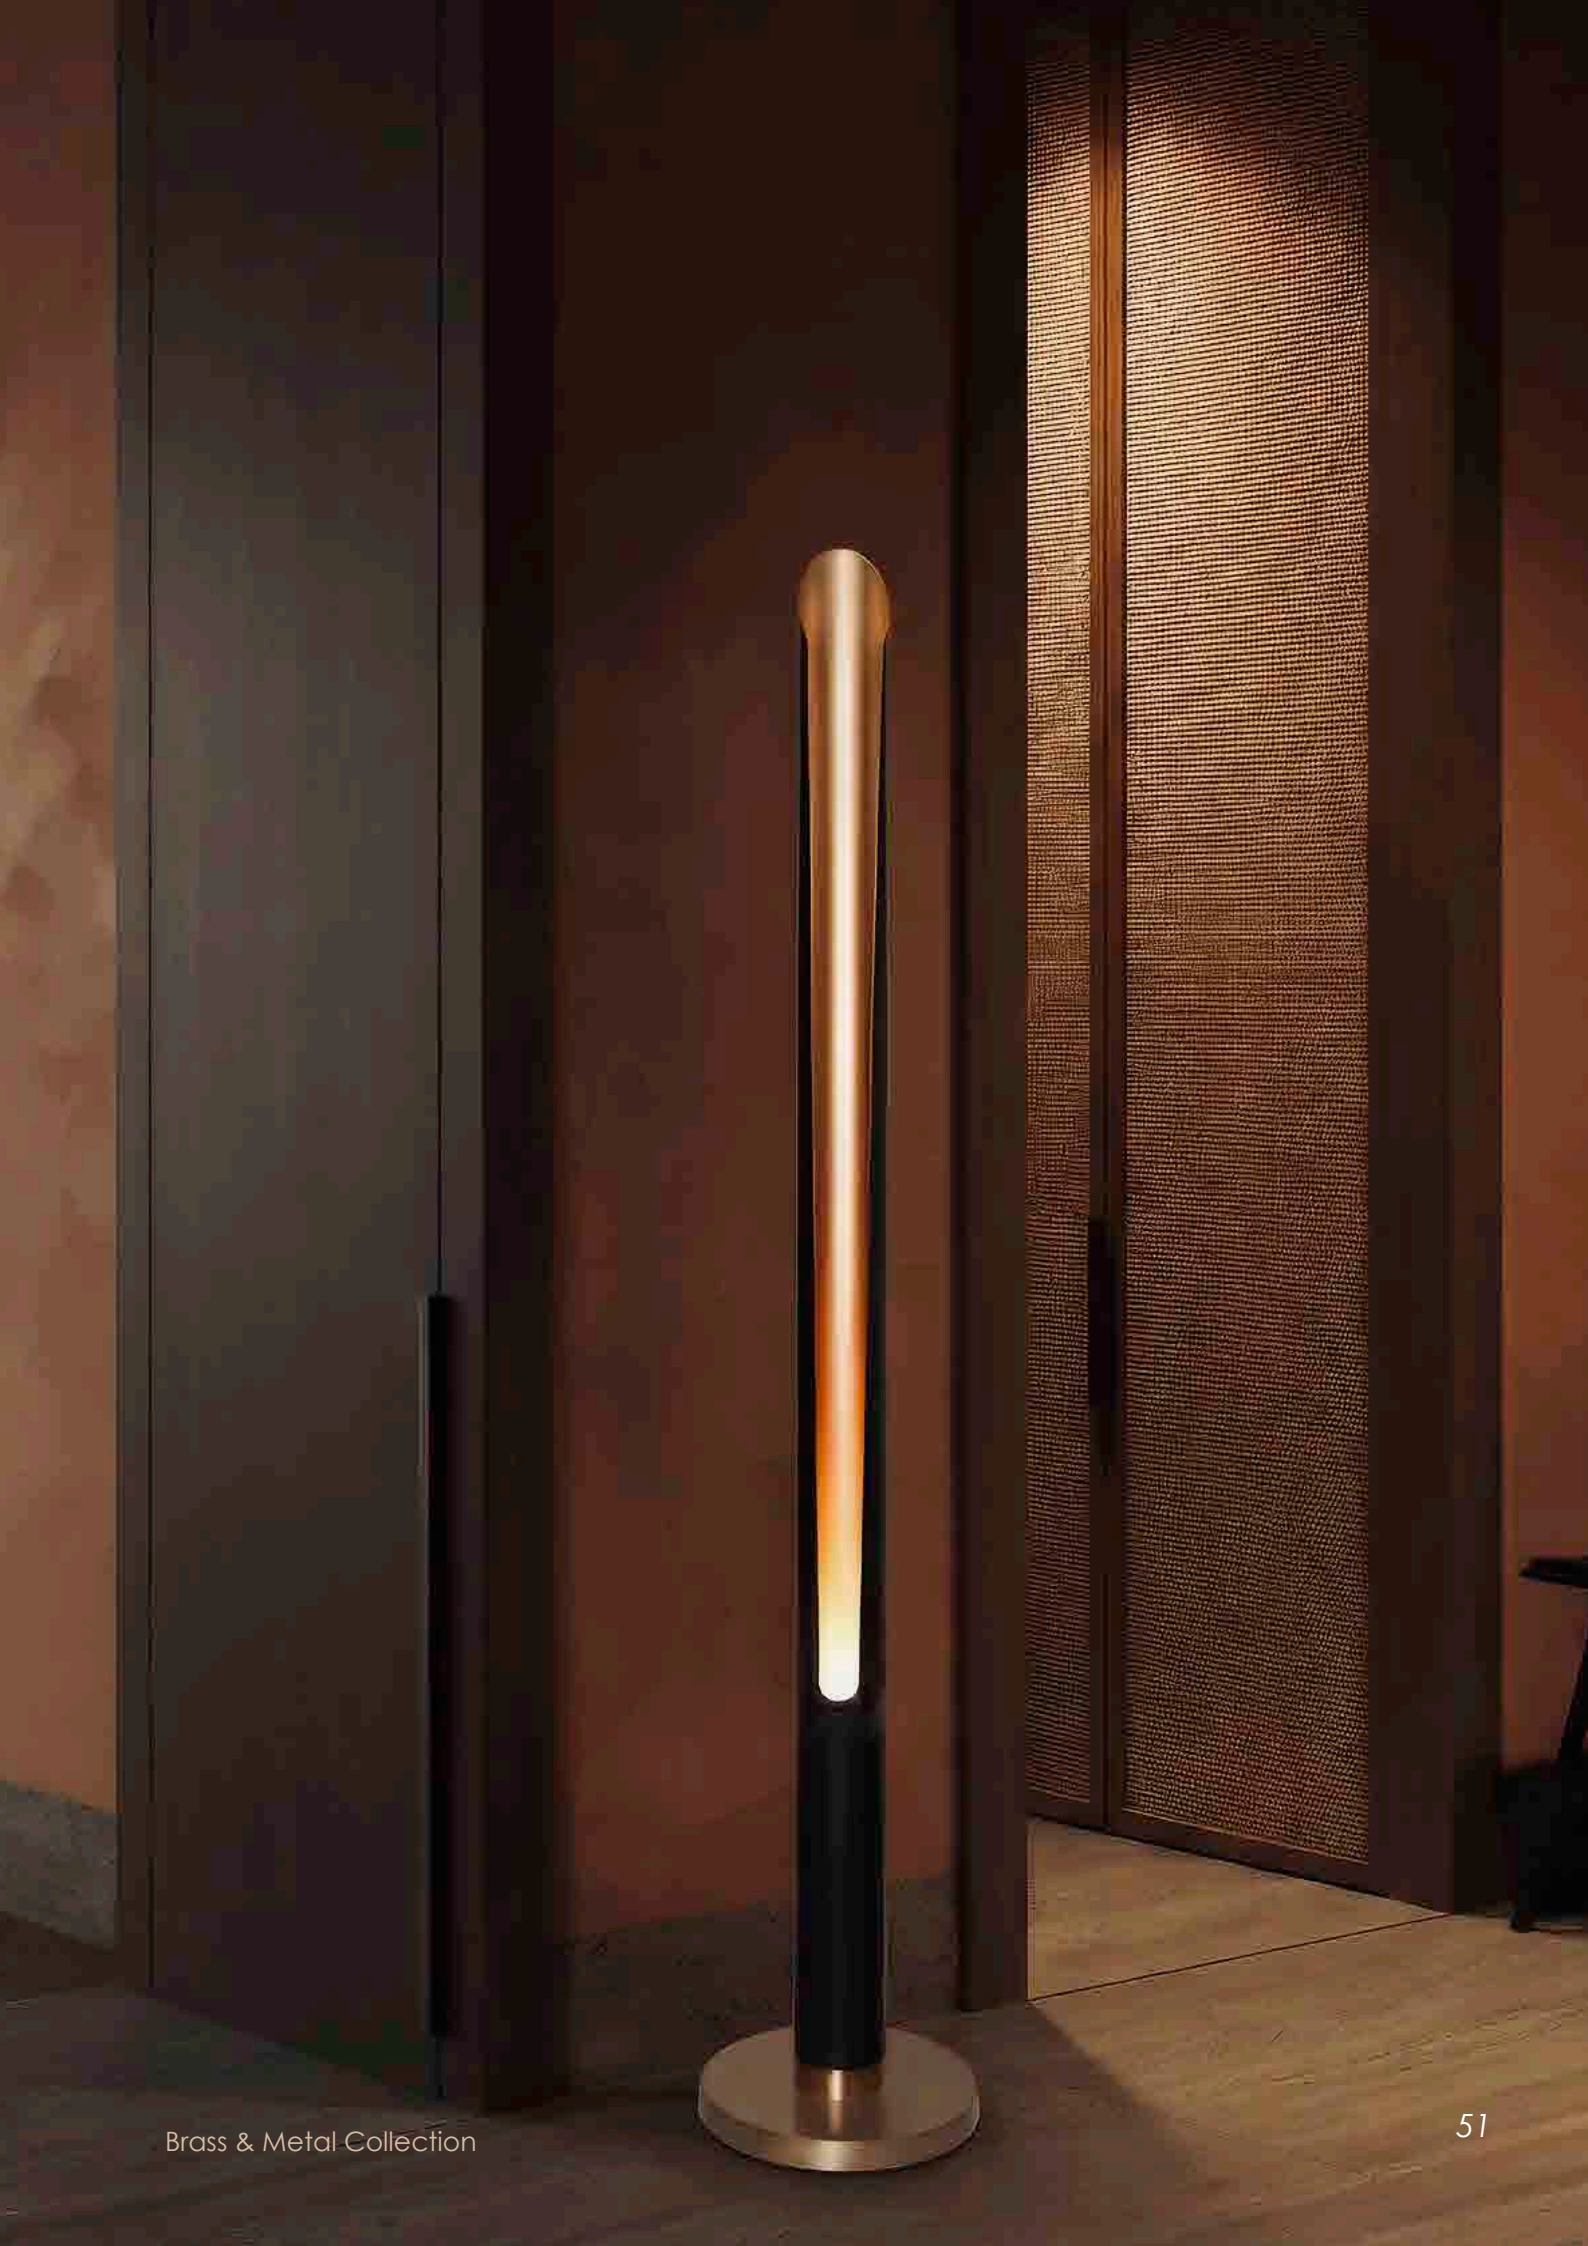

Table Lamp GC-026 | Ø 100 × 500 / Bulb E14 x1

Floor Table GC-049 | Ø 300 × 1560 / Bulb E27x1

GC-049

GC-026

PANEL

Wave Panel | GC-081

Material : Full Brass
Size : 300x75x300
Bulb :G9 (x2)

Water Panel | GC-082