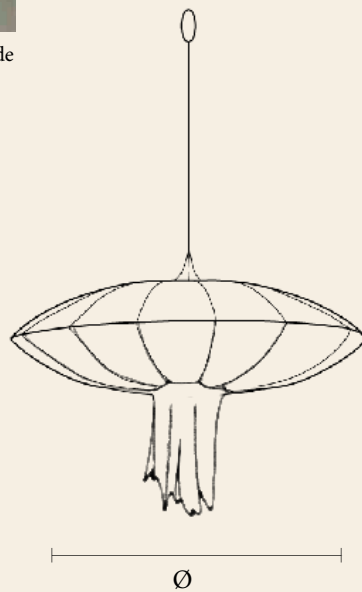

M0-003 Beige

Sizes :

Ø 900 × H 750

Ø 700 × H 620

Bulb E27 (x3)

ARCHE

M0-002-CA Arche Cascade

Arche | M0-002

Pleated silk, cotton, and metal Ceiling Lamp.

The pendant features a raw hem, allowing it to be trimmed to the desired length.

White

Sizes M0-002:

Ø1100 × H930

Ø800 × H890

Bulb E27 (x3)

Sizes M0-002-CA: