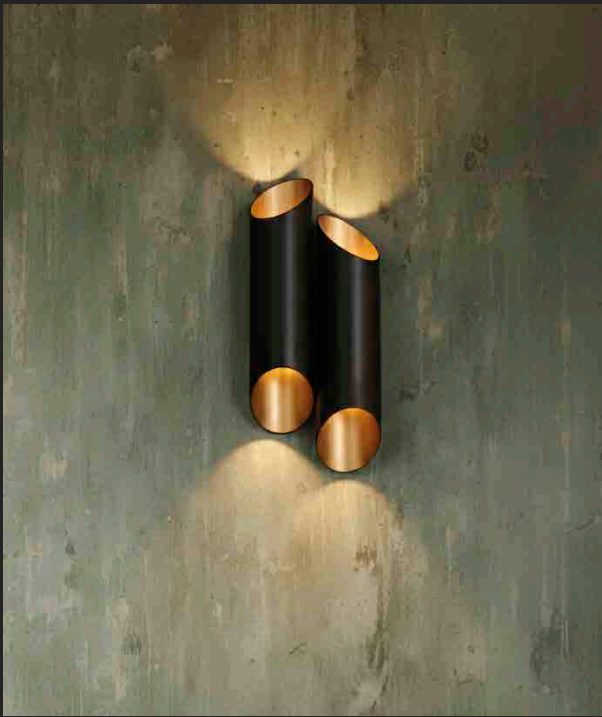

Flute Small Wall | GC-051

Material : Brass and aluminium
Size : 100x80x250
Bulb : G9 (x4)