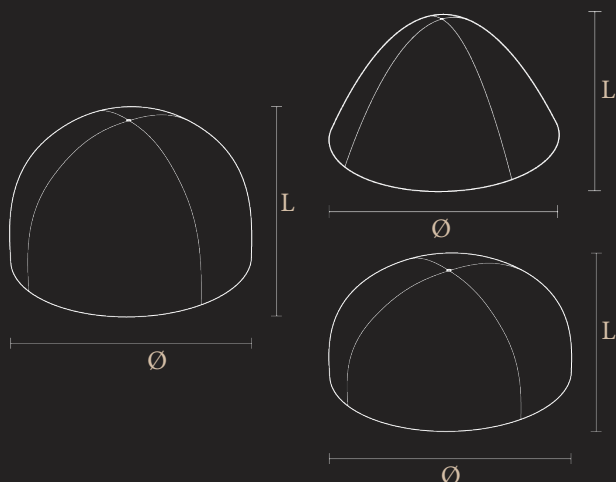

Eco-sourced Collection

Born from a love for texture, light, and imperfection, our new collection transforms recycled clothing into luminous works of art. Each lamp is entirely handmade, stitched piece by piece from reclaimed fabrics that once had another life as clothes. Once reassembled with delicate openwork, it allows the light to pass through and reveal the story of every thread.

Every lamp is unique, as it carries a celebration of sustainability, creativity, and imperfection made beautiful.

Yuti : Ø 940 x 500
Routy : Ø 800 x 450
Abo : Ø 500 x 350