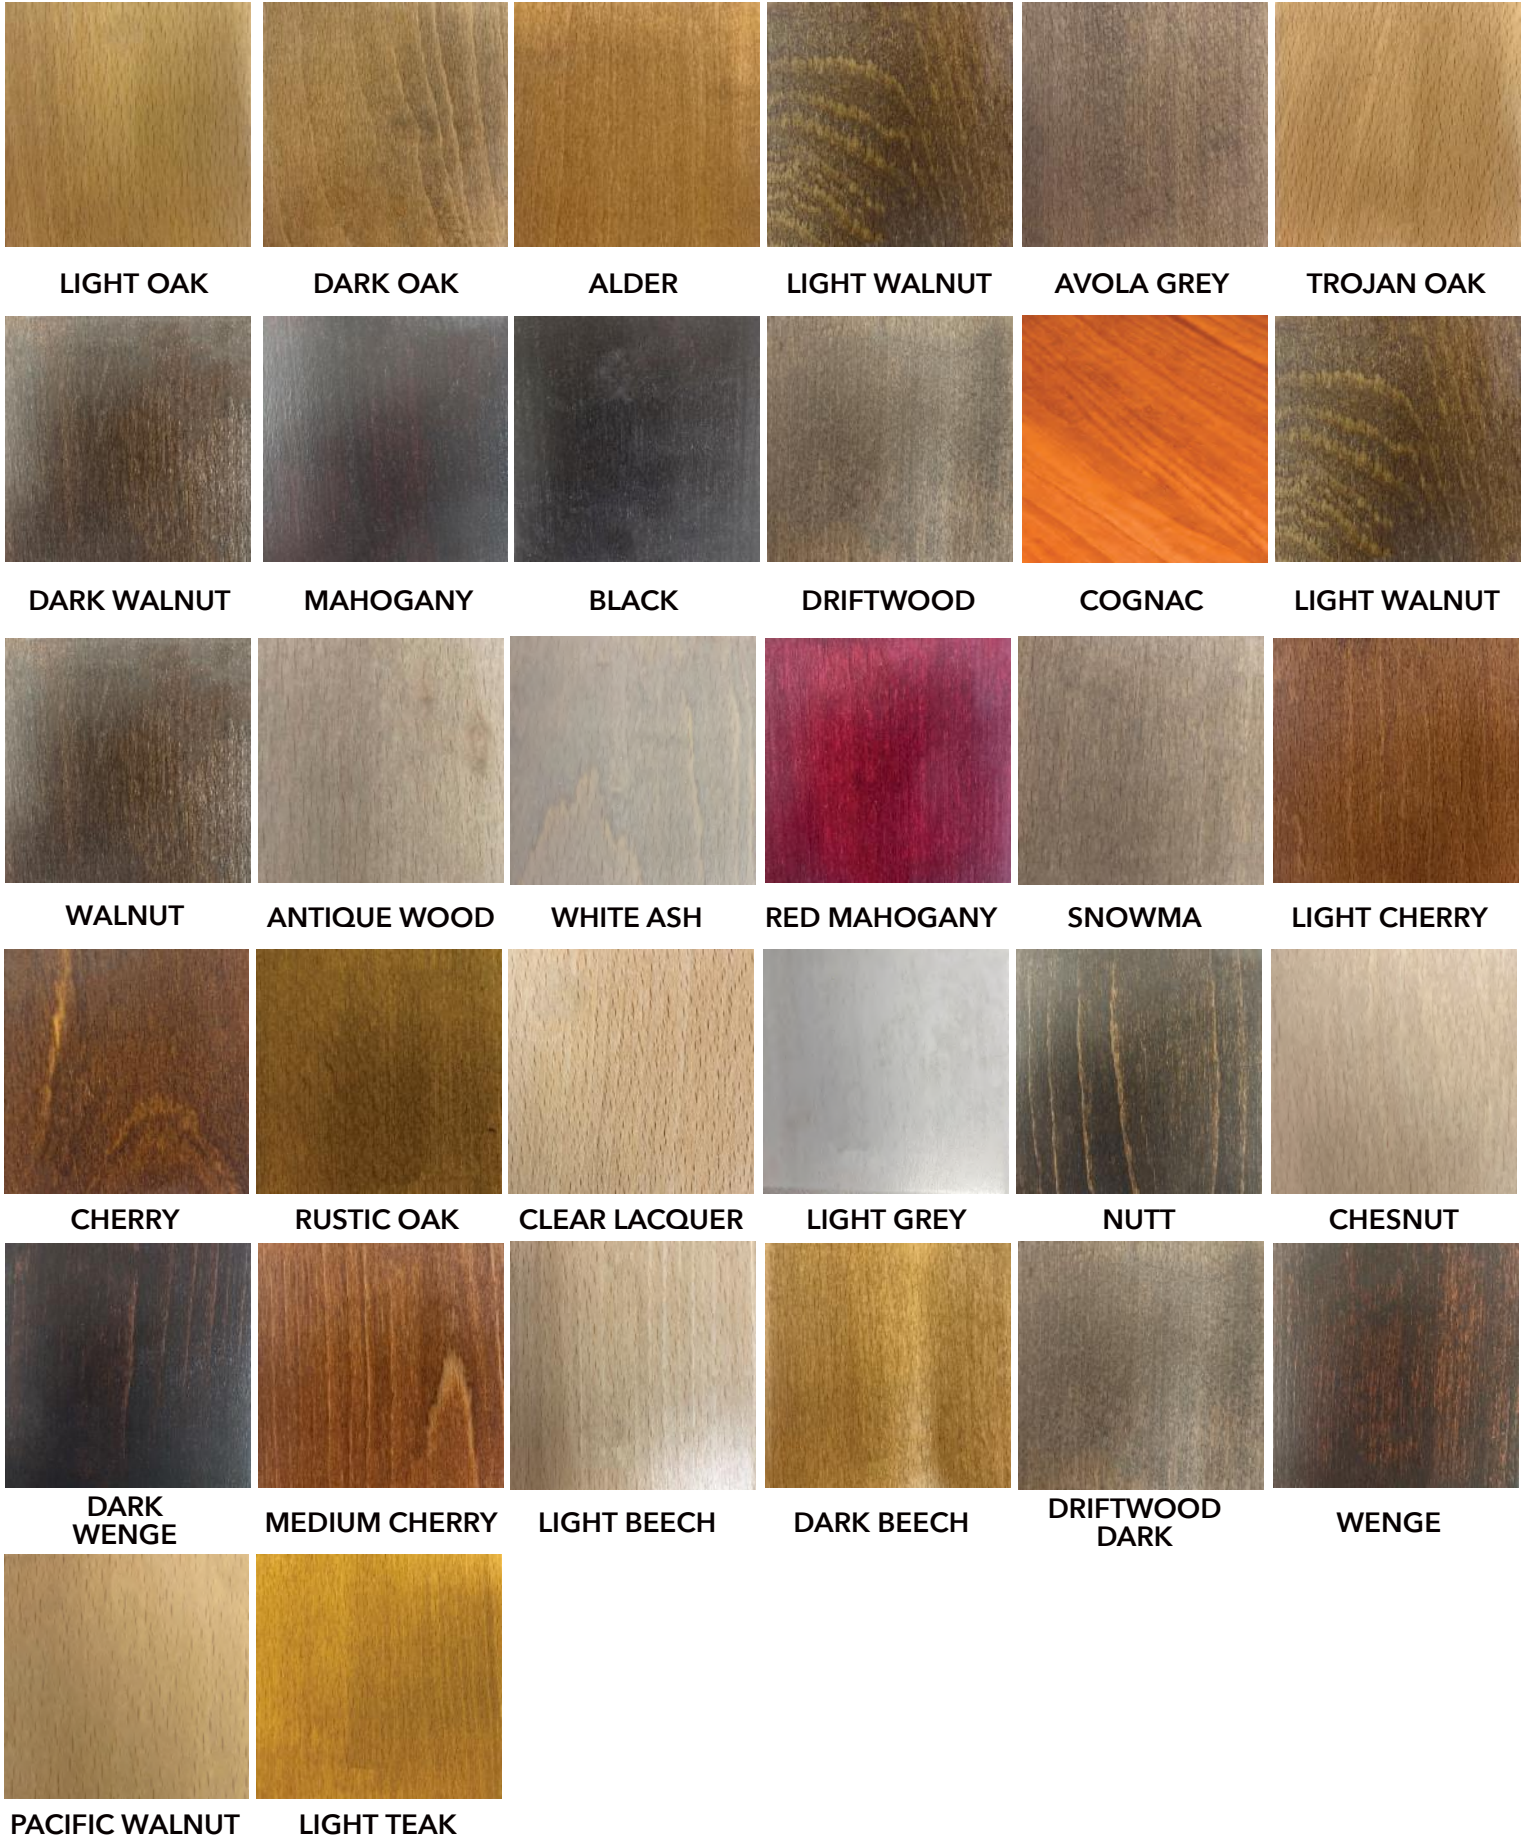

Standard Wood Finishes