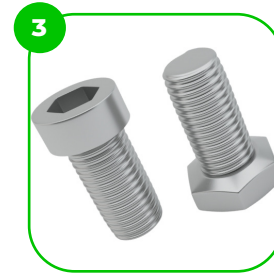

Technical specification

Safety surface area	Around 1,5 m radius
Net weight	38 kg
Material	S235
Critic fall height	725 mm
Color options	

For more color options, discuss with your sales representative.

Warranty

Structure	25-15 years
Steel	5-10 years
Paint	2 years
Plastic	5-10 years
Rubber	1-3 years
Moving parts	2 years
Detailed information in the warranty document	

Material specification

The element is made of high quality S235 steel, which has been cleaned via sandblasting. A corrosion resistant powder coating finish is then applied. Also available with galvanized surface for even greater protection and longevity!

The seats and backrests are made of strong HDPE material. Which is fully heat, moisture and UV resistant.

The connecting elements are fastened with vandal-proof stainless steel screws and nuts.

The ends of the bars and posts are sealed with injection-moulded plastic caps.