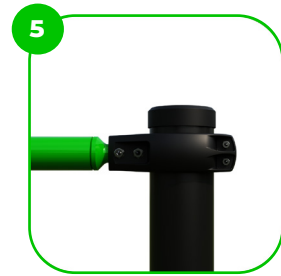

The plastic clamp system allows for easy assembly and extreme stability.

BESTRONG

[bestrongworld](#) [bestrongworld](#) [global.bestrong.com](#) [info@bestrong.com](#)