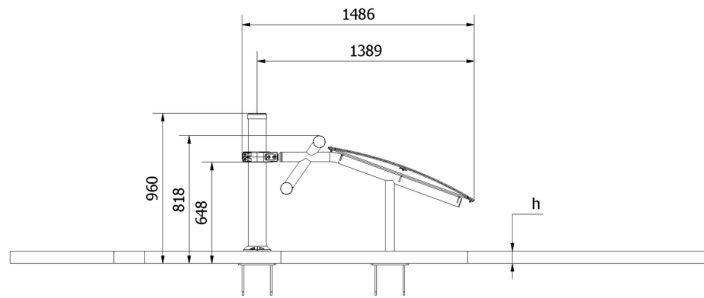

Attributes

Product code	1-1-716
Certificate	EN 16630
Age group	14 + years
Capacity	1 person
Max. weight load	99 kg
Type	Fitness
Difficulty level	Easy

Side View

Plan View

Installation information

Number of installers (concrete)	At least 2 people
Total installation time (concrete)	45-90 min.
Number of installers (equipment)	At least 2 people
Total installation time (equipment)	20-30 min.
Excavation volume	0.4 m ³
Concrete volume	0.4 m ³
Size of the base structure	2pc 0,5 x 0,5 x 0,8 m
Anchoring options	In-ground or surface
In combined structures, the volume of concrete required varies.	

Technical specification

Safety surface area	Around 1,5 m radius
Net weight	38 kg
Material	S235
Critic fall height	725 mm
Color options	

For more color options, discuss with your sales representative.

Warranty