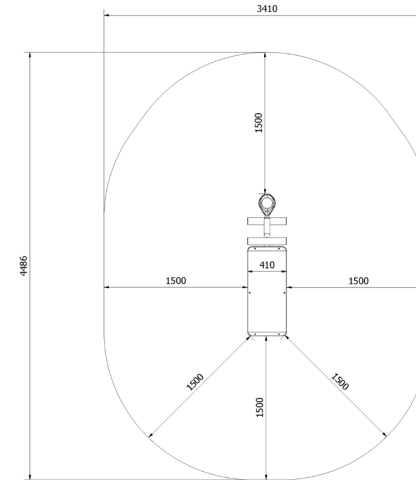

Attributes

Product code	1-1-716
Certificate	EN 16630
Age group	14 + years
Capacity	1 person
Max. weight load	99 kg
Type	Fitness
Difficulty level	Easy

Side View

Plan View

Installation information

Number of installers (concrete)	At least 2 people
Total installation time (concrete)	45-90 min.
Number of installers (equipment)	At least 2 people
Total installation time (equipment)	20-30 min.
Excavation volume	0.4 m ³
Concrete volume	0.4 m ³
Size of the base structure	2pc 0,5 x 0,5 x 0,8 m
Anchoring options	In-ground or surface
In combined structures, the volume of concrete required varies.	

Technical specification

Safety surface area	Around 1,5 m radius
Net weight	38 kg
Material	S235
Critic fall height	725 mm
Color options	

For more color options, discuss with your sales representative.

Warranty