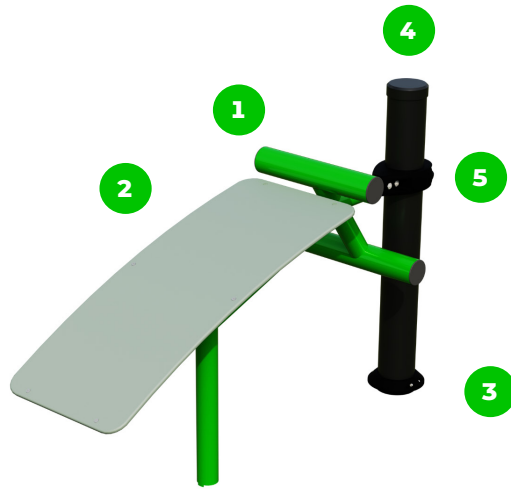

Technical specification

Safety surface area	Around 1,5 m radius
Net weight	38 kg
Material	S235
Critic fall height	725 mm
Color options	

For more color options, discuss with your sales representative.

Warranty

The seats and backrests are made of strong HDPE material. Which is fully heat, moisture and UV resistant.

The connecting elements are fastened with vandal-proof stainless steel screws and nuts.

The ends of the bars and posts are sealed with injection-moulded plastic caps.