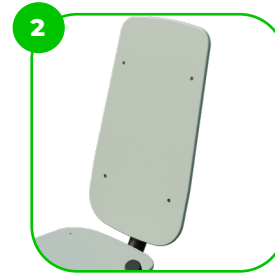

Technical specification

Safety surface area	Around 1,5 m radius
Net weight	38 kg
Material	S235
Critic fall height	725 mm
Color options	

For more color options, discuss with your sales representative.

Warranty

The seats and backrests are made of strong HDPE material. Which is fully heat, moisture and UV resistant.

The connecting elements are fastened with vandal-proof stainless steel screws and nuts.

The ends of the bars and posts are sealed with injection-moulded plastic caps.