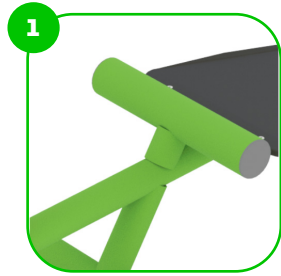

Material specification

The element is made of high quality S235 steel, which has been cleaned via sandblasting. A corrosion resistant powder coating finish is then applied. Also available with galvanized surface for even greater protection and longevity!