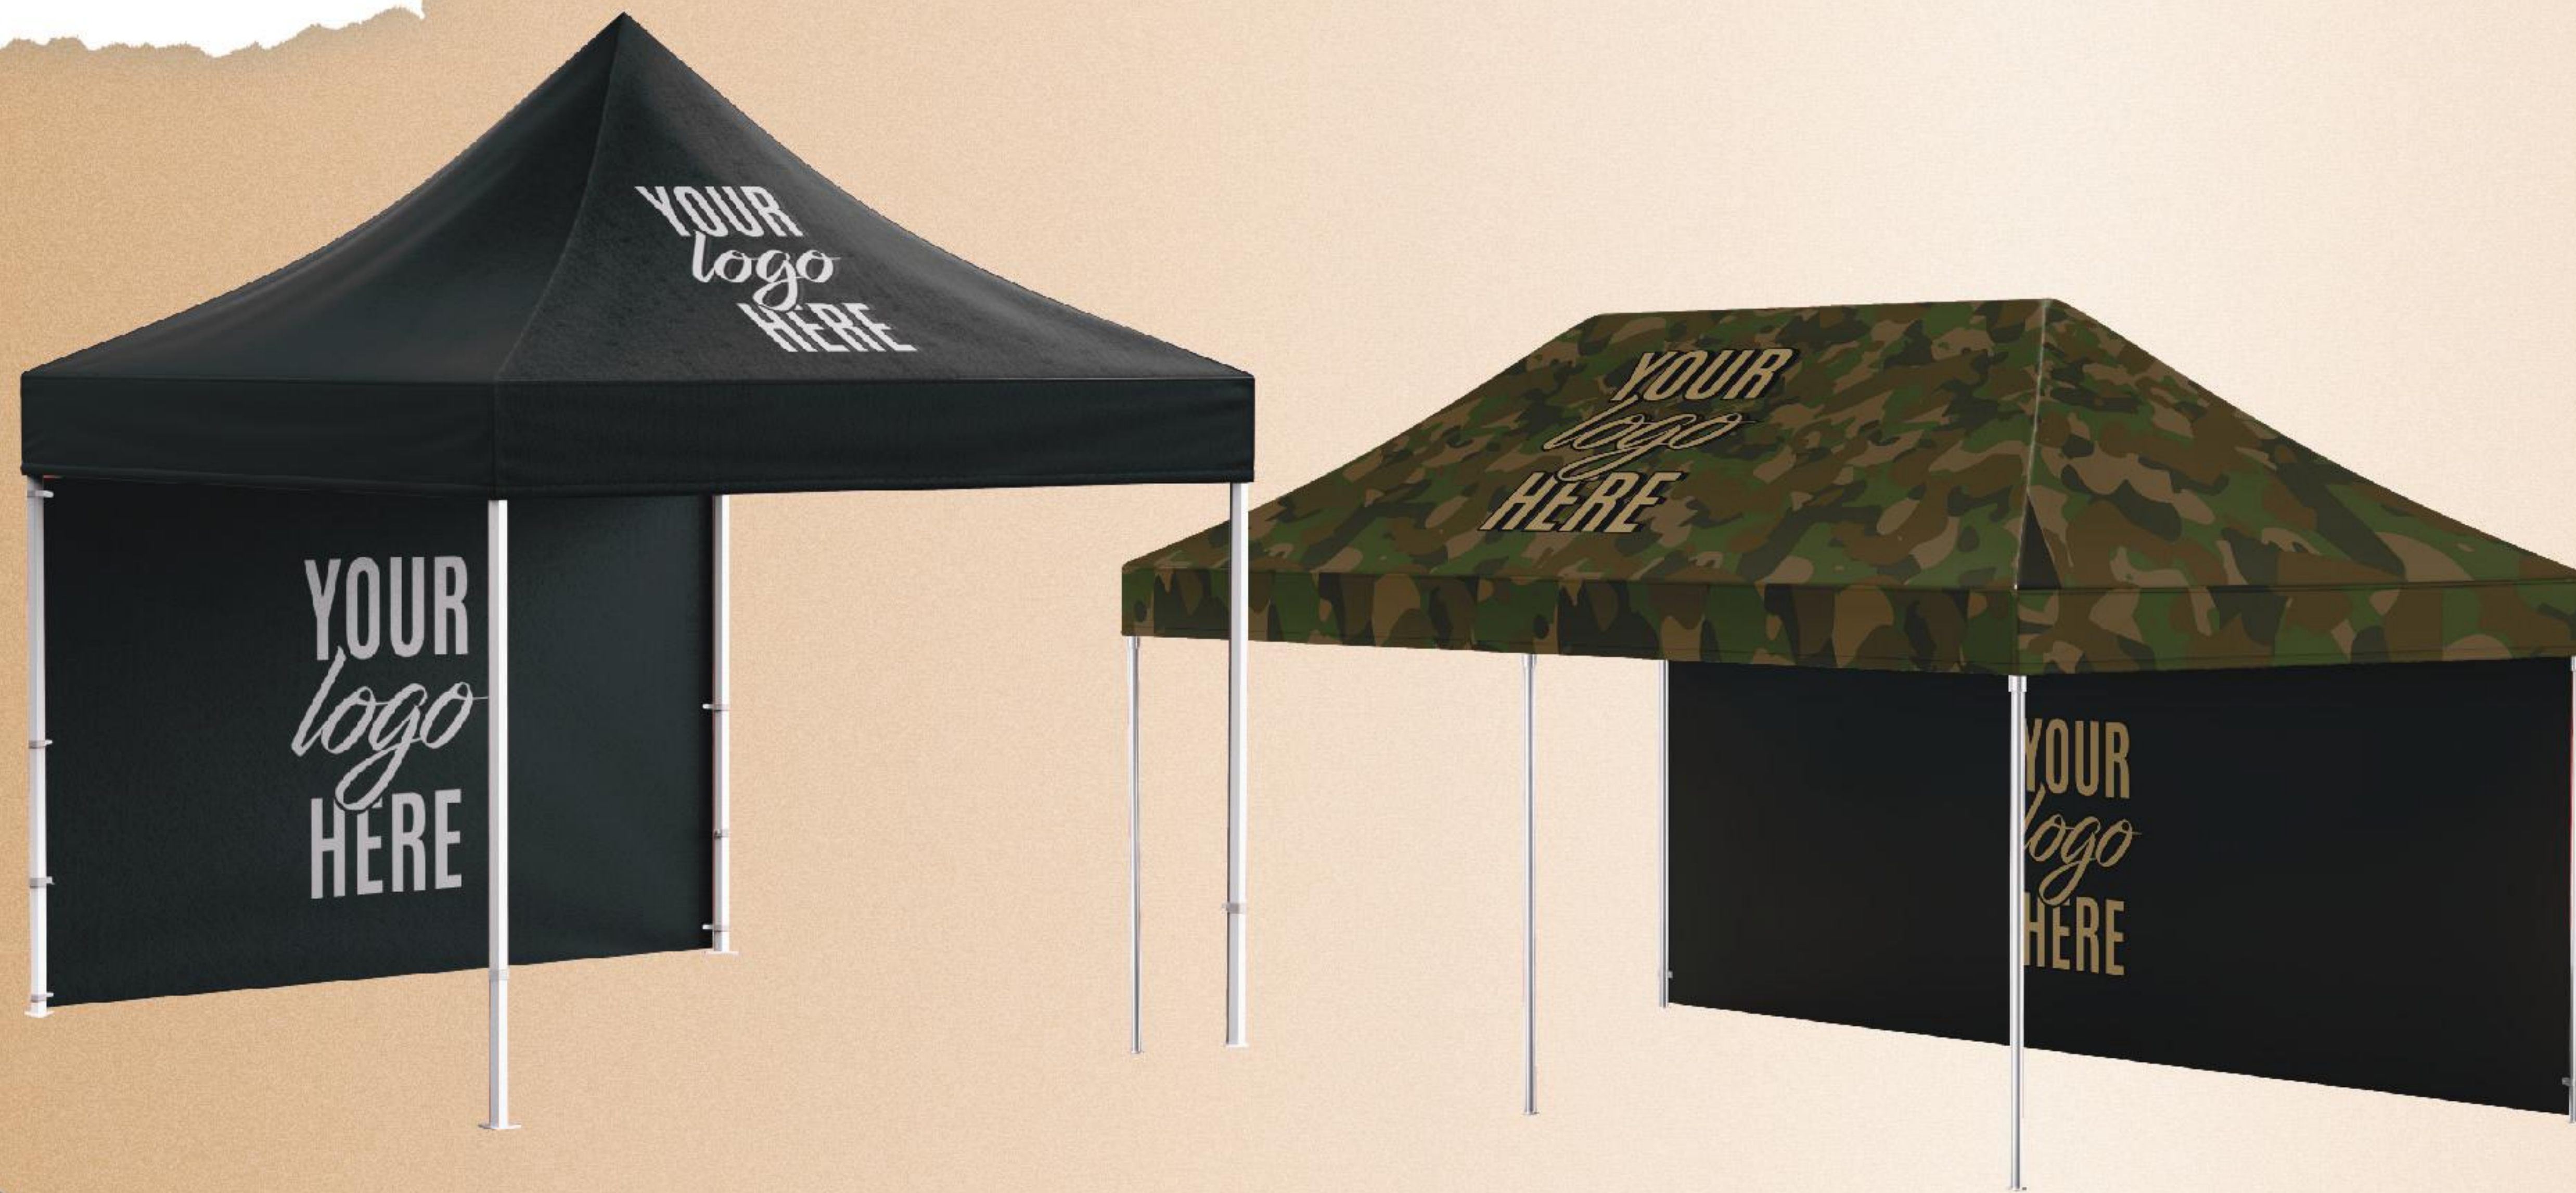

TYPES

Baseball Hat Visors
 5-Panel Dri-Fit
 6-Panel Beanie
 Dad Cap Bucket

INCLUDES

Full Custom Tags Flat Embroidery
 Inside Taping Rubber Patches
 Inside Labels
 3D Embroidery

MOQ: 100PCS

PAREO

SIZES

160X80cm

INCLUDES

Full Sublimation
Unlimited Logos
Custom Lables

MOQ: 50PCS

MENS BOARD SHORTS

SIZES

Mens 28-50
Womens S-XL
Kids 2T-12

TYPES

4-Way Stretch Custom Drawstring
Custom Eyelets
Zipper Pocket
Velcro Pocket

INCLUDES

Full Sublimation
Unlimited Logos
Unlimited Colors
Custom Labels

MOQ: 100PCS

WOMENS BOARD SHORTS

WAFFLE TOWEL

BEACH TOWEL

SIZES

Beach Towels: 160X80cm
Cooling Towel: 30x100cm
Gym Towel w/Pocket: 45x90cm

TYPES

Single-Sided
Double-Sided

INCLUDES

Full Sublimation
Unlimited Logos & Colors

MOQ: 50PCS

10x10 - 10x20 TENT

SIZES

10x10ft
10x15ft
10x20ft