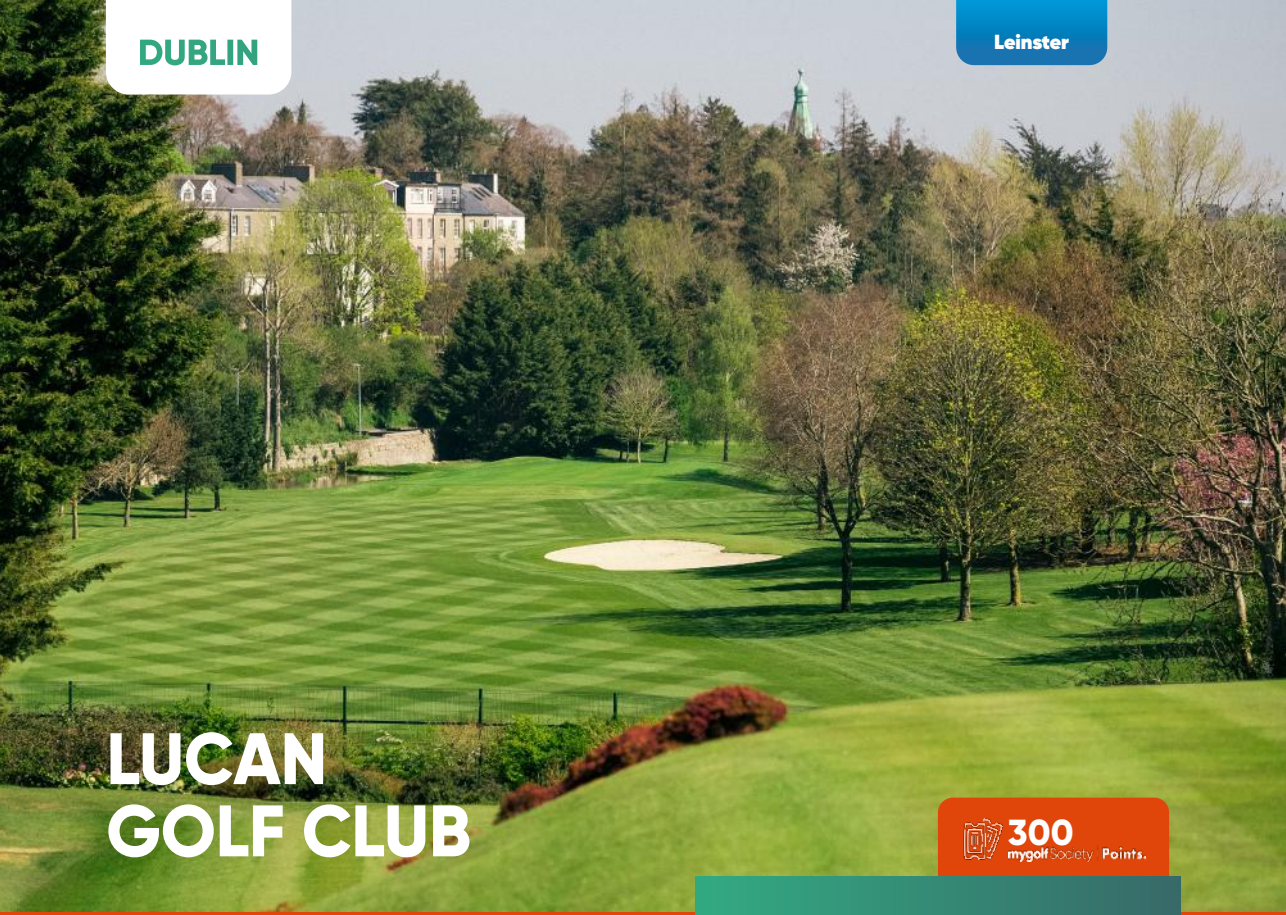

LUCAN GOLF CLUB

300
mygolf Society Points.

COURSE DESCRIPTION

Lucan Golf Club, in existence since 1897 boasts a magnificent mature parkland layout in the tranquil suburbs of Liffey Valley and at the same time is only 15 minutes by car to the centre of Dublin. The golf course provides a great challenge and a great day out to all societies who choose to visit.

GOLF SOCIETY AVAILABILITY

MON	TUE	WED	THU	FRI	SAT	SUN
✓	✓	✗	✓	✓	✗	✗

2025 | SOCIETY RATES

	LOW SEASON	HIGH SEASON
MON - THU	From €35	From €35
FRI	From €45	From €45

For more rates and special offers at Lucan Golf Club, contact the team at mygolfSociety on 01-9041130 or email info@mygolfsociety.ie

mygolfSociety

Start booking your 2025 society outings today!

Speak with one of our society golf experts to get the best rates and availability.

☎ 01-9041130 | ✉ info@mygolfsociety.ie | 📞 085-8621590 (WhatsApp)