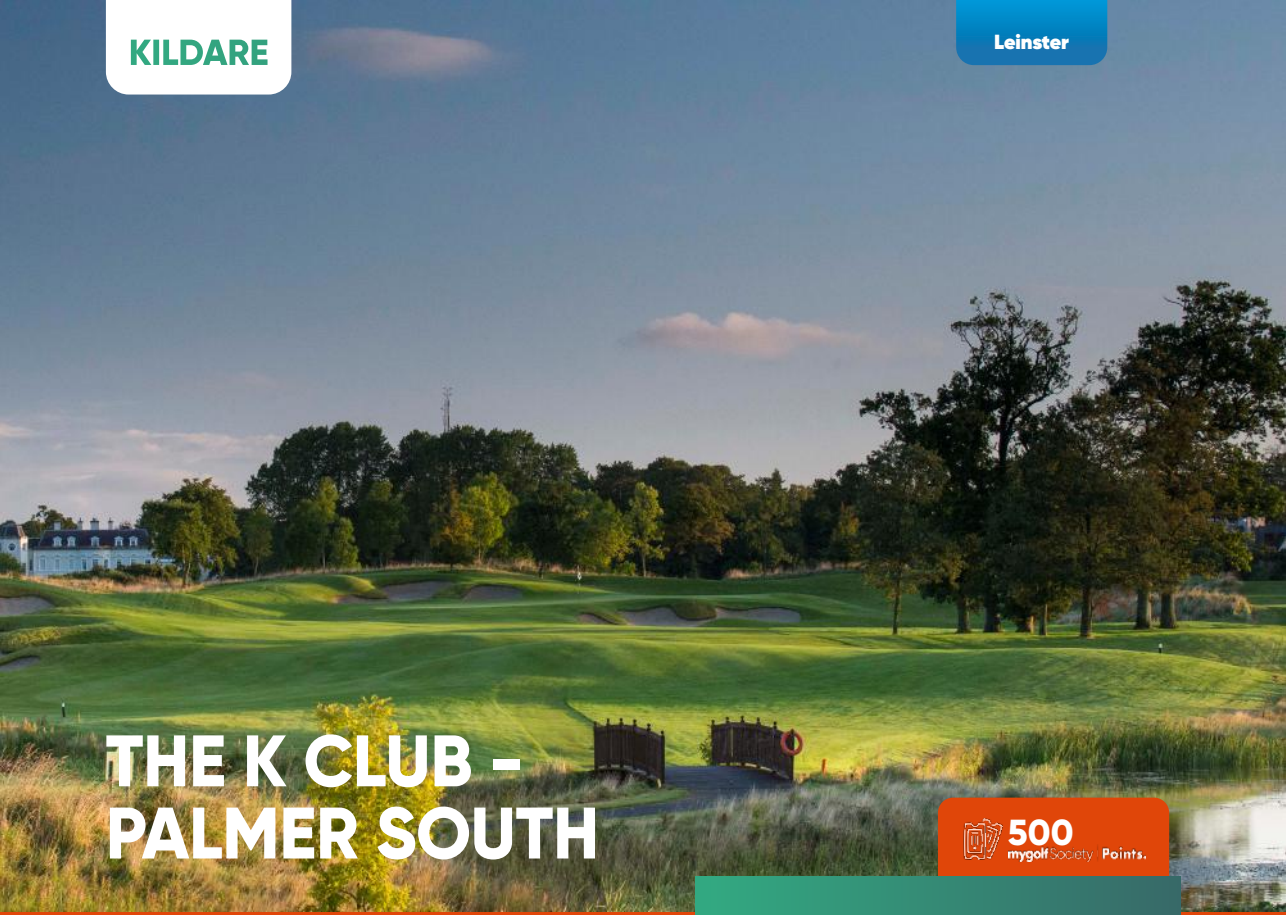

THE K CLUB - PALMER SOUTH

500 mygolf Society Points.

COURSE DESCRIPTION

A dramatic landscape, Palmer South at The K Club is one of the greatest golf courses in Ireland. With a combination of doglegs skirting the water's edge on several holes, the South course is guaranteed to challenge even the most avid of golfers. Designed by Arnold Palmer, this course offers a true championship experience having hosted three European Opens, as well as the Irish Challenge in 2022 which will return again in 2025 and 2026.

GOLF SOCIETY AVAILABILITY

MON	TUE	WED	THU	FRI	SAT	SUN
✓	✓	✓	✓	✓	✓	✗

2025 | SOCIETY RATES

	LOW SEASON	HIGH SEASON
MIDWEEK	From €55	From €65
WEEKEND	From €55	From €65

For more rates and special offers at The K Club - Palmer South, contact the team at mygolfSociety on 01-9041130 or email info@mygolfsociety.ie.

mygolfSociety

Start booking your **2025** society outings today!

Speak with one of our society golf experts to get the best rates and availability.

☎ 01-9041130 | ✉ info@mygolfsociety.ie | 📞 085-8621590 (WhatsApp)