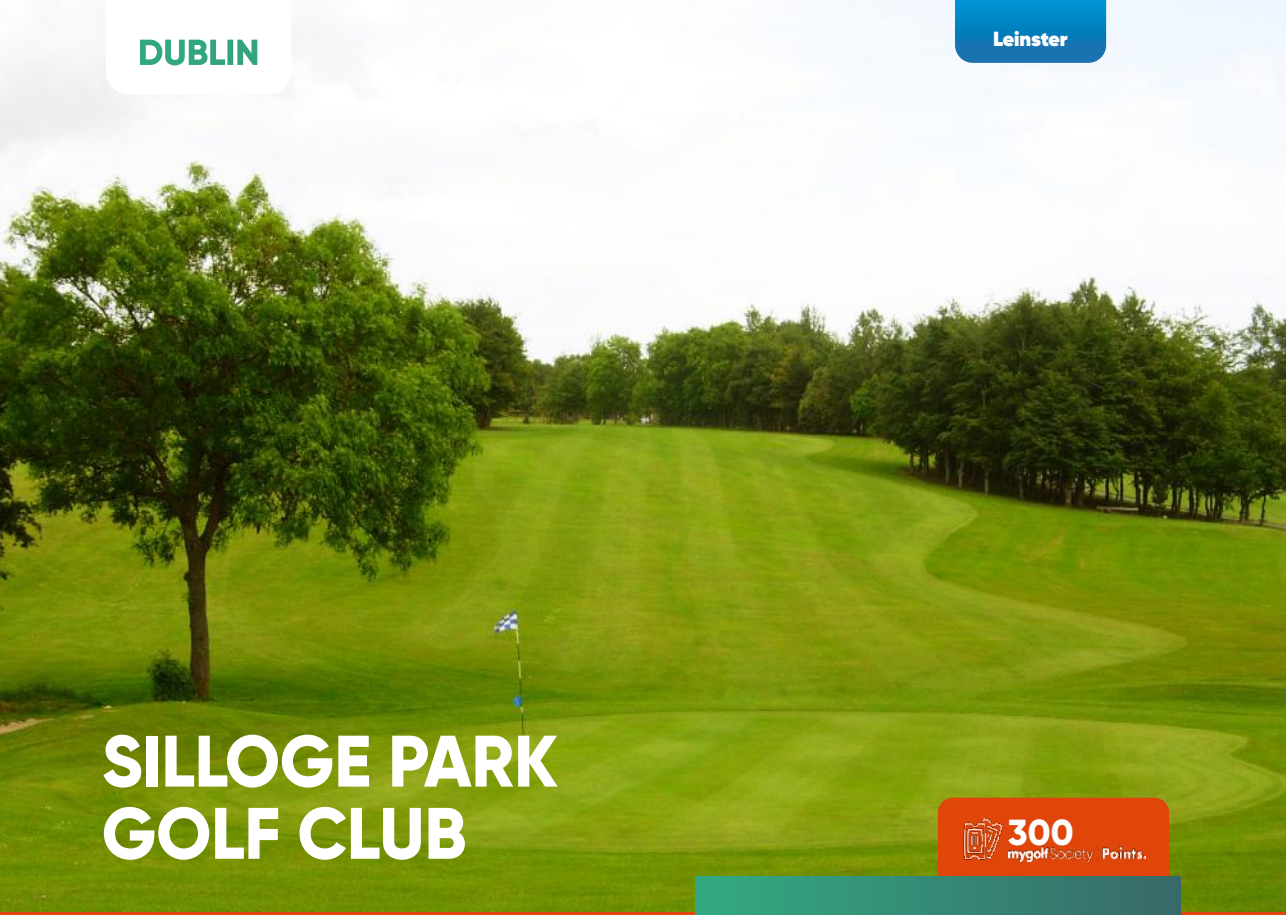

SILLOGE PARK GOLF CLUB

300
mygolf Society Points.

COURSE DESCRIPTION

Silloge Park Golf Club has established itself as one of the best value society venues in Dublin with a mature parkland course that is ideally located within five minutes from Dublin Airport. The public golf course is one of only four 18-Hole public golf courses in Dublin and offers golfers the opportunity to play at exceptional value for money.

GOLF SOCIETY AVAILABILITY

MON	TUE	WED	THU	FRI	SAT	SUN
✓	✓	✓	✓	✓	✓	✓

2025 | SOCIETY RATES

	LOW SEASON	HIGH SEASON
MIDWEEK	From €20	From €20
WEEKEND	From €30	From €30

For more rates and special offers at Silloge Park Golf Club, contact the team at mygolfSociety on 01-9041130 or email info@mygolfsociety.ie.

mygolfSociety

Start booking your 2025 society outings today!

Speak with one of our society golf experts to get the best rates and availability.

☎ 01-9041130 | ✉ info@mygolfsociety.ie | 📞 085-8621590 (WhatsApp)