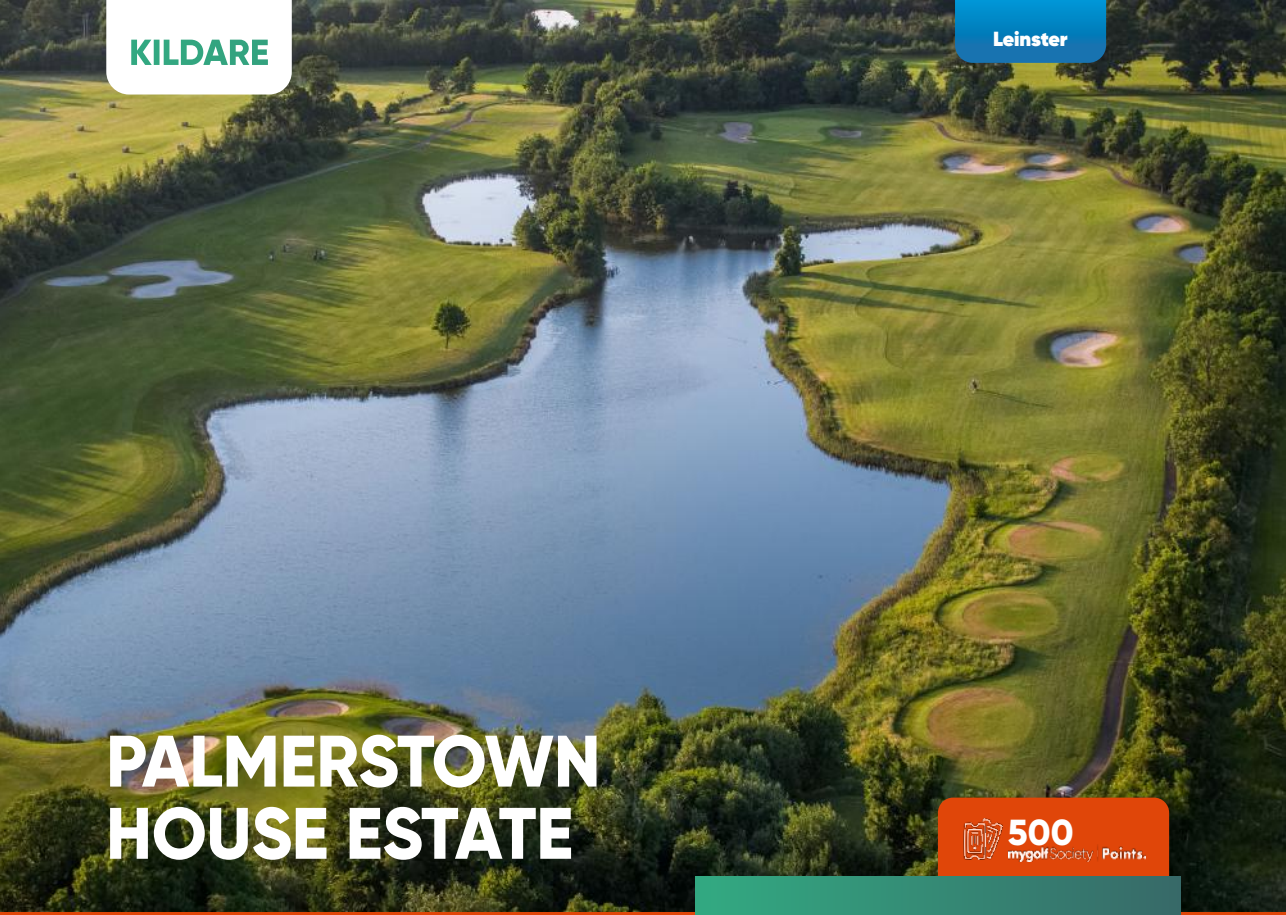

PALMERSTOWN HOUSE ESTATE

500
mygolf Society Points.

COURSE DESCRIPTION

Palmerstown House Estate offers an outstanding golfing experience. A wide range of services and the best facilities are available to ensure you play to the best of your potential. Their challenging course was host to the PGA Championship in 2005 and 2024, and the Irish Seniors Championship in 2007. Treat your society to a round at Palmerstown House Estate in 2025.

GOLF SOCIETY AVAILABILITY

MON	TUE	WED	THU	FRI	SAT	SUN
✓	✓	✓	✓	✓	✓	✓

2025 | SOCIETY RATES

	LOW SEASON	HIGH SEASON
MIDWEEK	From €45	From €50
WEEKEND	From €50	From €55

For more rates and special offers at Palmerstown House Estate, contact the team at mygolfSociety on 01-9041130 or email info@mygolfsociety.ie.

mygolfSociety

Start booking your 2025 society outings today!

Speak with one of our society golf experts to get the best rates and availability.

☎ 01-9041130 | ✉ info@mygolfsociety.ie | 📞 085-8621590 (WhatsApp)