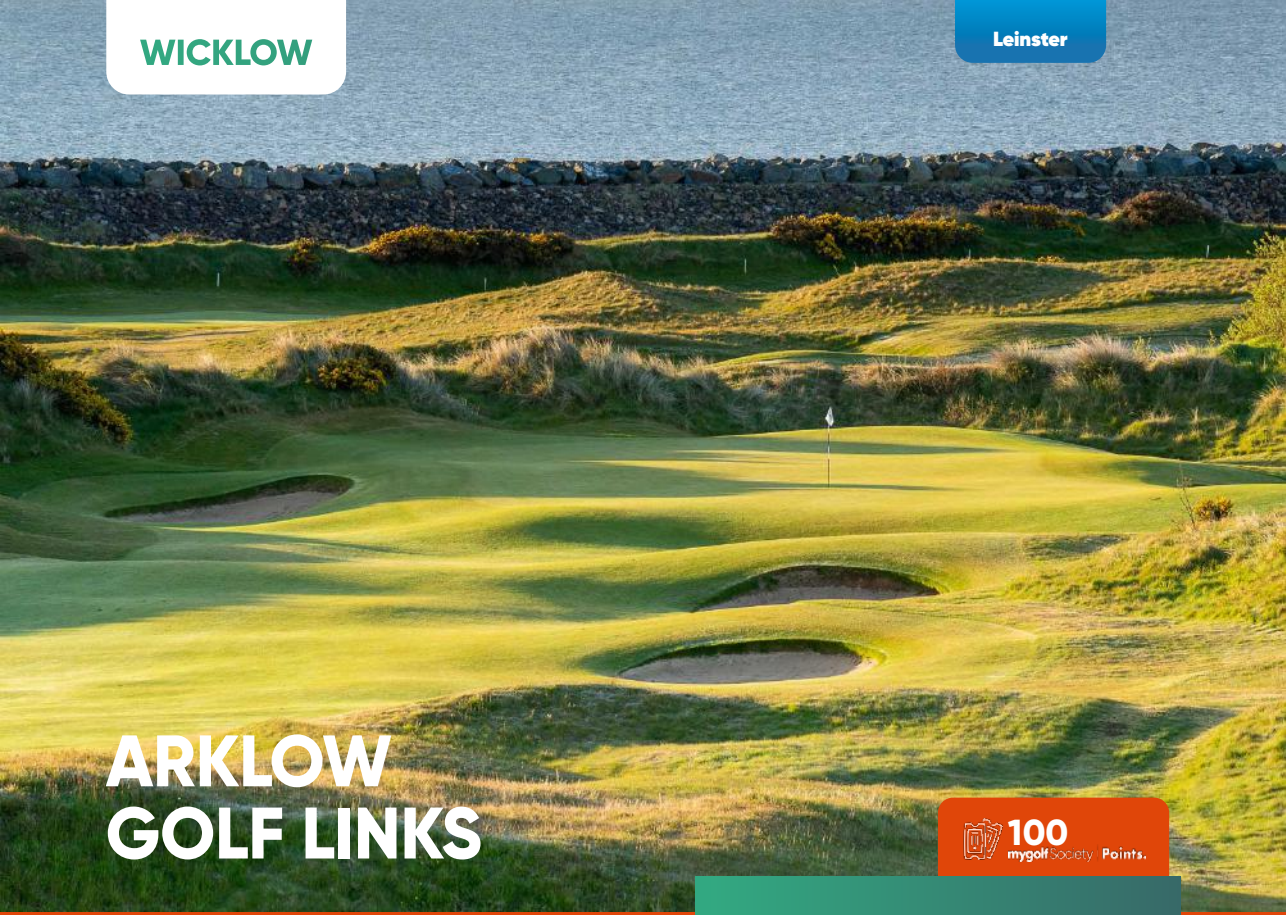

ARKLOW GOLF LINKS

100
mygolf Society Points.

COURSE DESCRIPTION

Arklow Golf Links aims to provide its groups with a day to remember on a traditional links golf course. This superb golf links is ranked inside the top 60 golf courses in Ireland and with its meandering fairways, pot bunkers and rugged sand dunes set against a backdrop of the Irish sea. It is truly the Jewel of Southeast of Ireland.

GOLF SOCIETY AVAILABILITY

MON	TUE	WED	THU	FRI	SAT	SUN
✓	✓	✓	✓	✓	✓	✓

2025 | SOCIETY RATES

	LOW SEASON	HIGH SEASON
MON - THU	From €45	From €45
FRI - SUN	From €50	From €50

For more rates and special offers at Arklow Golf Links, contact the team at mygolfSociety on 01-9041130 or email info@mygolfsociety.ie.

mygolfSociety

Start booking your 2025 society outings today!

Speak with one of our society golf experts to get the best rates and availability.

☎ 01-9041130 | ✉ info@mygolfsociety.ie | 📞 085-8621590 (WhatsApp)