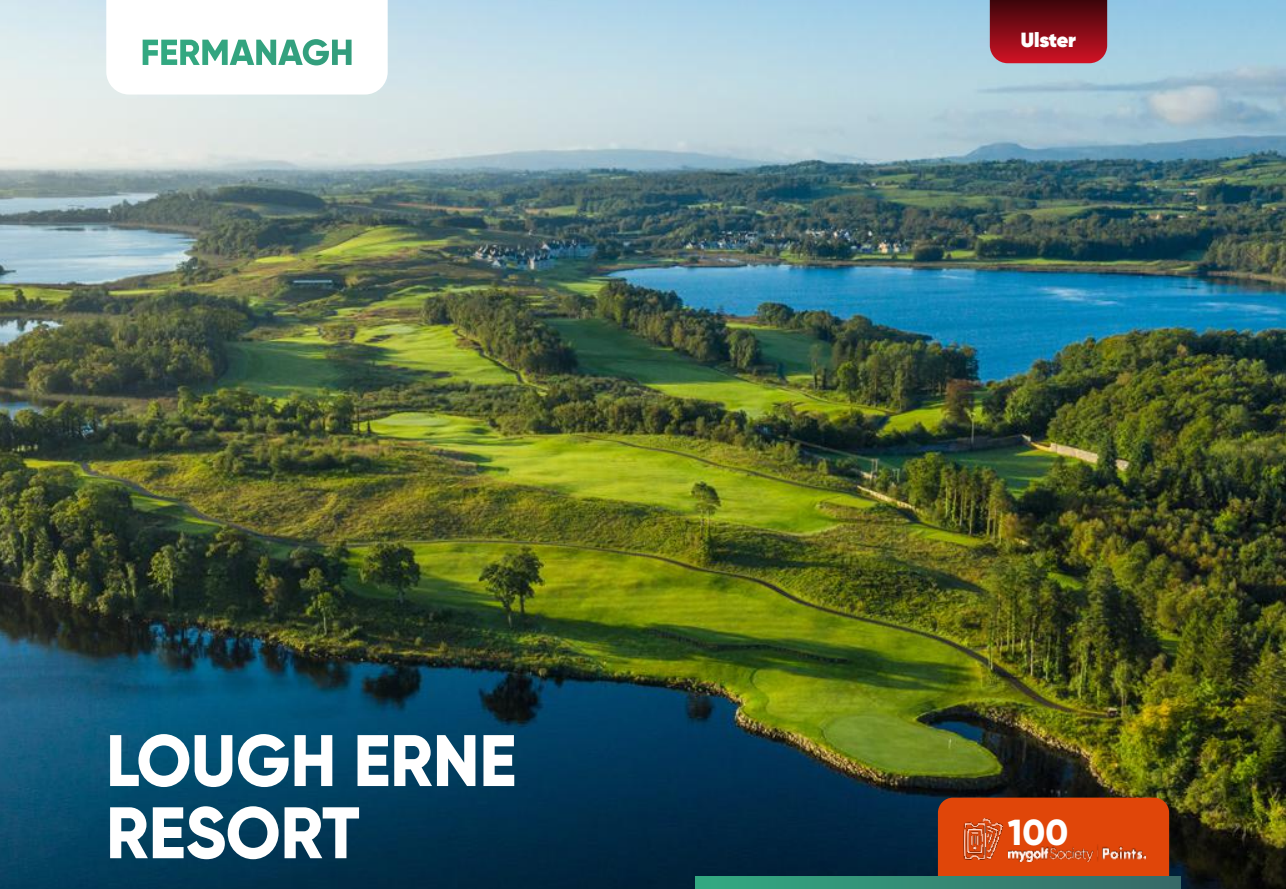

# LOUGH ERNE RESORT

 **100**  
mygolf Society Points.