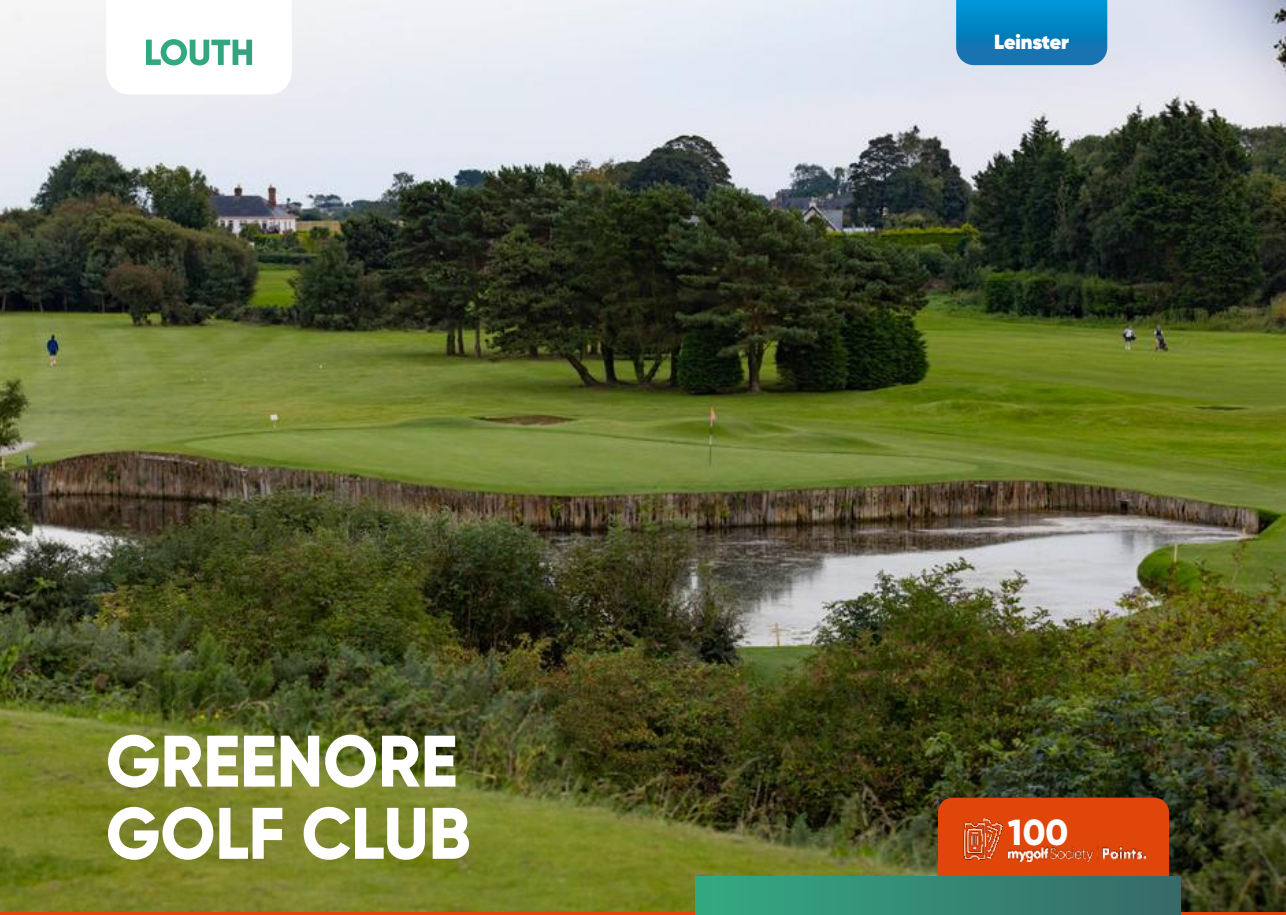

GREENORE GOLF CLUB

100
mygolfSociety Points.

COURSE DESCRIPTION

Greenore Golf Club is situated in the picturesque Cooley Peninsula in North Co. Louth, Ireland, on the shores of Carlingford Lough with magnificent views of Slieve Foy Mountain and the Mourne Mountains. Greenore Golf Club was founded in 1896 and is steeped in interesting golfing history. It is a superb course with a good mix of traditional links and heathland terrain.

GOLF SOCIETY AVAILABILITY

MON	TUE	WED	THU	FRI	SAT	SUN
✓	✓	✓	✓	✓	✓	✓

2025 | SOCIETY RATES

	LOW SEASON	HIGH SEASON
MIDWEEK	From €50	From €50
WEEKEND	From €60	From €60

For more rates and special offers at Greenore Golf Club, contact the team at mygolfSociety on 01-9041130 or email info@mygolfsociety.ie.

mygolfSociety

Start booking your 2025 society outings today!

Speak with one of our society golf experts to get the best rates and availability.

☎ 01-9041130 | ✉ info@mygolfsociety.ie | 📞 085-8621590 (WhatsApp)