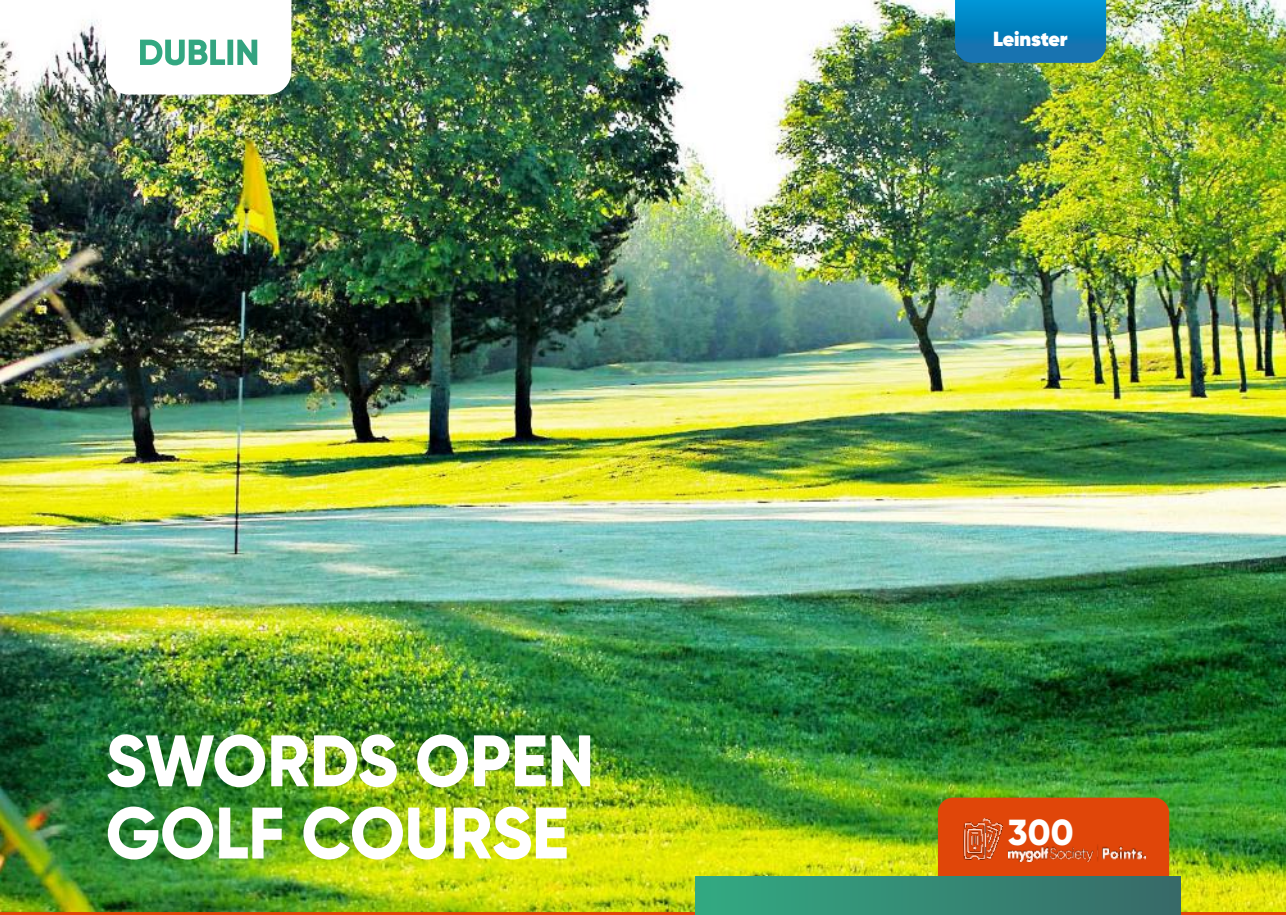

# SWORDS OPEN GOLF COURSE

 **300**  
mygolf Society Points.