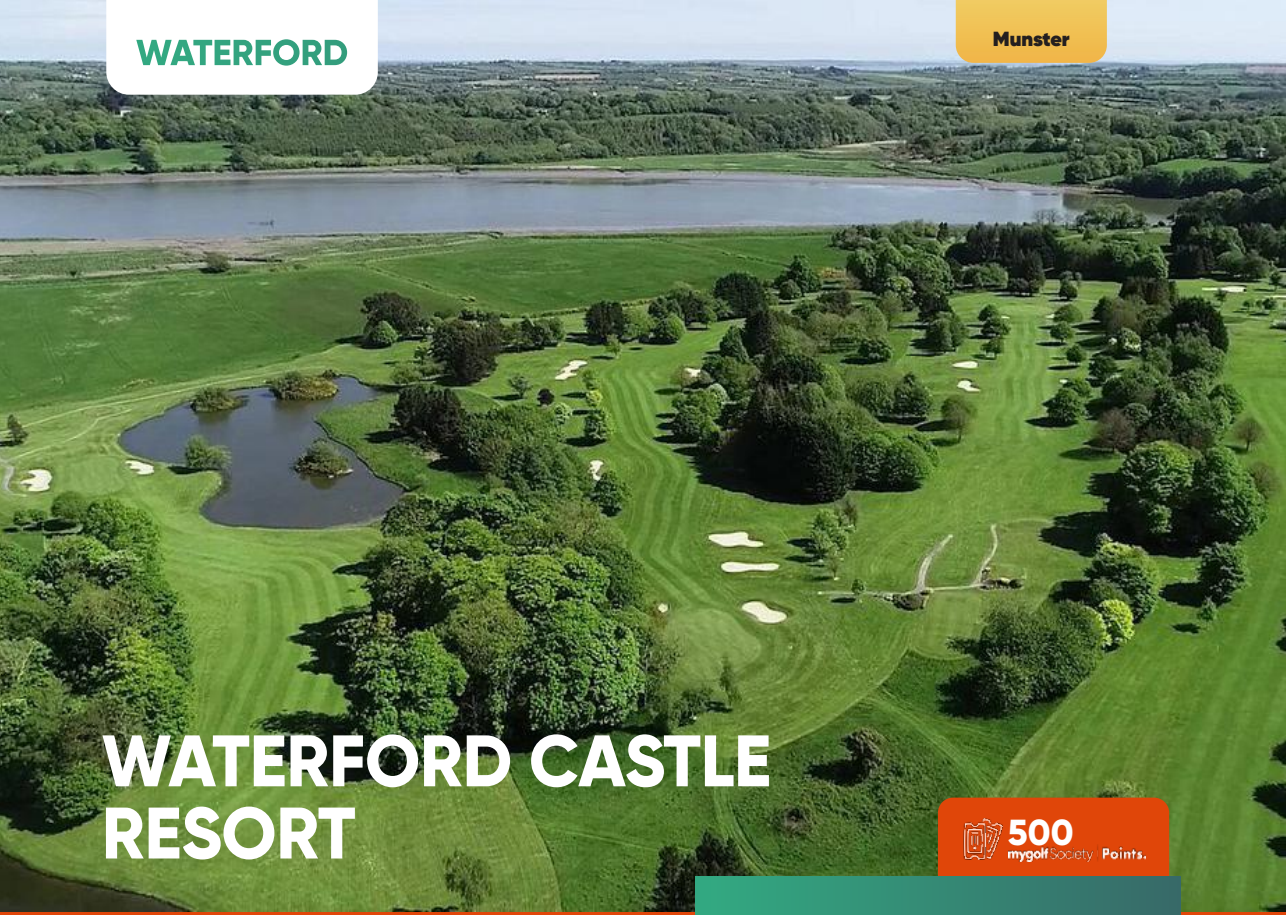

# WATERFORD CASTLE RESORT

 **500**  
mygolf Society Points.