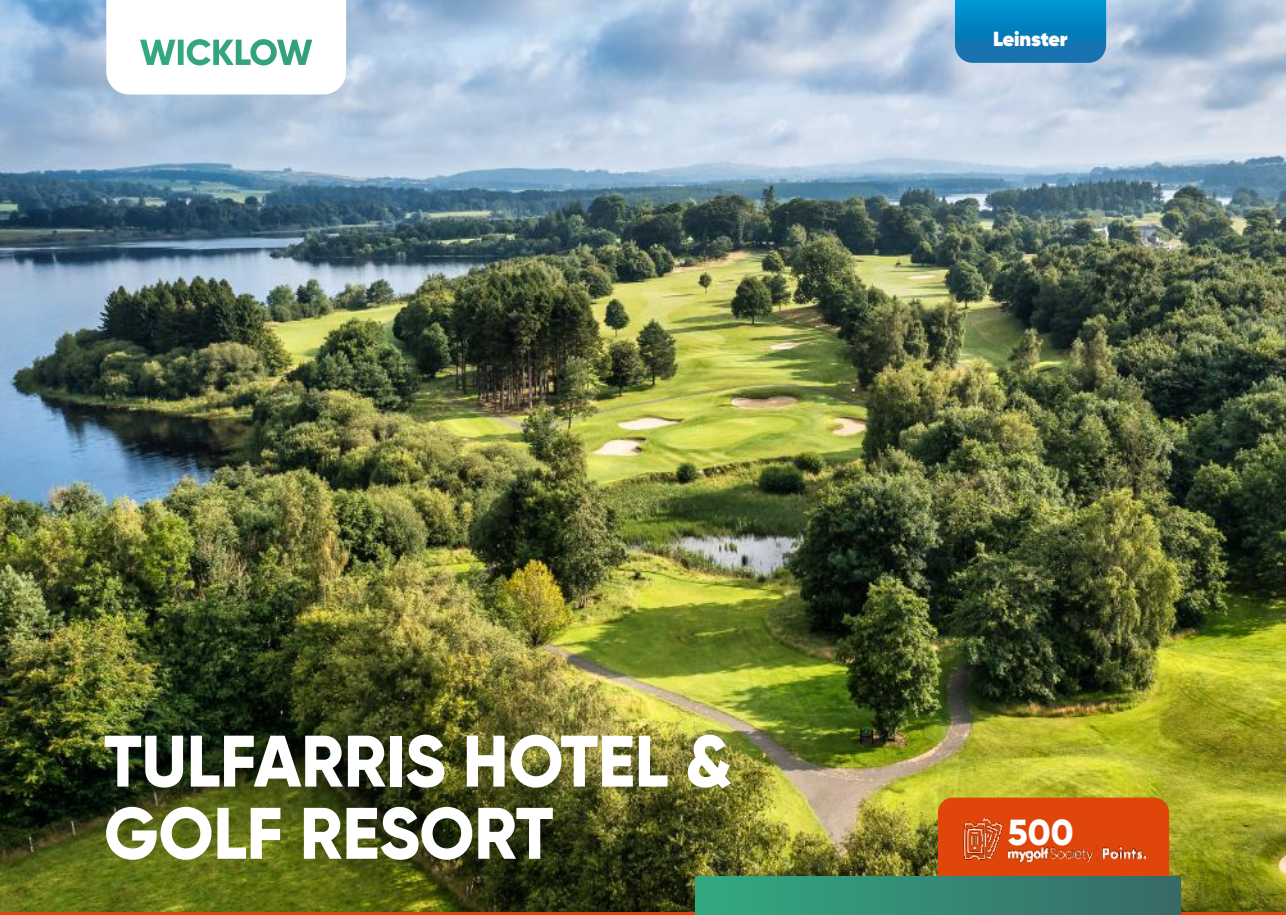

TULFARRIS HOTEL & GOLF RESORT

500
mygolf Society Points.

COURSE DESCRIPTION

Tulfarris Hotel & Golf Resort is ideally located less than 45 minutes from Dublin and is the must play course on your golf society's circuit for 2025. With a fantastic array of golfing and dining options available, our prices are extremely competitive, and we guarantee your members will enjoy our 18-hole championship golf course.

GOLF SOCIETY AVAILABILITY

MON	TUE	WED	THU	FRI	SAT	SUN
✓	✓	✓	✓	✓	✓	✓

2025 | SOCIETY RATES

	LOW SEASON	HIGH SEASON
MIDWEEK	From €35	From €40
WEEKEND	From €40	From €50

For more rates and special offers at Tulfarris Hotel & Golf Resort, contact the team at mygolfSociety on 01-9041130 or email info@mygolfsociety.ie.

mygolfSociety

Start booking your 2025 society outings today!

Speak with one of our society golf experts to get the best rates and availability.

☎ 01-9041130 | ✉ info@mygolfsociety.ie | 📞 085-8621590 (WhatsApp)