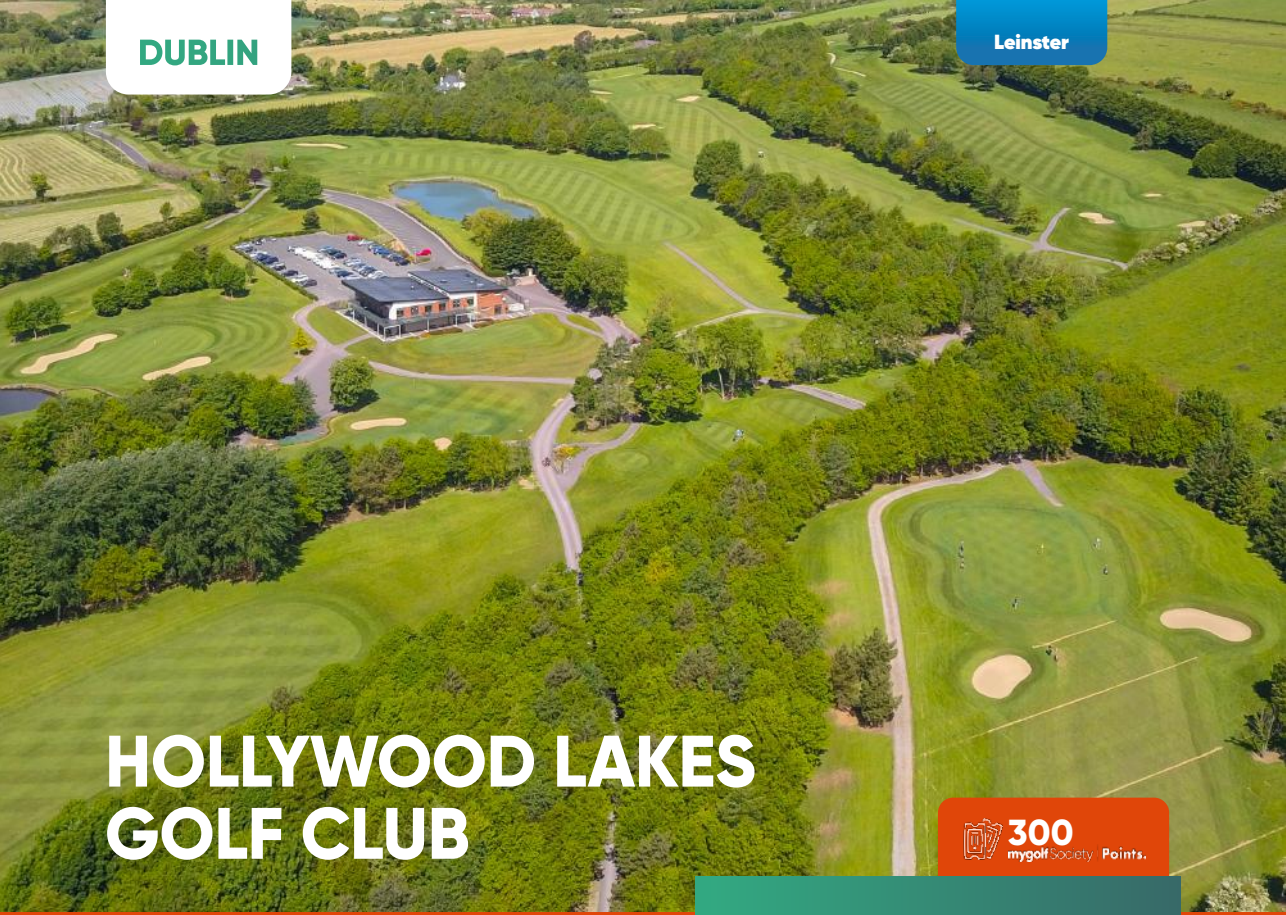

## COURSE DESCRIPTION

Grange Castle Golf Club, located in Dublin, is one of the most popular society golf venues in the country. Their experienced team are on hand to ensure that your society outing runs as smoothly as possible. If you're looking for a society venue that provides a five-star golf course and exceptional value for money, look no further than Grange Castle Golf Club.

# HOLLYWOOD LAKES GOLF CLUB

 **300**  
mygolf Society Points.