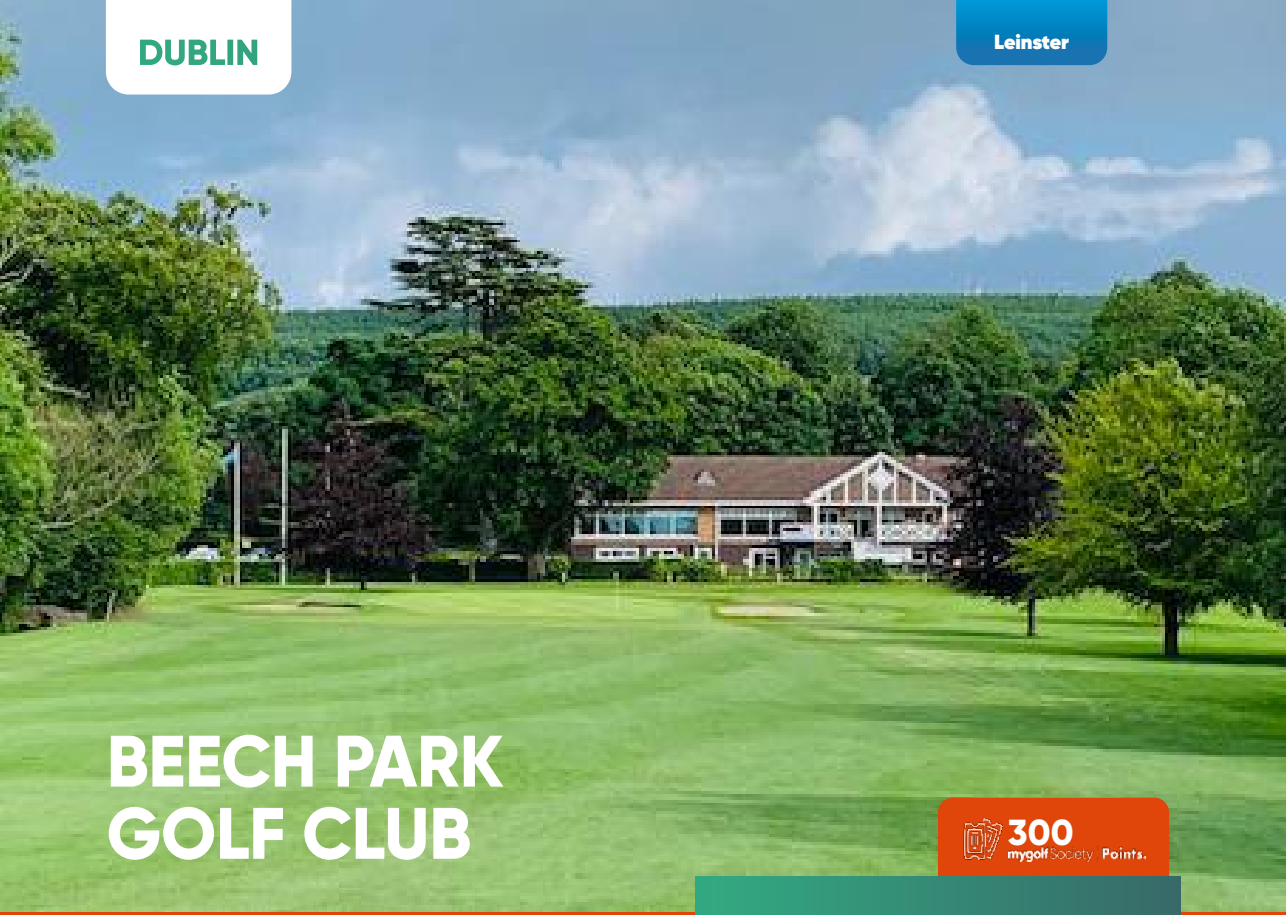

BEECH PARK GOLF CLUB

300
mygolf Society Points.

COURSE DESCRIPTION

Nestled just 10 minutes from M50 Junction 9, heading south on the Naas Road (N7), Beech Park Golf Club is a beautiful, secluded 18-hole parkland gem. With its very own AMEN CORNER, tree-lined fairways, and strategically placed bunkers, it offers an exceptional golfing experience. Whether you're planning a corporate event or an outing with your golf society, Beech Park provides the perfect setting.

GOLF SOCIETY AVAILABILITY

MON	TUE	WED	THU	FRI	SAT	SUN
✓	✓	✗	✓	✓	✗	✗*

Limited availability on Sunday afternoons.

2025 | SOCIETY RATES

	LOW SEASON	HIGH SEASON
MIDWEEK	From €30	From €35
WEEKEND	From €35	From €40

For more rates and special offers at Beech park Golf Club, contact the team at mygolfSociety on 01-9041130 or email info@mygolfsociety.ie.

mygolfSociety

Start booking your 2025 society outings today!

Speak with one of our society golf experts to get the best rates and availability.

☎ 01-9041130 | ✉ info@mygolfsociety.ie | 📞 085-8621590 (WhatsApp)