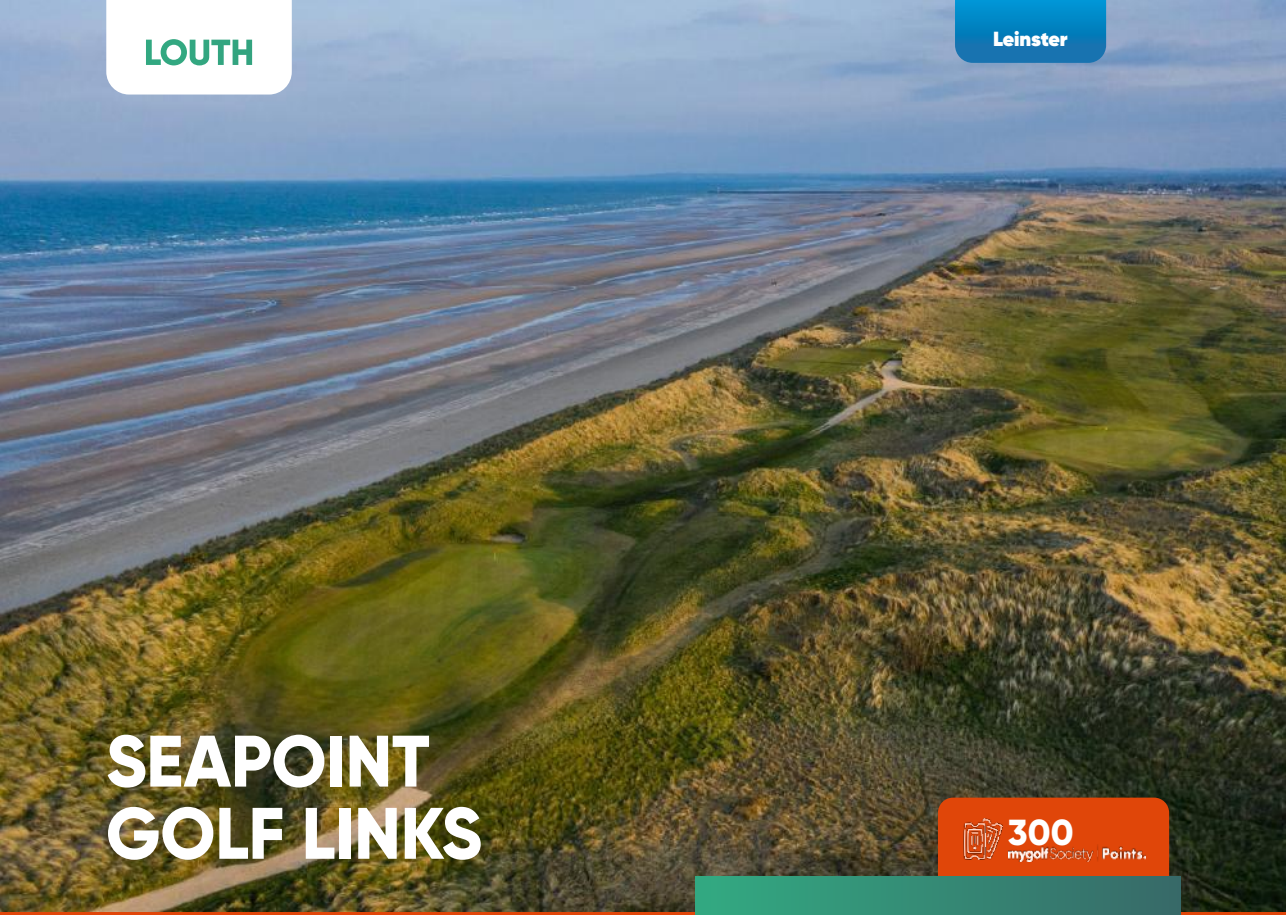

SEAPOINT GOLF LINKS

300
mygolf Society Points.

COURSE DESCRIPTION

Host to the 2025 Flogas Irish Men's Amateur Open and 2023-2024 Legends Tour, is a stunning course along the Irish Sea Designed by Ryder Cup Vice Captain Des Smyth and Declan Branigan, Seapoint has matured into a top Irish links course with fescue greens, pristine fairways, and a modern clubhouse offering excellent dining for a memorable golf experience.

GOLF SOCIETY AVAILABILITY

MON	TUE	WED	THU	FRI	SAT	SUN
✓	✓	✓	✓	✓	✓	✓

2025 | SOCIETY RATES

	LOW SEASON	HIGH SEASON
MON - THU	From €50	From €50
FRI - SUN	From €65	From €65

For more rates and special offers at Seapoint Golf Links, contact the team at mygolfSociety on 01-9041130 or email info@mygolfsociety.ie.

mygolfSociety

Start booking your 2025 society outings today!

Speak with one of our society golf experts to get the best rates and availability.

☎ 01-9041130 | ✉ info@mygolfsociety.ie | 📞 085-8621590 (WhatsApp)