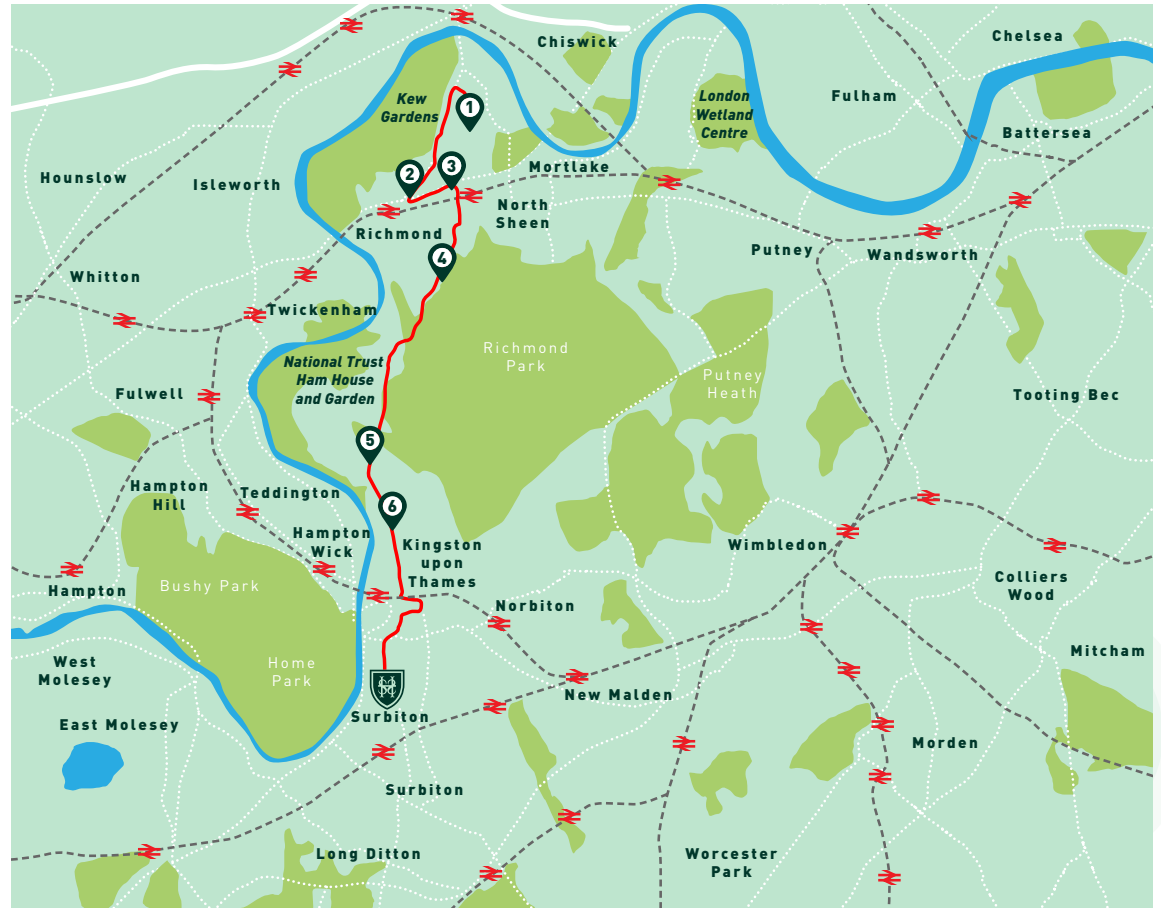

Routes are subject to change

Route D - East Sheen

AM	Location of Stop	PM	Price Band
7.25	Adrian Hall Garden Centre (AM) Queens Road/Upper Richmond Road (PM)	4.55	E
7.30	Tesco Express/Upper Richmond Road (AM) Waitrose/Upper Richmond Road (PM)	4.50	E
7.35	Catol Parking Bay (AM) Bus Stop Opposite Catol	4.40	E
7.45	Sheen Common Drive/Upper Richmond Road (AM) Sheen Court Road (PM)	4.36	E
7.56	Sandy Lane/ Petersham Road, Ham	4.25	C
8.15	Surbiton High Girls' Prep School Surbiton High School	4.10	

Routes are subject to change

Route E - Richmond

AM	Location of Stop	PM	Price Band
7.27	Kew Station (Bus stop outside Tesco)	4.52	G
7.29	Kew Road/Evelyn Road Bus Stop (AM)		G
7.33	A316 Lower Mortlake Road (AM) Sandycombe Road/Gainsborough Road (PM)	4.40	G
7.40	Queens Road/Park Road (AM) Kings Road/St Matthias Church (PM)	4.32	E
7.50	Ham Parade	4.27	E
7.54	Richmond Road/Durlston Road	4.24	C
7.58	Richmond Road/Richmond Park Road	4.20	C
8.15	Surbiton High Girls' Prep School Surbiton High Assembly Rooms	4.10	

Routes are subject to change

Route G - Cobham/Esher

AM	Location of Stop	PM	Price Band
7.20	Cobham High Street (Waitrose)	4.41	F
7.25	Leigh Hill Road/Pine Walk	4.37	F
7.50	The Foley Arms, Claygate	4.26	B
7.52	Hare Lane/The Avenue, Claygate	4.24	B
7.56	Manor Road North/ Station Approach (AM) Manor Road South (Petrol Station) (PM)	4.20	A
8.00	Manor Road North/Claygate Lane	4.18	A
8.04	Fleece Road/St Mary's Road	4.15	A
8.06	Balaclava Road/Chadwick Place	4.13	A
8.15	Surbiton High Girls' Prep School Surbiton High Assembly Rooms	4.10	