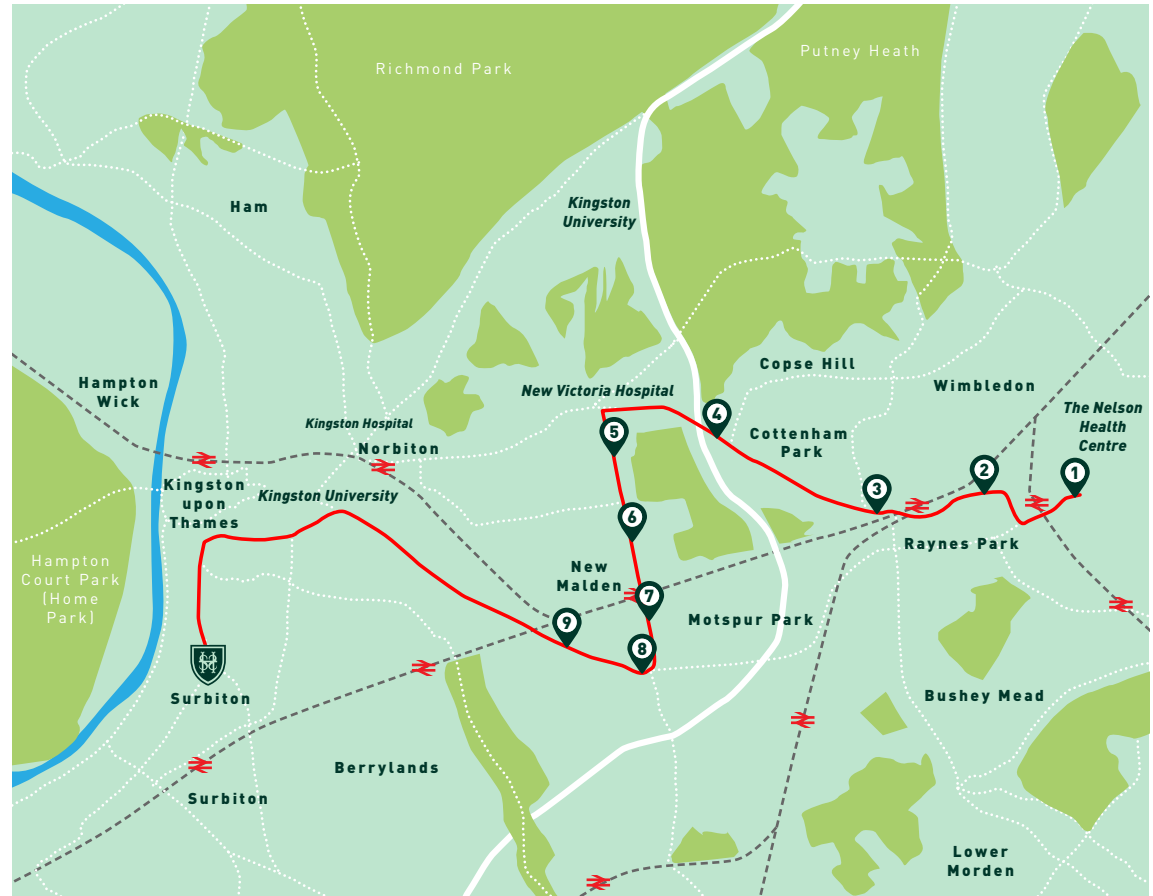

Ten BUS ROUTES Available

School BUS Routes

Route A - Merton Park/West Wimbledon

AM	Location of Stop	PM	Price Band
7.25	Nelson Hospital, car park exit gate (AM); Leather Bottle Pub, Kingston Road (PM)	4.55	E
7.27	Kingston Road/Lower Downs Road	4.53	E
7.30	Raynes Park Station, Starbucks (AM); Greggs Bakery (PM)	4.50	E
7.38	Coombe Lane/Holland Avenue	4.42	E
7.42	Neville Avenue/Traps Lane	4.38	E
7.44	Langley Road bus stop, just past New Malden Golf Club (AM); Coombe Road junction with Buxton Road (PM)	4.36	C
7.46	New Malden Station	4.34	C
7.48	Fountain Roundabout/ Kingston Road, Bus Stop	4.32	C
7.50	Grayham Road/Kingston Road, Bus Stop	4.30	C
8.15	Surbiton High Girls' Prep School Surbiton High Assembly Rooms	4.10	

Routes are subject to change

Route B - Wimbledon

AM	Location of Stop	PM	Price Band
7.15	Worple Road/Christian Science Church (AM) Opposite Sainsbury's Worple Road (PM)	4.52	E
7.22	Alexandra Road/Wimbledon (AM) Opposite Sainsbury's Worple Road (PM)		E
7.30	Leopold Road/Arthur Road	4.45	E
7.40	The Green/High Street (The Monument, Wimbledon Village)	4.35	E
7.55	Coombe Lane West/Crown Road	4.25	C
8.15	Surbiton High Girls' Prep School Surbiton High School	4.10	

Routes are subject to change

Route G - Cobham/Esher

AM	Location of Stop	PM	Price Band
7.20	Cobham High Street (Waitrose)	4.41	F
7.25	Leigh Hill Road/Pine Walk	4.37	F
7.50	The Foley Arms, Claygate	4.26	B
7.52	Hare Lane/The Avenue, Claygate	4.24	B
7.56	Manor Road North/ Station Approach (AM) Manor Road South (Petrol Station) (PM)	4.20	A
8.00	Manor Road North/Claygate Lane	4.18	A
8.04	Fleece Road/St Mary's Road	4.15	A
8.06	Balaclava Road/Chadwick Place	4.13	A
8.15	Surbiton High Girls' Prep School Surbiton High Assembly Rooms	4.10	