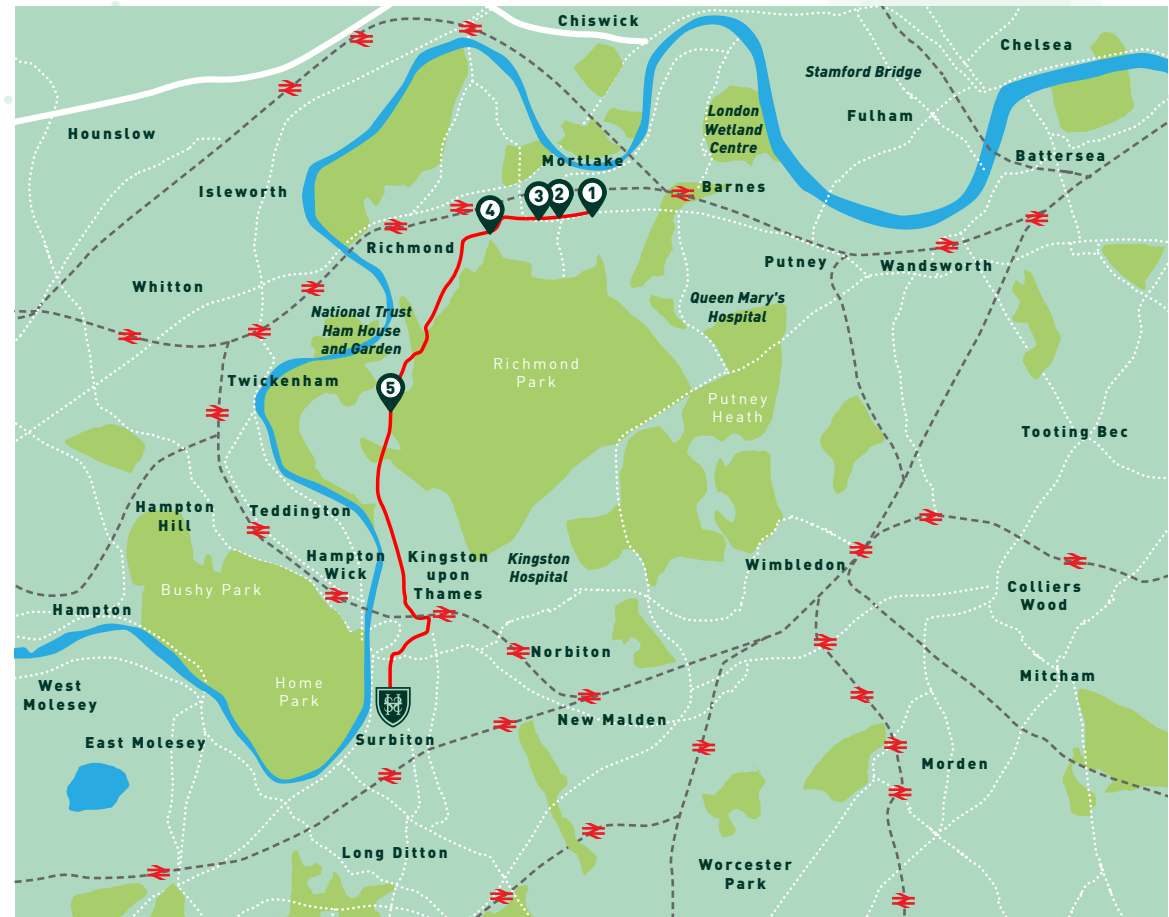

Route D - East Sheen

AM	Location of Stop	PM	Price Band
7.25	Adrian Hall Garden Centre (AM) Queens Road/Upper Richmond Road (PM)	4.55	E
7.30	Tesco Express/Upper Richmond Road (AM) Waitrose/Upper Richmond Road (PM)	4.50	E
7.35	Catol Parking Bay (AM) Bus Stop Opposite Catol	4.40	E
7.45	Sheen Common Drive/Upper Richmond Road (AM) Sheen Court Road (PM)	4.36	E
7.56	Sandy Lane/ Petersham Road, Ham	4.25	C
8.15	Surbiton High Girls' Prep School Surbiton High School	4.10	

Routes are subject to change