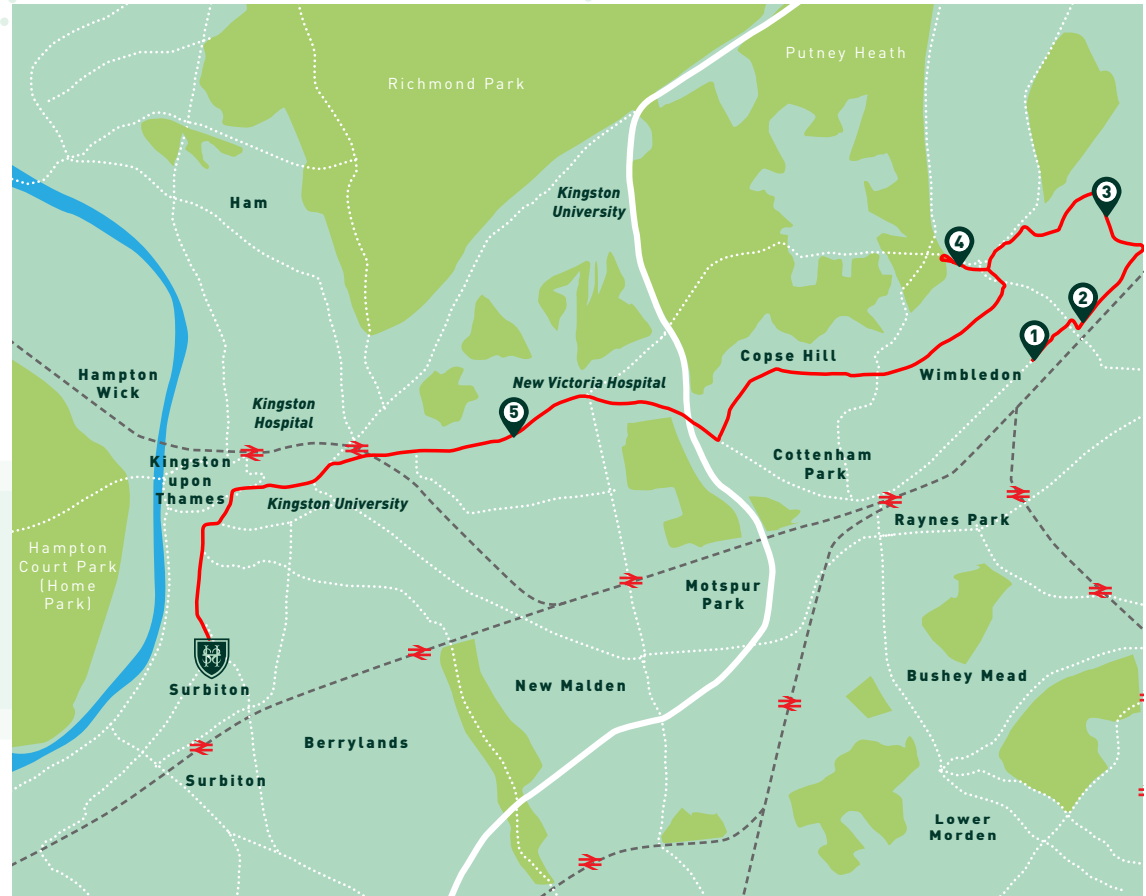

Ten BUS ROUTES Available

School BUS Routes

Route A - Merton Park/West Wimbledon

AM	Location of Stop	PM	Price Band
7.25	Nelson Hospital, car park exit gate (AM); Leather Bottle Pub, Kingston Road (PM)	4.55	E
7.27	Kingston Road/Lower Downs Road	4.53	E
7.30	Raynes Park Station, Starbucks (AM); Greggs Bakery (PM)	4.50	E
7.38	Coombe Lane/Holland Avenue	4.42	E
7.42	Neville Avenue/Traps Lane	4.38	E
7.44	Langley Road bus stop, just past New Malden Golf Club (AM); Coombe Road junction with Buxton Road (PM)	4.36	C
7.46	New Malden Station	4.34	C
7.48	Fountain Roundabout/ Kingston Road, Bus Stop	4.32	C
7.50	Grayham Road/Kingston Road, Bus Stop	4.30	C
8.15	Surbiton High Girls' Prep School Surbiton High Assembly Rooms	4.10	

Routes are subject to change

Route B - Wimbledon

AM	Location of Stop	PM	Price Band
7.15	Worple Road/Christian Science Church (AM) Opposite Sainsbury's Worple Road (PM)	4.52	E
7.22	Alexandra Road/Wimbledon (AM) Opposite Sainsbury's Worple Road (PM)		E
7.30	Leopold Road/Arthur Road	4.45	E
7.40	The Green/High Street (The Monument, Wimbledon Village)	4.35	E
7.55	Coombe Lane West/Crown Road	4.25	C
8.15	Surbiton High Girls' Prep School Surbiton High School	4.10	

Routes are subject to change

Route G - Cobham/Esher

AM	Location of Stop	PM	Price Band
7.20	Cobham High Street (Waitrose)	4.41	F
7.25	Leigh Hill Road/Pine Walk	4.37	F
7.50	The Foley Arms, Claygate	4.26	B
7.52	Hare Lane/The Avenue, Claygate	4.24	B
7.56	Manor Road North/ Station Approach (AM) Manor Road South (Petrol Station) (PM)	4.20	A
8.00	Manor Road North/Claygate Lane	4.18	A
8.04	Fleece Road/St Mary's Road	4.15	A
8.06	Balaclava Road/Chadwick Place	4.13	A
8.15	Surbiton High Girls' Prep School Surbiton High Assembly Rooms	4.10	