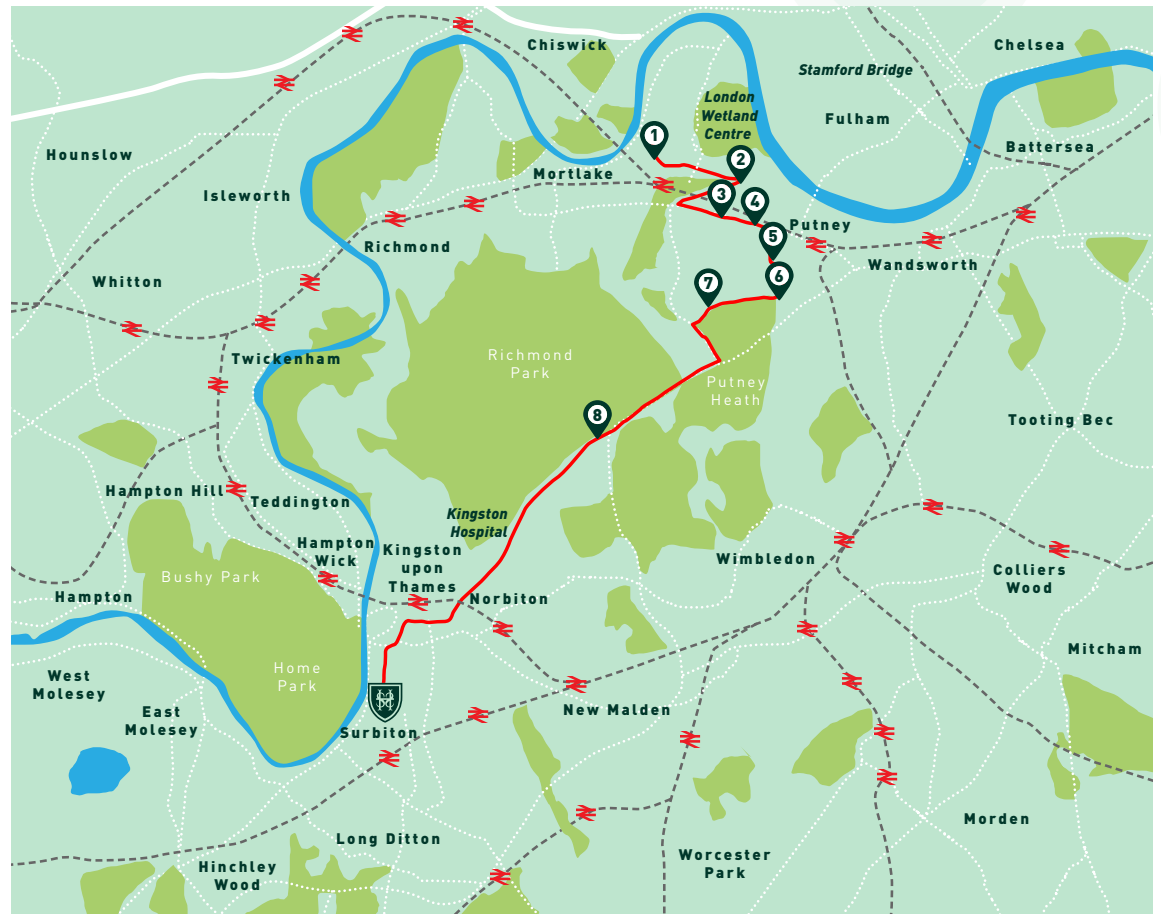

Route C - Barnes

AM	Location of Stop	PM	Price Band
7.10	The Sun Inn, Church Road, Barnes	4.55	G
7.20	Bus Stand Putney Common/ Lower Richmond Road	4.50	G
7.25	Upper Richmond Road/ Woodborough Road	4.49	G
7.28	Upper Richmond Road/ Leisure Centre	4.48	G
7.32	Gwendolen Avenue/ St John's Avenue	4.38	G
7.36	The Green Man/Putney Heath	4.36	G
7.38	Top of Doverhouse Road	4.30	G
7.45	Kingston Hill/Robin Hood Lane	4.25	C
8.15	Surbiton High Girls' Prep School Surbiton High Assembly Rooms	4.10	

Routes are subject to change