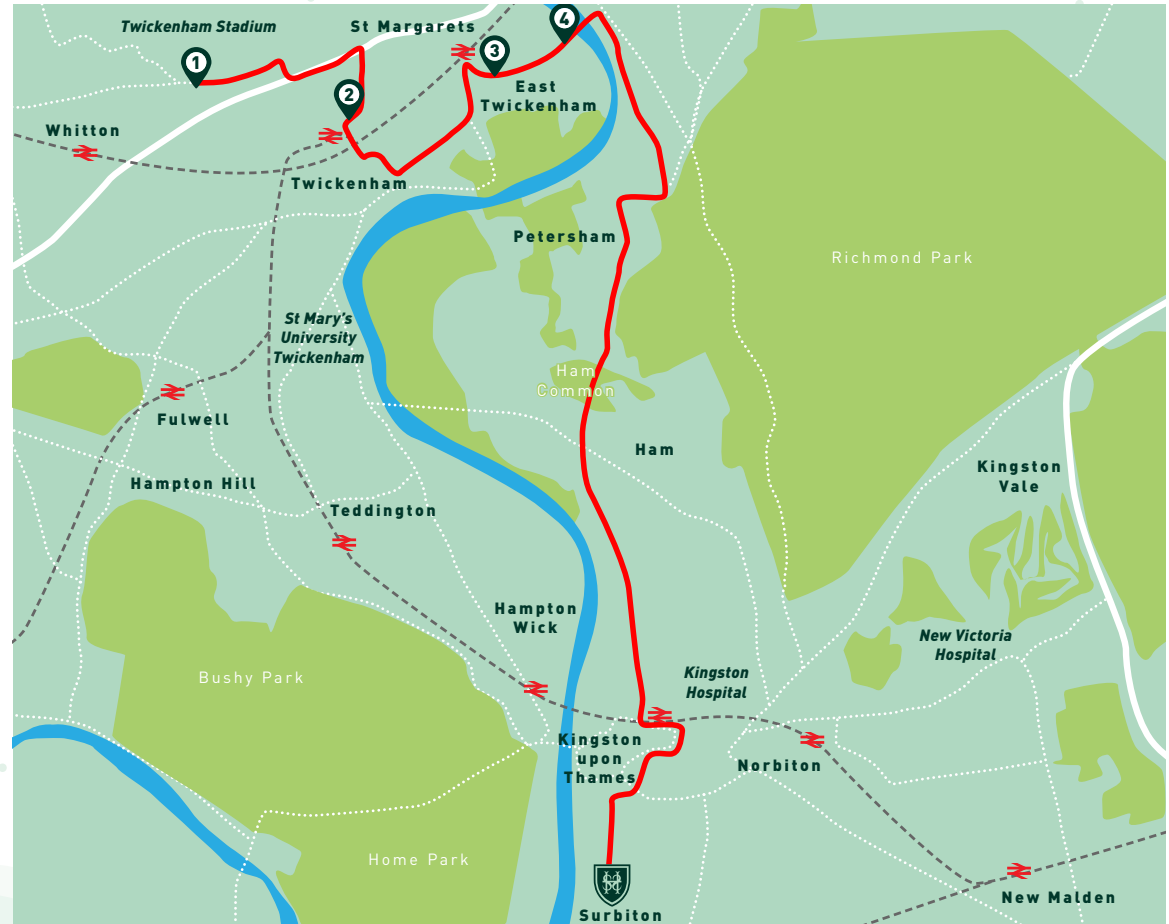

Routes are subject to change

Route G - Cobham/Esher

AM	Location of Stop	PM	Price Band
7.20	Cobham High Street (Waitrose)	4.41	F
7.25	Leigh Hill Road/Pine Walk	4.37	F
7.50	The Foley Arms, Claygate	4.26	B
7.52	Hare Lane/The Avenue, Claygate	4.24	B
7.56	Manor Road North/ Station Approach (AM) Manor Road South (Petrol Station) (PM)	4.20	A
8.00	Manor Road North/Claygate Lane	4.18	A
8.04	Fleece Road/St Mary's Road	4.15	A
8.06	Balaclava Road/Chadwick Place	4.13	A
8.15	Surbiton High Girls' Prep School Surbiton High Assembly Rooms	4.10	

Routes are subject to change

Route I - Southfields

AM	Location of Stop	PM	Price Band
7.25	Portinscale Road	4.55	F
7.27	West Hill Road/Melrose Road	4.50	F
7.29	Wimbledon Park Road/ Granville Road	4.38	F
7.30	Wimbledon Park Road/ Replingham Road (just past station)	4.37	F
	Church Road, Wimbledon (All England Tennis Club) (PM only)	4.34	F
7.32	Wimbledon Park Road/Southdean Gardens (AM only)		F
7.34	Ridgeway/Murray Road	4.31	E
7.40	Copse Hill/Christchurch	4.29	E
7.50	New Victoria Hospital	4.25	E
8.15	Surbiton High Girls' Prep School Surbiton High Assembly Rooms	4.10	

Routes are subject to change

Route J - Twickenham

AM	Location of Stop	PM	Price Band
7.15	Kneller Road (Bus Stop A) (AM only) Kneller Road (Bus Stop Q) (PM only)	4.55	E
7.23	Twickenham Station/London Road (Whitton Road Bus Stop)	4.40	E
7.30	St Margarets/The Barons	4.35	E
7.35	Richmond Road/Cresswell Road	4.31	E
8.15	Surbiton High Girls' Prep School Surbiton High Assembly Rooms	4.10	