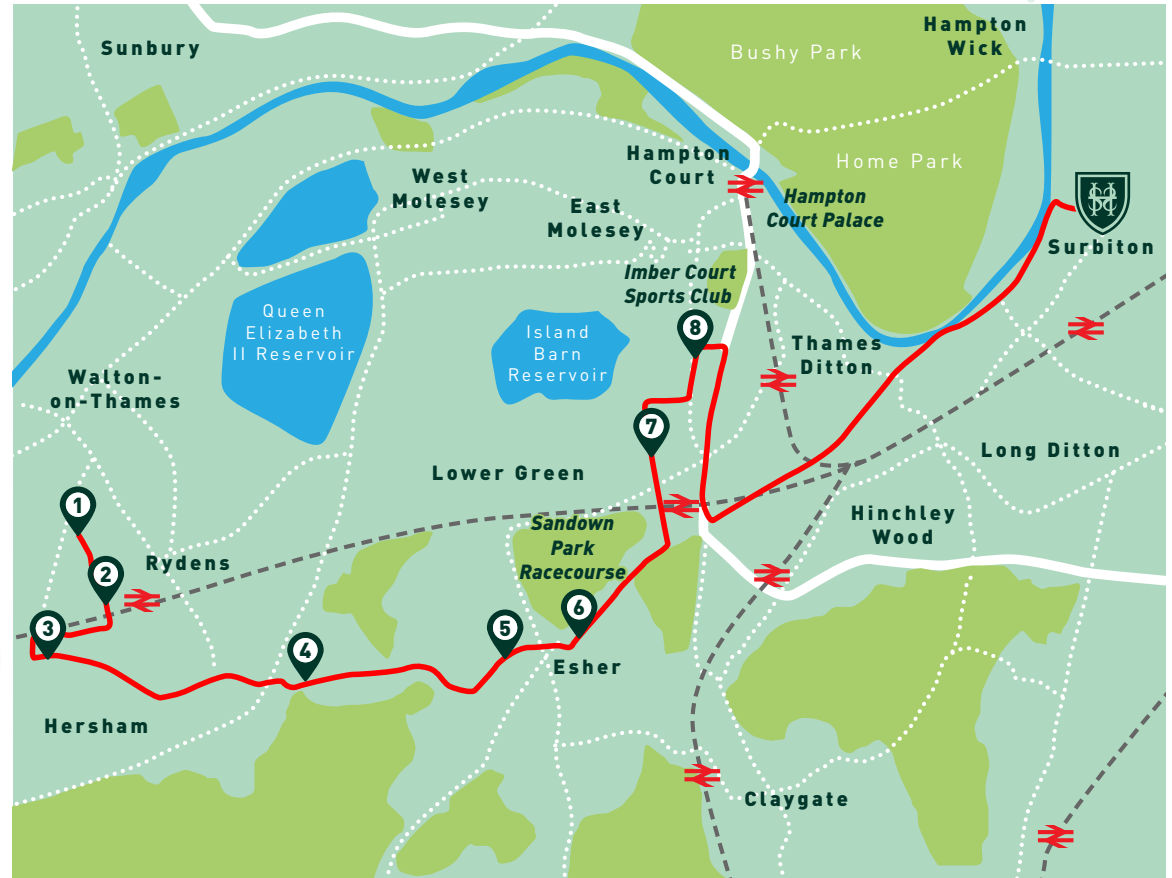

Routes are subject to change

Route E - Richmond

AM	Location of Stop	PM	Price Band
7.27	Kew Station (Bus stop outside Tesco)	4.52	G
7.29	Kew Road/Evelyn Road Bus Stop (AM)		G
7.33	A316 Lower Mortlake Road (AM) Sandycombe Road/Gainsborough Road (PM)	4.40	G
7.40	Queens Road/Park Road (AM) Kings Road/St Matthias Church (PM)	4.32	E
7.50	Ham Parade	4.27	E
7.54	Richmond Road/Durlston Road	4.24	C
7.58	Richmond Road/Richmond Park Road	4.20	C
8.15	Surbiton High Girls' Prep School Surbiton High Assembly Rooms	4.10	

Routes are subject to change

Route G - Cobham/Esher

AM	Location of Stop	PM	Price Band
7.20	Cobham High Street (Waitrose)	4.41	F
7.25	Leigh Hill Road/Pine Walk	4.37	F
7.50	The Foley Arms, Claygate	4.26	B
7.52	Hare Lane/The Avenue, Claygate	4.24	B
7.56	Manor Road North/ Station Approach (AM) Manor Road South (Petrol Station) (PM)	4.20	A
8.00	Manor Road North/Claygate Lane	4.18	A
8.04	Fleece Road/St Mary's Road	4.15	A
8.06	Balaclava Road/Chadwick Place	4.13	A
8.15	Surbiton High Girls' Prep School Surbiton High Assembly Rooms	4.10	

Routes are subject to change

Route I - Southfields

AM	Location of Stop	PM	Price Band
7.25	Portinscale Road	4.55	F
7.27	West Hill Road/Melrose Road	4.50	F
7.29	Wimbledon Park Road/ Granville Road	4.38	F
7.30	Wimbledon Park Road/ Replingham Road (just past station)	4.37	F
	Church Road, Wimbledon (All England Tennis Club) (PM only)	4.34	F
7.32	Wimbledon Park Road/Southdean Gardens (AM only)		F
7.34	Ridgeway/Murray Road	4.31	E
7.40	Copse Hill/Christchurch	4.29	E
7.50	New Victoria Hospital	4.25	E
8.15	Surbiton High Girls' Prep School Surbiton High Assembly Rooms	4.10	