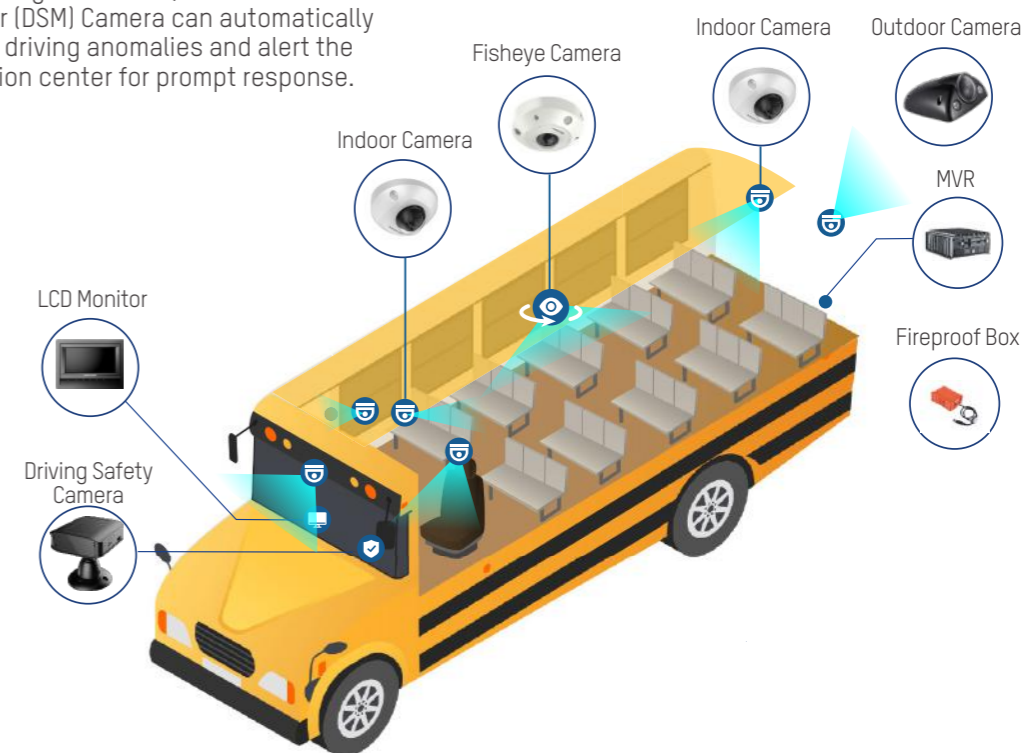

**Hikvision helps you build a safer and smarter environment on and off-campus,**  
both now and in the future.

With advanced AIoT technologies and devices, Hikvision provides a comprehensive education solution that meets the evolving needs of your campus, students, and faculty.

# 01/ School Bus

## Student Attendance

Students can use either their ID card or face recognition via the Face Recognition Terminal when boarding the school bus. Parents and guardians receive a notification on their mobile phones to keep informed of their child's safe arrival.

## Safe Journey

A live map is offered to see the bus's location in real time. Along with high-definition video for instant monitoring and review, Driver Status Monitor (DSM) Camera can automatically detect driving anomalies and alert the operation center for prompt response.