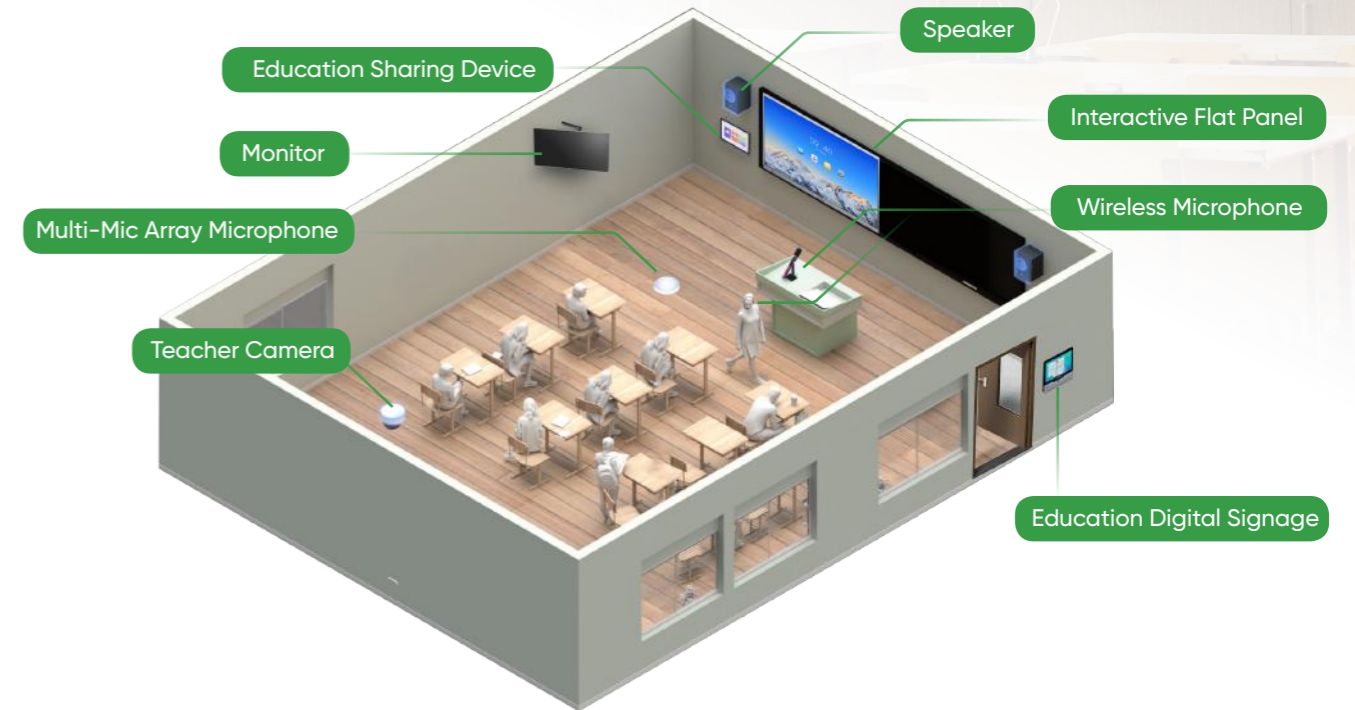

## Dedicated Education Dashboards

Visualized data display aids smarter decision making

- Real-time security status and alarms, facilitating prompt actions when necessary
- Centralized data management from multiple devices and sensors improves understanding of vital security information
- Diversified data and reports enhance management efficiency

## System Maintenance

Quick system status overview

- Visualized diagram, reports and network topology
- Real-time and historical statistics accessible

Easier troubleshooting

- Color indicators swiftly identify error nodes
- Network topology and device troubleshooting guides expedite issue resolution and eliminate common errors

## Information Sharing with Education Digital Signage

The all-in-one Education Digital Signage offers a comprehensive solution with six display modes, including information display and urgent notification, catering to various needs.

### Classroom-to-classroom interaction

Connect students in remote classrooms with high-quality educational content while keeping a pulse on their feedback for optimal engagement.

The Education Sharing Device facilitates real-time video and audio sharing, enhancing collaborative learning experiences across classrooms. Students and teachers from different classrooms can view each other's classroom footage and engage in live voice communication.