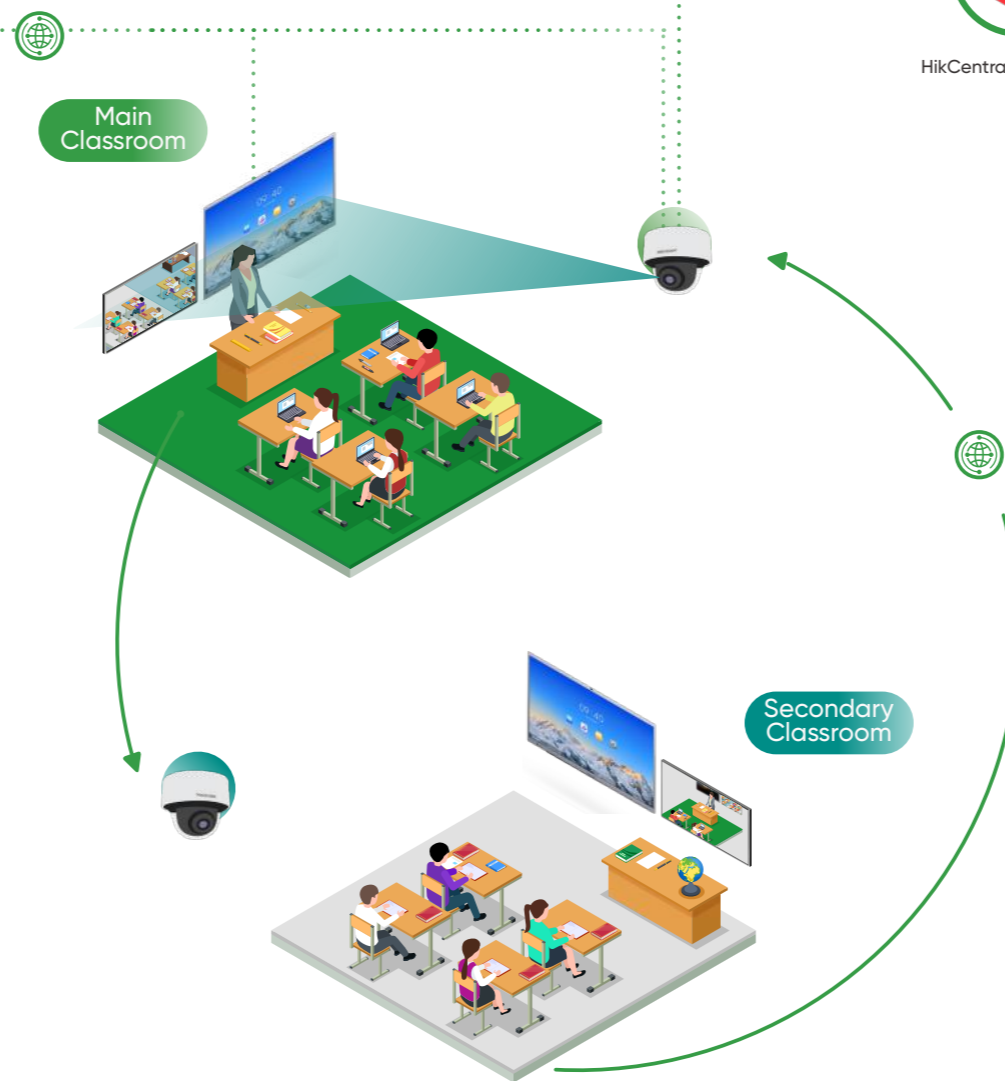

Video-based Class Inspection

Video recordings can be scheduled to align with class timetables, allowing school administrators or staff to easily view real-time video feeds from their computer without disrupting the class.

Inspection logs are recorded automatically, which contributes to the improvement of teaching quality.