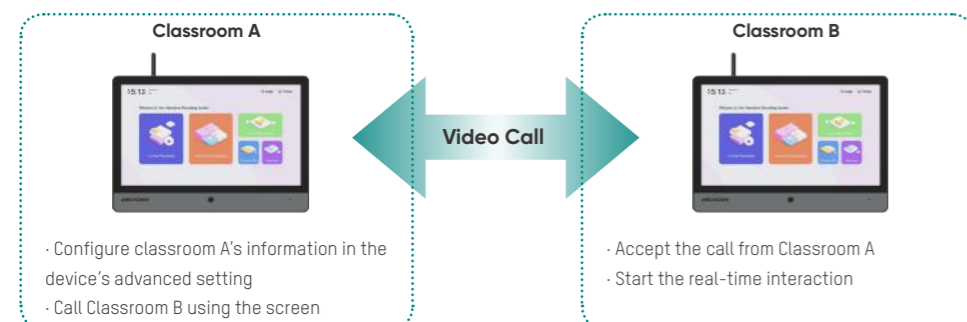

### Remote learning

For students at home, Hikvision offers a remote learning method by leveraging professional, AI-enabled teacher camera and lightweight ClassIn software. With automatic panoramic and close-up view switching, students can stay fully engaged from the comfort of their home.

### Classroom-to-classroom interaction

Connect students in remote classrooms with high-quality educational content while keeping a pulse on their feedback for optimal engagement.

The Education Sharing Device facilitates real-time video and audio sharing, enhancing collaborative learning experiences across classrooms. Students and teachers from different classrooms can view each other's classroom footage and engage in live voice communication.