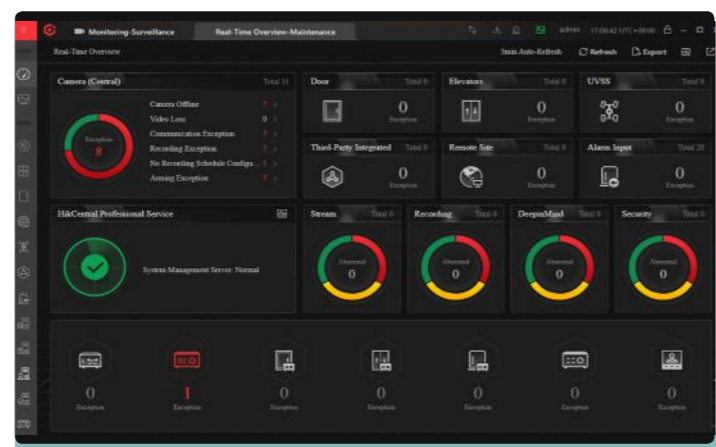

- Digital menus
- Event information and promotions
- Booking schedules to lecture halls
- Urgent notifications

Furthermore, Hikvision's versatile devices display information in various formats, like picture, audio, and video.

## Dedicated Education Dashboards

Visualized data display aids smarter decision making

- Real-time security status and alarms, facilitating prompt actions when necessary
- Centralized data management from multiple devices and sensors improves understanding of vital security information
- Diversified data and reports enhance management efficiency

## System Maintenance

Quick system status overview

- Visualized diagram, reports and network topology
- Real-time and historical statistics accessible

Easier troubleshooting

- Color indicators swiftly identify error nodes
- Network topology and device troubleshooting guides expedite issue resolution and eliminate common errors