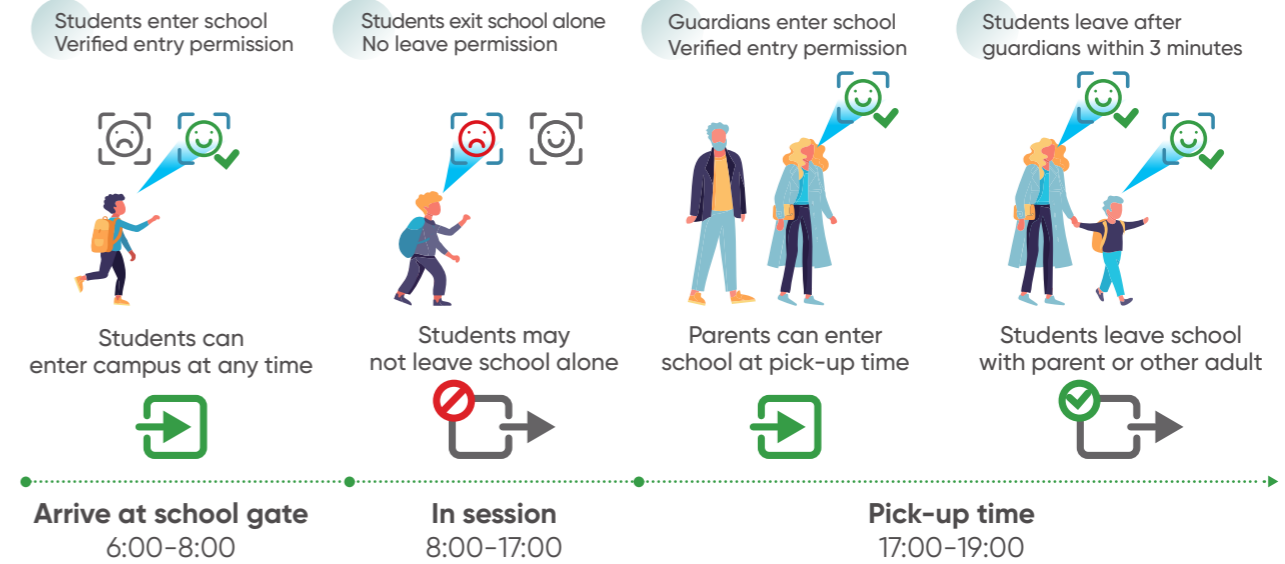

On-Foot Pick-Up Process