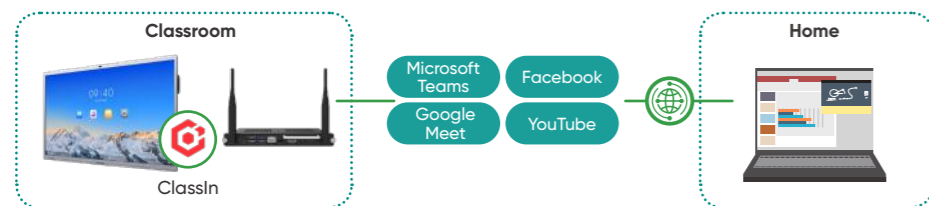

- Easily set up at classroom entrances and library gates
- Quick and widespread distribution of essential school information
- Record attendance by using face recognition or ID card, reducing the need for manual checks

## Course Recording

The Education Sharing Device allows teachers to easily record their teaching sessions for review and reinforcement. Professional cameras capture multi-perspective videos, providing an immersive viewing experience that improves the learning journey.

## Distance Learning

Take education beyond the classroom with Hikvision's advanced AI technologies and digital teaching tools. These innovative virtual classrooms bridge the gap between teaching and learning.

### Remote learning

For students at home, Hikvision offers a remote learning method by leveraging professional, AI-enabled teacher camera and lightweight ClassIn software. With automatic panoramic and close-up view switching, students can stay fully engaged from the comfort of their home.