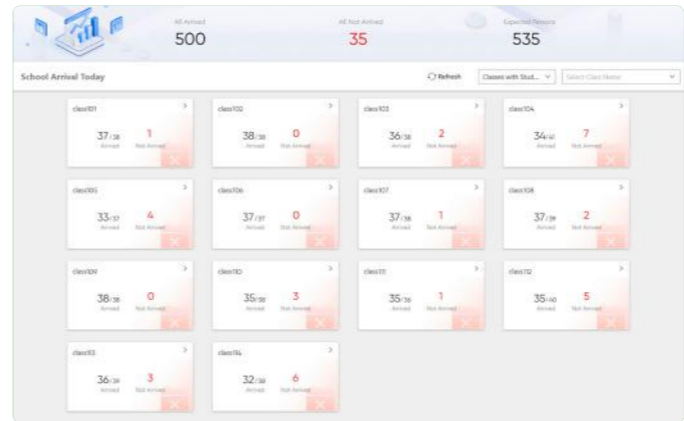

Daily Arrival Attendance

Say goodbye to the limitations of traditional methods, such as relying solely on face recognition terminals at entry gates. Up-to-date attendance information can be accessible throughout all Hikvision's systems. With this feature, educational institutions can trust in the accuracy and reliability of their attendance records.