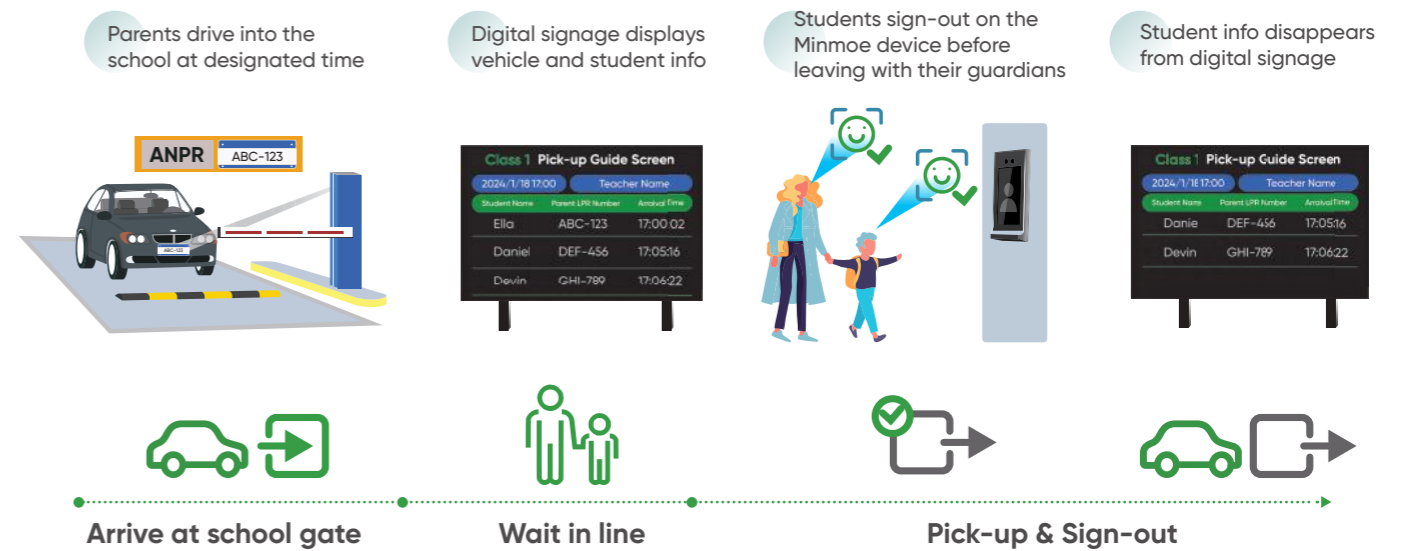

Car Pick-Up Process