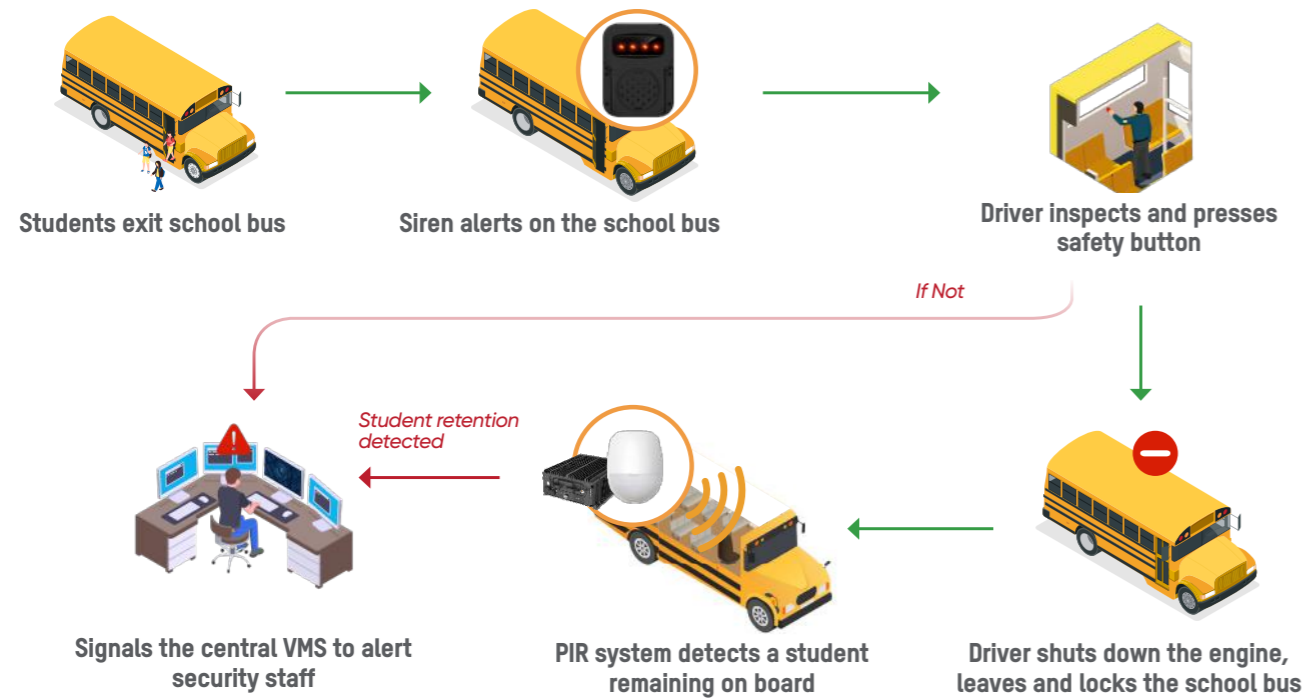

## Student Attendance

Students can use either their ID card or face recognition via the Face Recognition Terminal when boarding the school bus. Parents and guardians receive a notification on their mobile phones to keep informed of their child's safe arrival.

## Safe Journey

A live map is offered to see the bus's location in real time. Along with high-definition video for instant monitoring and review, Driver Status Monitor (DSM) Camera can automatically detect driving anomalies and alert the operation center for prompt response.

## On-board Student Detection

A child left on the school bus, especially during high daytime temperatures, can be at significant risk. Hikvision's PIR Sensor provides a reliable and easy way to confirm if a student is present on the bus.

## 02/ Perimeter

Have confidence knowing your campus perimeters are always protected.

Hikvision's AcuSense technology accurately detects potential risks with person and vehicle classification. Moreover, Cameras with Live Guard feature flashing lights and pre-recorded auditory warnings to deter potential trespassers immediately.