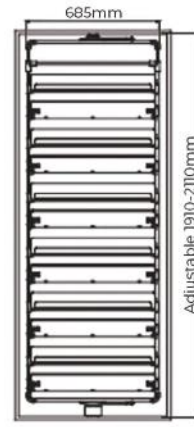

### LIFT UP AND DOWN CLOTHES HANGING RACK

*Overhead storage solution with convenient pull down arm  
Hydraulic system offers the effortless movements*

PRODUCT ID	FINISH	CABINET	DIMENSIONS	FEATURES
703156	Teal	900-1100	(864-1064)x500x830mm	Width is extendable
703156S	Natural	900-1100mm	(864x1064)x500x830mm	Width is extendable

## ROTATING SHOE RACK - PREMIUM TRAY STYLE

The most popular shoe storage solution to display and easily access up to 36 pairs of shoes

FRONT VIEW Unit Dimensions

TOP VIEW Internal Cabinet Requirements

PRODUCT ID	FINISH	CABINET	DIMENSIONS	CAPACITY
703591	Teal	800mm	685x370x(1910-2110)mm	Up to 36 pairs of shoes
703591S	Natural	800mm	685x370x(1910-2110)mm	Up to 36 pairs of shoes