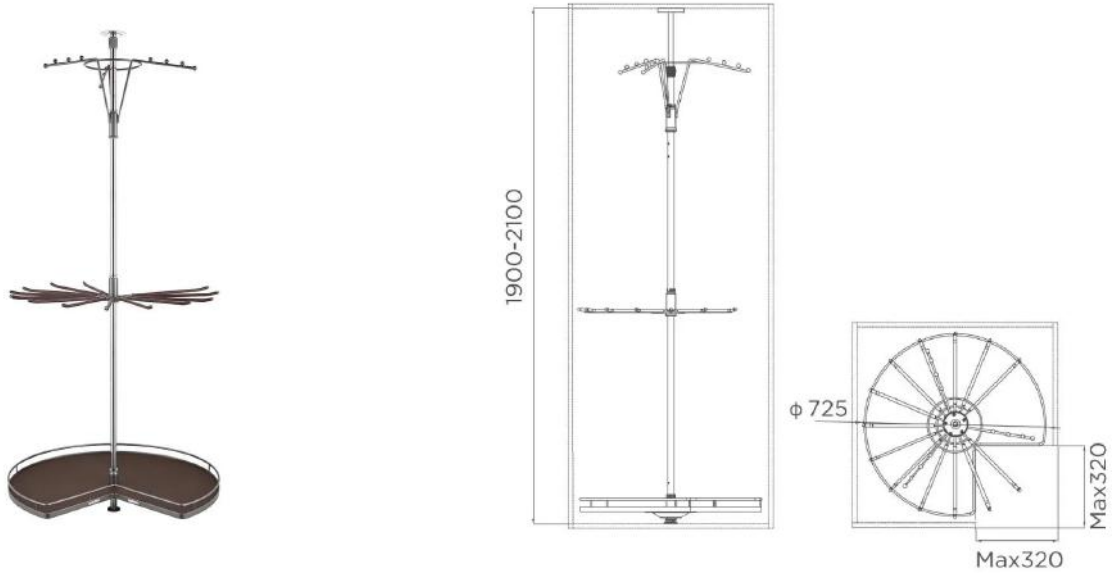

ROTATING MULTIFUNCTIONAL ROUND CLOTHES RACK

An innovative solution for that corner cabinet to hang garments, trousers/skirts, and place shoes/bags

PRODUCT ID	FINISH	CABINET	DIMENSIONS	FEATURES
703551S	Natural	≥900mm	725x(1900-2100)mm	3-tier + Rotatable

TROUSERS HOLDER

*A convenient top mounted storage solution for up to 9 pairs of trousers
Fully extendable for complete access*