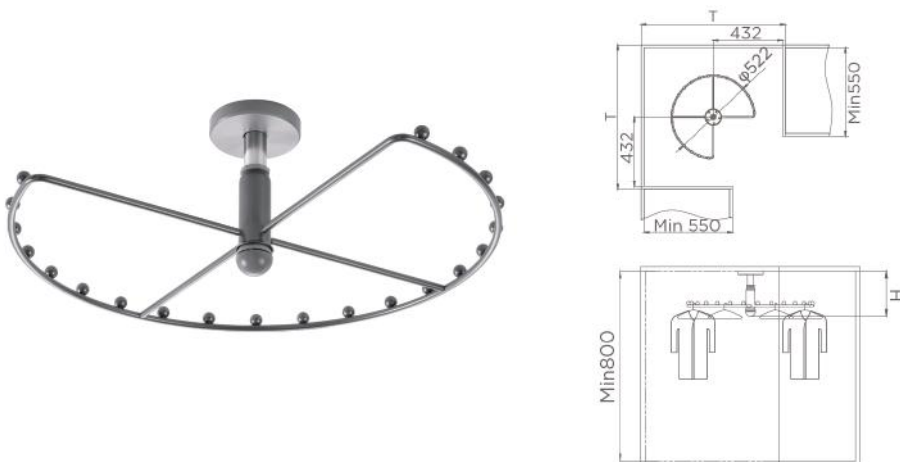

ROTATING CLOTHES RACK

Innovative corner rotatable hanging solution for up to 20 hanging items

PRODUCT ID	CABINET	DIMENSIONS	FEATURES
703501S	≥900mm	522x188mm	Rotatable rack