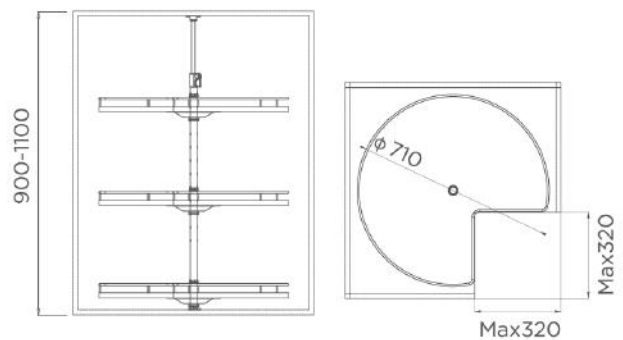

PRODUCT ID	CABINET	DIMENSIONS	FEATURES	CAPACITY
703533	400mm	710x(900-1100)mm	Anti-slip rails	Up to 9 trousers
703533S	400mm	710x(900-1100)mm	Anti-slip rails	Up to 9 trousers

Natural Series

Teal Series