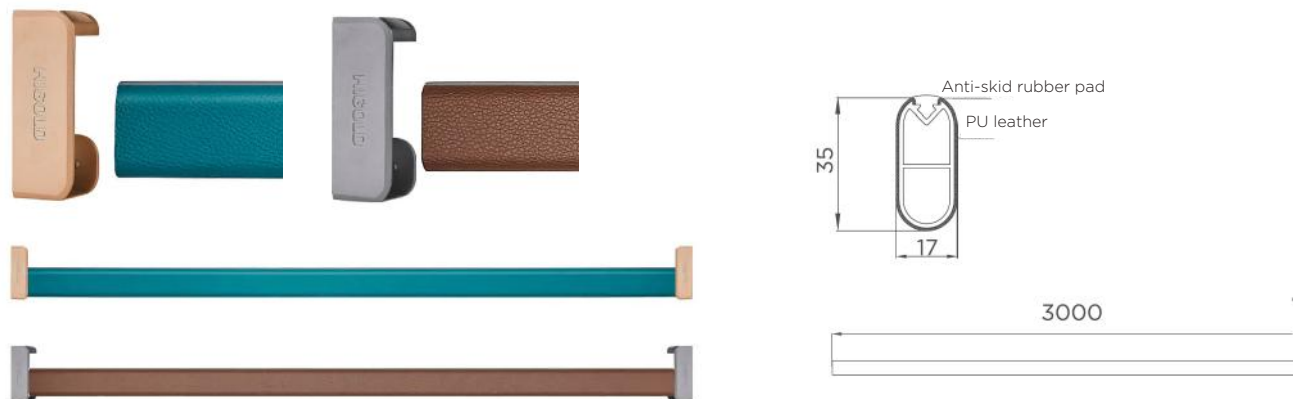

WARDROBE HANGING ROD/CLOTHES RAIL

Styled clothes hanging rod - can be cut to size and mounted with a pair of rod holders

PRODUCT ID	FINISH	DIMENSIONS	FEATURES
706191	Teal	3000x17x35mm	3 metres in length
706191S	Natural	3000x17x35mm	3 metres in length

Natural Series

Teal Series