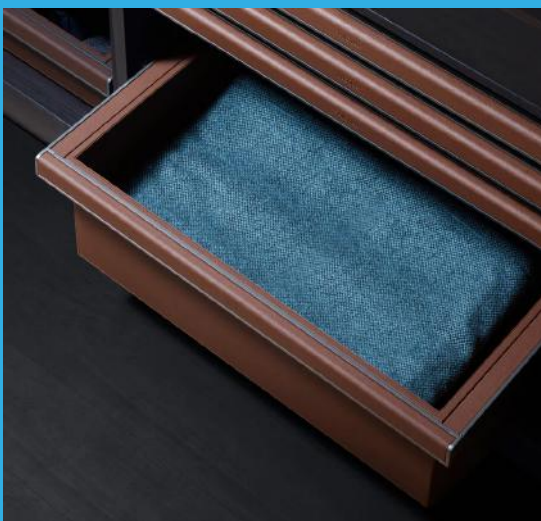

B SERIES - Natural

- Vegan-Friendly PU Leather
- Natural Colour
- Flat Grain
- Anthracite Grey Aluminium Edging