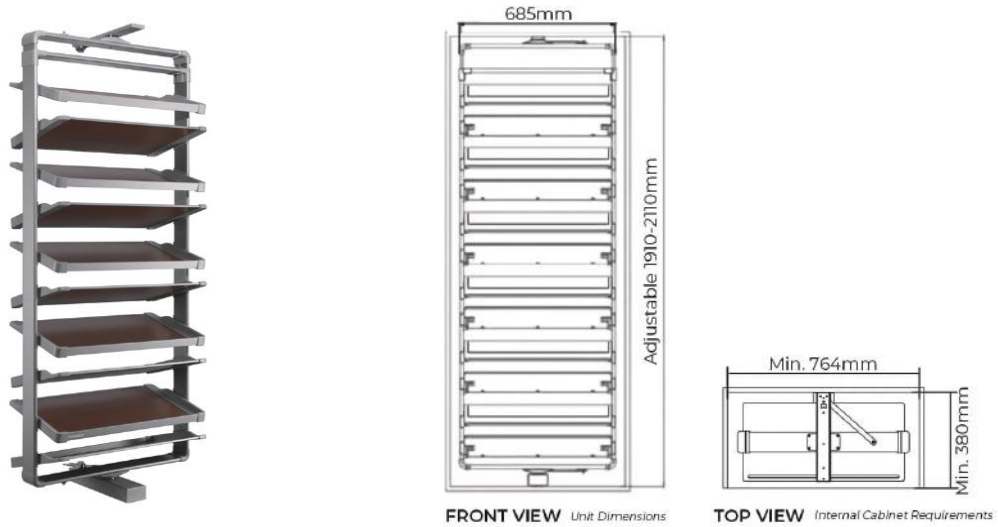

## ROTATING CLOTHES RACK

*Innovative corner rotatable hanging solution for up to 20 hanging items*

PRODUCT ID	CABINET	DIMENSIONS	FEATURES
703501S	≥900mm	522x188mm	Rotatable rack

PATENT NOS.  
ZL201930264676.5  
ZL202122543108.3  
ZL202220767539.X

## ROTATING SHOE RACK - CLASSIC TRAY STYLE

The most popular shoe storage solution to display and easily access up to 36 pairs of shoes

PRODUCT ID	CABINET	DIMENSIONS	FEATURES	CAPACITY
703691S	≥800mm	685x355x(1910-2110)mm	12 Layers Soft Close	Up to 36 pairs of shoes