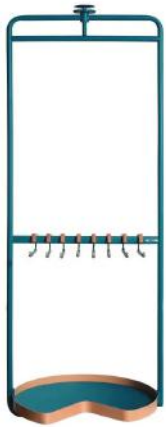

ROTATING MULTIFUNCTIONAL TROUSER RACK

Rotatable corner clothes rack comes with three storage tiers where you can hang multiple clothing and accessories.

PRODUCT ID	FINISH	CABINET	DIMENSIONS	FEATURES
706202	Teal	≥ 800mm	700x(1900-2100)mm	3-tier + Rotatable
706202S	Natural	≥ 800mm	700x(1900-2100)mm	3-tier + Rotatable

TROUSERS HOLDER

A convenient top mounted storage solution for up to 9 pairs of trousers
Fully extendable for complete access