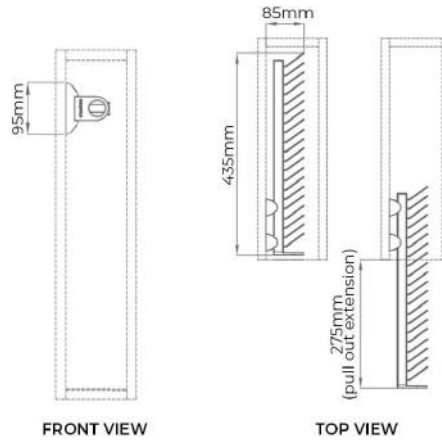

## PULL OUT WARDROBE BASKET

Convenient storage for folded items

PRODUCT ID	CABINET	DIMENSIONS	FEATURES
703731S	600mm	564x475x275mm	Soft Close
703734S	900mm	864x475x275mm	Soft Close

A Natural Series

## LIFT UP AND DOWN CLOTHES HANGING RACK

Overhead storage solution with convenient pull down arm  
Hydraulic system offers the effortless movements

PRODUCT ID	CABINET	DIMENSIONS	FEATURES
703156S	900-1100mm	(864x1064)x500x830mm	Width is extendable

## 3-TIER SLIDE OUT WARDROBE STORAGE BASKETS - SIDE MOUNT

Ideal to store shoes, hand bags, hats or other preferred items.

PRODUCT ID	CABINET	DIMENSIONS	FEATURES
703571S	400mm	360X475X795mm	Left Mounting Soft Close
703572S	400mm	360X475X795mm	Right Mounting Soft Close

## TIE RACK

*Hangs up to 20 ties providing full visibility and accessibility  
Can be installed on left or right side of cabinet*

PRODUCT ID	CABINET	DIMENSIONS	FEATURES
703541S	-	85x435x95mm	Left or right side installation