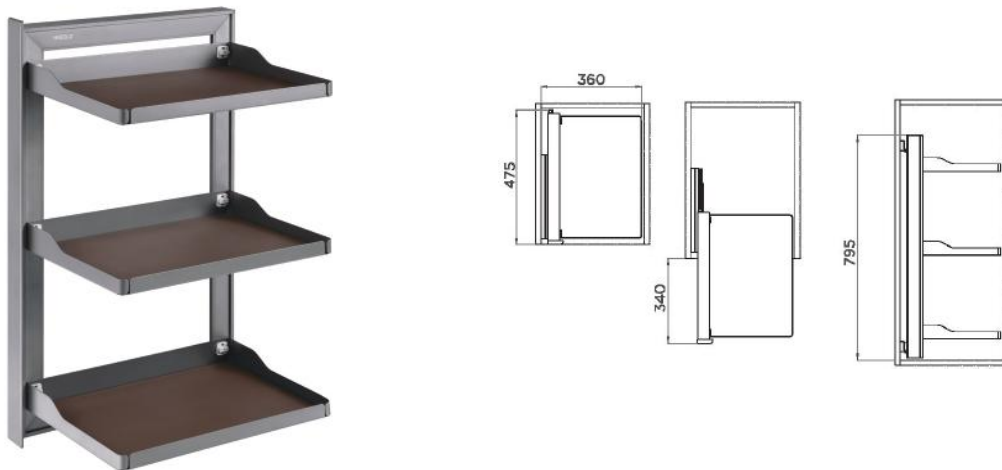

## PULL OUT WARDROBE BASKET

Convenient storage for folded items

PRODUCT ID	CABINET	DIMENSIONS	FEATURES
703731S	600mm	564x475x275mm	Soft Close
703734S	900mm	864x475x275mm	Soft Close

A Natural Series

## LIFT UP AND DOWN CLOTHES HANGING RACK

Overhead storage solution with convenient pull down arm  
Hydraulic system offers the effortless movements

PRODUCT ID	CABINET	DIMENSIONS	FEATURES
703156S	900-1100mm	(864x1064)x500x830mm	Width is extendable

## 3-TIER SLIDE OUT WARDROBE STORAGE BASKETS - SIDE MOUNT

Ideal to store shoes, hand bags, hats or other preferred items.

PRODUCT ID	CABINET	DIMENSIONS	FEATURES
703571S	400mm	360X475X795mm	Left Mounting Soft Close
703572S	400mm	360X475X795mm	Right Mounting Soft Close