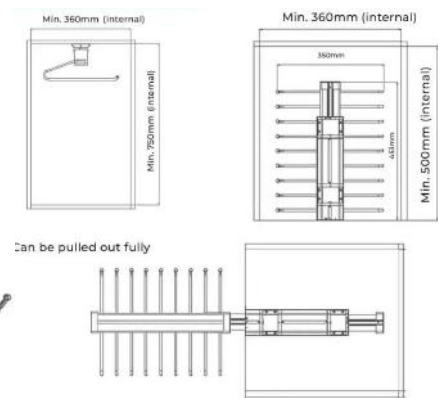

PRODUCT ID	FINISH	CABINET	DIMENSIONS	FEATURES
703502	Teal	400mm	350x475x170mm	Anti-slip rails
703502S	Natural	400mm	350x453x170mm	Anti-slip rails

Natural Series

Teal Series