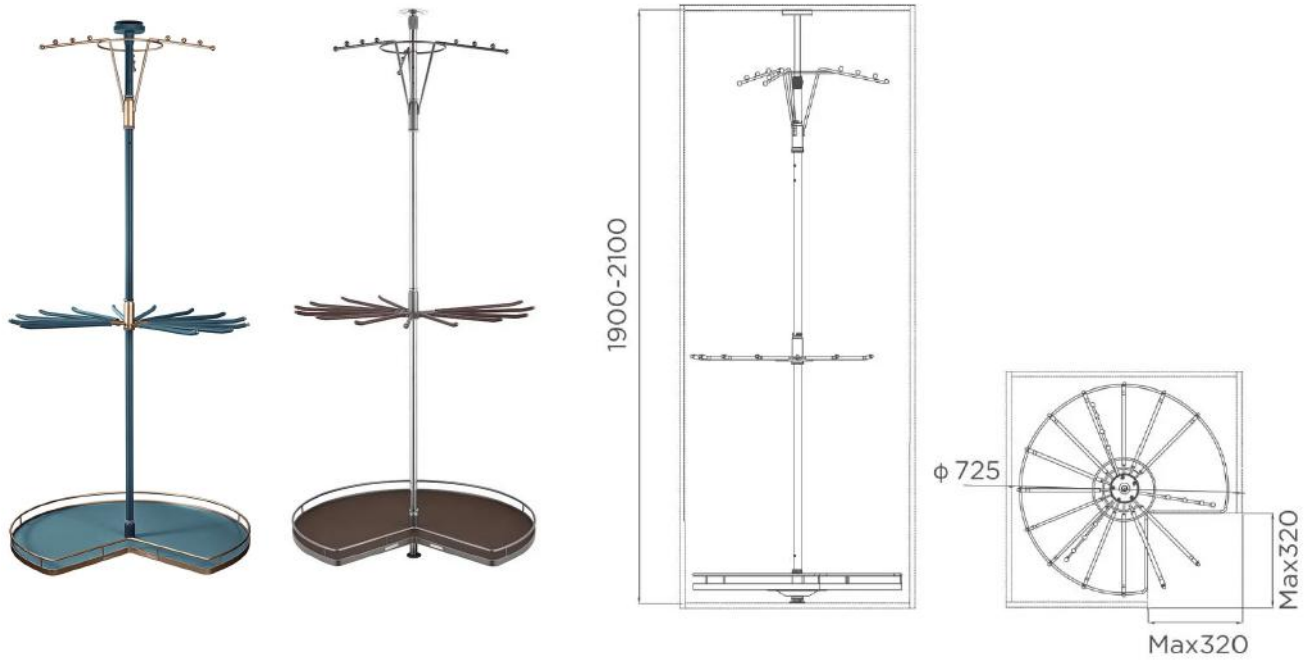

## ROTATING MULTIFUNCTIONAL ROUND CLOTHES RACK

*An innovative solution for that corner cabinet to hang garments, trousers/skirts, and place shoes/bags*

PRODUCT ID	FINISH	CABINET	DIMENSIONS	FEATURES
703551	Teal	≥900mm	725x(1900-2100)mm	3-tier + Rotatable
703551S	Natural	≥900mm	725x(1900-2100)mm	3-tier + Rotatable