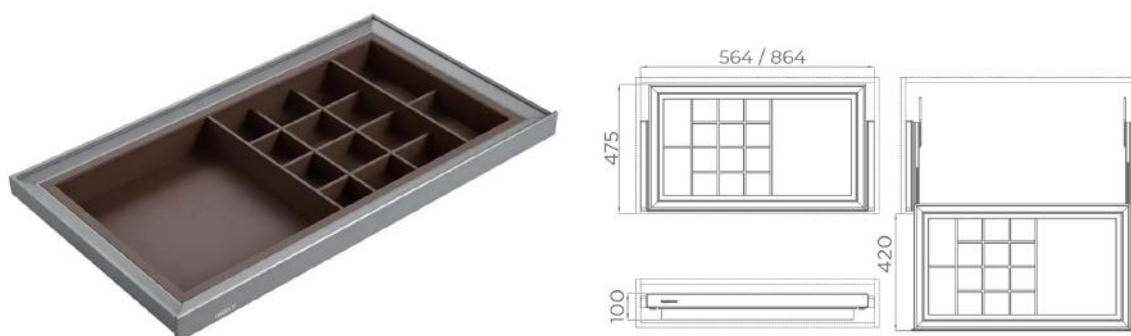

## PULL OUT ACCESSORIES / JEWELLERY STORAGE BOX

*Ideal to store jewellery, watches, small items and belts  
Includes ring storage section and covered section*

PRODUCT ID	CABINET	W x D x H	FEATURES
703741S	600mm	564x475x60mm	Soft Close
703744S	900mm	864x475x60mm	Soft Close

## PULL OUT WARDROBE STORAGE TRAY

*Ideal to store belts, rolled ties or scarves, and smaller items  
Larger section for lingerie, folded clothing or displaying preferred items.*

PRODUCT ID	CABINET	W x D x H	FEATURES
703711S	600mm	564x475x100mm	Soft Close
703714S	900mm	864x475x100mm	Soft Close