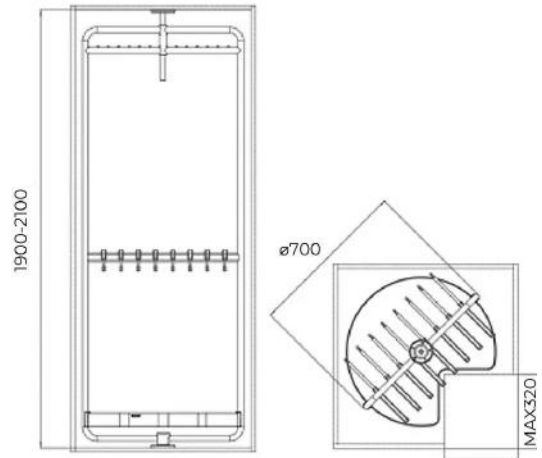

## SLIDE OUT HIDE-AWAY REVOLVING MIRROR

*A hide-away side-mounted mirror that pulls out and rotates to your required position*

PRODUCT ID	FINISH	DIMENSIONS	FEATURES
706161	Teal	400x55x1700mm	1.7 meter in height, Side mount
706161S	Natural	400x55x1700mm	1.7 meter in height, Side mount

## WARDROBE HANGING ROD/CLOTHES RAIL

*Styled clothes hanging rod - can be cut to size and mounted with a pair of rod holders*

PRODUCT ID	FINISH	DIMENSIONS	FEATURES
706191	Teal	3000x17x35mm	3 metres in length
706191S	Natural	3000x17x35mm	3 metres in length

## ROTATING MULTIFUNCTIONAL TROUSER RACK

Rotatable corner clothes rack comes with three storage tiers where you can hang multiple clothing and accessories.

PRODUCT ID	FINISH	CABINET	DIMENSIONS	FEATURES
706202	Teal	≥ 800mm	700x(1900-2100)mm	3-tier + Rotatable
706202S	Natural	≥ 800mm	700x(1900-2100)mm	3-tier + Rotatable