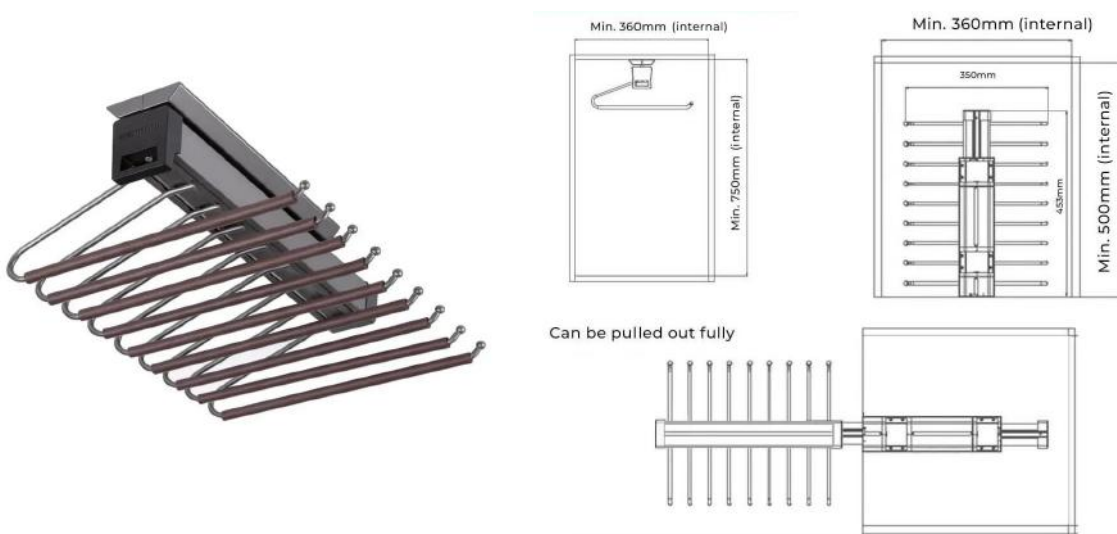

PRODUCT ID	CABINET	DIMENSIONS	FEATURES	CAPACITY
703502S	400mm	350x453x170mm	Anti-slip rails	Up to 9 trousers

A Natural Series