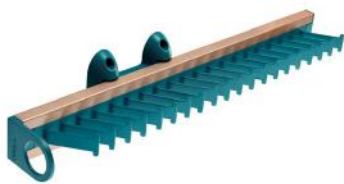

## ROTATING SHOE RACK - PREMIUM TRAY STYLE

The most popular shoe storage solution to display and easily access up to 36 pairs of shoes

FRONT VIEW Unit Dimensions

TOP VIEW Internal Cabinet Requirements

PRODUCT ID	FINISH	CABINET	DIMENSIONS	CAPACITY
703591	Teal	800mm	685x370x(1910-2110)mm	Up to 36 pairs of shoes
703591S	Natural	800mm	685x370x(1910-2110)mm	Up to 36 pairs of shoes

## SLIDE OUT WARDROBE TIE RACK

Hangs up to 20 ties providing full visibility and accessibility  
Can be installed on left or right side of cabinet

FRONT VIEW

TOP VIEW

PRODUCT ID	FINISH	DIMENSIONS	FEATURES
703541	Teal	85x435x95mm	Left or right side installation
703541S	Natural	85x435x95mm	Left or right side installation