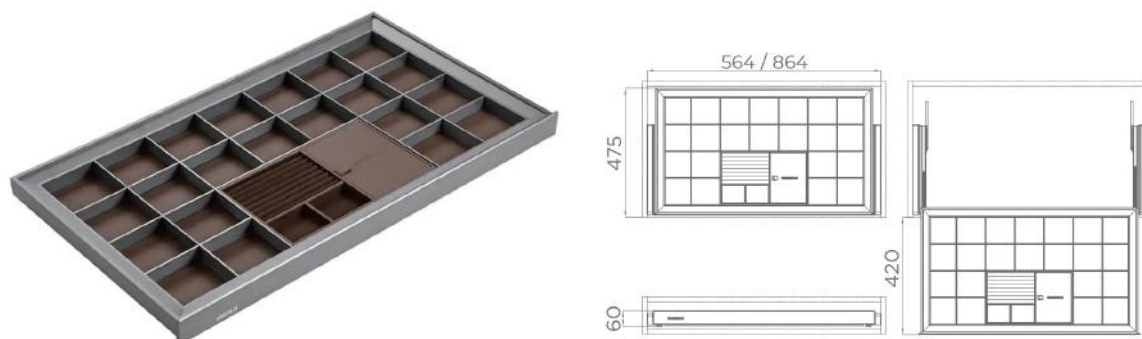

PULL OUT ACCESSORIES / JEWELLERY STORAGE BOX

*Ideal to store jewellery, watches, small items and belts
Includes ring storage section and covered section*

PRODUCT ID	CABINET	W x D x H	FEATURES
703741S	600mm	564x475x60mm	Soft Close
703744S	900mm	864x475x60mm	Soft Close

PULL OUT WARDROBE STORAGE TRAY

*Ideal to store belts, rolled ties or scarves, and smaller items
Larger section for lingerie, folded clothing or displaying preferred items.*