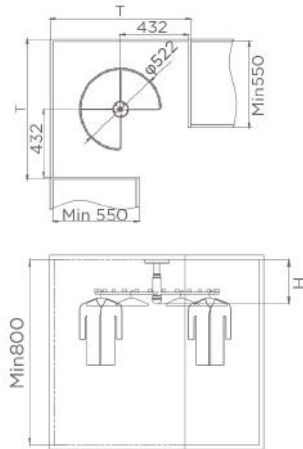

## SLIDE OUT WARDROBE TIE RACK

Hangs up to 20 ties providing full visibility and accessibility  
Can be installed on left or right side of cabinet

FRONT VIEW

TOP VIEW

PRODUCT ID	FINISH	DIMENSIONS	FEATURES
703541	Teal	85x435x95mm	Left or right side installation
703541S	Natural	85x435x95mm	Left or right side installation

## ROTATING CLOTHES RACK

*Innovative corner rotatable hanging solution for up to 20 hanging items*

PRODUCT ID	FINISH	CABINET	DIMENSIONS	FEATURES
703501	Teal	≥900mm	530x195MM	Rotatable rack
703501S	Natural	≥900mm	522x188mm	Rotatable rack