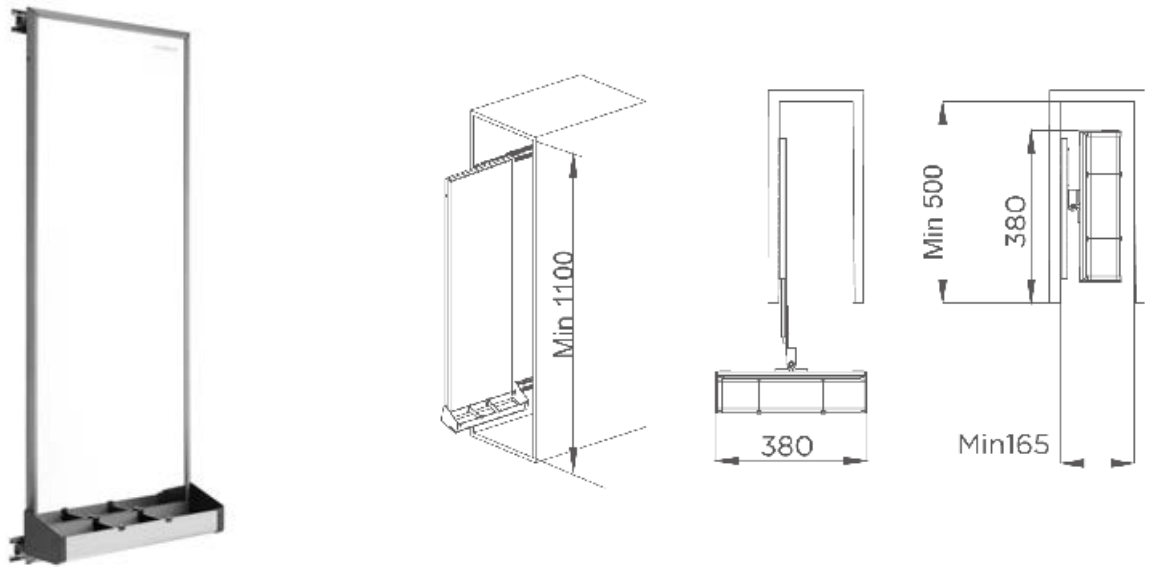

## TIE RACK

*Hangs up to 20 ties providing full visibility and accessibility  
Can be installed on left or right side of cabinet*

PRODUCT ID	CABINET	DIMENSIONS	FEATURES
703541S	-	85x435x95mm	Left or right side installation

## HANGING ROD AND MOUNTS

*Styled clothes hanging rod - can be cut to size and mounted with a pair of rod holders*

PRODUCT ID	DIMENSIONS	FEATURES
703581S	3000X15X38mm	Can be cut to required size

HIGOLD

## SLIDE OUT HIDE-AWAY REVOLVING MIRROR WITH STORAGE TRAY

*A hide-away side-mounted mirror that pulls out and rotates to your required position  
Integrated storage tray at base is ideal for small items like accessories, cosmetics and fragrances*