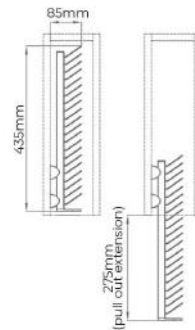

### LIFT UP AND DOWN CLOTHES HANGING RACK

*Overhead storage solution with convenient pull down arm  
Hydraulic system offers the effortless movements*

PRODUCT ID	FINISH	CABINET	DIMENSIONS	FEATURES
703156	Teal	900-1100	(864-1064)x500x830mm	Width is extendable
703156S	Natural	900-1100mm	(864x1064)x500x830mm	Width is extendable

## ROTATING SHOE RACK - PREMIUM TRAY STYLE

The most popular shoe storage solution to display and easily access up to 36 pairs of shoes

FRONT VIEW Unit Dimensions

TOP VIEW Internal Cabinet Requirements

PRODUCT ID	FINISH	CABINET	DIMENSIONS	CAPACITY
703591	Teal	800mm	685x370x(1910-2110)mm	Up to 36 pairs of shoes
703591S	Natural	800mm	685x370x(1910-2110)mm	Up to 36 pairs of shoes

## SLIDE OUT WARDROBE TIE RACK

Hangs up to 20 ties providing full visibility and accessibility  
Can be installed on left or right side of cabinet

FRONT VIEW

TOP VIEW

PRODUCT ID	FINISH	DIMENSIONS	FEATURES
703541	Teal	85x435x95mm	Left or right side installation
703541S	Natural	85x435x95mm	Left or right side installation