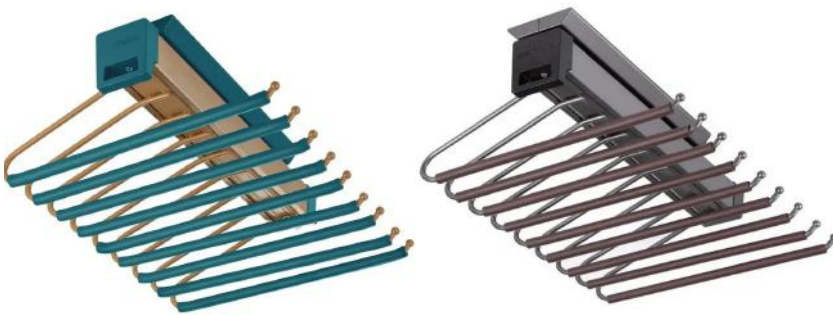

PRODUCT ID	FINISH	CABINET	DIMENSIONS	FEATURES
703502	Teal	400mm	350x475x170mm	Anti-slip rails
703502S	Natural	400mm	350x453x170mm	Anti-slip rails

Natural Series

Teal Series