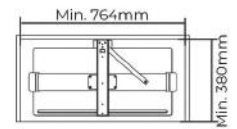

### LIFT UP AND DOWN CLOTHES HANGING RACK

*Overhead storage solution with convenient pull down arm  
Hydraulic system offers the effortless movements*

PRODUCT ID	FINISH	CABINET	DIMENSIONS	FEATURES
703156	Teal	900-1100	(864-1064)x500x830mm	Width is extendable
703156S	Natural	900-1100mm	(864x1064)x500x830mm	Width is extendable

## ROTATING SHOE RACK - PREMIUM TRAY STYLE

The most popular shoe storage solution to display and easily access up to 36 pairs of shoes

FRONT VIEW Unit Dimensions

TOP VIEW Internal Cabinet Requirements

PRODUCT ID	FINISH	CABINET	DIMENSIONS	CAPACITY
703591	Teal	800mm	685x370x(1910-2110)mm	Up to 36 pairs of shoes
703591S	Natural	800mm	685x370x(1910-2110)mm	Up to 36 pairs of shoes