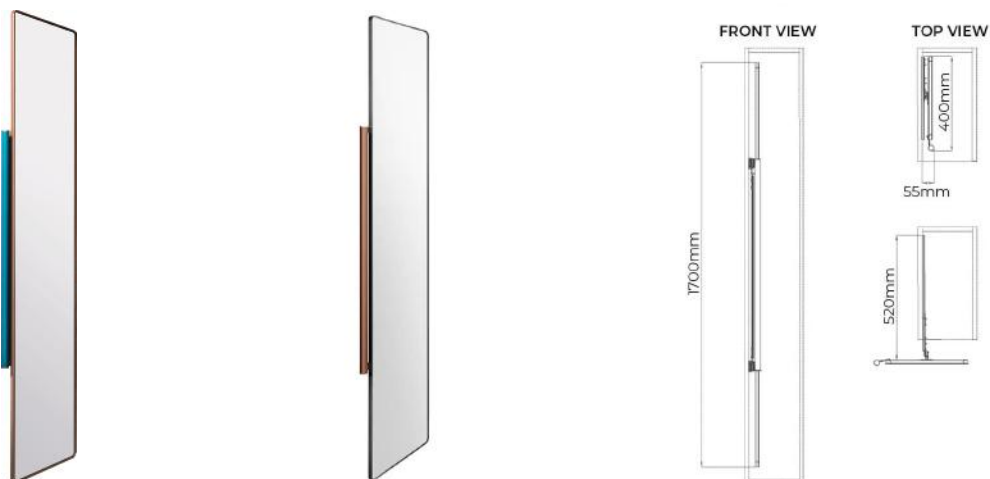

## SLIDE OUT HIDE-AWAY REVOLVING MIRROR

*A hide-away side-mounted mirror that pulls out and rotates to your required position*

PRODUCT ID	FINISH	DIMENSIONS	FEATURES
706161	Teal	400x55x1700mm	1.7 meter in height, Side mount
706161S	Natural	400x55x1700mm	1.7 meter in height, Side mount