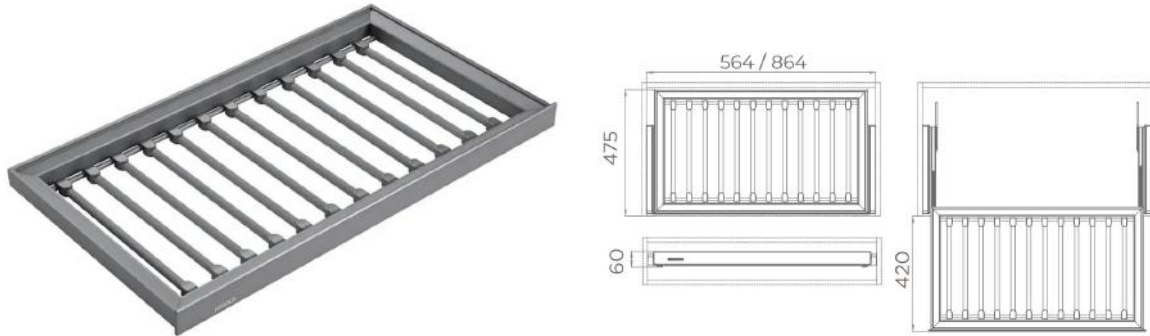

PULL OUT TROUSER RACK

Stores up to 12 pairs of trousers (900mm wide model)
Removable rods to lift out and replace trousers easily

PRODUCT ID	CABINET	DIMENSIONS	FEATURES	CAPACITY
703721S	600mm	564x475x60mm	Soft Close	Up to 6 trousers
703724S	900mm	864x475x60mm	Soft Close	Up to 12 trousers