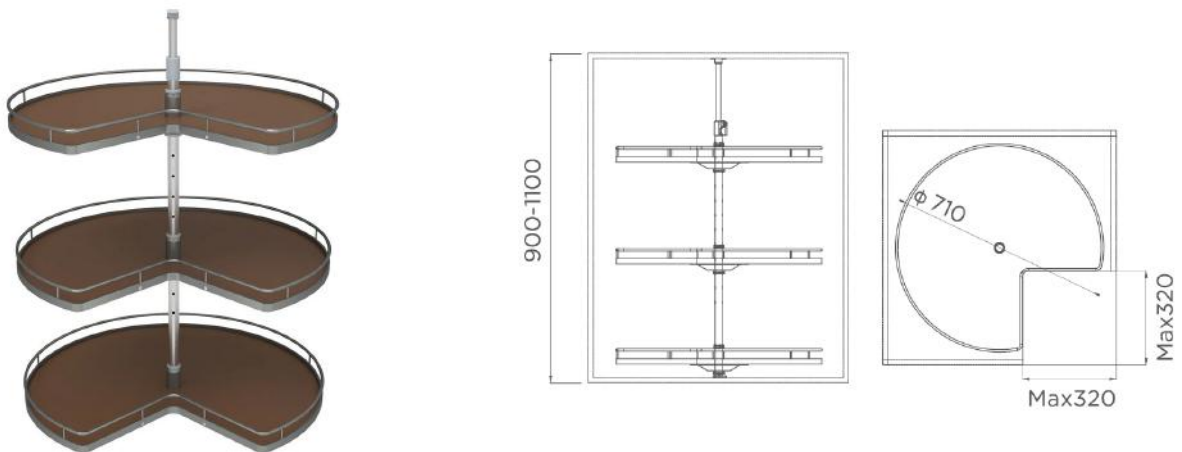

PRODUCT ID	CABINET	DIMENSIONS	FEATURES	CAPACITY
703533S	400mm	710x(900-1100)mm	Anti-slip rails	Up to 9 trousers

A Natural Series