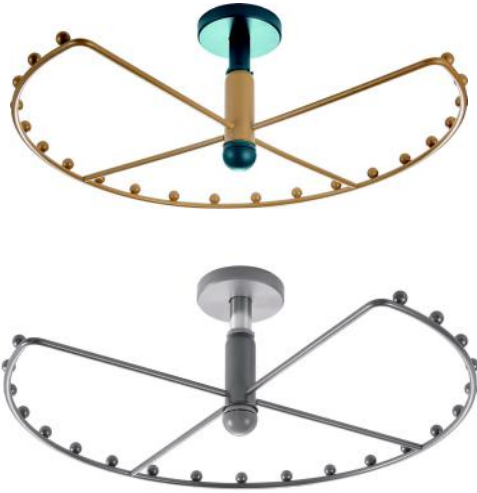

ROTATING CLOTHES RACK

Innovative corner rotatable hanging solution for up to 20 hanging items

PRODUCT ID	FINISH	CABINET	DIMENSIONS	FEATURES
703501	Teal	≥900mm	530x195MM	Rotatable rack
703501S	Natural	≥900mm	522x188mm	Rotatable rack

TROUSERS HOLDER

*A convenient top mounted storage solution for up to 9 pairs of trousers
Fully extendable for complete access*