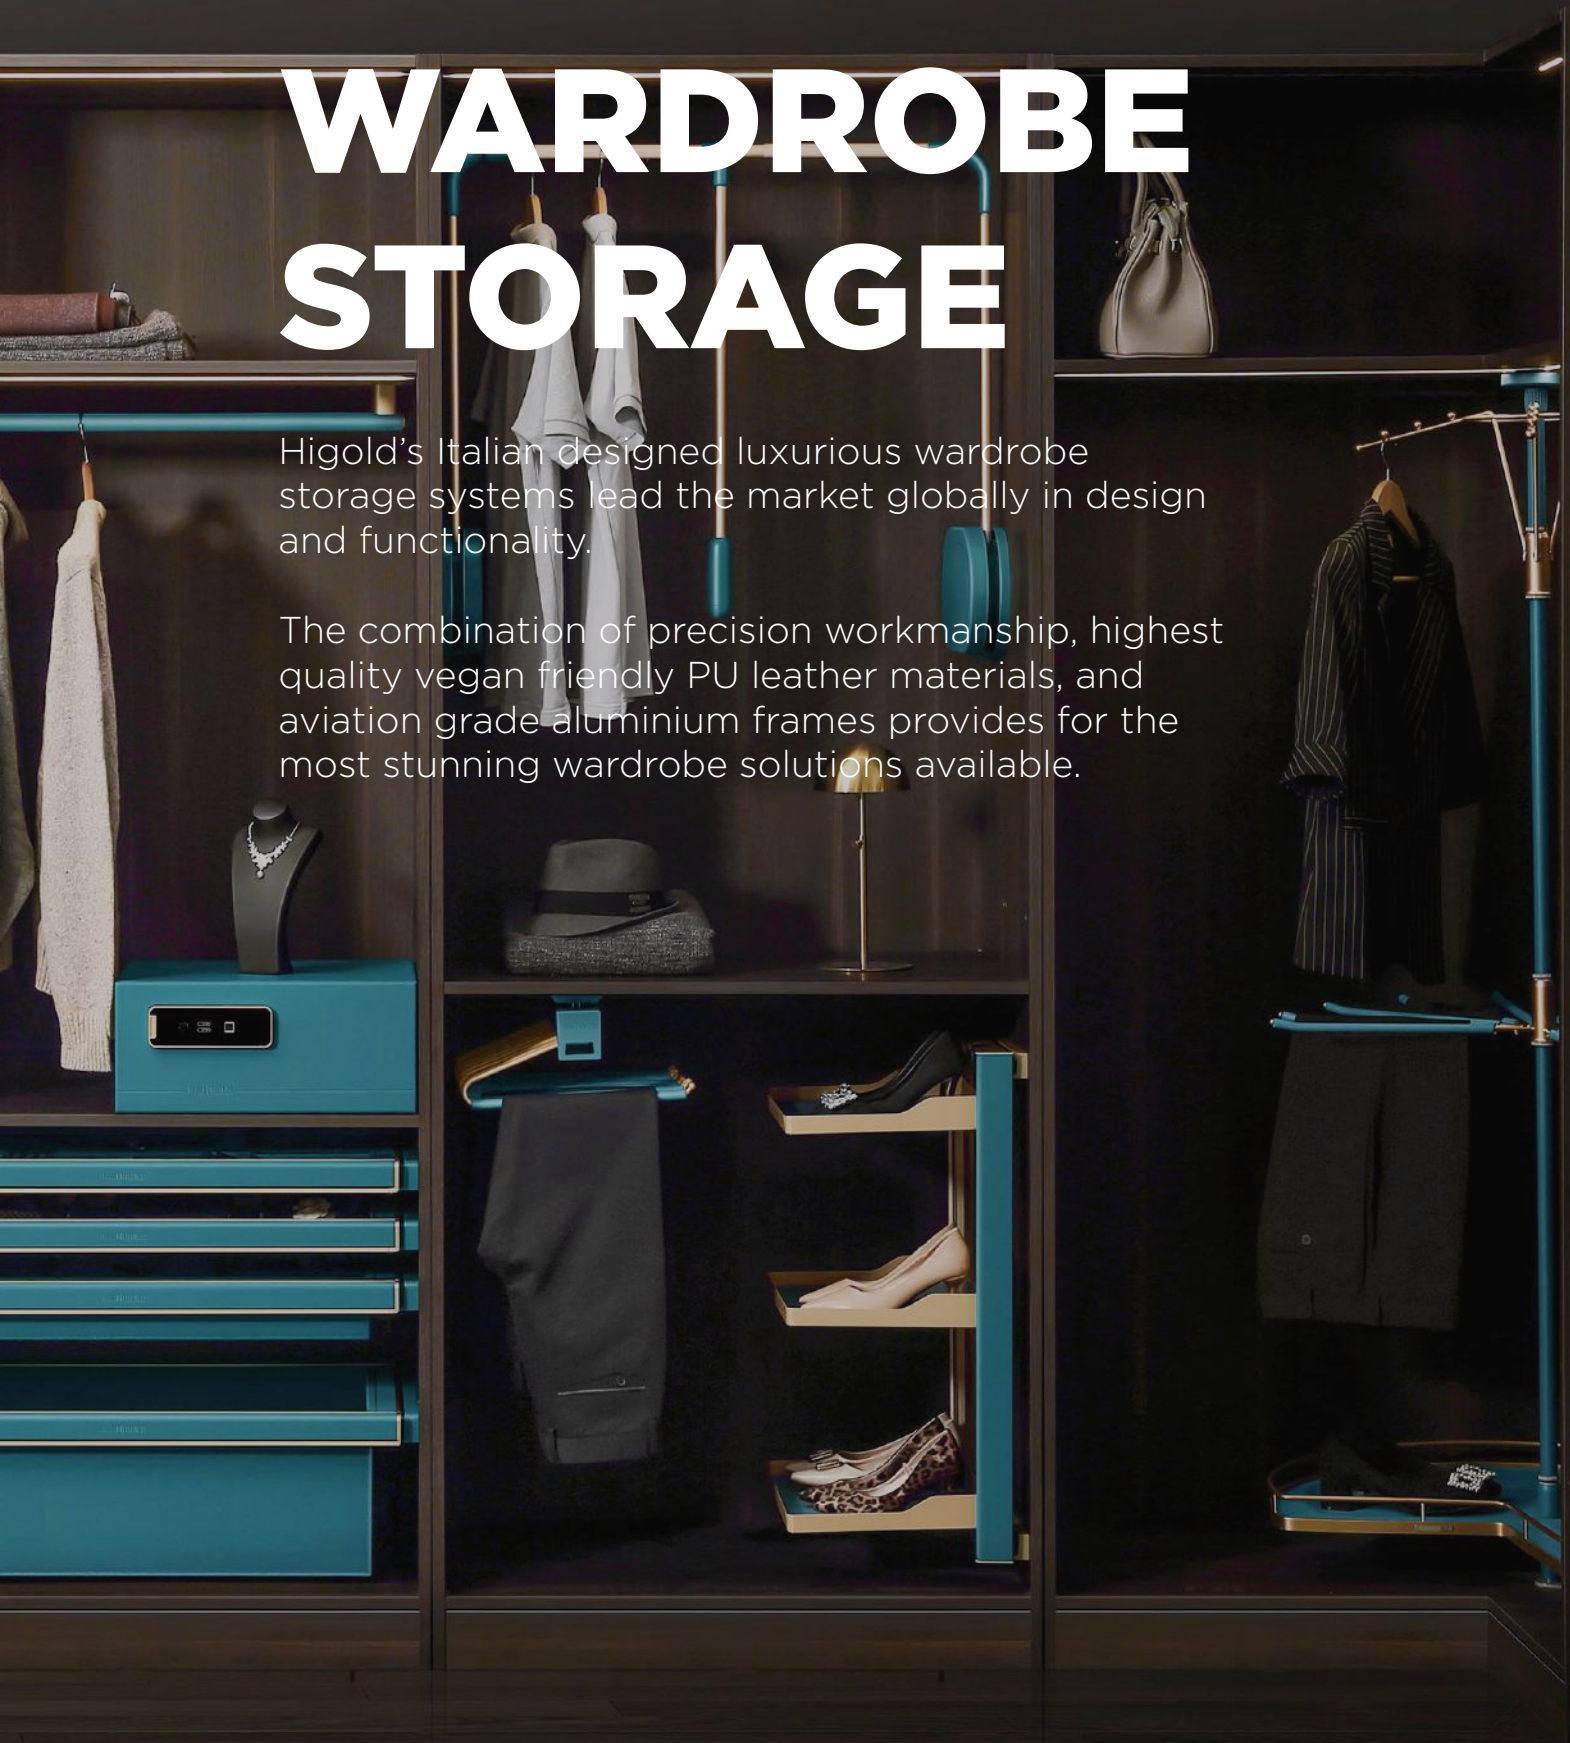

# WARDROBE STORAGE

Higold's Italian designed luxurious wardrobe storage systems lead the market globally in design and functionality.

The combination of precision workmanship, highest quality vegan friendly PU leather materials, and aviation grade aluminium frames provides for the most stunning wardrobe solutions available.