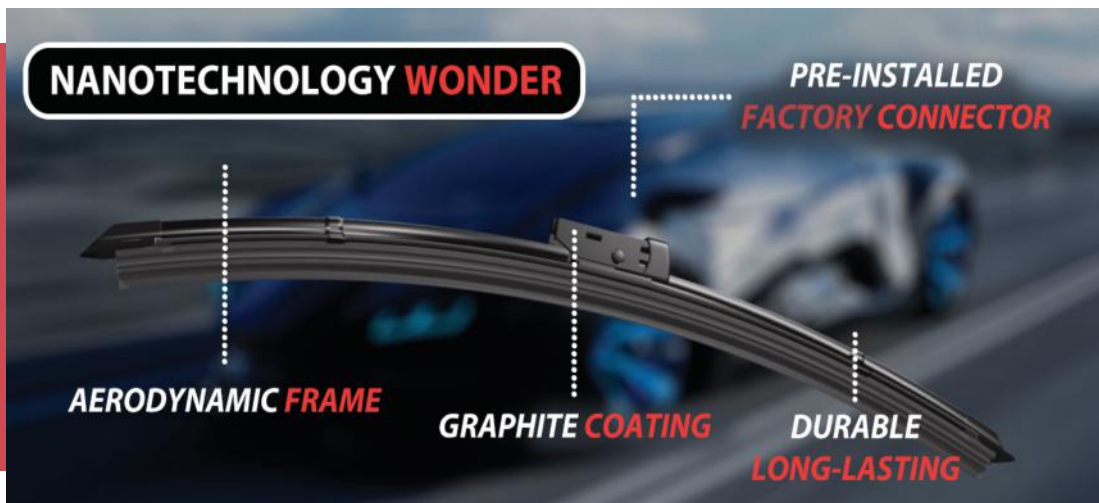

Authorized Distributor of the
OSRAM

HQ

Automotive

OSRAM

AERO***DYNAMIC***
WIPER BLADES

HQ Automotive Aero Dynamic Twin-Box Car Wipers are a set of two wiper blades – one for the driver's side and one for the passenger's side – with precisely matched lengths and factory OEM-standard attachments. They are designed to fit specific car models perfectly, ensuring ideal compatibility. These wipers are known for their quality and performance, which closely match or even exceed those installed as standard in automotive factories. Additionally, they feature an advanced graphite coating developed using nanotechnology, providing exceptional durability and effective water removal from the windscreen.

In our offer, we have over 120 indexes from the **Aero Dynamic Twin-Box** series.

A list with specific car model matches is available in the catalog.

Hybrid Wiper Blade

HQ AUTOMOTIVE

A hybrid car wiper blade combines the characteristics of traditional and flat wipers, offering durability and stability at higher driving speeds due to its rigid, aerodynamic design. Its flexible rubber element ensures quiet and effective water removal from the windscreen, which is crucial for safety.

Hybrid wipers often come equipped with special coatings that reduce friction and noise while enhancing durability. Because of their construction, they are more resistant to weather conditions such as snow and ice, making them an ideal choice for drivers seeking reliability and efficiency in diverse weather conditions.