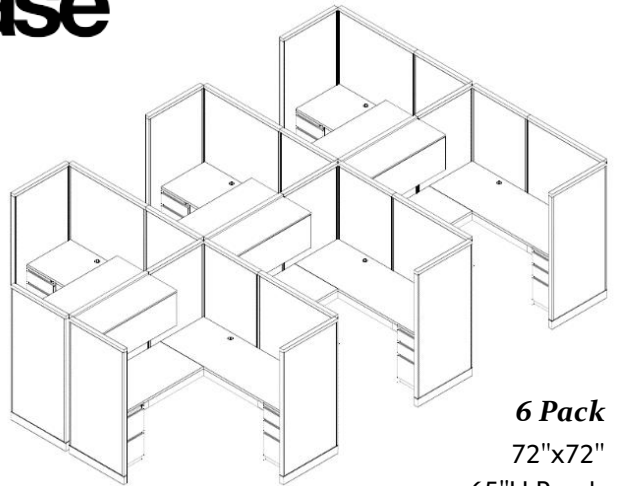

8 Pack
30"x60"
53"H Panels
\$ 2,795 List/Seat

6 Pack
72"x72"
53"H Panels
\$ 5,075 List/Seat

Steelcase

6 Pack
72"x72"
65"-53"H Panels
\$ 6,945 List/Seat

6 Pack
72"x72"
65"H Panels
\$ 7,075 List/Seat

WORKSTATIONS IN FIVE