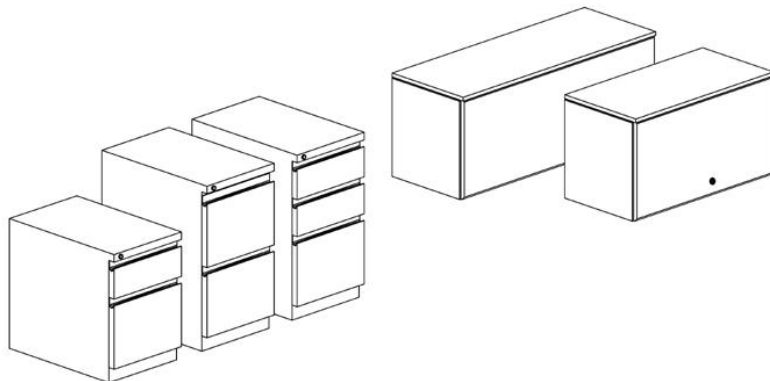

Thermally-Fused Laminate (TFL) Surfaces

	List
Worksurface TFL w/ 2" Grommet, 24"x42"x1"	$ 285
Worksurface TFL w/ 2" Grommet, 24"x48"x1"	$ 295
Worksurface TFL w/ 2" Grommet, 24"x60"x1"	$ 385
Worksurface TFL w/ 2" Grommet, 24"x72"x1"	$ 425
Worksurface TFL w/ 2" Grommet, 30"x60"x1"	$ 480
Worksurface TFL w/ 2" Grommet, 30"x72"x1"	$ 535
Transaction Top TFL, 15"x30",x1"	$ 175
Transaction Top TFL, 15"x42",x1"	$ 275