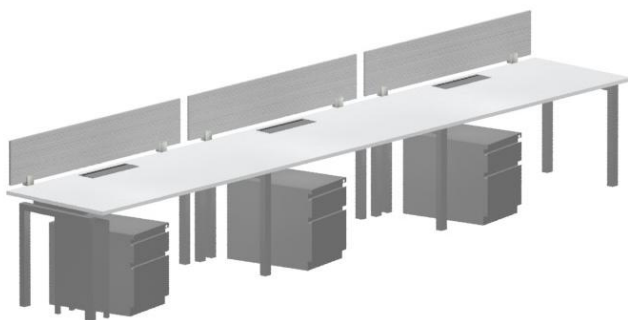

BENCHING IN FIVE

Pinwheel
120"x48"
\$ 4,325 List/Seat

Pod of Six
30"x60"
\$ 2,650 List/Seat

STRETCH
benching system

Run of Three
30"x60"
\$ 3,425 List/Seat

Run of Three
72"x72"
\$ 4,800 List/Seat

DESKS IN FIVE

Skyline

List

Desk with Hanging BF, 30"x60"	\$ 1,405
Credenza with BBF and FF, 24"x72"	\$ 2,595
L-Desk with BBF and FF, 30"x66"/24"x42"	\$ 3,215
L-Desk with BBF and FF, 30"x72"/24"x48"	\$ 3,400
U-Desk, 30"x66"/24"x42"/24"x66"	\$ 3,830
U-Desk, 30"x72"/24"x48"/24"x72"	\$ 4,020
2 Drawer Lateral File with Top, 36"	\$ 1,700
Hutch with Black Tack Board, 72"x36"	\$ 1,300
3 Shelf Bookcase, 48"	\$ 750

LCS

List

Desk with Hanging BF, 30"x60"	\$ 1,365
Credenza with BBF and FF, 24"x72"	\$ 2,590
L-Desk with BBF and FF, 30"x66"/24"x42"	\$ 3,225
L-Desk with BBF and FF, 36"x72"/24"x48"	\$ 3,375
U-Desk, 30"x66"/24"x42"/24"x66"	\$ 3,975
U-Desk, 36"x72"/24"x48"/24"x72"	\$ 4,165
2 Drawer Lateral File with Top, 36"	\$ 1,700
Hutch with Black Tack Board, 72"x36"	\$ 1,250
3 Shelf Bookcase, 48"	\$ 765