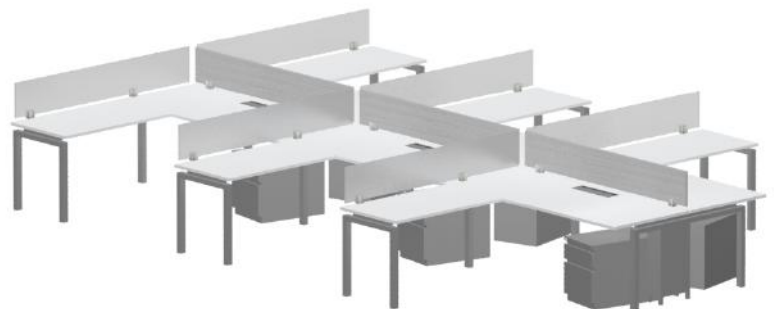

BENCHING IN FIVE

Pinwheel
120"x48"
\$ 4,325 List/Seat

Pod of Six
30"x60"
\$ 2,650 List/Seat

STRETCH
benching system

Run of Three
30"x60"
\$ 3,425 List/Seat

Run of Three
72"x72"
\$ 4,800 List/Seat

DESKS IN FIVE

Skyline

List

Desk with Hanging BF, 30"x60"	\$ 1,405
Credenza with BBF and FF, 24"x72"	\$ 2,595
L-Desk with BBF and FF, 30"x66"/24"x42"	\$ 3,215
L-Desk with BBF and FF, 30"x72"/24"x48"	\$ 3,400
U-Desk, 30"x66"/24"x42"/24"x66"	\$ 3,830
U-Desk, 30"x72"/24"x48"/24"x72"	\$ 4,020
2 Drawer Lateral File with Top, 36"	\$ 1,700
Hutch with Black Tack Board, 72"x36"	\$ 1,300
3 Shelf Bookcase, 48"	\$ 750

LCS

List

Desk with Hanging BF, 30"x60"	\$ 1,365
Credenza with BBF and FF, 24"x72"	\$ 2,590
L-Desk with BBF and FF, 30"x66"/24"x42"	\$ 3,225
L-Desk with BBF and FF, 36"x72"/24"x48"	\$ 3,375
U-Desk, 30"x66"/24"x42"/24"x66"	\$ 3,975
U-Desk, 36"x72"/24"x48"/24"x72"	\$ 4,165
2 Drawer Lateral File with Top, 36"	\$ 1,700
Hutch with Black Tack Board, 72"x36"	\$ 1,250
3 Shelf Bookcase, 48"	\$ 765