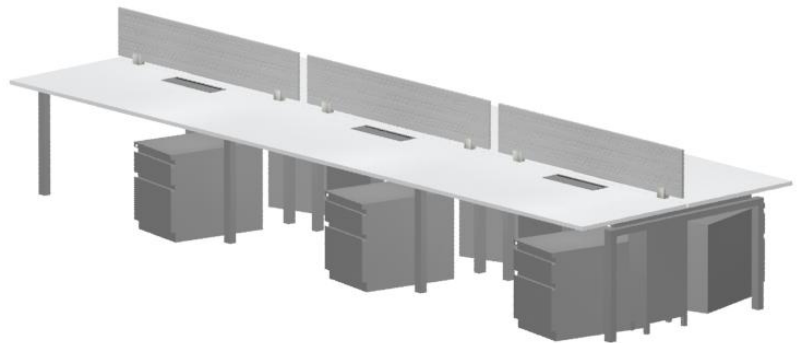

BENCHING IN FIVE

Pinwheel
120"x48"
\$ 4,325 List/Seat

Pod of Six
30"x60"
\$ 2,650 List/Seat

STRETCH
benching system

Run of Three
30"x60"
\$ 3,425 List/Seat

Run of Three
72"x72"
\$ 4,800 List/Seat

DESKS IN FIVE

Skyline

List

Desk with Hanging BF, 30"x60"	\$ 1,405
Credenza with BBF and FF, 24"x72"	\$ 2,595
L-Desk with BBF and FF, 30"x66"/24"x42"	\$ 3,215
L-Desk with BBF and FF, 30"x72"/24"x48"	\$ 3,400
U-Desk, 30"x66"/24"x42"/24"x66"	\$ 3,830
U-Desk, 30"x72"/24"x48"/24"x72"	\$ 4,020
2 Drawer Lateral File with Top, 36"	\$ 1,700
Hutch with Black Tack Board, 72"x36"	\$ 1,300
3 Shelf Bookcase, 48"	\$ 750