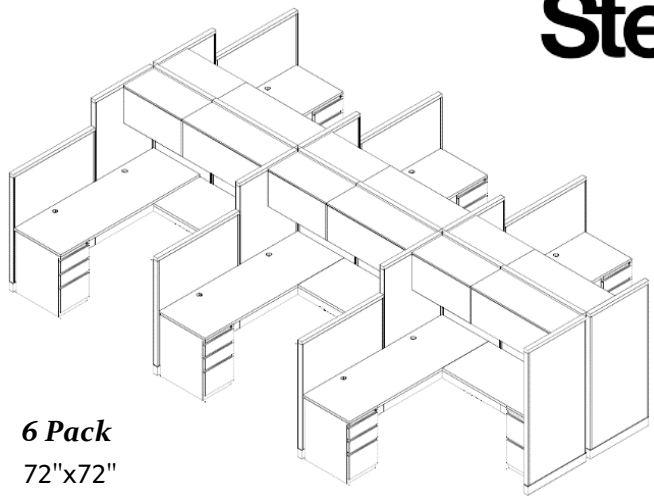

8 Pack
30"x60"
53"H Panels
\$ 2,795 List/Seat

6 Pack
72"x72"
53"H Panels
\$ 5,075 List/Seat

Steelcase

6 Pack
72"x72"
65"-53"H Panels
\$ 6,945 List/Seat

6 Pack
72"x72"
65"H Panels
\$ 7,075 List/Seat

WORKSTATIONS IN FIVE