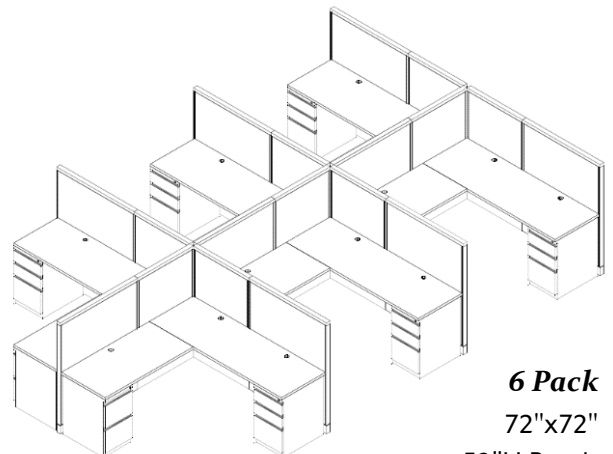

8 Pack
30"x60"
53"H Panels
\$ 2,795 List/Seat

6 Pack
72"x72"
53"H Panels
\$ 5,075 List/Seat

Steelcase

6 Pack
72"x72"
65"-53"H Panels
\$ 6,945 List/Seat

6 Pack
72"x72"
65"H Panels
\$ 7,075 List/Seat

WORKSTATIONS IN FIVE