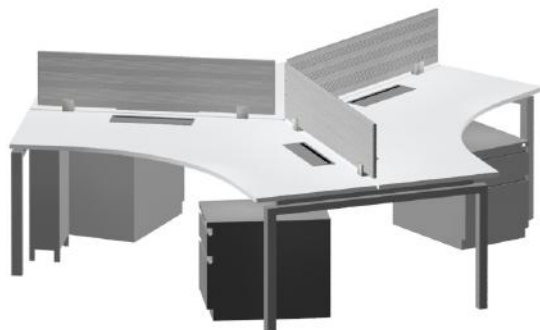

BENCHING IN FIVE

Pinwheel
120"x48"
\$ 4,325 List/Seat

Pod of Six
30"x60"
\$ 2,650 List/Seat

STRETCH
benching system

Run of Three
30"x60"
\$ 3,425 List/Seat

Run of Three
72"x72"
\$ 4,800 List/Seat

DESKS IN FIVE

Skyline

List

Desk with Hanging BF, 30"x60"	\$ 1,405
Credenza with BBF and FF, 24"x72"	\$ 2,595
L-Desk with BBF and FF, 30"x66"/24"x42"	\$ 3,215
L-Desk with BBF and FF, 30"x72"/24"x48"	\$ 3,400
U-Desk, 30"x66"/24"x42"/24"x66"	\$ 3,830
U-Desk, 30"x72"/24"x48"/24"x72"	\$ 4,020
2 Drawer Lateral File with Top, 36"	\$ 1,700
Hutch with Black Tack Board, 72"x36"	\$ 1,300
3 Shelf Bookcase, 48"	\$ 750