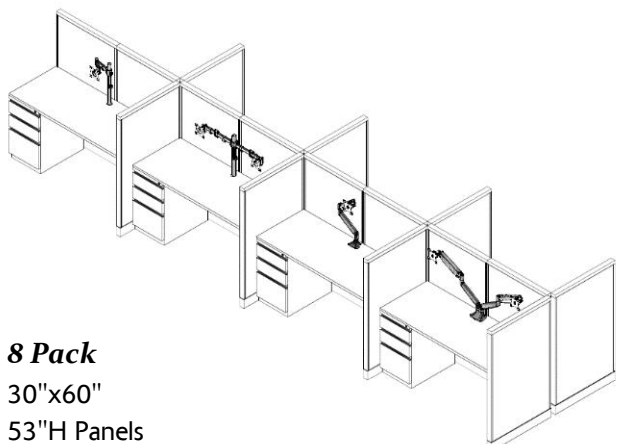

8 Pack
30"x60"
53"H Panels
$ 2,795 List/Seat