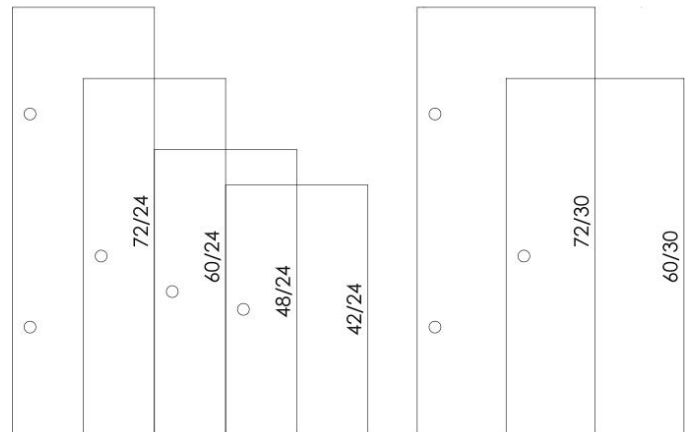

Thermally-Fused Laminate (TFL) Surfaces

	List
Worksurface TFL w/ 2" Grommet, 24"x42"x1"	$ 285
Worksurface TFL w/ 2" Grommet, 24"x48"x1"	$ 295
Worksurface TFL w/ 2" Grommet, 24"x60"x1"	$ 385
Worksurface TFL w/ 2" Grommet, 24"x72"x1"	$ 425
Worksurface TFL w/ 2" Grommet, 30"x60"x1"	$ 480
Worksurface TFL w/ 2" Grommet, 30"x72"x1"	$ 535
Transaction Top TFL, 15"x30",x1"	$ 175
Transaction Top TFL, 15"x42",x1"	$ 275