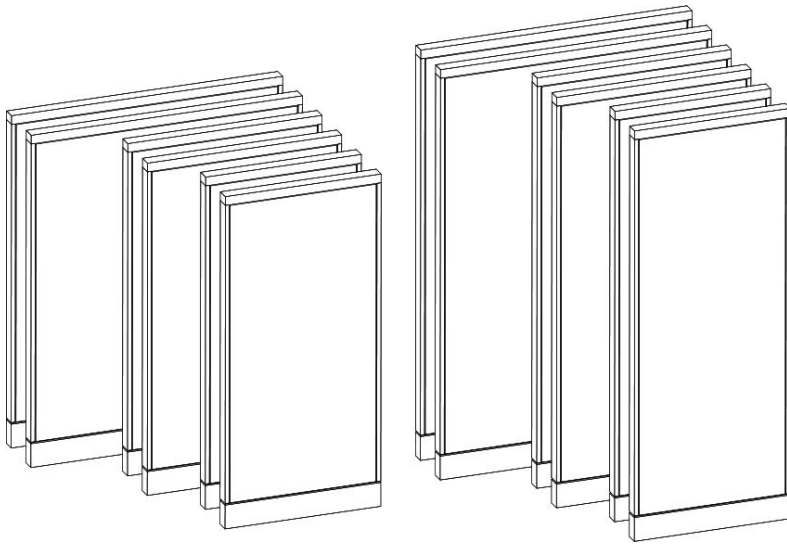

8 Pack
30"x60"
53"H Panels
\$ 2,795 List/Seat

6 Pack
72"x72"
53"H Panels
\$ 5,075 List/Seat

Steelcase

6 Pack
72"x72"
65"-53"H Panels
\$ 6,945 List/Seat

6 Pack
72"x72"
65"H Panels
\$ 7,075 List/Seat

WORKSTATIONS IN FIVE