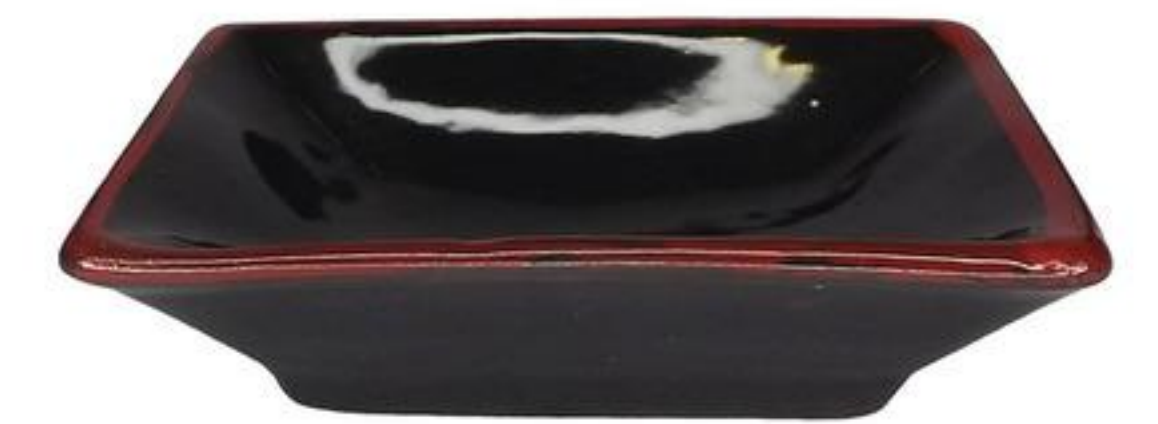

CRUISER CONDIMENT

SWO3-O62 - 10 cm x 7 cm x 3 cm

Capacity : 40 ml