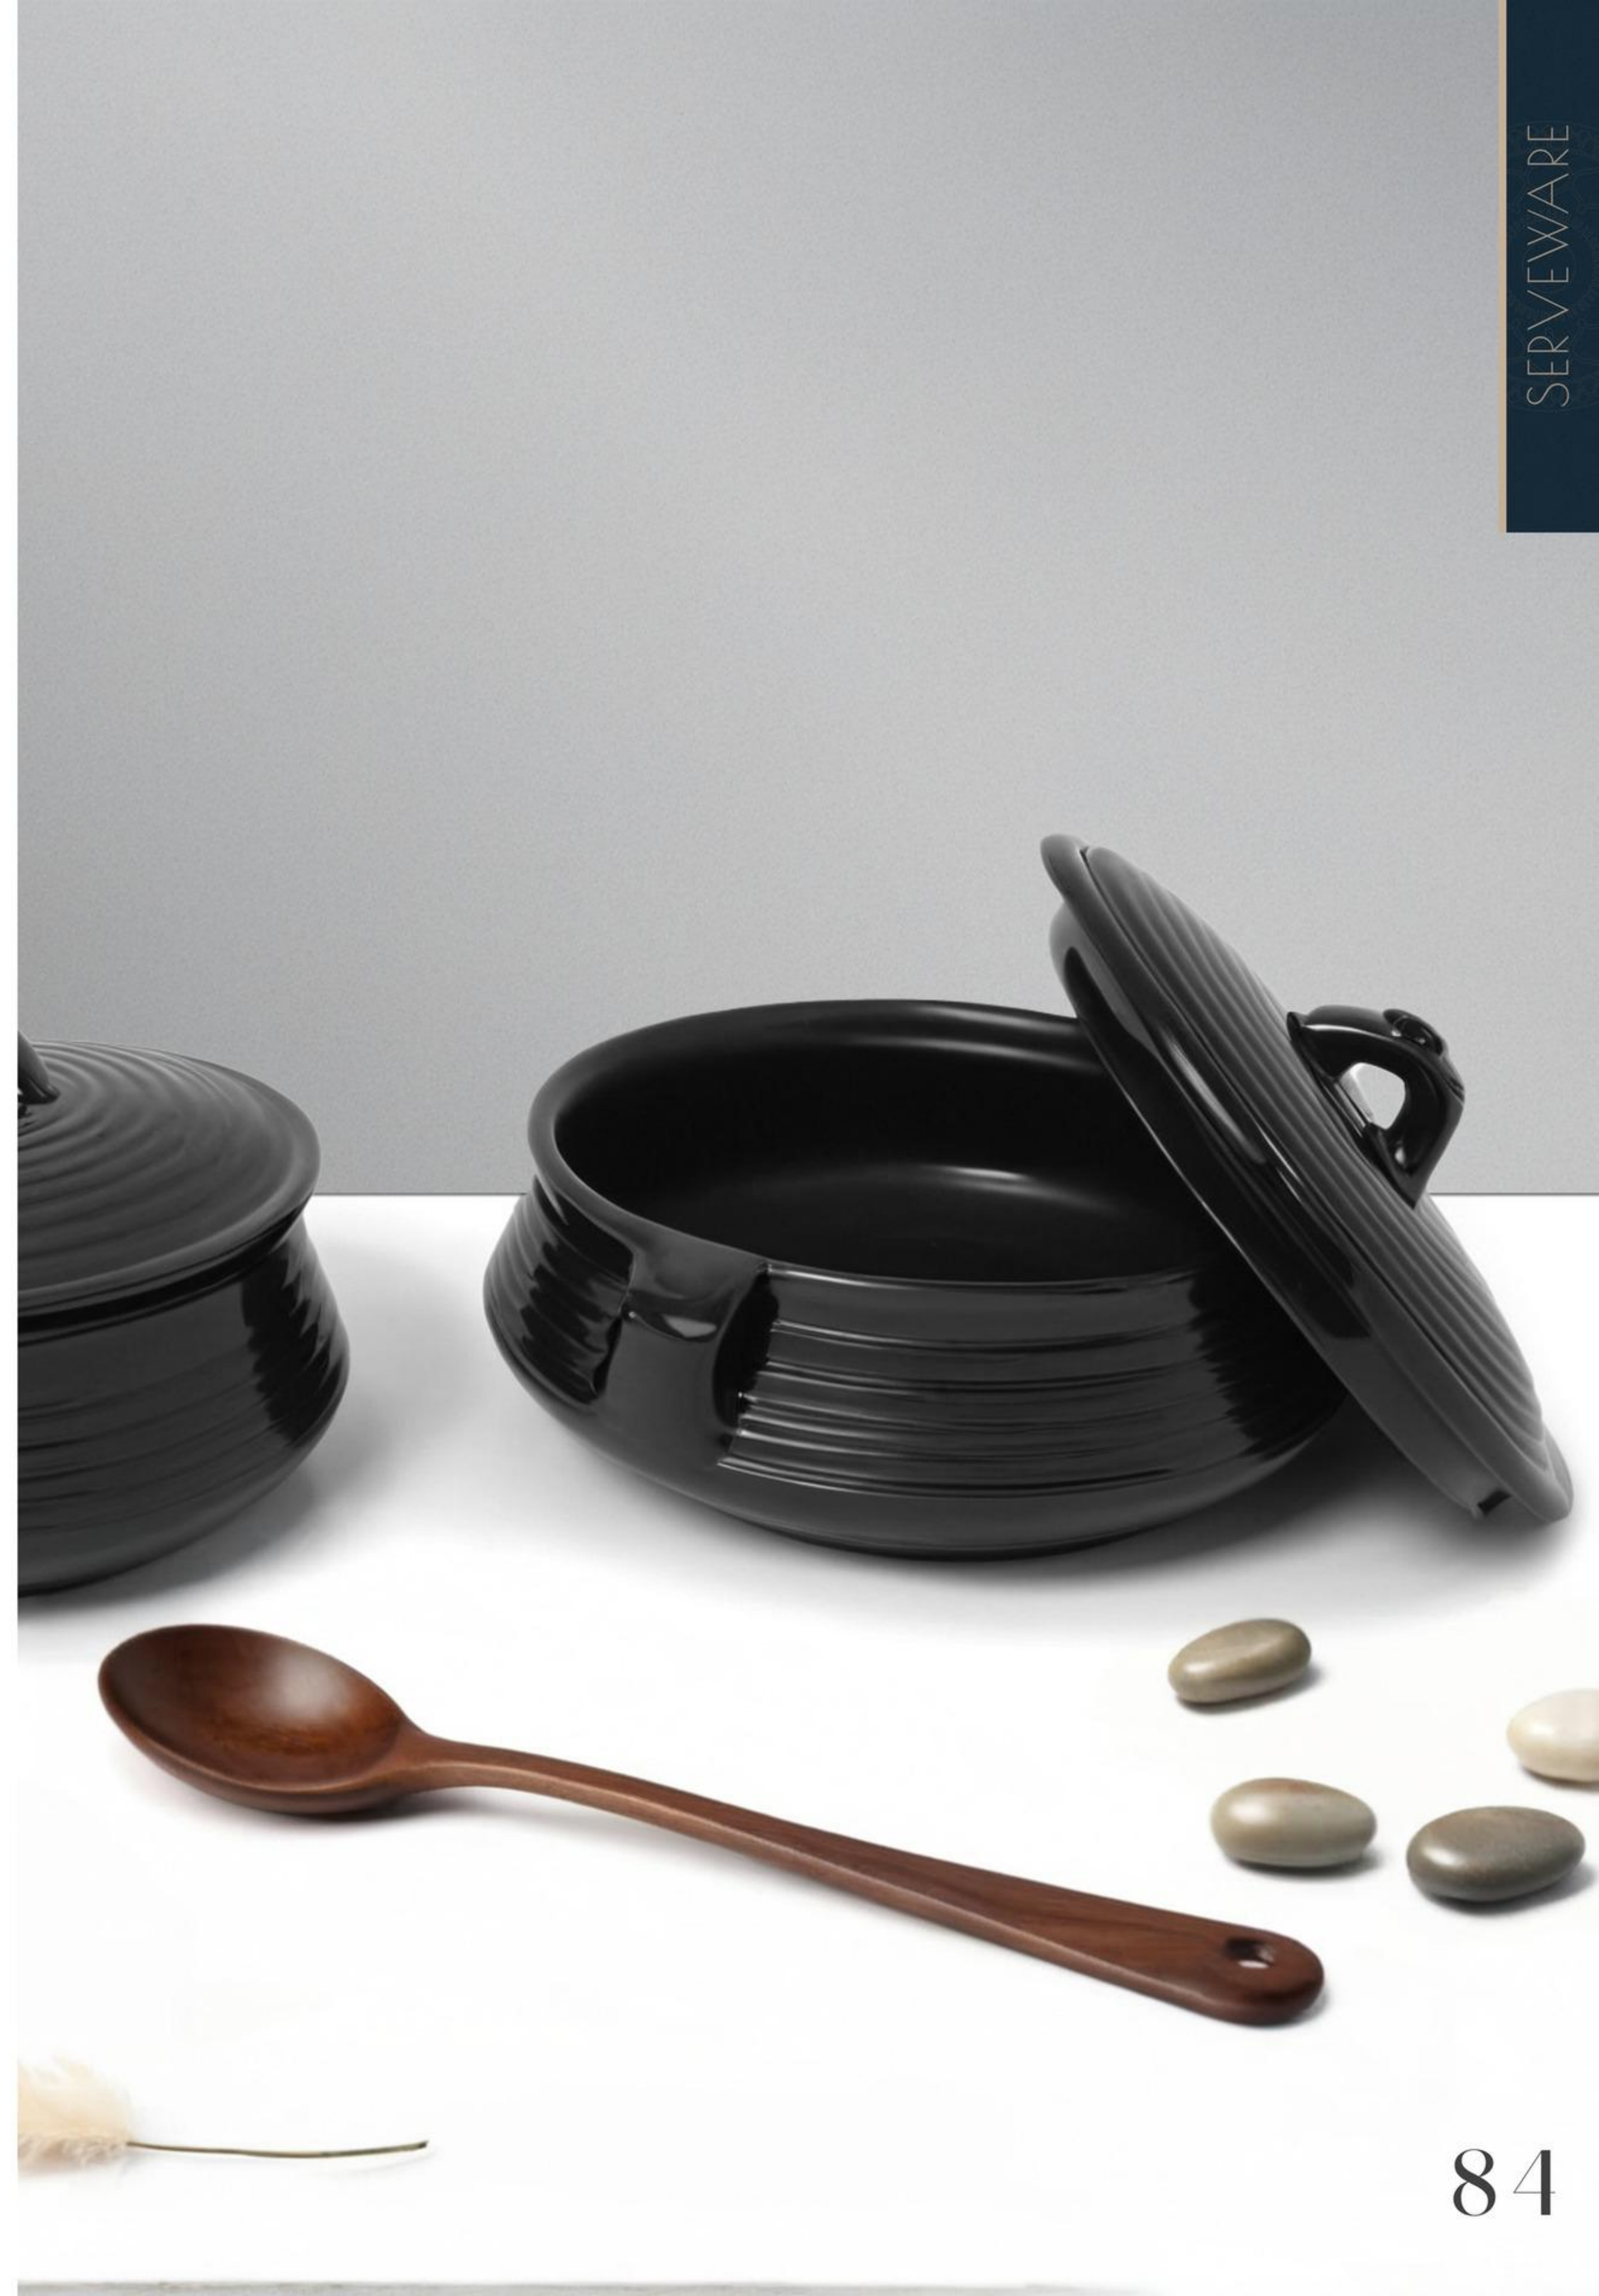

SWO6-104 - Ø 12.5 cm x 5.5 cm

CAPACITY : 250 ml

SWO6-105 - Ø 14 cm x 6.5 cm

CAPACITY : 300 ml

SWO6-110 - Ø 12.5 cm x 5 cm

CAPACITY : 250 ml

SWO6-111 - Ø 15.5 cm x 5 cm

CAPACITY : 500 ml

SWO6-116 - Ø 12 cm x 5 cm

CAPACITY : 300 ml

SWO6-117 - Ø 15.5 cm x 6 cm

Capacity : 500 ml