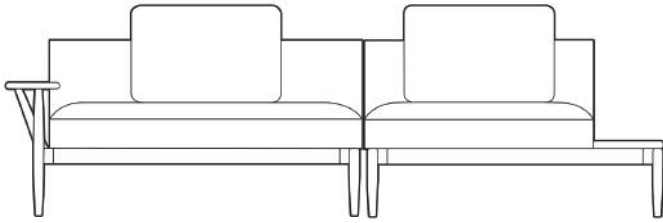

SOFA

E300

Designer EOOS

Since 2021

Size W 2530 x D 880 x H 820

Material

Leather (group B), Oak