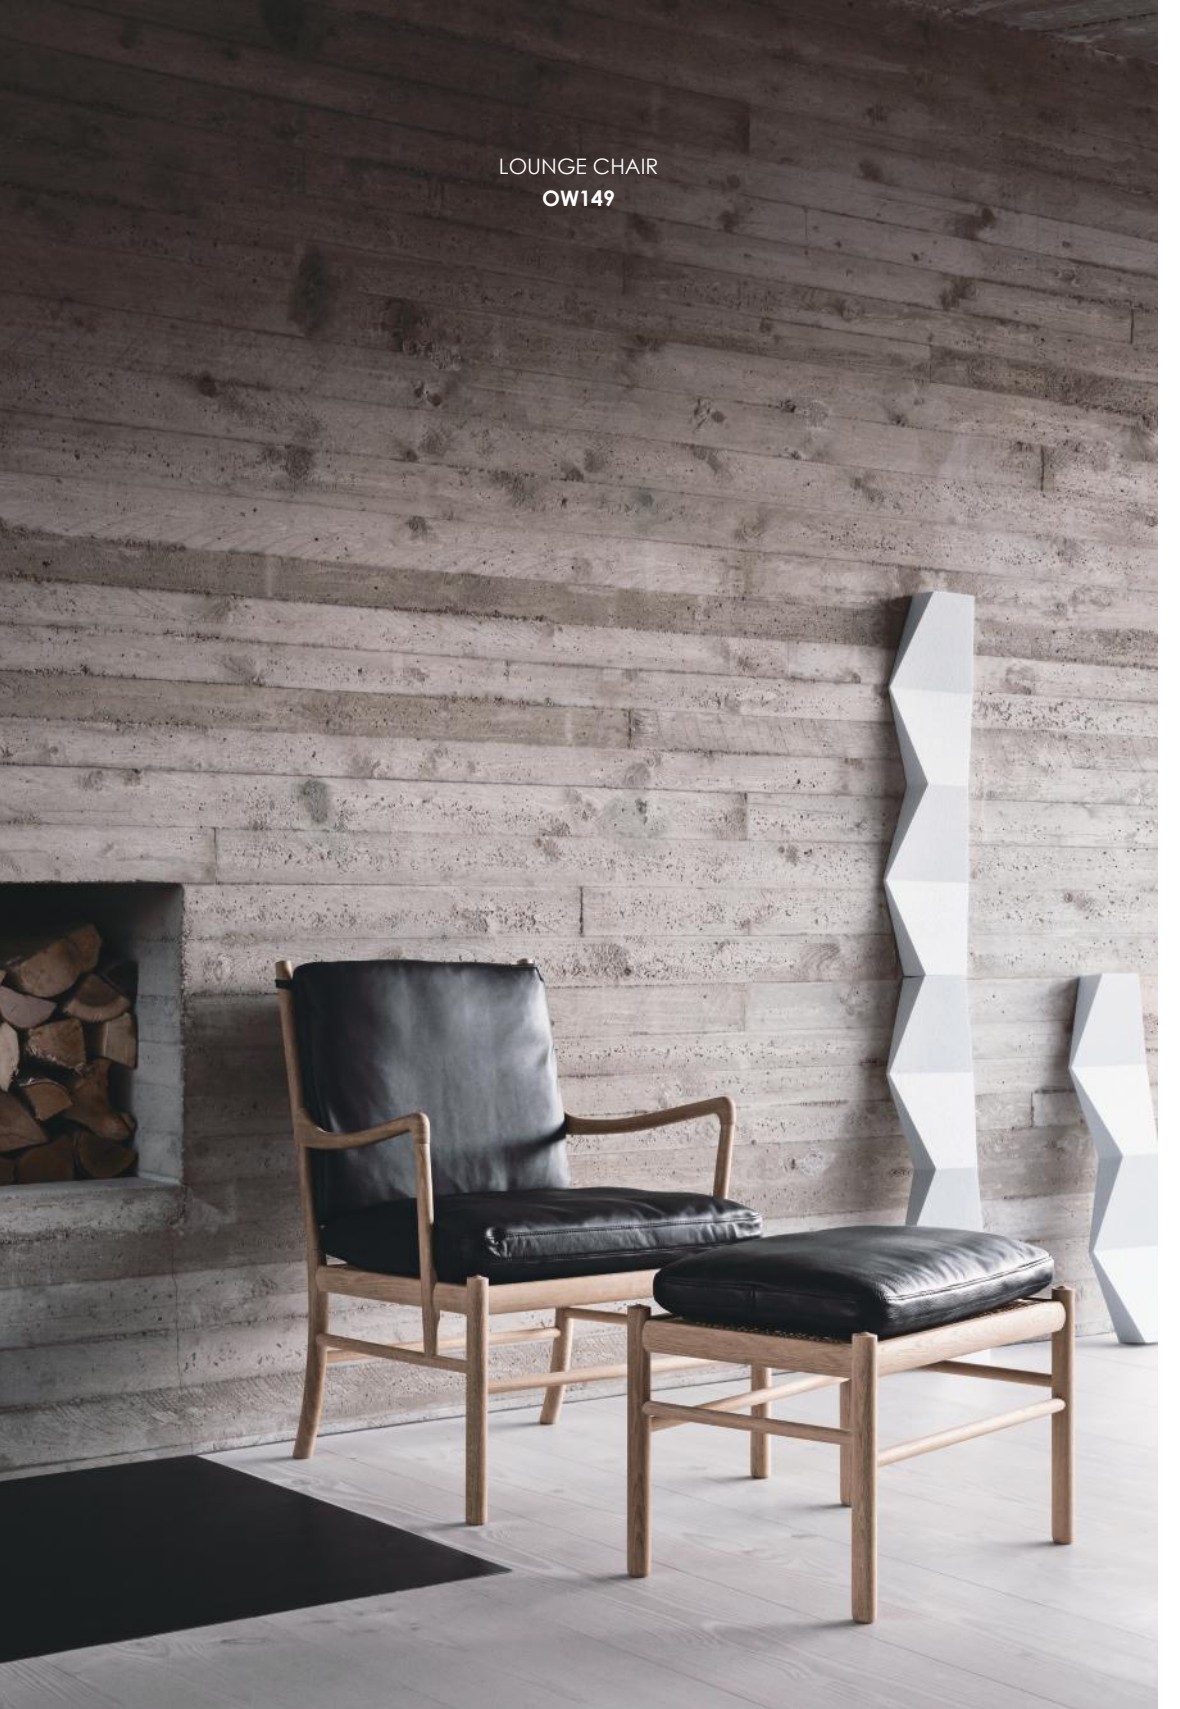

LOUNGE CHAIR
OW149