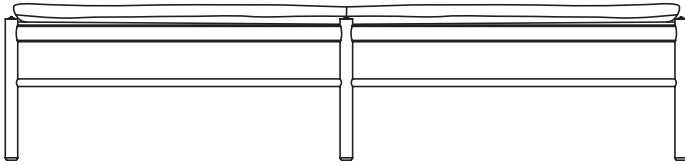

BED

OW150 / Neck Pillow

Designer Ole Wanscher

Since 1963

Size W1800 x D700 x H460

Material

Oak, Leather