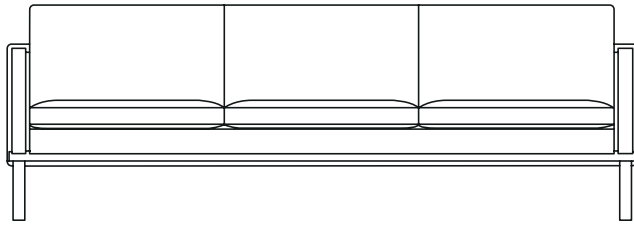

Oak, white laminate, Stainless steel

White ○

SOFA
CH103 / CH101

SOFA

CH103 / CH101

Designer Hans J. Wegner

Since 1970

Size W2190 x D770 x H710 (CH103)