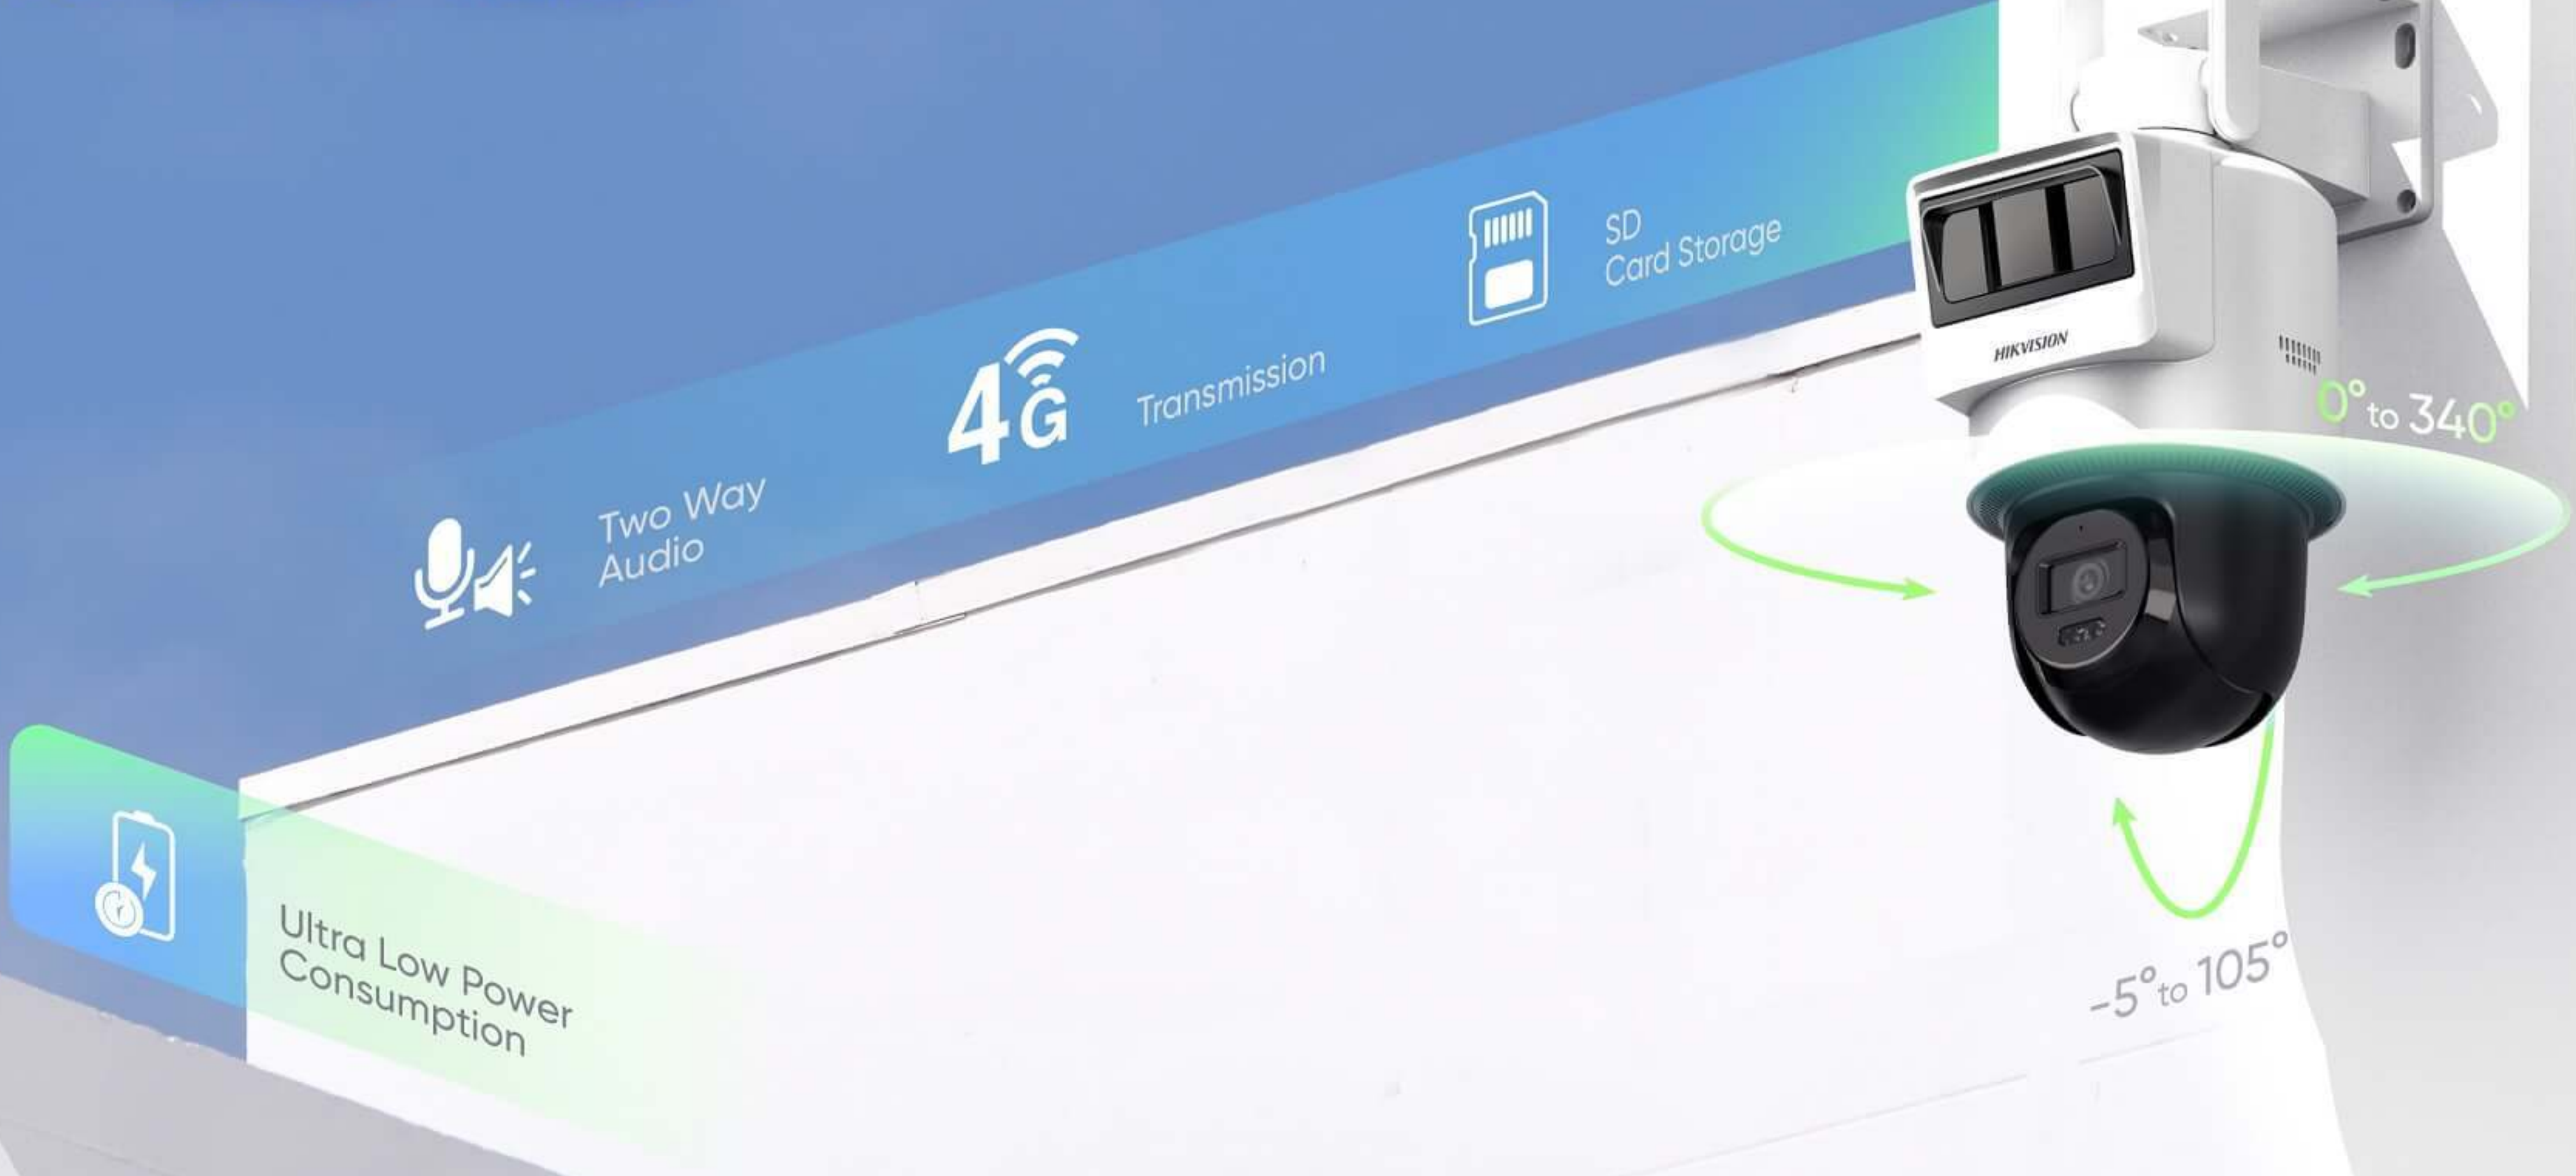

# Eco 4G Solar-powered PT Camera Setup

Flexible security, unlimited power

- ✔ Built-in **PIR + Radar** for higher detection accuracy
- ✔ Ultra-low power consumption, **ultra-long battery life**
- ✔ Pan and tilt, flexible angle adjustment for **wider vision**