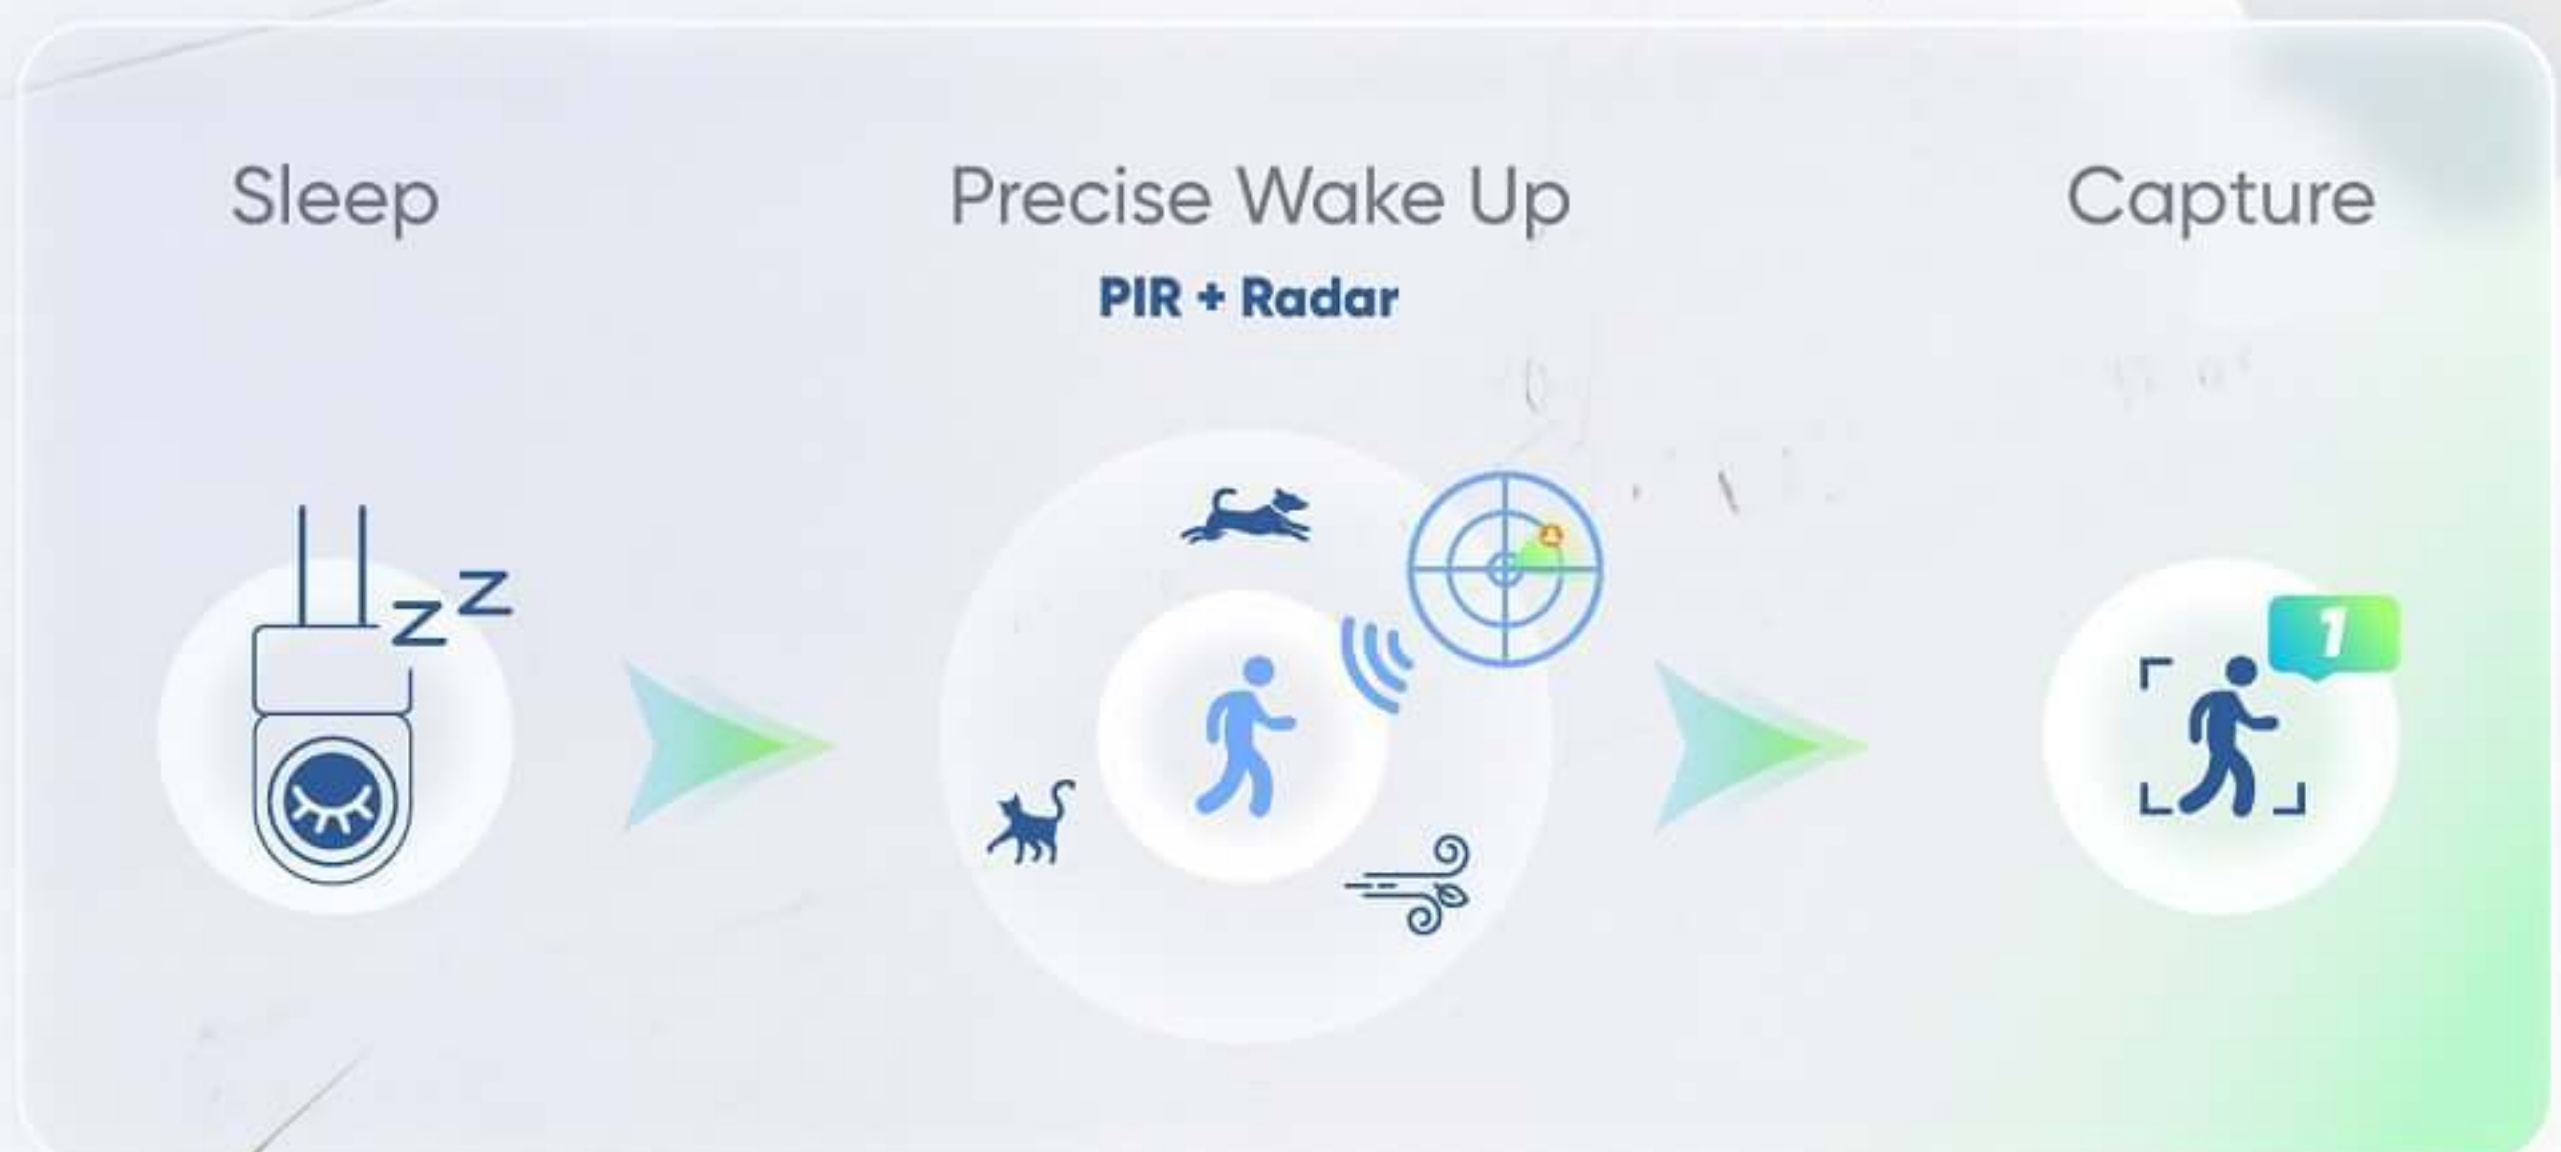

# Eco 4G Solar-powered PT Camera Setup

Flexible security, unlimited power

- ✔ Built-in **PIR + Radar** for higher detection accuracy
- ✔ Ultra-low power consumption, **ultra-long battery life**
- ✔ Pan and tilt, flexible angle adjustment for **wider vision**