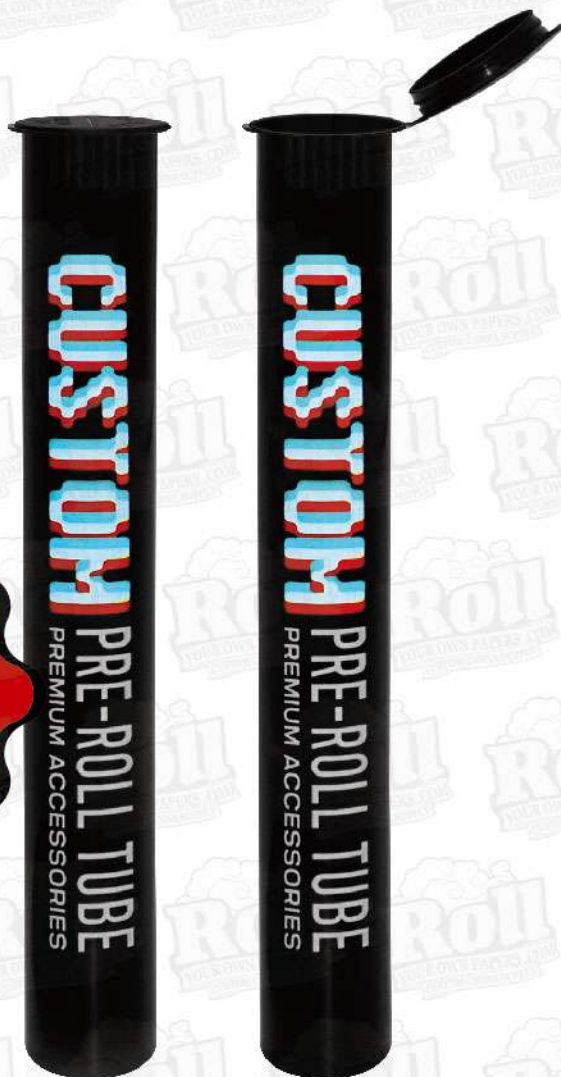

ITEM

CUSTOM PRE ROLLED PLASTIC TUBE WITH CHILD RESISTANT CAP

STARTS FROM
$2.00
200 PLASTIC TUBES

SHIPPING BY AIR

500 PLASTIC TUBES

$2.00
PER PLASTIC TUBE

SAVE
$$$

1,000 PLASTIC TUBES

$1.90
PER PLASTIC TUBE

SIZE

6DR Ø18 x 117 mm

MATERIAL

PET Plastic

COLOR

Black

PRE ROLL SIZES CAN FIT

109MM | 98MM | 84MM

PRINTING

Digital UV Printing

3-4 WEEK PRODUCTION