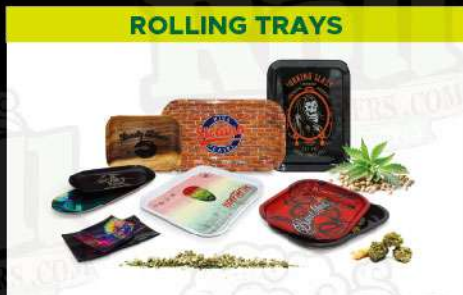

ROLLING TRAYS