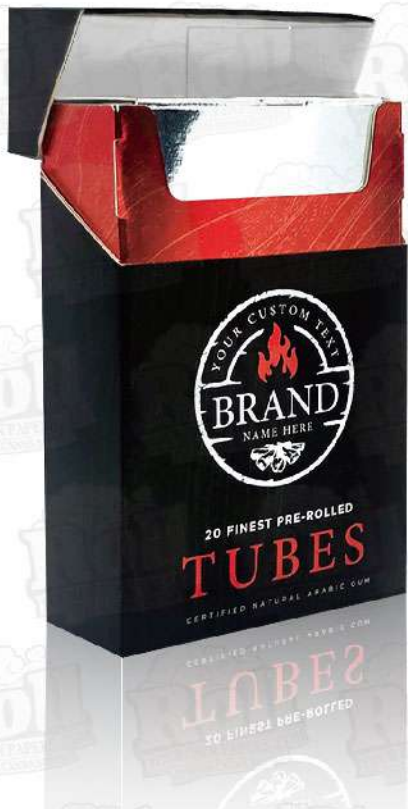

ITEM

CUSTOM PRINTED TUBE CIGGY FLIP BOX PACKAGING

STARTS FROM
$2.00
500 BOXES

SHIPPING BY AIR

10PK PRE TUBE CIGGY FLIP BOX

20PK PRE TUBE CIGGY FLIP BOX

500 BOXES
$2.00
PER BOX

500 BOXES
$2.24
PER BOX

1,000 BOXES
$1.80
PER BOX

1,000 BOXES
$2.00
PER BOX

2,000 BOXES
$1.25
PER BOX

2,000 BOXES
$1.50
PER BOX

5,000 BOXES
$1.10
PER BOX

SAVE $$$

5,000 BOXES
$1.40
PER BOX

SIZE
10PK - 42 x 76 x 19 mm
20PK - 58 x 76 x 24 mm

PACKAGING OPTIONS
10PK & 20PK

PRINTING
Custom Printing on Box

2-3 WEEK PRODUCTION