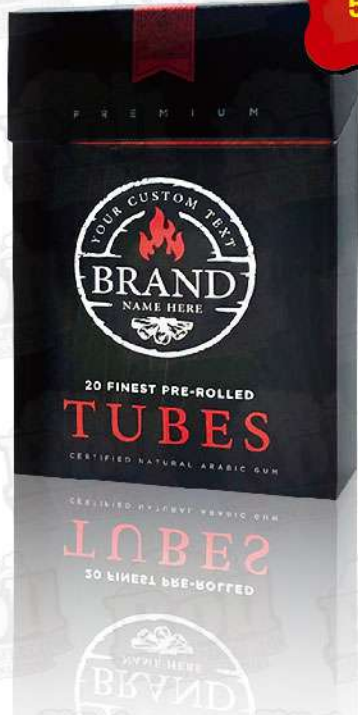

ITEM

CUSTOM PRINTED TUBE CIGGY FLIP BOX PACKAGING

STARTS FROM
$2.00
500 BOXES

SHIPPING BY AIR

10PK PRE TUBE CIGGY FLIP BOX

20PK PRE TUBE CIGGY FLIP BOX

500 BOXES
$2.00
PER BOX

500 BOXES
$2.24
PER BOX

1,000 BOXES
$1.80
PER BOX

1,000 BOXES
$2.00
PER BOX

2,000 BOXES
$1.25
PER BOX

2,000 BOXES
$1.50
PER BOX

5,000 BOXES
$1.10
PER BOX

SAVE $$$

5,000 BOXES
$1.40
PER BOX

SIZE
10PK - 42 x 76 x 19 mm
20PK - 58 x 76 x 24 mm

PACKAGING OPTIONS
10PK & 20PK

PRINTING
Custom Printing on Box

2-3 WEEK PRODUCTION