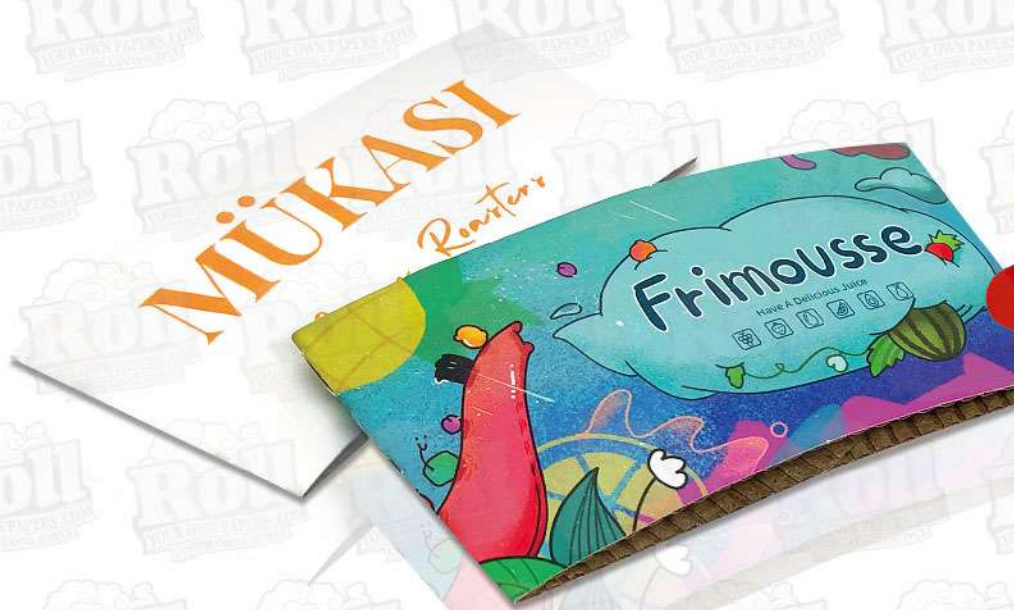

ITEM

CUSTOM COFFEE CUP SLEEVE

STARTS FROM
$ 0.50
1,000 SLEEVES

SHIPPING BY AIR

1,000 SLEEVES
$ 0.50
PER SLEEVE

2,000 SLEEVES
$ 0.45
PER SLEEVE

SAVE $$$
5,000 SLEEVES
$ 0.40
PER SLEEVE

SIZE
260 x 58 mm | 10.23" x 2.28"

PAPERBOARD COLOR
White | Brown

PRINTING
Lithographic on Sleeve

2-3 WEEK PRODUCTION