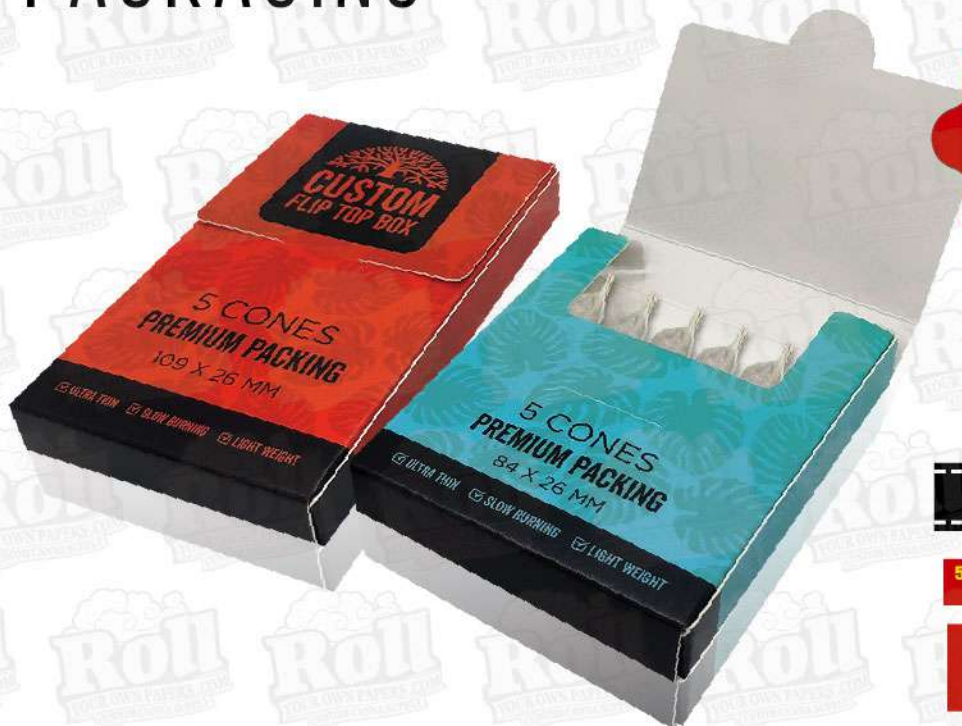

ITEM

CUSTOM PRE ROLLED CONE FLIP TOP BOX PACKAGING

STARTS FROM
$1.60
500 BOXES

SHIPPING BY AIR

5 PRE ROLLED CONES PER
FLIP TOP BOXES

10 PRE ROLLED CONES PER
FLIP TOP BOXES

500 BOXES
$1.60
PER BOX

500 BOXES
$2.20
PER BOX

1,000 BOXES
$1.30
PER BOX

**SAVE
$$$**

1,000 BOXES
$1.90
PER BOX

SIZE

- 5PK (1 & 1/4 Size) - 72 x 88 x 15 mm
- 5PK (King Size) - 72 x 113 x 15 mm
- 10PK (1 & 1/4 Size) - 79 x 88 x 25 mm
- 10PK (King Size) - 79 x 113 x 25 mm

PACKAGING OPTIONS

5PK & 10PK

SIZE OPTIONS

King Size (109 mm) & 1 & 1/4 Size (84 mm)