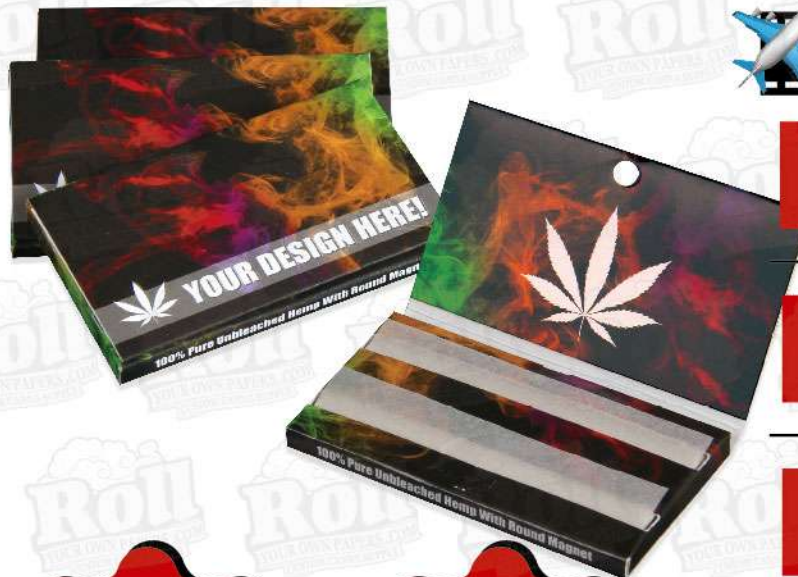

# CUSTOM PRINTED BOOKLETS IN DOUBLE WINDOW FORMAT WITH ROUND MAGNET ENCLOSURE

2,000 BOOKLETS  
\$1.25  
PER BOOKLET

2,000 BOOKLETS  
\$1.10  
PER BOOKLET

5,000 BOOKLETS  
\$0.80  
PER BOOKLET

5,000 BOOKLETS  
\$0.70  
PER BOOKLET