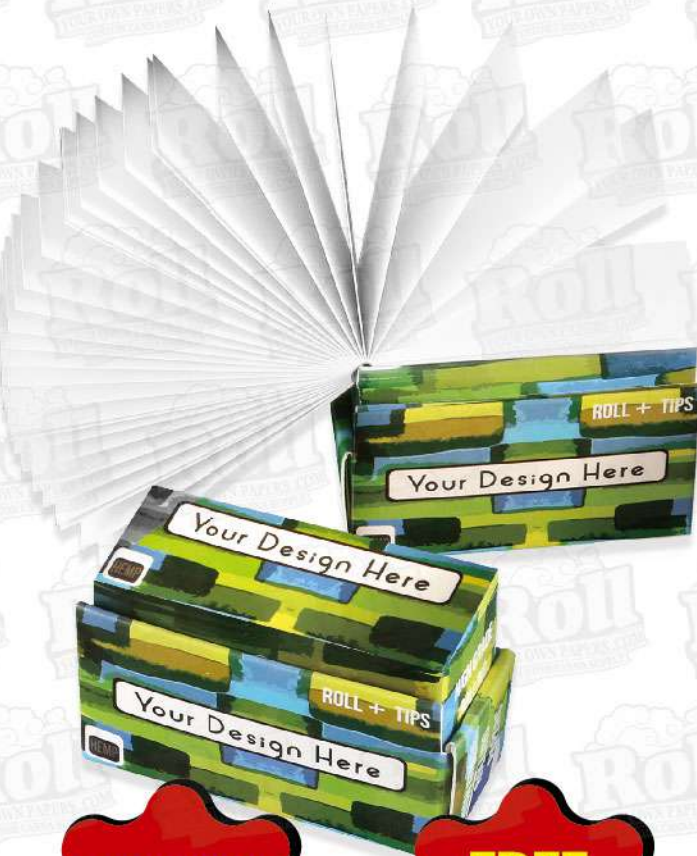

# CUSTOM PRINTED BOOKLETS WITH TIPS IN BOBBIN ROLL FORMAT

5,000 BOOKLETS  
**\$1.06**  
PER BOOKLET

5,000 BOOKLETS  
**\$0.76**  
PER BOOKLET

10,000 BOOKLETS  
**\$0.96**  
PER BOOKLET

**SAVE  
\$\$\$**

10,000 BOOKLETS  
**\$0.66**  
PER BOOKLET