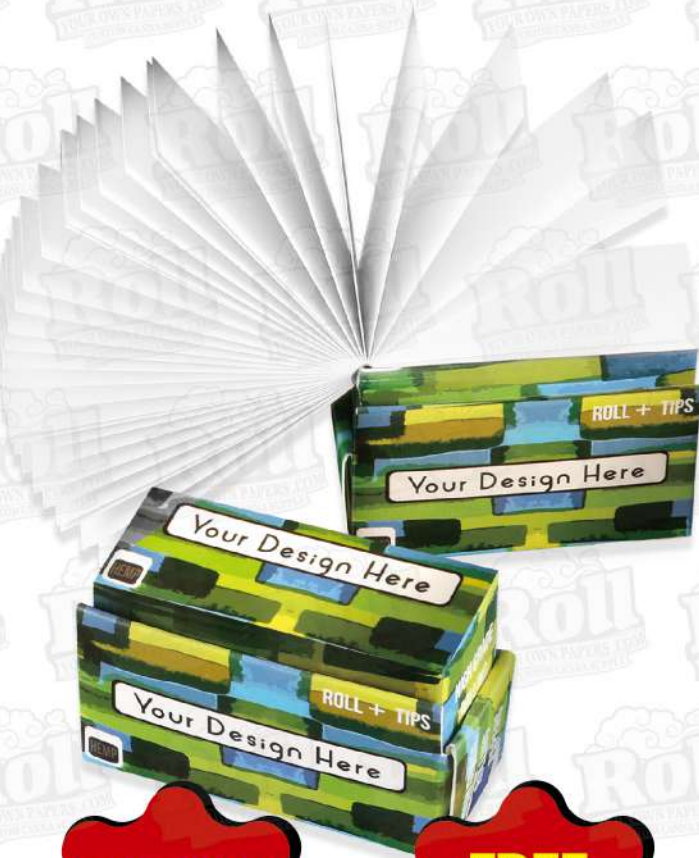

ITEM

CUSTOM PRINTED BOOKLETS WITH TIPS IN BOBBIN ROLL FORMAT

SHIPPING BY AIR

SHIPPING BY SEA

5,000 BOOKLETS

$1.06
PER BOOKLET

5,000 BOOKLETS

$0.76
PER BOOKLET

10,000 BOOKLETS

$0.96
PER BOOKLET

SAVE
$$$

10,000 BOOKLETS

$0.66
PER BOOKLET

SIZE

3M X 36MM / 44MM / 54MM

With 40 Tips

PACKAGING

24 Booklets per Custom Display Box

SPECIAL PRINTING OPTIONS

Contact us for pricing

Spot UV / Embossing / Debossing / Eco Kraft Packaging
Hologram Printing / Gold / Silver Printing / PMS Matching
Custom Watermark and Many More!

PAPER TYPE OPTIONS

13.5 GSM Rice White Paper - Like ELEMENTS

12.5 GSM Unbleached Unrefined Wood Pulp - Like RAW Brown

13 GSM Unbleached Organic Pure Hemp - Like RAW Organic

13.5 GSM **Pink Paper**

5 WEEK PRODUCTION