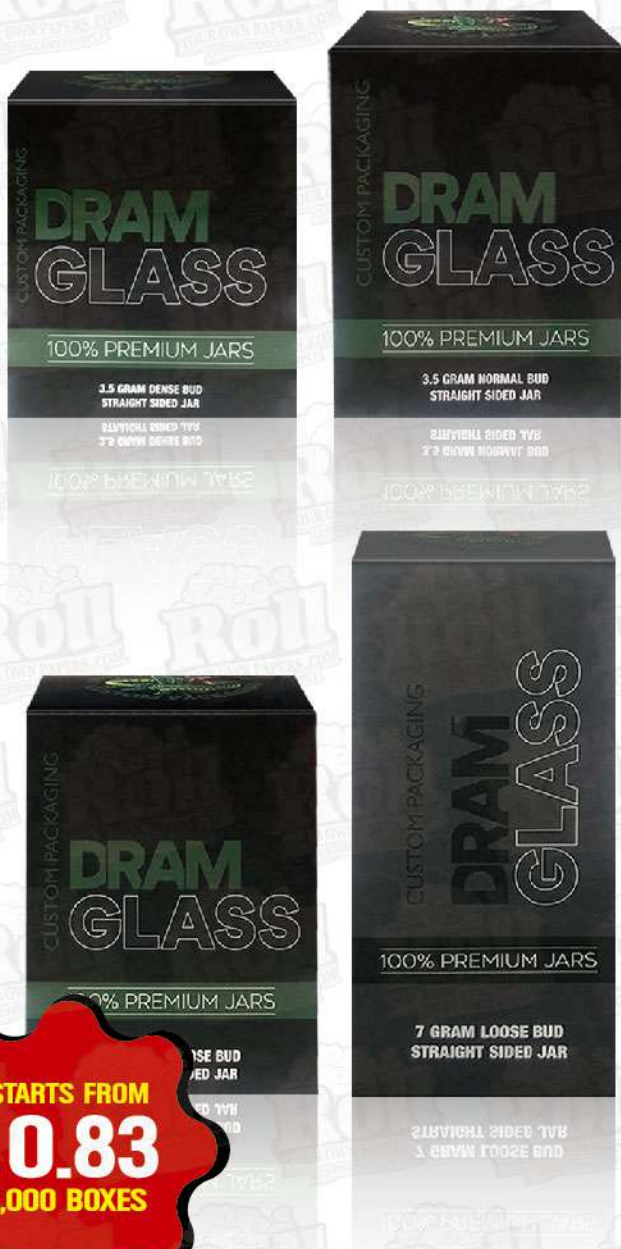

ITEM

CUSTOM FLOWER JARS TINCTURE BOXES FLAT BASE

STARTS FROM
$0.83
1,000 BOXES

20 DRAM	30 DRAM
1,000 BOXES $0.83 PER BOX	1,000 BOXES $0.85 PER BOX
2,000 BOXES $0.71 PER BOX	2,000 BOXES $0.72 PER BOX
4,000 BOXES $0.63 PER BOX	SAVE $$$ 4,000 BOXES $0.64 PER BOX
40 DRAM	60 DRAM
1,000 BOXES $0.87 PER BOX	1,000 BOXES $0.93 PER BOX
2,000 BOXES $0.74 PER BOX	2,000 BOXES $0.78 PER BOX
4,000 BOXES $0.66 PER BOX	SAVE $$$ 4,000 BOXES $0.70 PER BOX

SIZE
20 Dram | 30 Dram
40 Dram | 60 Dram

MATERIAL
300g Coated Paper

LAMINATION
Glossy | Matte

PRINTING
Full Color Edge to Edge on the Outer Box

3-4 WEEK PRODUCTION