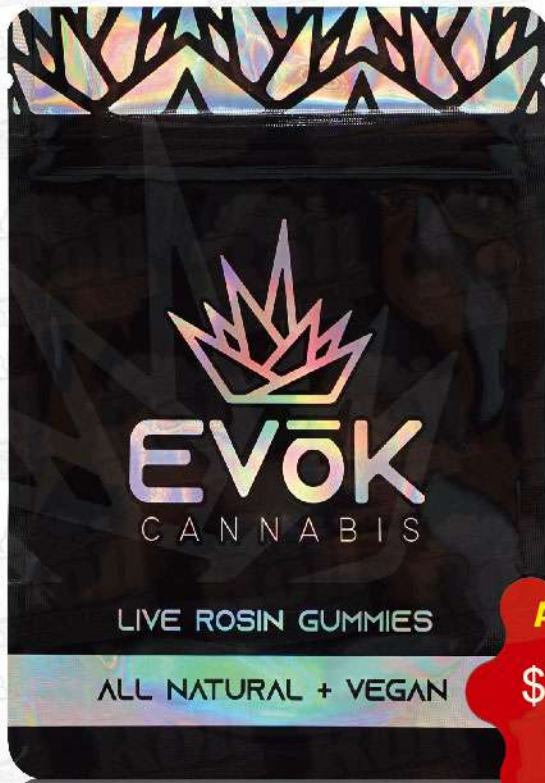

2 WEEK PRODUCTION

**CLICK TO
WATCH PRODUCT
VIDEO**

Pricing is subject to change without prior notice
Contact hello@rollyourownpapers.com for update

ITEM

CUSTOM SMELL PROOF FLOWER BAGS

1/4 OZ

SHIPPING BY AIR