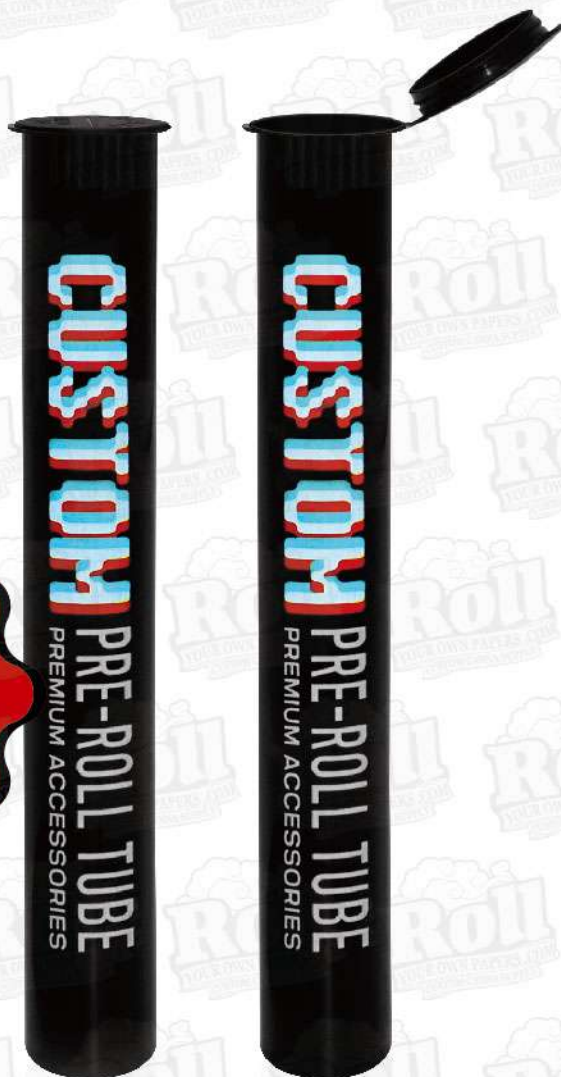

2-3 WEEK PRODUCTION

**CLICK TO
WATCH PRODUCT
VIDEO**

Pricing is subject to change without prior notice
Contact hello@rollyourownpapers.com for update

ITEM

CUSTOM PRE ROLLED PLASTIC TUBE WITH CHILD RESISTANT CAP