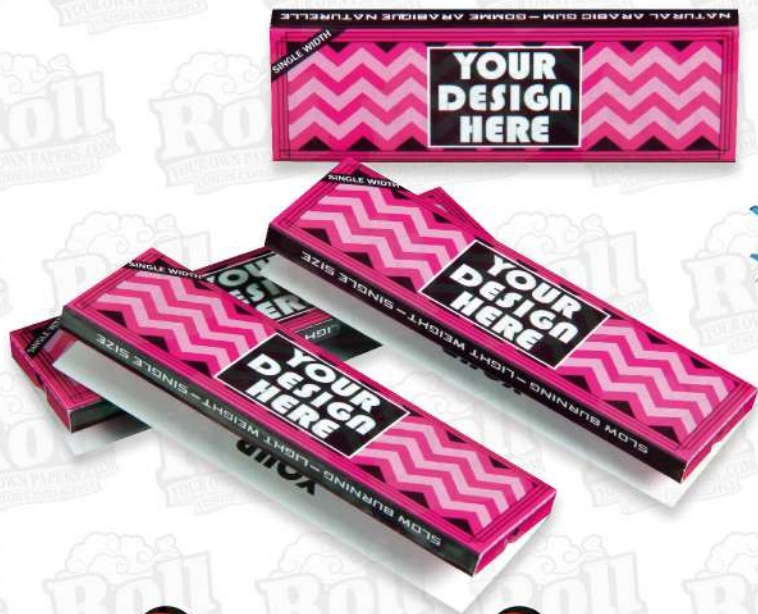

5 WEEK PRODUCTION

**CLICK TO
WATCH PRODUCT
VIDEO**

Pricing is subject to change without prior notice
Contact hello@rollyourownpapers.com for update

ITEM

CUSTOM PRINTED BOOKLETS IN SINGLE WIDTH SIZE

SHIPPING BY AIR