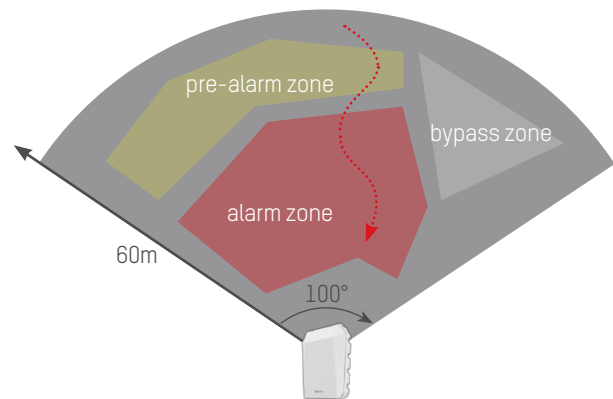

## SUPERB LINKAGE WITH PTZ DOME CAMERAS

- One Hikvision Radar can link up to 4 PTZ dome cameras at the same time so that it can track multiple targets well.
- Radar and PTZ can be installed in the same position or different positions, making it more flexible to set up a combined system.

## HIGH RELIABILITY

Because the radar accuracy is not affected by weather, it complements the traditional CCTV system well under conditions, such as rain, snow, or dense fog.

Sandstorm

Fog

IP67

IK09

-40°C - 65°C

## ACCURATE DETECTION AND COMPREHENSIVE TRACKING

Using digital beam forming technology and intelligent analysis algorithm, the Hikvision radar pinpoints the exact position and provides direction, motion trail, and velocity of potential intruders.