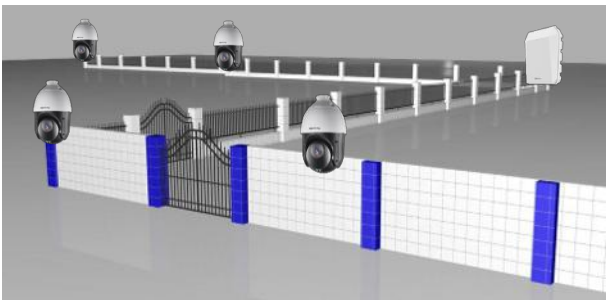

## SUPERB LINKAGE WITH PTZ DOME CAMERAS

- One Hikvision Radar can link up to 4 PTZ dome cameras at the same time so that it can track multiple targets well.
- Radar and PTZ can be installed in the same position or different positions, making it more flexible to set up a combined system.

## HIGH RELIABILITY

Because the radar accuracy is not affected by weather, it complements the traditional CCTV system well under conditions, such as rain, snow, or dense fog.

Sandstorm

Fog

IP67

IK09

-40°C - 65°C

## ACCURATE DETECTION AND COMPREHENSIVE TRACKING

Using digital beam forming technology and intelligent analysis algorithm, the Hikvision radar pinpoints the exact position and provides direction, motion trail, and velocity of potential intruders.