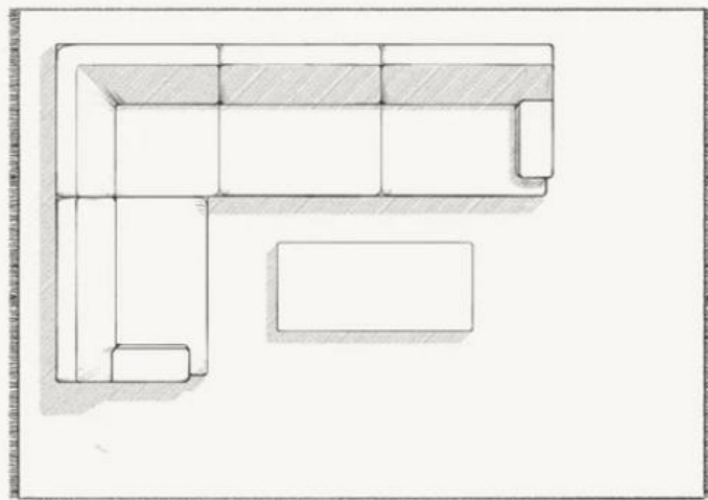

THE DESIGN HOUSE

Recommended Rug Size: 200cm x 300cm

Recommended Rug Size: 250cm x 350cm

Recommended Rug Size: 300cm x 400cm

Recommended Rug Size: 350cm x 400cm

TDH RUG GUIDE – DINING ROOM

Find the perfect rug for your space using the following tips based on rooms. Our design tips can be used as a guide, but please feel free to visit us in our showroom for a detailed discussion regarding rug customization.

THE DESIGN HOUSE

Recommended Rug Size: 300cm x 240cm

Recommended Rug Size: 360cm x 270cm

Recommended Rug Size: 300cm x 240cm

TDH RUG GUIDE – BEDROOM

THE DESIGN HOUSE

Find the perfect rug for your space using the following tips based on rooms. Our design tips can be used as a guide, but please feel free to visit us in our showroom for a detailed discussion regarding rug customization.