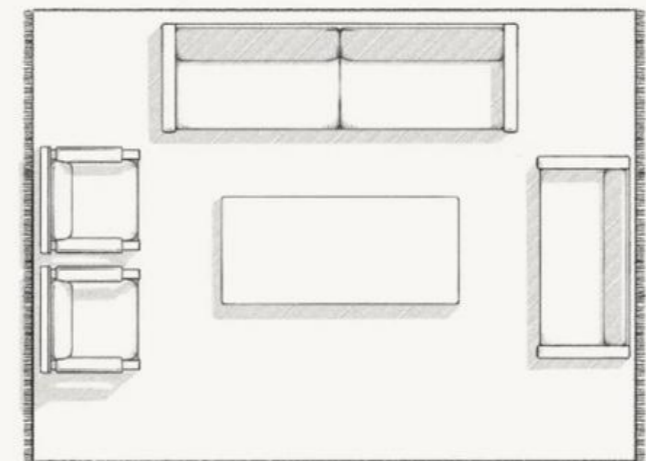

THE DESIGN HOUSE

Recommended Rug Size: 200cm x 300cm

Recommended Rug Size: 250cm x 350cm

Recommended Rug Size: 300cm x 400cm

Recommended Rug Size: 350cm x 400cm

TDH RUG GUIDE – DINING ROOM

Find the perfect rug for your space using the following tips based on rooms. Our design tips can be used as a guide, but please feel free to visit us in our showroom for a detailed discussion regarding rug customization.

THE DESIGN HOUSE

Recommended Rug Size: 300cm x 240cm

Recommended Rug Size: 360cm x 270cm

Recommended Rug Size: 300cm x 240cm

TDH RUG GUIDE – BEDROOM

THE DESIGN HOUSE

Find the perfect rug for your space using the following tips based on rooms. Our design tips can be used as a guide, but please feel free to visit us in our showroom for a detailed discussion regarding rug customization.