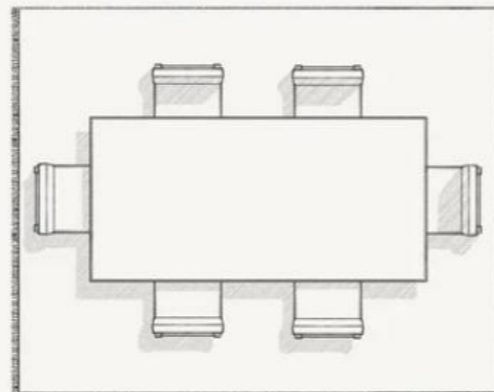

THE DESIGN HOUSE

Recommended Rug Size: 200cm x 300cm

Recommended Rug Size: 250cm x 350cm

Recommended Rug Size: 300cm x 400cm

Recommended Rug Size: 350cm x 400cm

TDH RUG GUIDE – DINING ROOM

Find the perfect rug for your space using the following tips based on rooms. Our design tips can be used as a guide, but please feel free to visit us in our showroom for a detailed discussion regarding rug customization.

THE DESIGN HOUSE

Recommended Rug Size: 300cm x 240cm

Recommended Rug Size: 360cm x 270cm

Recommended Rug Size: 300cm x 240cm

TDH RUG GUIDE – BEDROOM

THE DESIGN HOUSE

Find the perfect rug for your space using the following tips based on rooms. Our design tips can be used as a guide, but please feel free to visit us in our showroom for a detailed discussion regarding rug customization.