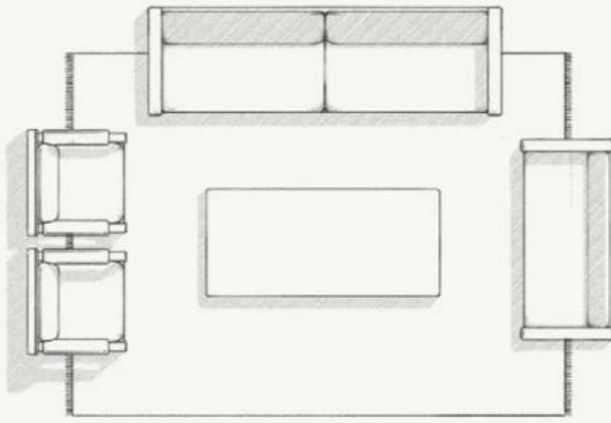

THE DESIGN HOUSE

Recommended Rug Size: 200cm x 300cm

Recommended Rug Size: 250cm x 350cm

Recommended Rug Size: 300cm x 400cm

Recommended Rug Size: 350cm x 400cm

TDH RUG GUIDE – DINING ROOM

Find the perfect rug for your space using the following tips based on rooms. Our design tips can be used as a guide, but please feel free to visit us in our showroom for a detailed discussion regarding rug customization.