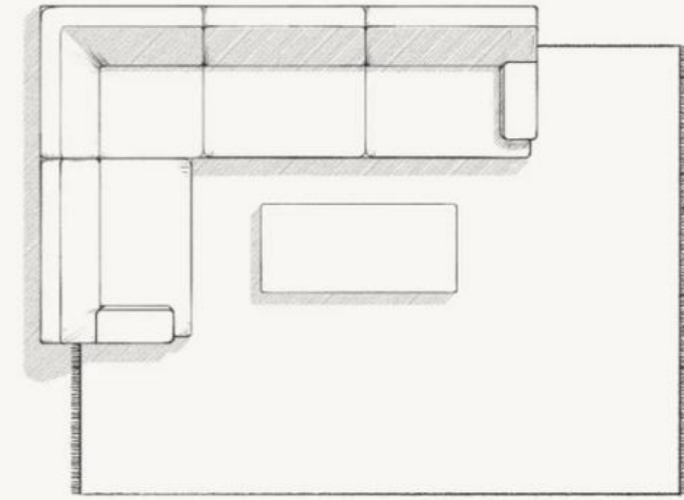

THE DESIGN HOUSE

Recommended Rug Size: 200cm x 300cm

Recommended Rug Size: 250cm x 350cm

Recommended Rug Size: 300cm x 400cm

Recommended Rug Size: 350cm x 400cm

TDH RUG GUIDE – DINING ROOM

Find the perfect rug for your space using the following tips based on rooms. Our design tips can be used as a guide, but please feel free to visit us in our showroom for a detailed discussion regarding rug customization.

THE DESIGN HOUSE

Recommended Rug Size: 300cm x 240cm

Recommended Rug Size: 360cm x 270cm

Recommended Rug Size: 300cm x 240cm

TDH RUG GUIDE – BEDROOM

THE DESIGN HOUSE

Find the perfect rug for your space using the following tips based on rooms. Our design tips can be used as a guide, but please feel free to visit us in our showroom for a detailed discussion regarding rug customization.