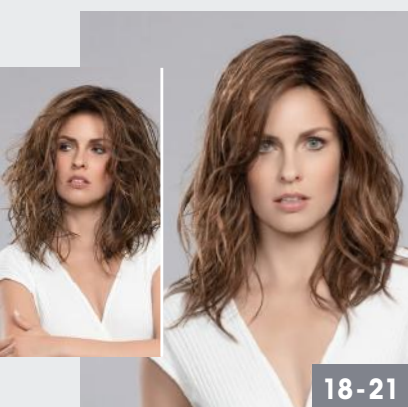

18-21

☆☆☆

mambo

espresso tipped,
chocolate rooted,
hazelnut rooted,
lightbernstein rooted,
sandyblonde rooted,
champagne rooted,
rosewood rooted