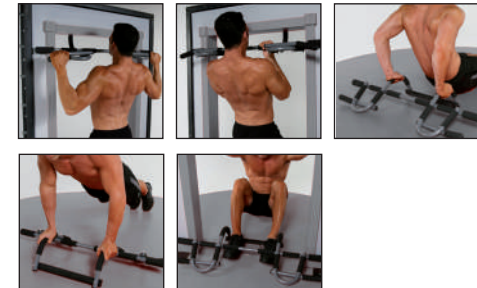

BARRA TRAZIONI DA PORTA 3 IN 1 DOOR CHIN PULL SIT UP BAR

cod. BTP

I - Barra multifunzione che permette di eseguire pull-up, push-up e situp. Dotata di impugnature antiscivolo in foam ad alta densità. Dimensione prodotto: 940x420x170 mm. Peso max utilizzatore: 100 Kg

EN- Multi-purpose bar ideal for pull-up, push-up and sit-up exercises. Equipped with non-slip handles with high-density foam grip. Product dimensions: 940x420x170 mm. Max user weight: 100 Kg

BARRA TRAZIONI DA PORTA MULTIPRESA 3 IN 1 DOOR CHIN PULL SIT UP BAR WITH MULTIPLE HANDLES

cod. BTP-M

I - Barra multifunzione che permette di eseguire pull-up, push-up e situp. Dotata di impugnature antiscivolo in foam ad alta densità. Più prese per un maggior numero di esercizi eseguibili. Dimensione prodotto: 1050x420x230 mm. Peso max utilizzatore: 100 Kg

EN- Multi-purpose bar ideal for pull-up, push-up and sit-up exercises. Equipped with non-slip handles with high-density foam grip. More handles for a greater number of exercises performed. Product dimensions: 1050x420x230 mm. Max user weight: 100 Kg

BARRA TRAZIONI MULTIPRESA CON FISSAGGIO A PARETE WALL MOUNTED CHINNING BAR

cod. BTM

I - Robusta barra con fissaggio a parete ideale per l'allenamento mirato per torace, schiena, spalle, collo e braccia. Dotato di 3 gruppi di maniglie con impugnature antiscivolo in foam ad alta densità. Kit di 8 tasselli per fissaggio a muro incluso. Dimensione prodotto: 1000x515x180 mm. Peso max utilizzatore: 150 Kg

EN- Sturdy wall fixing bar ideal for pectoral, back, shoulders, neck, arms training. 3 handles groups with non slip grip. 8 anchors for wall mounting included. Product dimensions: 1000x515x180 mm. Max user weight: 150 Kg