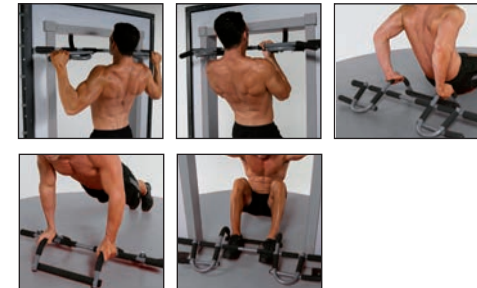

BARRA TRAZIONI DA PORTA 3 IN 1 DOOR CHIN PULL SIT UP BAR

cod. BTP

I - Barra multifunzione che permette di eseguire pull-up, push-up e situp. Dotata di impugnature antiscivolo in foam ad alta densità. Dimensione prodotto: 940x420x170 mm. Peso max utilizzatore: 100 Kg

EN- Multi-purpose bar ideal for pull-up, push-up and sit-up exercises. Equipped with non-slip handles with high-density foam grip. Product dimensions: 940x420x170 mm. Max user weight: 100 Kg

BARRA TRAZIONI DA PORTA MULTIPRESA 3 IN 1 DOOR CHIN PULL SIT UP BAR WITH MULTIPLE HANDLES

cod. BTP-M

I - Barra multifunzione che permette di eseguire pull-up, push-up e situp. Dotata di impugnature antiscivolo in foam ad alta densità. Più prese per un maggior numero di esercizi eseguibili. Dimensione prodotto: 1050x420x230 mm. Peso max utilizzatore: 100 Kg

EN- Multi-purpose bar ideal for pull-up, push-up and sit-up exercises. Equipped with non-slip handles with high-density foam grip. More handles for a greater number of exercises performed. Product dimensions: 1050x420x230 mm. Max user weight: 100 Kg

BARRA TRAZIONI MULTIPRESA CON FISSAGGIO A PARETE WALL MOUNTED CHINNING BAR

cod. BTM

I - Robusta barra con fissaggio a parete ideale per l'allenamento mirato per torace, schiena, spalle, collo e braccia. Dotato di 3 gruppi di maniglie con impugnature antiscivolo in foam ad alta densità. Kit di 8 tasselli per fissaggio a muro incluso. Dimensione prodotto: 1000x515x180 mm. Peso max utilizzatore: 150 Kg

EN- Sturdy wall fixing bar ideal for pectoral, back, shoulders, neck, arms training. 3 handles groups with non slip grip. 8 anchors for wall mounting included. Product dimensions: 1000x515x180 mm. Max user weight: 150 Kg