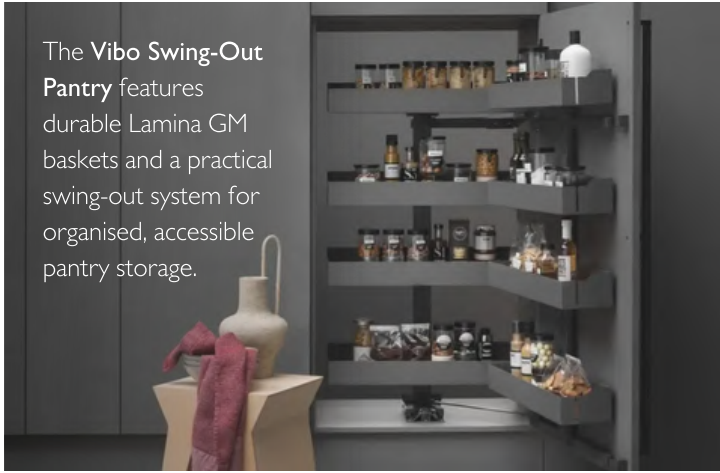

- Minimalist aluminium handle design
- Comfortable 8.6mm diameter grip
- Available in 25mm knob, 180mm (160mm centres), and 276mm length (256mm centres) sizes.

Finishing:

Viefe[®]

The **Vibo Swing-Out Pantry** features durable Lamina GM baskets and a practical swing-out system for organised, accessible pantry storage.

The door baskets are supported by the internal cabinet structure and mechanism, providing improved stability, smoother operation, and long-term performance.

Vibo Swing-Out Pantry

VBSOP17.45LGM, VBSOP17.60LGM,
VBSOP17.75LGM