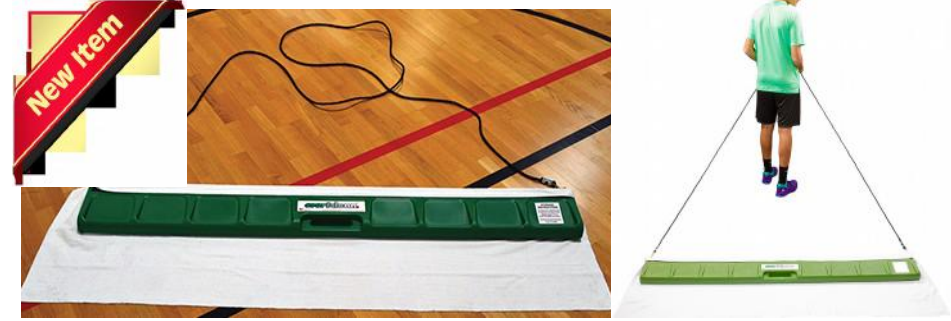

2023 Dannco Basketball

Court Cleaning Solutions

- 6' Courtclean Damp Mop System w/1 towel: COUR-TKH102 $593.95
- Prepclean Start Up Kit, (4/towels, gallon cleaner, 5g. bucket) COUR-TKH605 $305.95
- 1 - 6' Courtclean Towel: COUR-TKH210 $37.95
- Super Shine-All 1-Gallon Cleaner, COUR-TKH400 $58.95
- RE-JUV-NAL Hospital Grade Disinfectant 1-Gallon, COUR-TKH800 $53.95

All pricing is subject to change!!