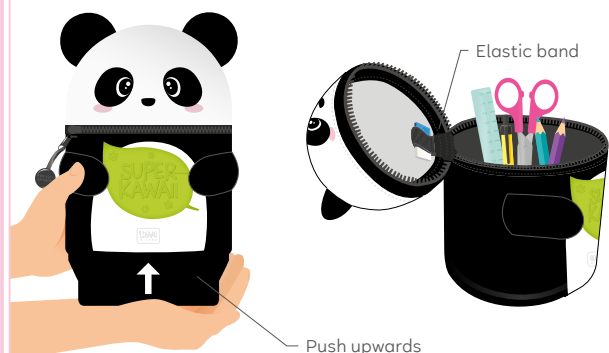

SKA0001

2-IN-1

1. PENCIL CASE

2. PEN HOLDER

Pens not included

SUPER SOFT!

L 14 x H 24.5 x W 8 cm

PENCIL CASE