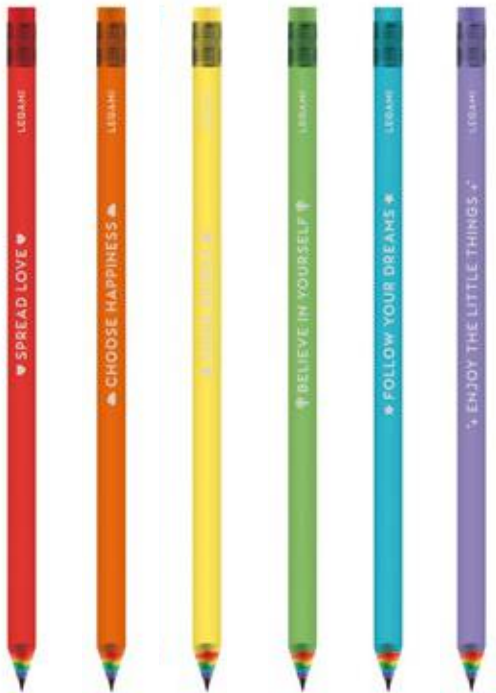

HAPPINESS FOR EVERY DAY

Ø 0.6 cm, H 18.5 cm

SET OF 6 HB GRAPHITE PENCILS MADE FROM RECYCLED PAPER
• HB lead
• Get rainbow shavings every time you sharpen your pencil

SET DI 6 MATITE HB IN CARTA RICICLATA
• Mina HB
• Temperando la matita si ottengono dei trucioli color arcobaleno

SET DE 6 CRAYONS À PAPIER HB EN PAPIER RECYCLÉ
• Mine HB
• En taillant le crayon, vous obtiendrez des copeaux couleur arc-en-ciel

SET DE 6 LÁPICES HB DE GRAFITO DE PAPEL RECICLADO
• Mina HB
• Al afilar el lápiz obtendrás virutas color arcoíris

SET MIT 6 HB-BLEISTIFTEN AUS RECYCLING-PAPIER
• HB-Mine
• Beim Anspitzen des Bleistifts entstehen Späne in Regenbogenfarben