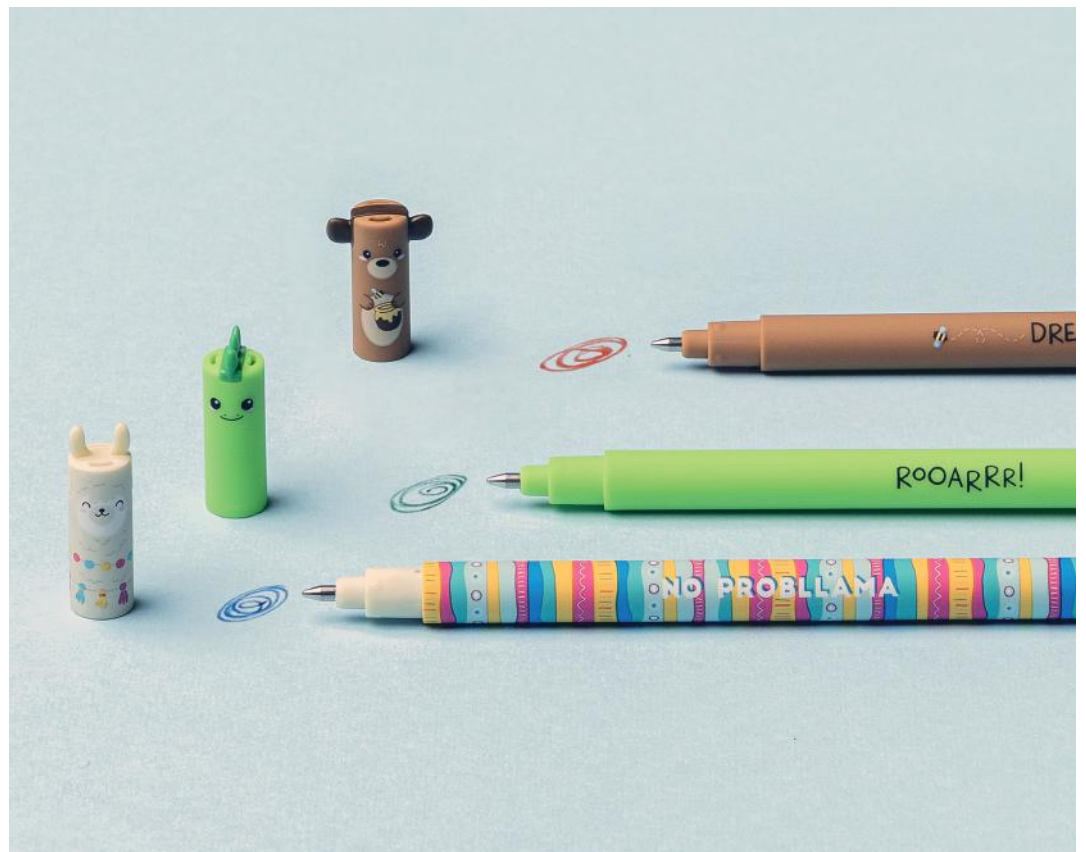

BUTTERFLY
EP0072

MONSTER
EP0056

LADYBUG
EP0074

DISPLAY
material: cardboard
L 5 x H 14 x W 15.5 cm
30 PCS

FARM SWEET FARM

SET OF 4 PCS

Ø 0.8 cm, H 15 cm

SET OF 4 ERASABLE GEL PENS