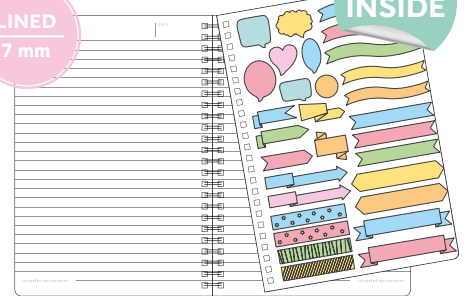

GOLD/HOLO
OR UV PRINT

SPIRAL NOTEBOOK - MAXI

L 21 x H 29 cm

LINED SPIRAL-BOUND NOTEBOOK

- 160 pages
- 100 g/m² white paper
- One sticker sheet

QUADERNO SPIRALATO A RIGHE

- 160 pagine
- Carta bianca 100 g/m²
- 1 foglio di adesivi

CAHIER LIGNÉ À SPIRALE

- 160 pages
- Papier blanc 100 g / m²
- Contient 1 feuille d'autocollants

CUADERNO DE RAYAS CON ESPIRAL

- 160 páginas
- Papel blanco 100 g/m²
- 1 hoja con pegatinas

LINIERTES HEFT MIT SPIRALBINDUNG

- 160 Seiten
- Weißes Papier 100 g/m²
- 1 Bogen mit Aufklebern

LINED
7 mm

STICKERS
INSIDE