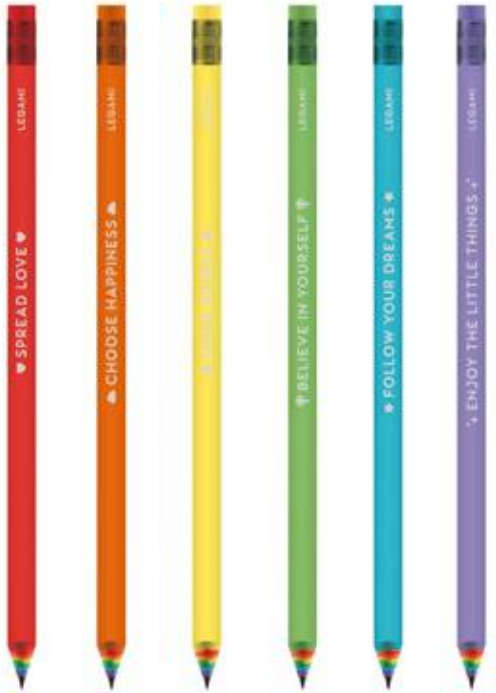

HAPPINESS FOR EVERY DAY

Ø 0.6 cm, H 18.5 cm

SET OF 6 HB GRAPHITE PENCILS MADE FROM RECYCLED PAPER
• HB lead
• Get rainbow shavings every time you sharpen your pencil

SET DI 6 MATITE HB IN CARTA RICICLATA
• Mina HB
• Temperando la matita si ottengono dei trucioli color arcobaleno

SET DE 6 CRAYONS À PAPIER HB EN PAPIER RECYCLÉ
• Mine HB
• En taillant le crayon, vous obtiendrez des copeaux couleur arc-en-ciel

SET DE 6 LÁPICES HB DE GRAFITO DE PAPEL RECICLADO
• Mina HB
• Al afilar el lápiz obtendrás virutas color arcoíris

SET MIT 6 HB-BLEISTIFTEN AUS RECYCLING-PAPIER
• HB-Mine
• Beim Anspitzen des Bleistifts entstehen Späne in Regenbogenfarben