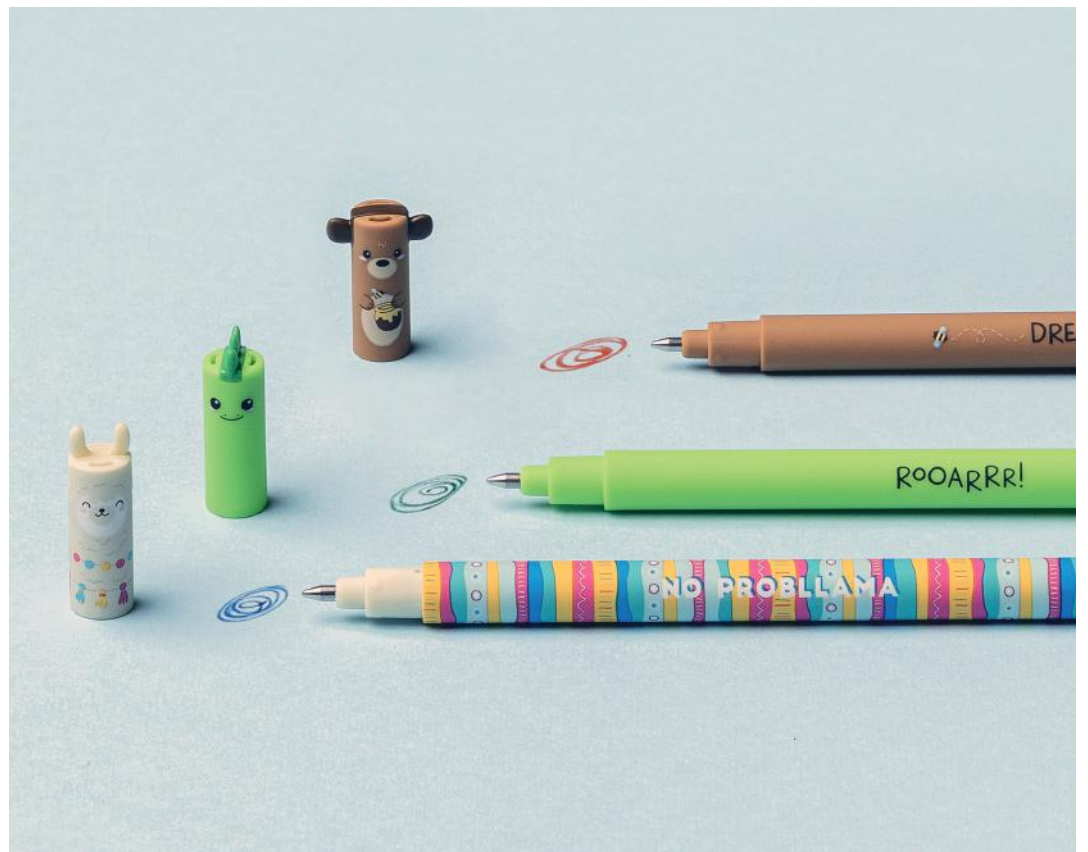

MONSTER
EP0056

LADYBUG
EP0074

DISPLAY
material: cardboard
L 5 x H 14 x W 15.5 cm
30 PCS

FARM SWEET FARM

SET OF 4 PCS

Ø 0.8 cm, H 15 cm

SET OF 4 ERASABLE GEL PENS

- Thermosensitive ink