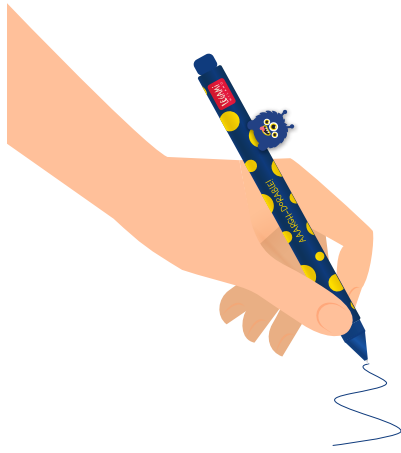

UNICORN

CPP0006

NEON PINK INK

DINO

CPP0007

NEON GREEN INK

LOVELY FRIENDS DISPLAY

NEW