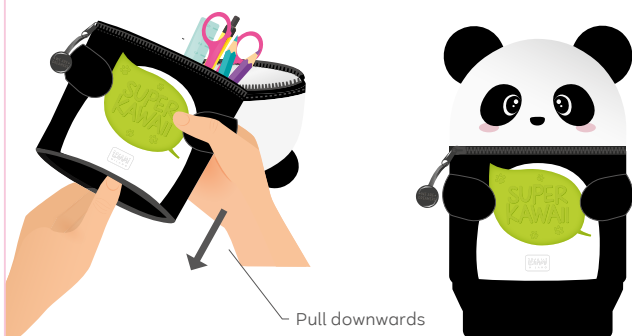

1. PENCIL CASE

2. PEN HOLDER

Pens not included

SUPER SOFT!

L 14 x H 24.5 x W 8 cm

PENCIL CASE

- Zip closure
- Material: 100% polyester

ASTUCCIO