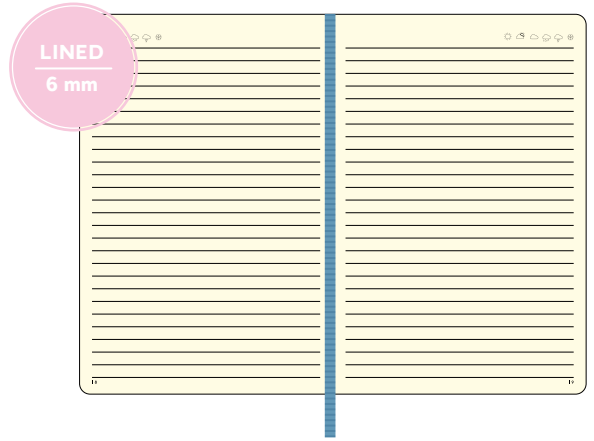

MY NOTEBOOK - LARGE

L 17 x H 24 cm

LINED NOTEBOOK

TACCUINO A RIGHE

CARNET LIGNÉ

CUADERNO DE RAYAS

LINIERTES NOTIZBUCH

SOLD X 3