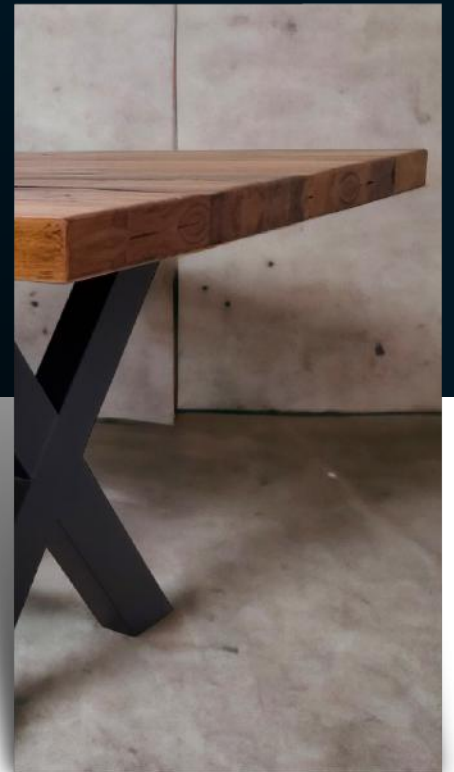

EN

PRODUCTS
CATALOG