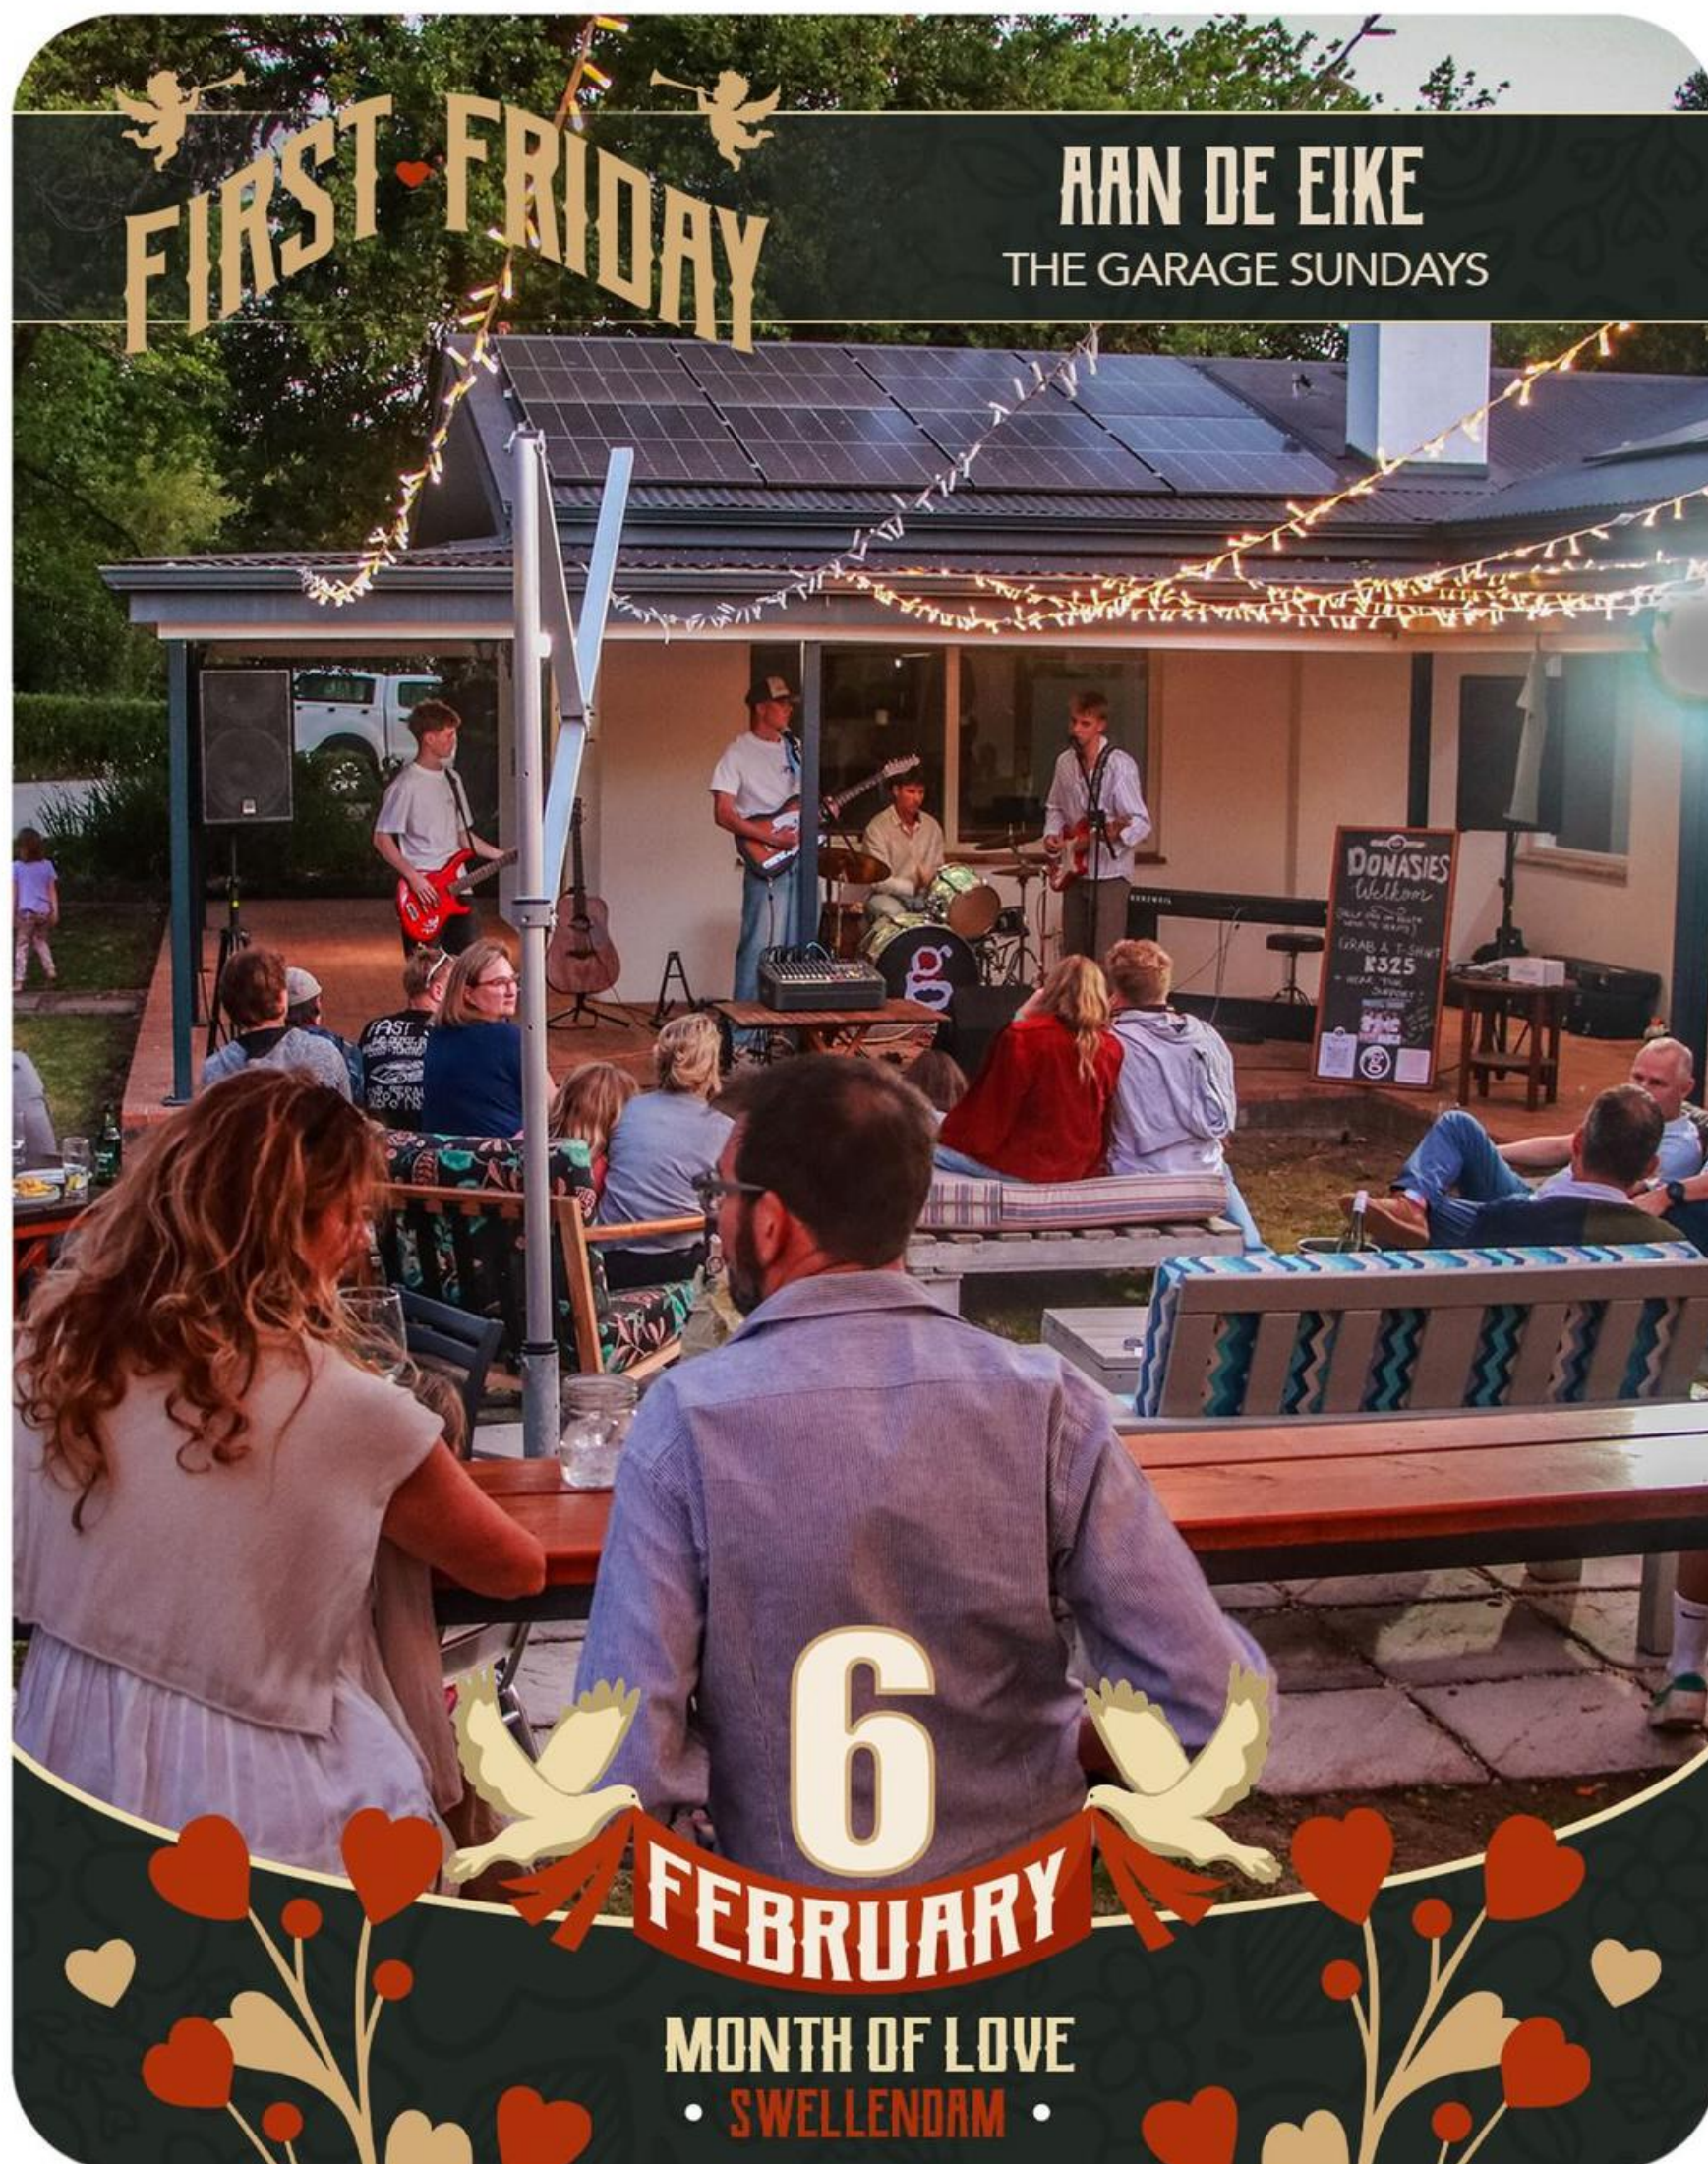

FIRST FRIDAY

Live music with @thegaragesundays taking over @aandeleisure on Friday 6 Feb from 18:00

Expect great tunes, juicy burgers and chips, and their legendary Aperols flowing freely. Good energy, and the kind of night that sets the tone for the rest of the weekend, don't miss this one.