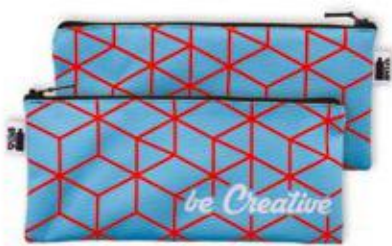

Suppy RPET AP716574

Custom made, zipped pen case in 600D RPET polyester. With all over sublimation printed graphics and distinctive RPET label. MOQ: 50 pcs. **Size:** 230×100 mm **Printing:** FP-SU(FC)