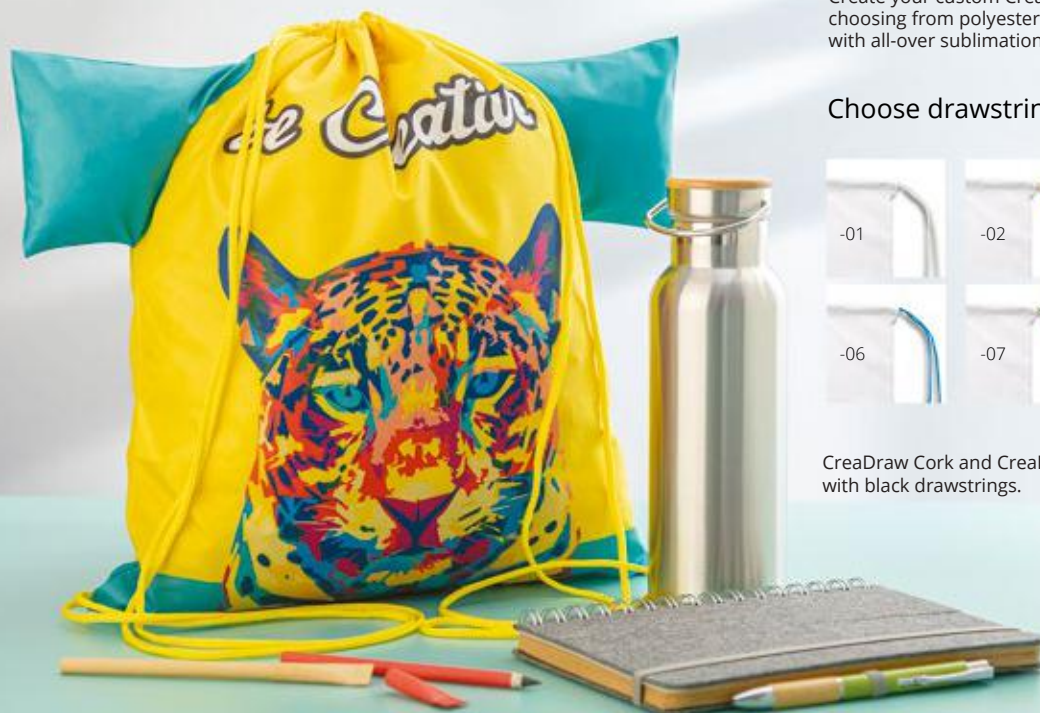

SuboShop Mesh
AP716400

SuboShop Mesh RPET
AP716401

SuboShop Fold B
AP716405-10

Create your custom CreaDraw drawstring bag by choosing from polyester and RPET polyester versions with all-over sublimation printed graphics.

Choose drawstring colour: