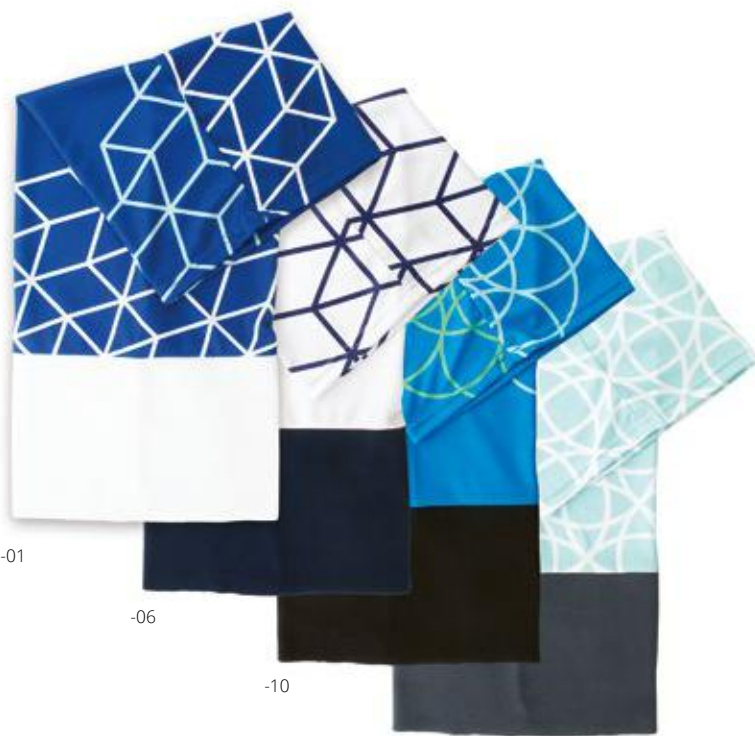

CreaScarf Winter AP716452

Custom made, multipurpose scarf in breathable and quick-drying polyester, with coloured polar fleece neck warmer. With all-over sublimation printed graphics on the polyester part. Made of 100% polyester (135 g/m²) and polar fleece (160 g/m²) fabrics. MOQ: 100 pcs. Size: 250x620 mm **Printing:** FP-SU(FC)