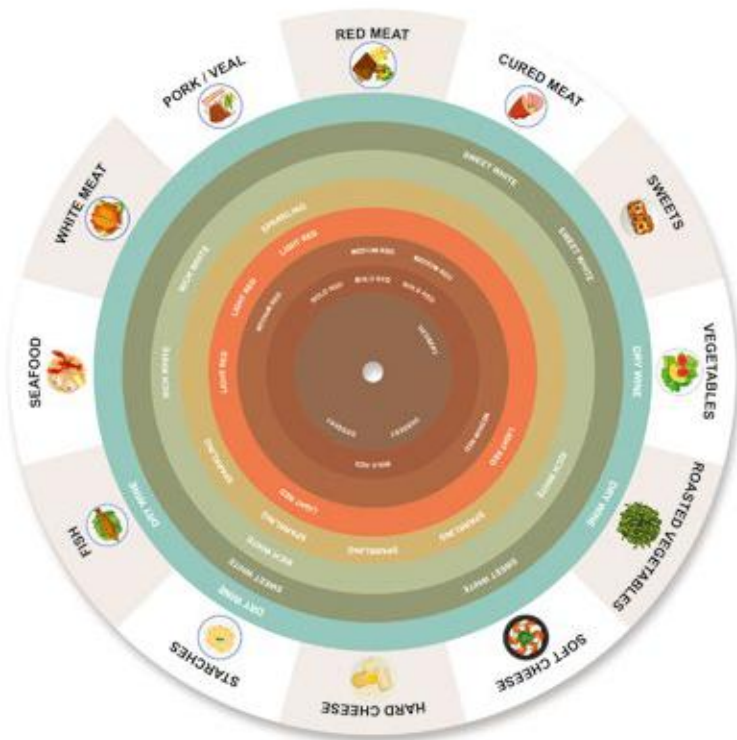

The top of Vinomate dial card is customisable - the bottom part is made with fixed design.

printable dial card

bottom part front side

bottom part back side

**Vinomate AP718651**

Custom made paper disk with food and wine pairing chart. Price includes full color printing. MOQ: 100 pcs.  
 Size: ø140 mm Printing: FP-DG(FC)