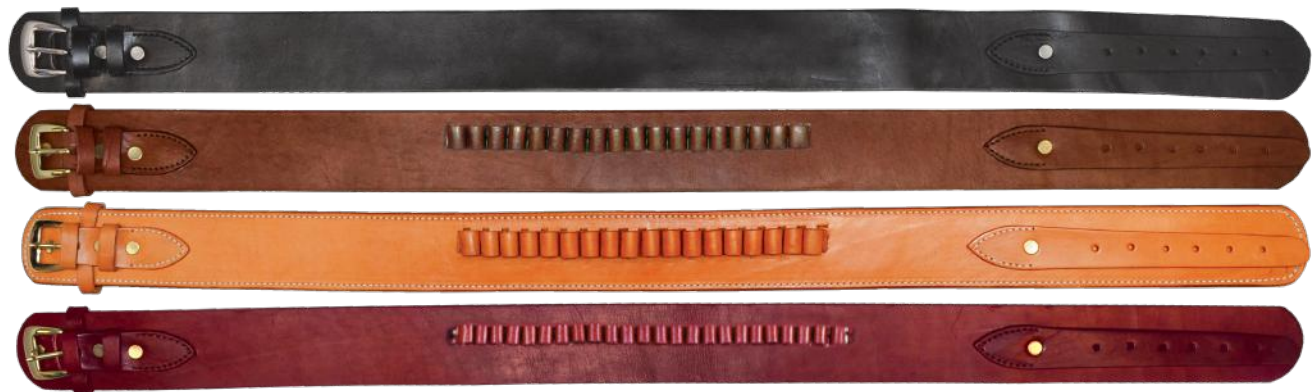

HELPFUL TIP!

Pair with XM1, XM2, XM8, & XM5