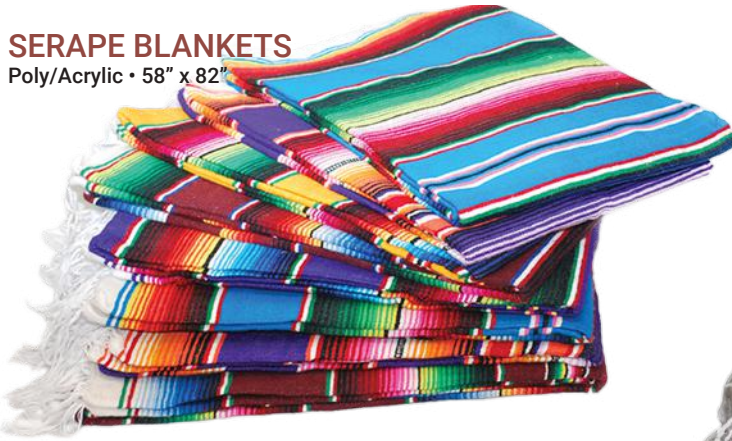

Blankets

SERAPE BLANKETS

Poly/Acrylic • 58" x 82"

FAL-05 Assorted Colors