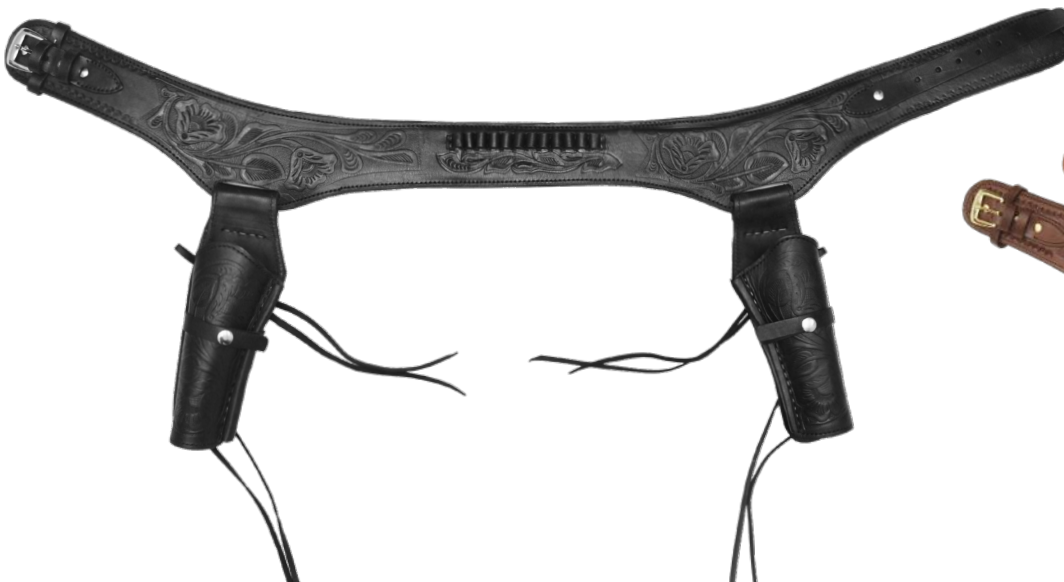

CHOCOLATE

GB-22CHOC .22 cal
 GB-38CHOC .38 cal
 GB-45CHOC .45 cal

NATURAL

GB-22NAT .22 cal
 GB-38NAT .38 cal
 GB-45NAT .45 cal

WINE

GB-22W .22 cal
 GB-38W .38 cal
 GB-45W .45 cal

*SPECIAL ORDER ITEMS

Prepayment required • 6-8 week lead time
 • Left hand orientation
 • Size 32
 • Larger belt sizes