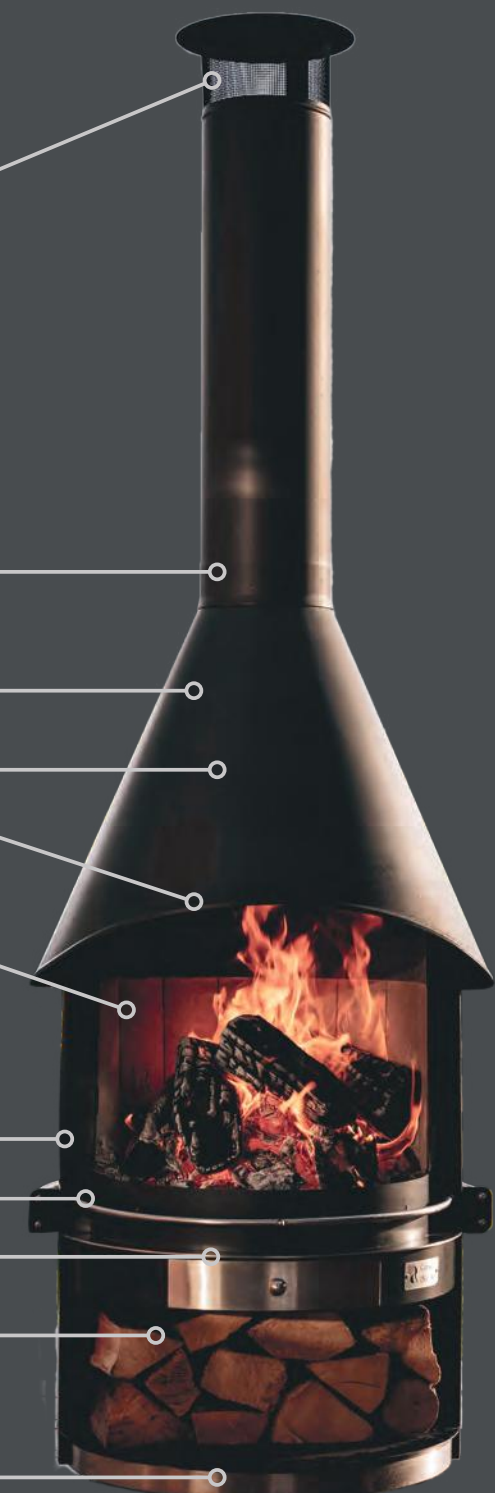

Removable flue pipe

Double-walled, removable fire hood

Completely made of Grade 304 Stainless Steel, highly corrosion resistant

Easy access when cooking

Firebricks reflect the heat up to 4 metres

Options: height-adjustable grill, spark arrester door, steak pan, electric rotisserie, grill basket, wok, kebab skewers, smoker, pizza oven, salmon board ...

Stay cool handles for ease of use

Stainless steel ash pan for easy cleaning

Practical storage for firewood

4 hidden wheels make the fireplace mobile

HIGH GRADE STAINLESS STEEL V4A
for use in coastal or exposed areas.

Type 1	£ 5,300.00
Type 1 Spark Guard	£540.00
Type 2	£ 5,500.00
Type 2 Spark Guard	£ 555.00
Type 3	£ 5,650.00
Type 3 Spark Guard	£ 590.00

TYPE 1

Diameter approx. 60cm
Height appr
£ 4,000.00

Black

TYPE 2

Diameter approx.70cm
Height approx. 225cm
£ 4,100.00