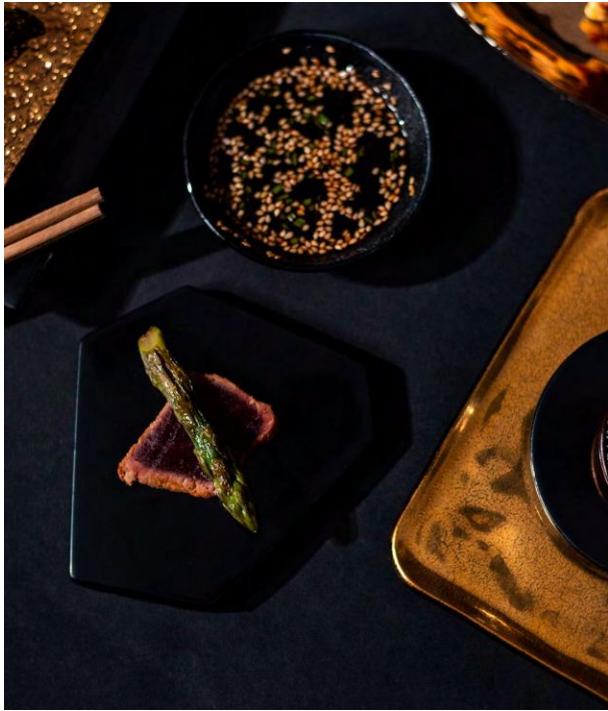

SC-08-98, B5-C2-24