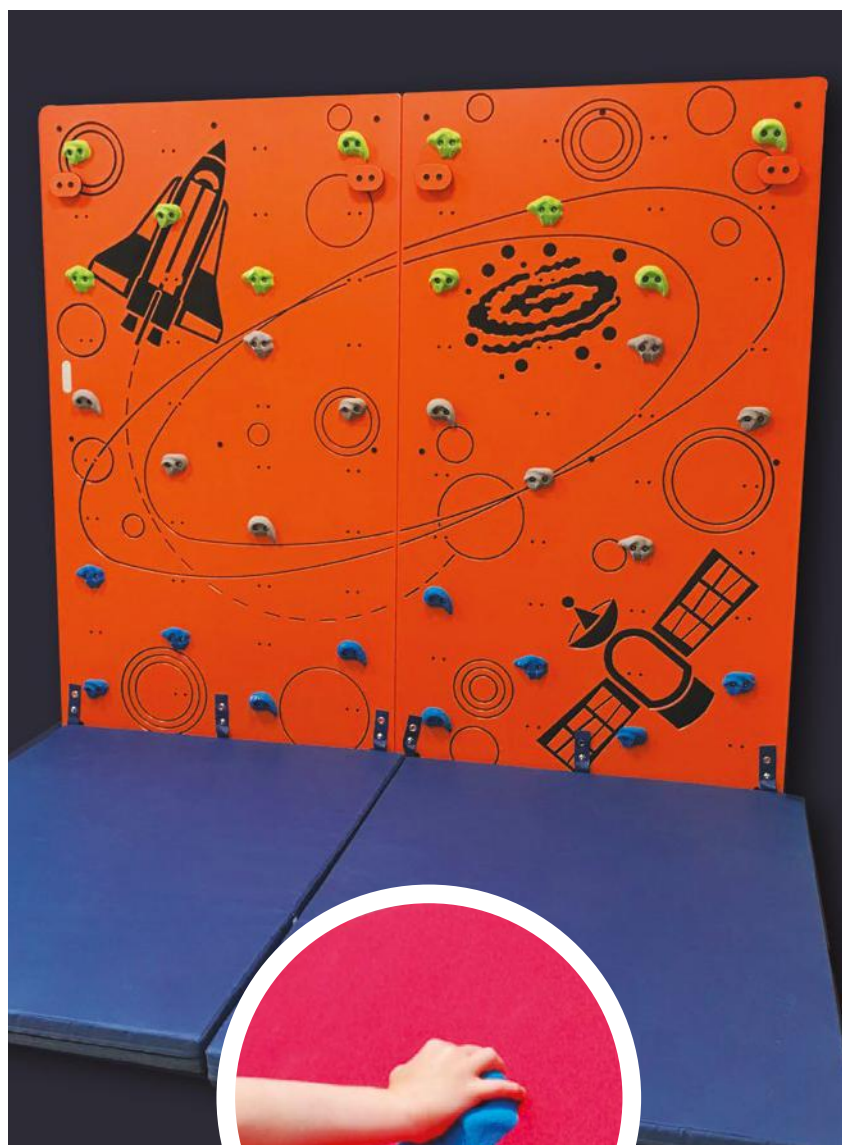

Clicfix™

The climbing wall with movable grips for elementary schools and daycare centres

ANOTHER WAY TO GET KIDS MOVING!

The introduction to rock climbing helps develop new skills and different ways of using the arms and legs to climb. It also creates interest in this new sport that will make its debut at the next Olympic Games.

Highlights

- High-density polyethylene (HDPE) modular panels make it easy to create a climbing wall that fits well into the space available.
- Clicfix™ climbing grips come in various shapes that can be repositioned, using an anti-theft key, to keep the layout challenging.
- Engravings on the panels represent various themes (waves, mountains, nature, etc.).
- 3" thick folding landing mats available (ask for product S-5002).

COLOURS AVAILABLE

Three-layer lamination with a contrasting colour in the centre.

Tan
Crow black
Tan

Espresso brown
Tan
Espresso brown

Sky blue
Crow black
Sky blue

Bright yellow
Crow black
Bright yellow

Meadow green
Crow black
Meadow green

Lunar gray
Crow black
Lunar gray

Tropical orange
Crow black
Tropical orange

Cherry red
Crow black
Cherry red

Irish green
Tan
Irish green

CHOOSE YOUR THEME!

SPACE

WATER

YETI MOUNTAIN