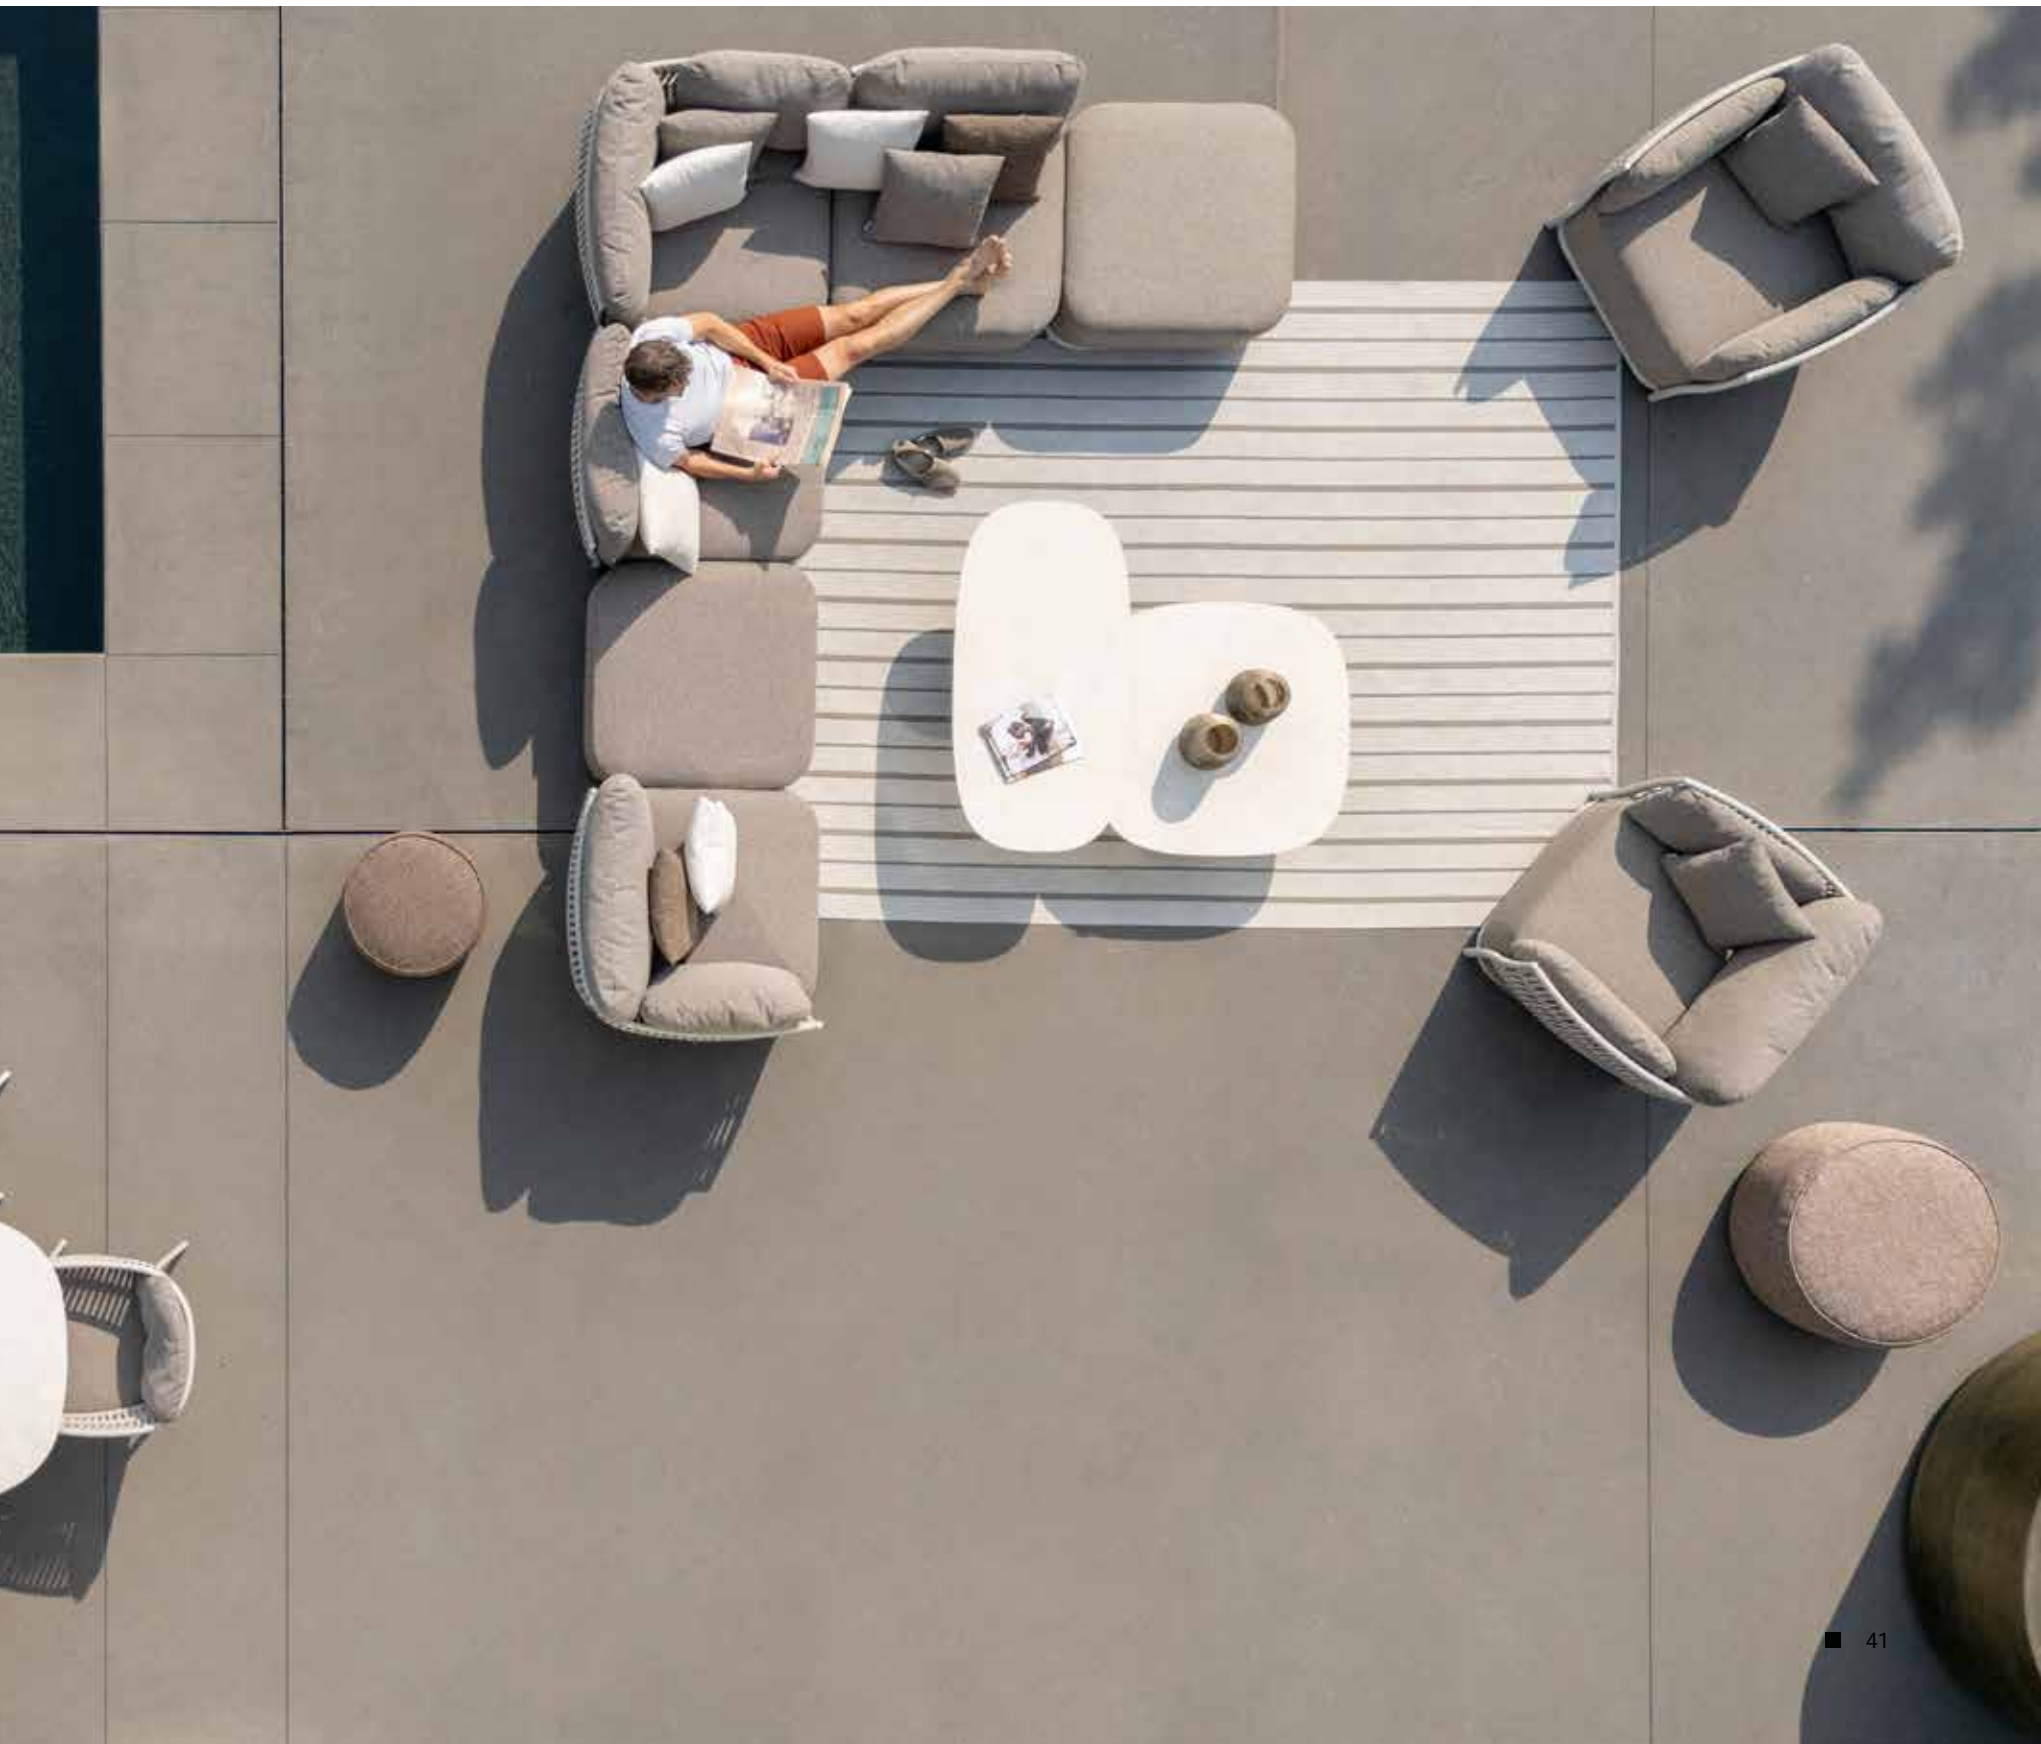

Boho

The Boho collection blends teak and woven elements for a warm ambiance. Each piece radiates sophistication, creating an gracefully stylish and welcoming outdoor space.

Designed by
Made Studio

Boho sofa 1 seat, sofa 3 seat, coffee table