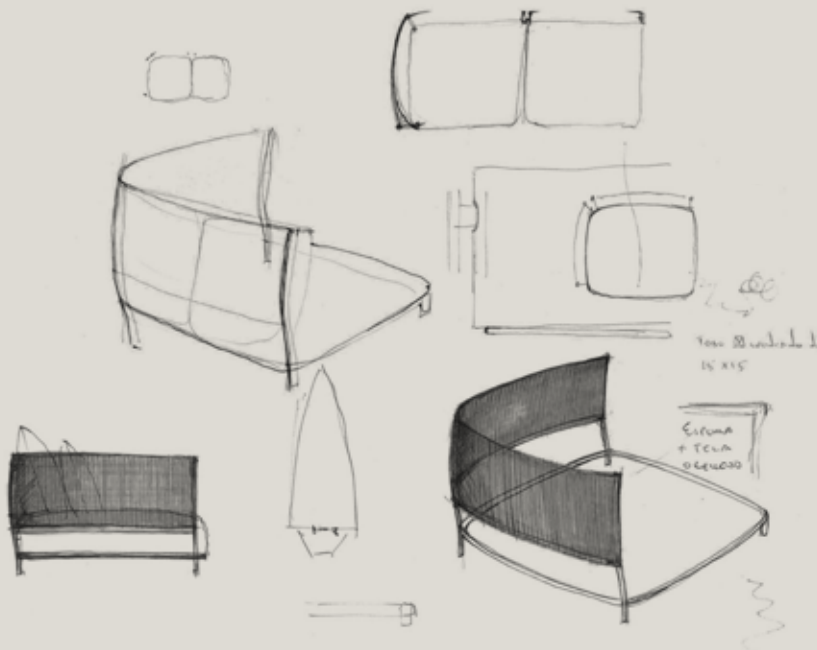

The Cala Collection

Cala is a distinguished collection born from a poetic fusion of skillful and modern design, redefining elegance and sophistication. Inspired by the intricate art of rope weaving, *La Mamba Studio* sought to soften the industrial essence of aluminum, bringing style and rich texture to each piece. This collection with its modular sofa elements and dining set is all about creating inviting and timeless spaces that welcome you to unwind—transforming any outdoor setting into comfortable sanctuaries.