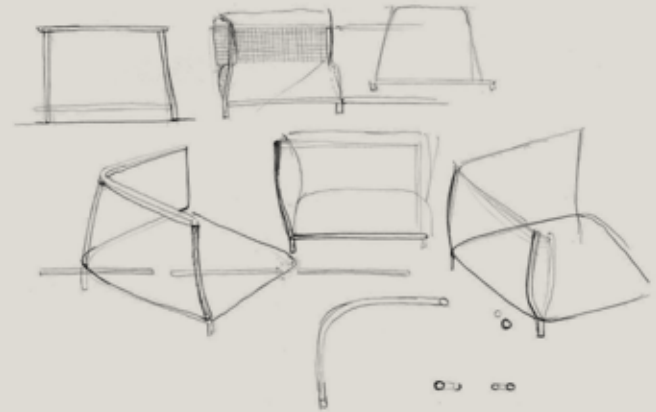

Based in Valencia, *La Mamba Studio* is a product design atelier specialized in furniture, lighting, and objects. Their approach is holistic and deeply human, defining the soul of each design and molding ideas into meaningful experiences. From chairs and tables to sofas and lighting, they always seek to harmonize aesthetics, functionality, and human interaction. Their philosophy is showcased in the *Cala* collection, transforming our perception and experience of our surroundings.