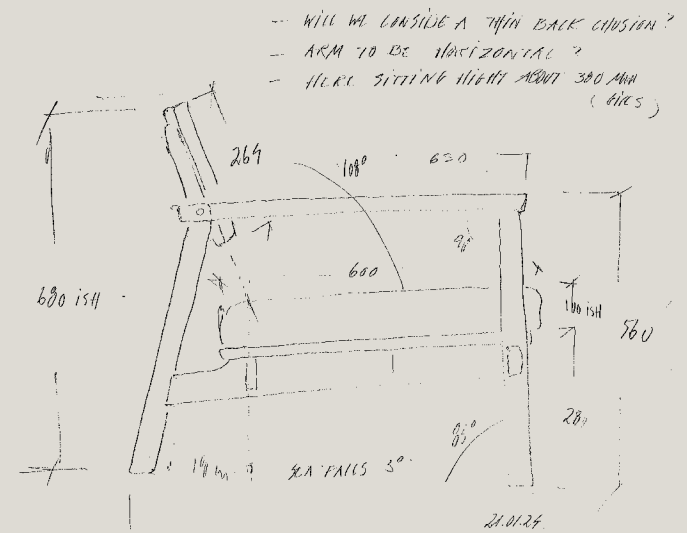

The Lynn Collection

"With Lynn, we've created a collection that's as luxurious as it is eco-conscious."

Escape the ordinary with Povl Eskildsen's Lynn collection, where design embraces outdoor living. A testament to meticulous Scandinavian artistry and sustainable vision, these pieces draw inspiration from 1970s Danish classics. Blending clean, elegant lines with nature's warmth, each design tells a story of precision. Every detail, from the seamless finger joints to the hidden end grain, reveals a commitment to timeless beauty that gracefully weathers every season.