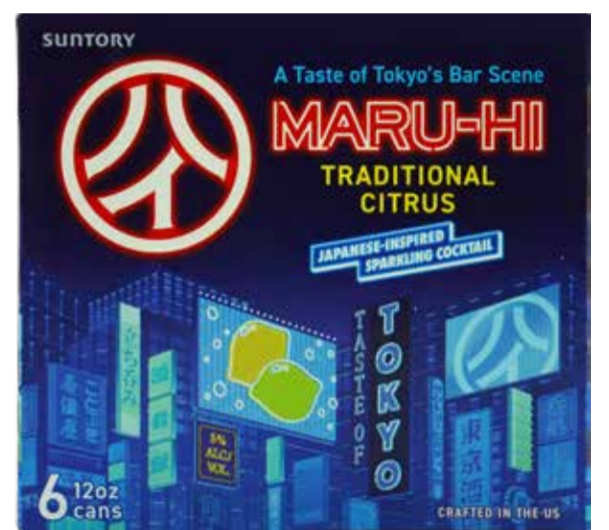

$1.79 each

* All alcohol products are not available at the PCH Torrance Store.

+TAX
+CRV

Hakutsuru
SHO-UNE Junmai Daiginjo Sake
720 ml
$27.99

+TAX
+CRV

Suigei
Tokubetsu Junmai Sake
720 ml
$17.99

+TAX
+CRV

Kirishima
Kuro Kirishima Shochu
1.8 L
$17.99

+TAX **+CRV**

Suntory
Maru-Hi Traditional
6 cans
$10.99