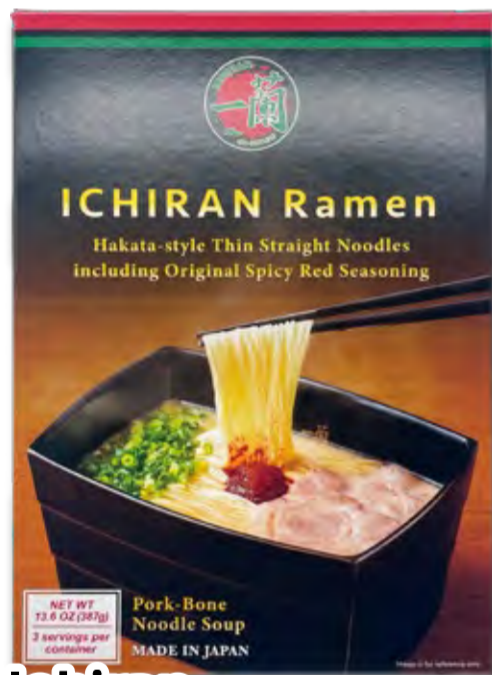

Ichiran Premium Tonkotsu Ramen
3pk; 13.6 oz
$24.49