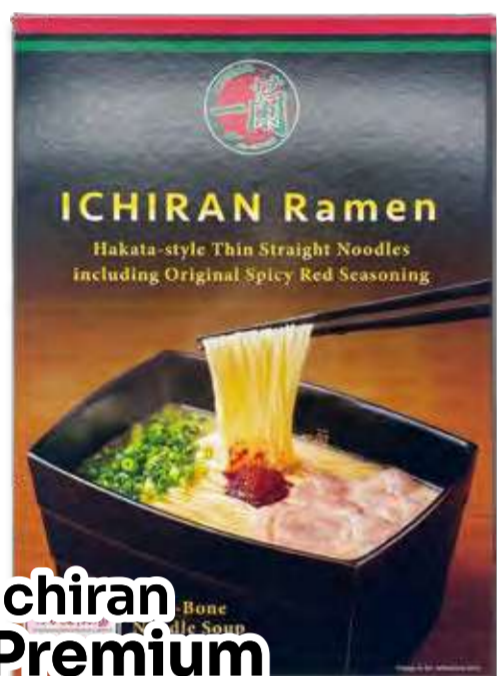

Ichiran Premium Tonkotsu Ramen
3pks; 13.6 oz