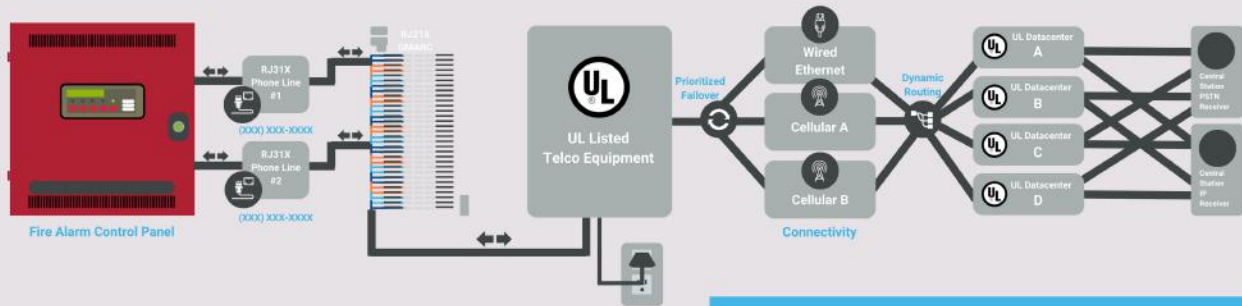

Say Good-Bye to POTS Lines

The FCC has mandated the phase-out of all traditional copper communications lines.

Don't get stuck with ballooning costs on these common POTS lines applications:

Security Alarm Panels

Fire Alarm Panels

Elevator Call Boxes

Fax Machines

Point-of-Sale Systems

Building Entry Intercoms

Modernize your business with cloud-based technology.

With OneCloud, you can work anywhere with a modern business phone system that ties to employees and customer experience together with dramatically improved responsiveness, increased productivity, enhanced efficiencies, and reduced operating costs.

ALARM FORMATS

DIAL CAPTURE:

- CID
- SIA
- Pulse 4+2

PSTN CALLING:

- CID
- SIA
- Pulse 4+2
- BFSK
- DMP
- Sonitrol
- All Protocols

30% SAVINGS OR MORE!