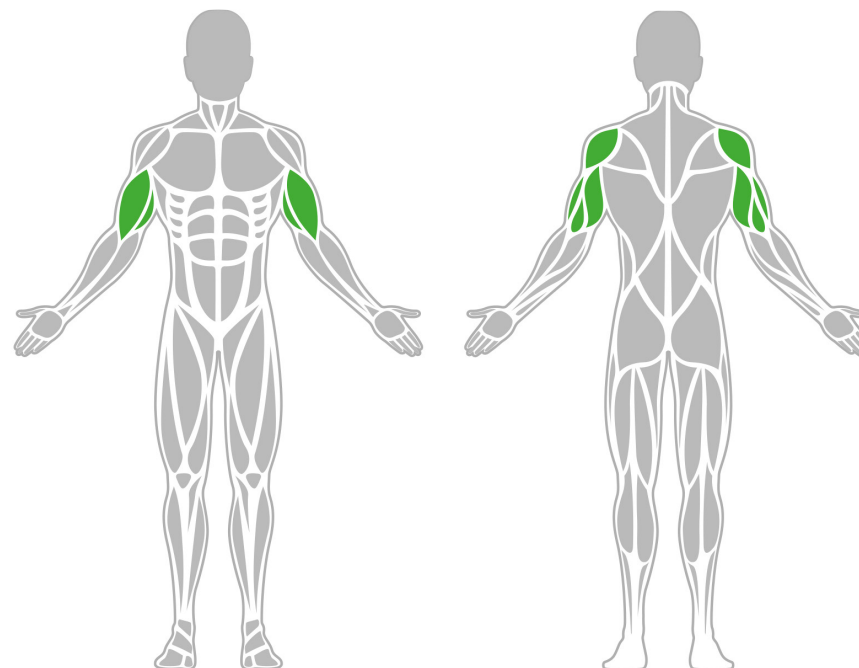

BESTRONG

 bestrongworld  bestrongworld  global.bestrong.com  info@bestrong.com

Muscle Groups Focus

Hand Bike

Exercises on the BeStrong Hand bike allow the user to work the chest, shoulder, arm and core muscles without the use of weights. Both cardio and strength training can be performed simultaneously on this recreational exercise device. The hand bike allows the user to gently move through the aforementioned muscle groups without straining the joints, making this outdoor fitness device perfect for all age groups.

Attributes

Product code	1-1-305
Certificate	EN 16630
Age group	14 + years
Capacity	1 person
Max. weight load	130 kg
Type	Recreational
Difficulty level	Easy

QR Code

Side View

Plan View

Installation information

Technical specification

Safety surface area	Around 1,5 m radius
Net weight	39 kg
Material	S235,KO33
Critic fall height	-
Color options	
For more color options, discuss with your sales representative.	

Warranty