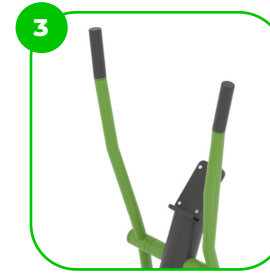

Technical specification

Safety surface area	Around 1,5 m radius
Net weight	39 kg
Material	S235,KO33
Critic fall height	-
Color options	
For more color options, discuss with your sales representative.	

Warranty

The device is equipped with an ergonomic non-slip HDPE phone holder for convenience.

At the end of the arms, the handle is rubber-coated for a more comfortable and secure grip.

The device is fitted with composite bearings that are weather-resistant. The bearing does not require regular maintenance.