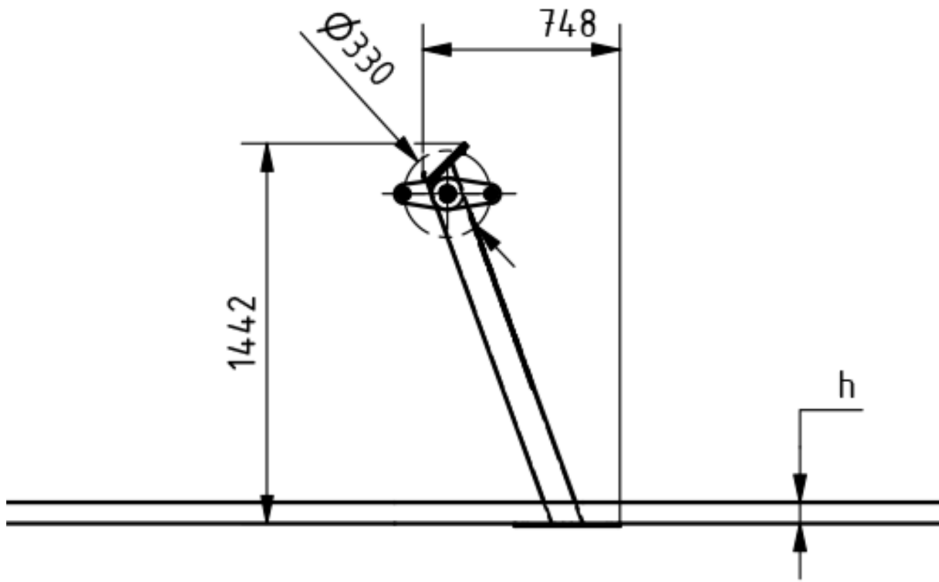

Attributes

Product code	1-1-305
Certificate	EN 16630
Age group	14 + years
Capacity	1 person
Max. weight load	130 kg
Type	Recreational
Difficulty level	Easy

QR Code

Side View

Plan View

Installation information

Number of installers (concrete)	At least 2 people
Total installation time (concrete)	45-90 min.
Number of installers (equipment)	At least 2 people
Total installation time (equipment)	30-60 min.
Excavation volume	0.5 m ³
Concrete volume	0.5 m ³
Size of the base structure	0,8 x 0,8 x 0,8 m
Anchoring options	Surface mounted
In combined structures, the volume of concrete required varies.	

Technical specification

Safety surface area	Around 1,5 m radius
Net weight	39 kg
Material	S235,KO33
Critic fall height	-
Color options	
For more color options, discuss with your sales representative.	

Warranty