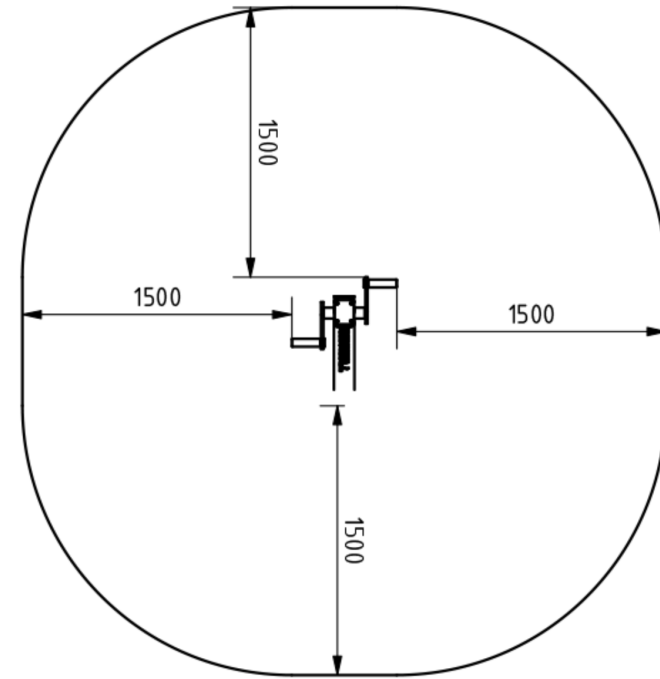

Attributes

Product code	1-1-305
Certificate	EN 16630
Age group	14 + years
Capacity	1 person
Max. weight load	130 kg
Type	Recreational
Difficulty level	Easy

QR Code

Side View

Plan View

Installation information

Number of installers (concrete)	At least 2 people
Total installation time (concrete)	45-90 min.
Number of installers (equipment)	At least 2 people
Total installation time (equipment)	30-60 min.
Excavation volume	0.5 m ³
Concrete volume	0.5 m ³
Size of the base structure	0,8 x 0,8 x 0,8 m
Anchoring options	Surface mounted
In combined structures, the volume of concrete required varies.	

Technical specification

Safety surface area	Around 1,5 m radius
Net weight	39 kg
Material	S235,KO33
Critic fall height	-
Color options	
For more color options, discuss with your sales representative.	

Warranty