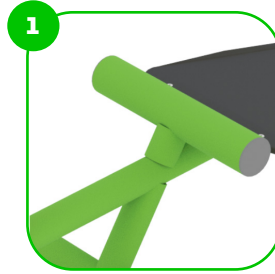

Material specification

The element is made of high quality S235 steel, which has been cleaned via sandblasting. A corrosion resistant powder coating finish is then applied. Also available with galvanized surface for even greater protection and longevity!