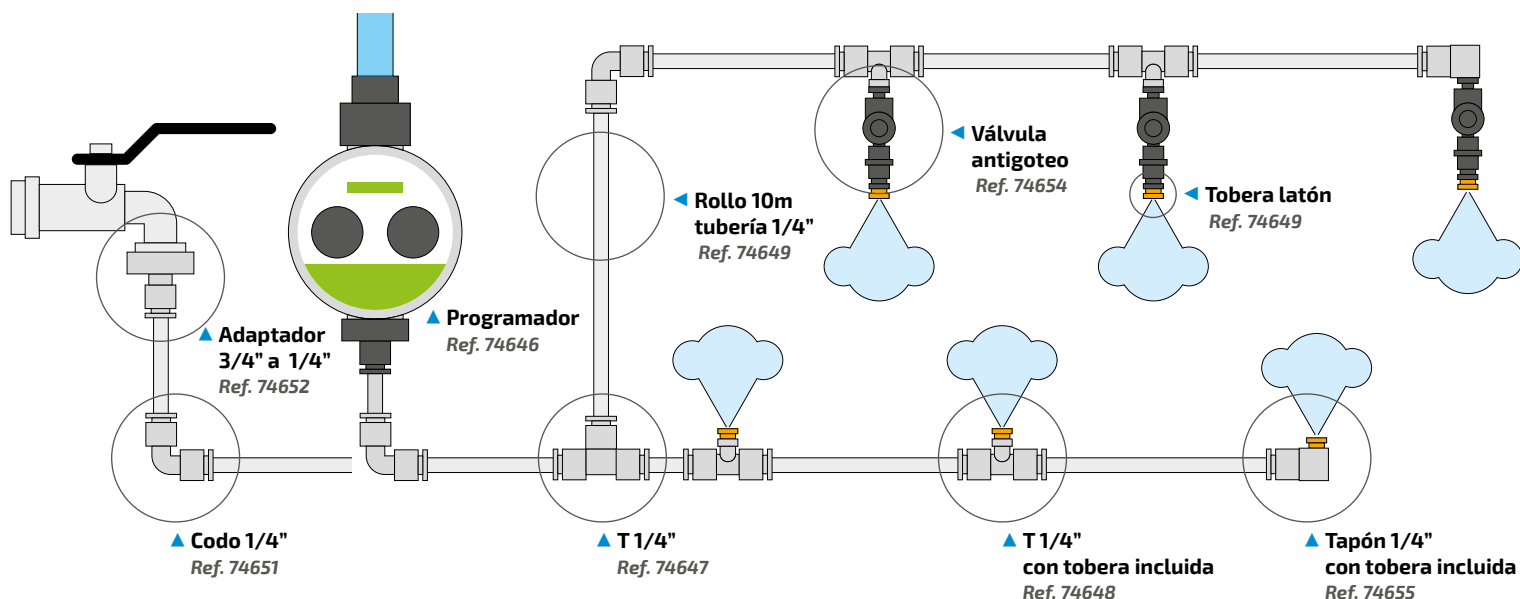

Sistemas de nebulización

Los sistemas de nebulización crean ambientes agradables y frescos, son muy fáciles de instalar y pueden bajar la temperatura hasta 11°C

A tu disposición en KIT o accesorios sueltos, consulta en tu tienda habitual todas las opciones disponibles