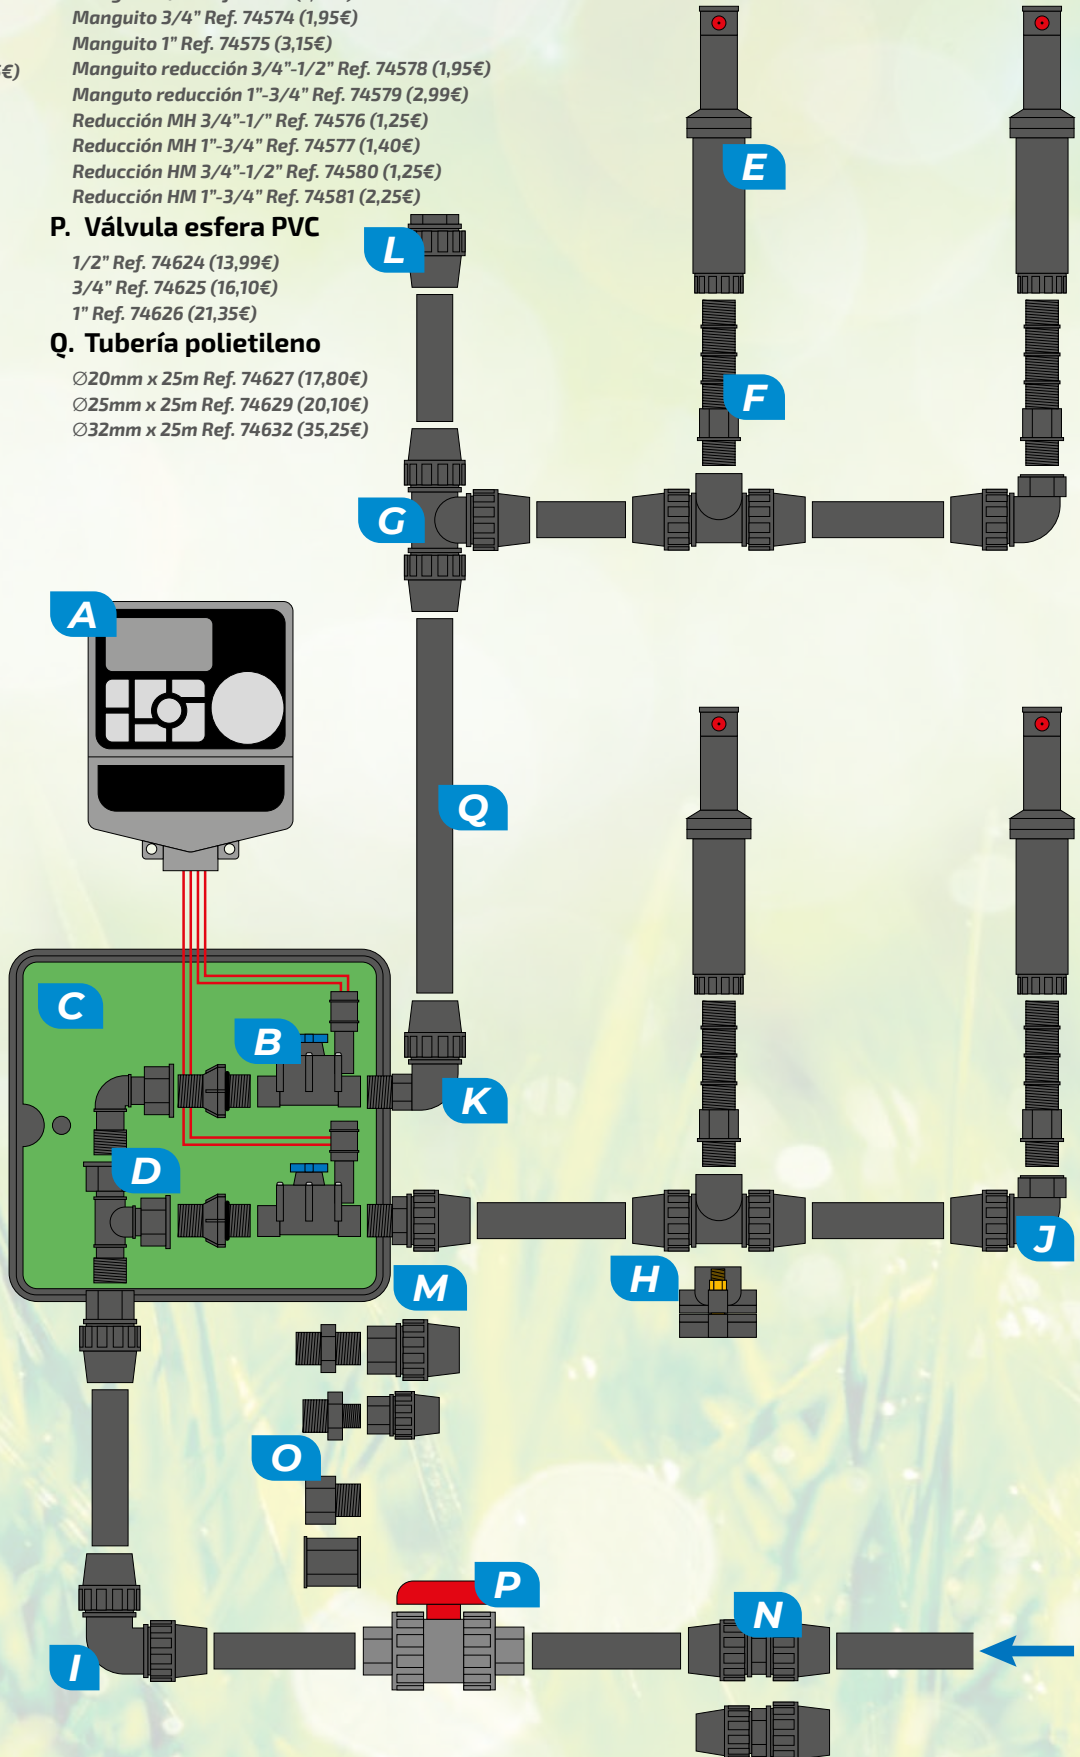

L. Tapón final polietileno

Ø20mm Ref. 74616 (2,25€)
Ø25mm Ref. 74617 (2,55€)
Ø32mm Ref. 74618 (3,85€)

M. Terminal polietileno

RH Ø20mm x 1/2" Ref. 74597 (1,95€)
RH Ø25mm x 3/4" Ref. 74598 (2,30€)
RH Ø32mm x 1" Ref. 74606 (3,25€)
RM Ø20mm x 1/2" Ref. 74594 (1,80€)
RM Ø25mm x 3/4" Ref. 74595 (1,99€)
RM Ø32mm x 1" Ref. 74596 (3,10€)

N. Empalme polietileno

Ø20mm Ref. 74584 (2,55€)
Ø25mm Ref. 74586 (3,40€)
Ø32mm Ref. 74587 (4,99€)
Reducción Ø25-20mm Ref. 74582 (3,25€)
Reducción Ø32-25mm Ref. 74583 (4,65€)

O. Machón / Manguito / Reducción

Machón 1/2" Ref. 74568 (0,95€)
Machón 3/4" Ref. 74569 (1,10€)
Machón 1" Ref. 74570 (1,40€)
Machón reducción 3/4"-1/2" Ref. 74571 (1,10€)
Machón reducción 1"-3/4" Ref. 74572 (1,30€)
Manguito 1/2" Ref. 74573 (1,65€)
Manguito 3/4" Ref. 74574 (1,95€)
Manguito 1" Ref. 74575 (3,15€)
Manguito reducción 3/4"-1/2" Ref. 74578 (1,95€)
Manguito reducción 1"-3/4" Ref. 74579 (2,99€)
Reducción MH 3/4"-1" Ref. 74576 (1,25€)
Reducción MH 1"-3/4" Ref. 74577 (1,40€)
Reducción HM 3/4"-1/2" Ref. 74580 (1,25€)
Reducción HM 1"-3/4" Ref. 74581 (2,25€)

P. Válvula esfera PVC

1/2" Ref. 74624 (13,99€)
3/4" Ref. 74625 (16,10€)
1" Ref. 74626 (21,35€)

Q. Tubería polietileno

Ø20mm x 25m Ref. 74627 (17,80€)
Ø25mm x 25m Ref. 74629 (20,10€)
Ø32mm x 25m Ref. 74632 (35,25€)

Recuerda que este esquema es sólo un ejemplo. En tu tienda te aconsejarán sobre la instalación idónea para ti.