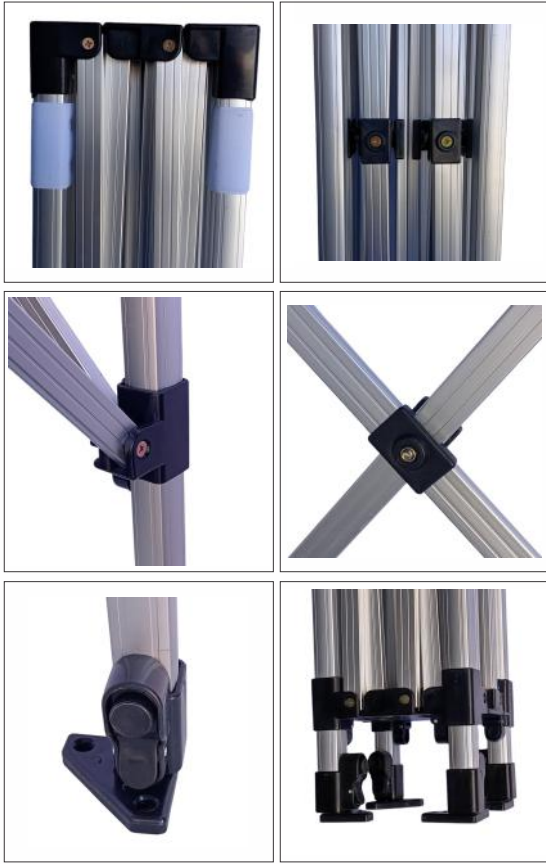

Standard Aluminium Gazebo Spec Sheet

PRINTAGON
Branding Solutions

Outdoor Product