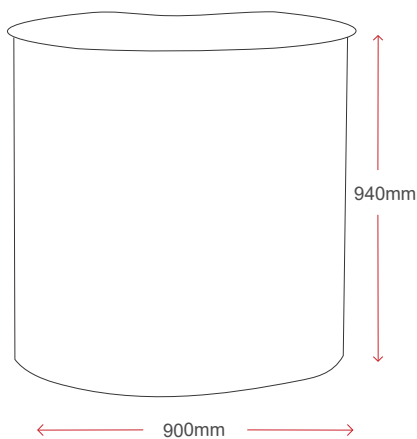

Product Details

Available Sizes / Options