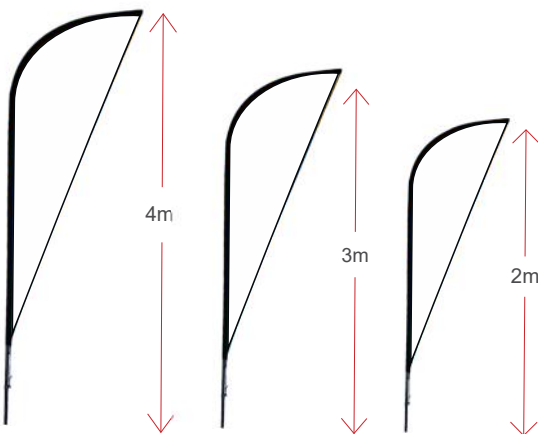

Product Details

Available Sizes / Options