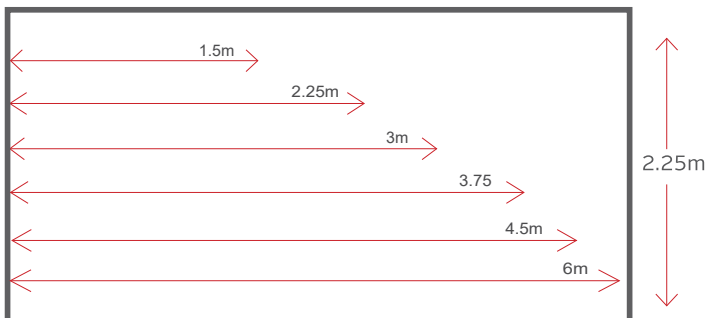

Product Details

Available Sizes / Options