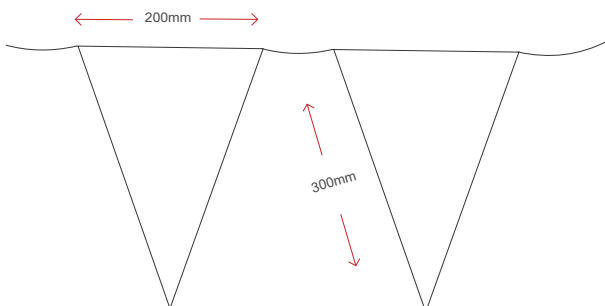

Product Details

Standard Size