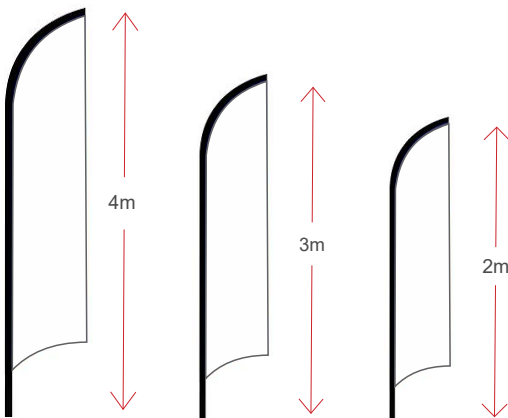

Product Details

Available Sizes / Options