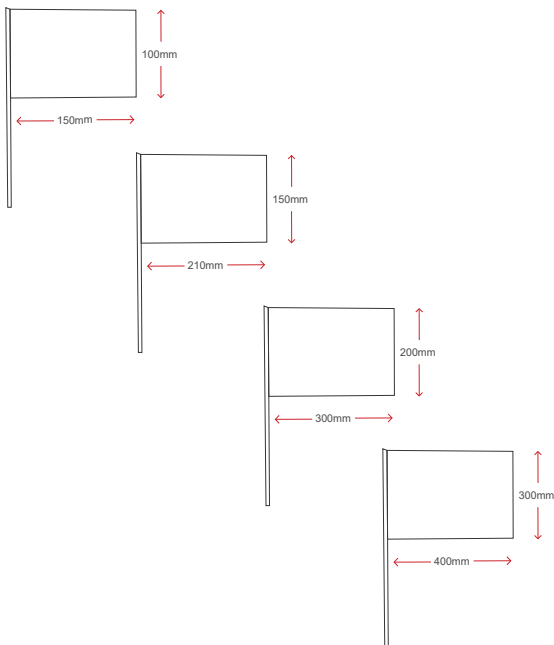

Product Details

Available Sizes / Options