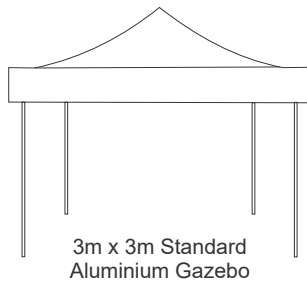

Product Details

Available Sizes / Options

Specifications

Frame	Standard Aluminium
Fabric	300D Oxford Canvas
Size	2m x 2m | 3m x 3m
Colour	Full Colour Print
Printing	Digital Direct Dye Sublimation
Opt. Extra's	Full / Half Walls | Gazebo Weights
Include	System, Print, Toolkit and Carry Bag

Optional Extra's

2m x 2m STD Aluminium Gazebo	3m x 3m STD Aluminium Gazebo
Outer Leg: 32mm x 32mm x 1.2mm	Outer Leg: 32mm x 32mm x 1.2mm
Inner Leg: 25mm x 25mm x 1.2mm	Inner Leg: 25mm x 25mm x 1.2mm
Cross Bar: 26mm x 13mm x 1mm	Cross Bar: 26mm x 13mm x 1mm
Weight: ± 12.7kg	Weight: ± 14.6kg