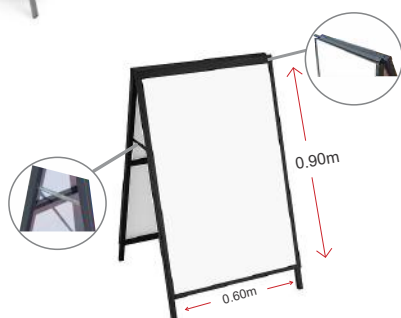

← Standard Pull Up Banner System and Carry Bag

Deluxe Pull Up Banner System and Carry Bag →

*Product Details*

*Available Sizes / Options*

*Specifications*

**Aluminium Sandwich Board**

Hardware	Aluminium Frame   Plastic Sleeve Cover
Inserts	2x A1 Posters   594mm x 841mm
Size	1200mm x 680mm x 100mm
Colour	Full Colour Print