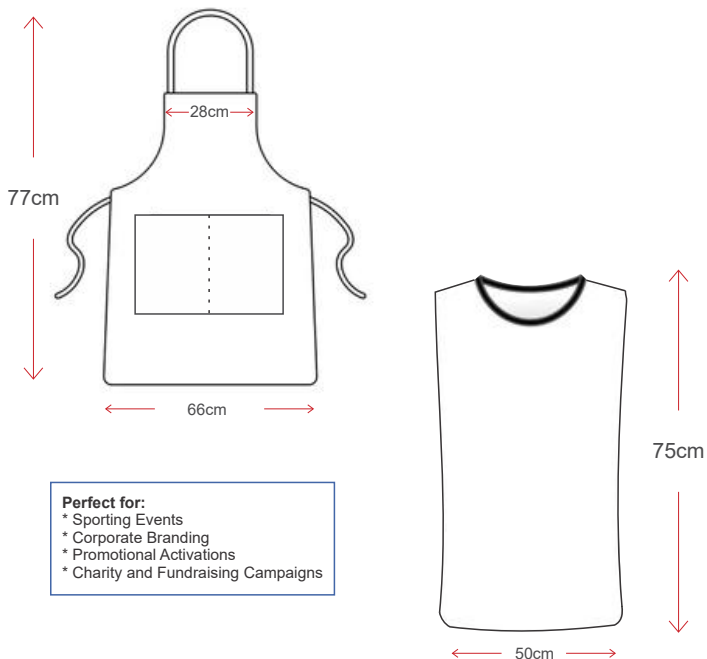

Product Details

Available Sizes / Options

Specifications

Aprons | must be ordered in pairs

Fabric	100% Polyester Canvas Textile | Water Resistant
Size	Chest 28cm | Width 66cm | Length 77cm
Ties	Options of Black or White
Colour	Full Colour Print | Any Design

Bibs | minimum order quantity of 20x

Fabric	PVC | Bannerweave | Airtex
Size	Standard 50cm (W) x 75cm (L) | Custom
Ties	Options of Black or White
Colour	Full Colour Print | Any Design