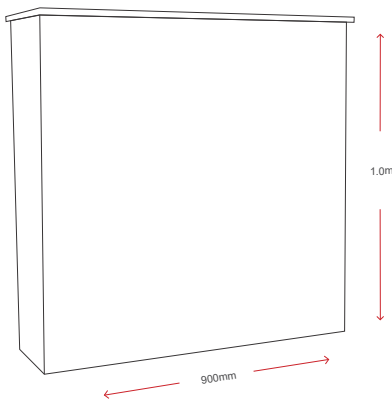

Product Details

Available Sizes / Options