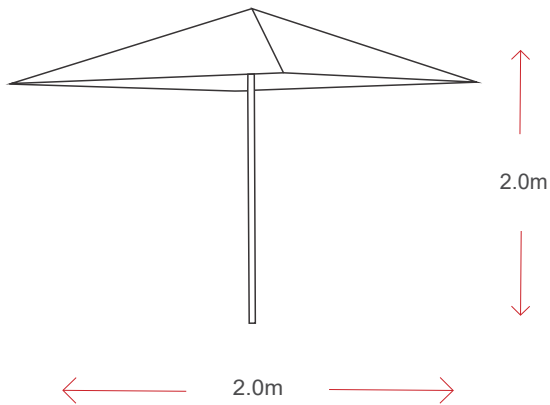

Product Details

Available Sizes / Options

Specifications

Hardware	Aluminium
Fabric	100% Polyester Gazebo Material
Available Sizes	2.0m x 2.0m
Colour	Full Colour Print
Branding Opt.	Single Sided Only
Base	Rubber Base | Available with or without
Include	System, Print and Carry Bag

Parasol System Dimensions

Outer Leg: 40mm x 1mm

Inner Leg: 36mm x 1mm

Cross Bar: 25mm x 12.5mm x 0.9mm