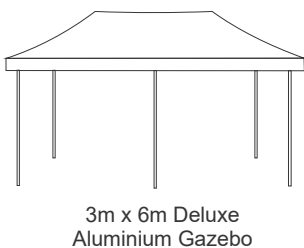

Product Details

Available Sizes / Options

Optional Extra's

Specifications

Frame	Deluxe Aluminium
Fabric	300D Oxford Canvas
Size	3m x 3m | 3m x 4.5m | 3m x 6m
Colour	Full Colour Print
Printing	Digital Direct Dye Sublimation
Opt. Extra's	Full / Half Walls | Gazebo Weights
Include	System, Print, Toolkit and Carry Bag

3m x 3m Deluxe Aluminium Gazebo	3m x 4.5m Deluxe Aluminium Gazebo	3m x 6m Deluxe Aluminium Gazebo
Outer Leg: 40mm x 1.5mm	Outer Leg: 40mm x 1.5mm	Outer Leg: 40mm x 1.5mm
Inner Leg: 36mm x 1.5mm	Inner Leg: 36mm x 1.5mm	Inner Leg: 36mm x 1.5mm
Cross Bar: 25mm x 12.5mm x 1mm	Cross Bar: 25mm x 12.5mm x 1mm	Cross Bar: 25mm x 12.5mm x 1mm
Weight: ± 16.2kg	Weight: ± 20kg	Weight: ± 27.8kg