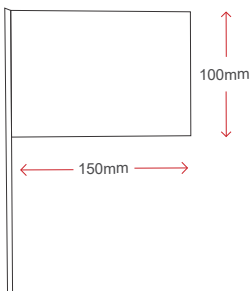

Product Details

Available Sizes / Options