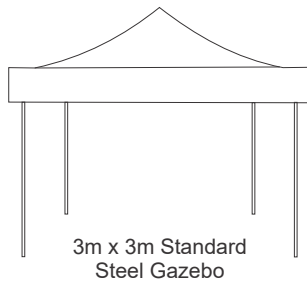

Product Details

Available Sizes / Options

Specifications

Frame	Standard Steel | Frame is Powder Coated	
Fabric	300D Oxford Canvas	
Size	2m x 2m | 3m x 3m	
Colour	Full Colour Print	
Printing	Digital Direct Dye Sublimation	
Opt. Extra's	Full / Half Walls | Gazebo Weights	
Include	System, Print, Toolkit and Carry Bag	
	2m x 2m Standard Steel Gazebo	3m x 3m Standard Steel Gazebo
	Outer Leg: 30mm x 30mm x 0.8mm	Outer Leg: 30mm x 30mm x 0.8mm
	Inner Leg: 25mm x 25mm x 0.7mm	Inner Leg: 25mm x 25mm x 0.7mm
	Cross Bar: 26mm x 13mm x 0.7mm	Cross Bar: 26mm x 13mm x 0.7mm
	Weight: ± 17.6kg	Weight: ± 19.5kg

Optional Extra's