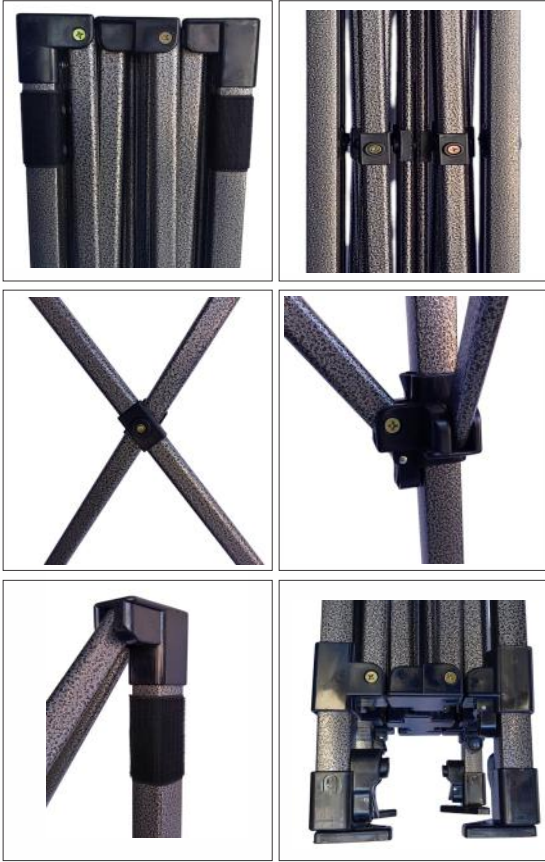

Standard Steel Gazebo Spec Sheet

PRINTAGON
Branding Solutions

Outdoor Product