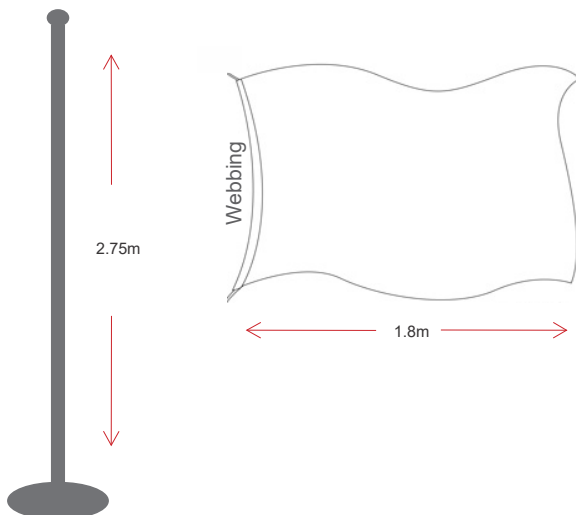

Product Details

Available Sizes / Options

Specifications

Pole	Metal with Gold Finish
Flag Fabric	100% Polyester Ultra Sheen
Flag Size	1.2m x 1.8m
Pole Length	1.6m - 2.75m Adjustable
Colour	Full Colour Print
Branding	Single Sided Only | 90% Shine-through
Include	Printed Flag & Metal System with Gold Finish