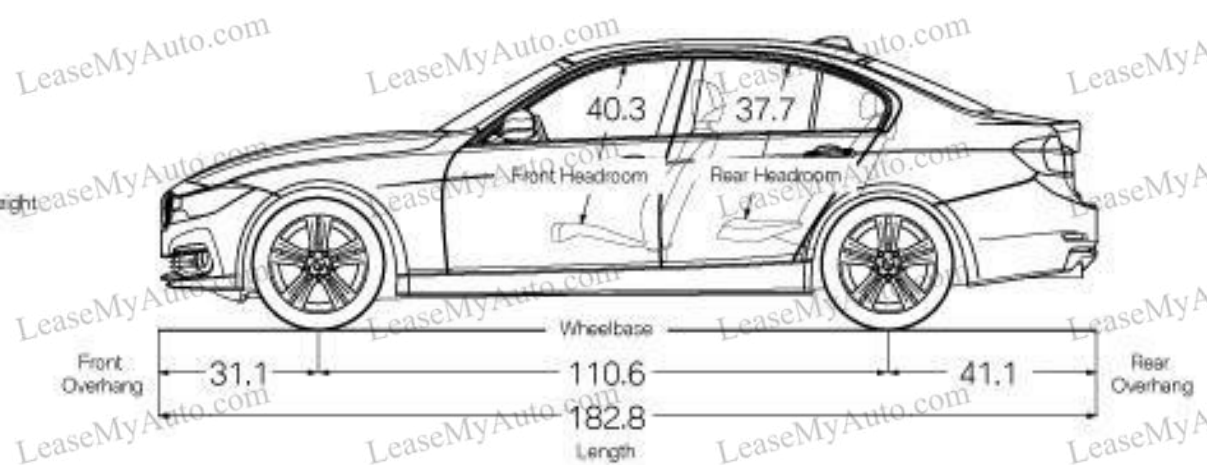

All dimensions in technical drawings are given in inches. Dimensions shown apply to 330i xDrive Sedan.

	320i / 320i xDrive
ENGINE	2.0-liter TwinPower Turbo inline 4-cylinder
OUTPUT @ RPM	180 hp @ 5000 / 200 lb-ft @ 1250-4500
0-60 MPH (sec) ¹	7.1 [7.1]
CITY / HIGHWAY / COMBINED MPG	23/35/27