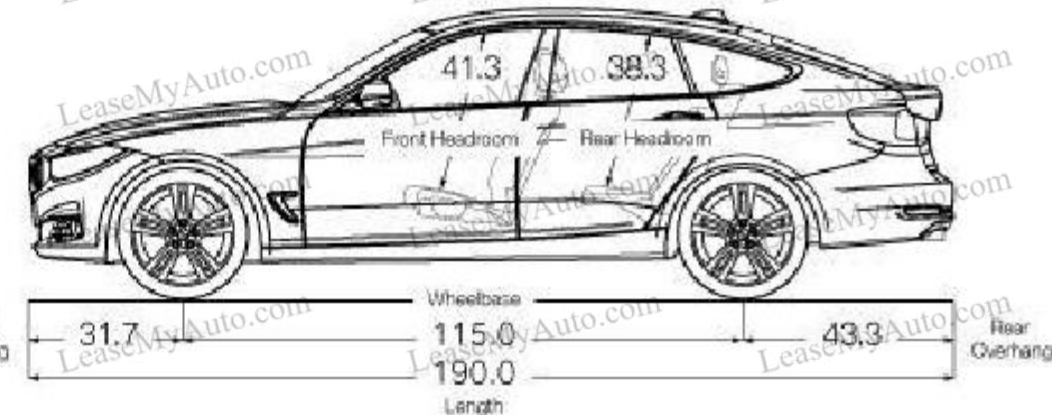

All dimensions in technical drawings are given in inches. Dimensions shown apply to 330i and 330i xDrive Gran Turismo.

Figures subject to change. Not all packages available in all models. Please visit your BMW Retailer or bmwusa.com for the most up-to-date information.

¹BMW AG preliminary test results. Actual acceleration results may vary, depending on specification of vehicle; road and environmental conditions; testing procedures and driving style. These results should be used for comparison only and verification should not be attempted on public roads. BMW urges you to obey all posted speed laws and always wear safety belts.

Not all features are available on all models. Get the latest information on standard and optional features, packages and technical specifications. Visit bmwusa.com and select the BMW model of your choice.