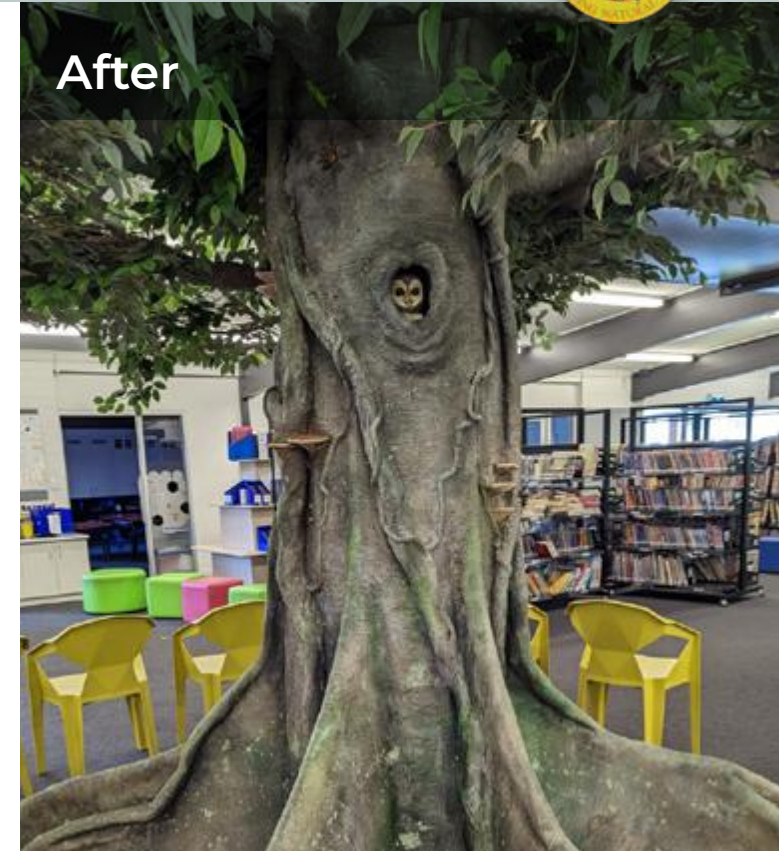

To help children discover the joy of reading, teachers at Parafield Gardens Primary School were keen to create an inspirational reading and learning space. They envisioned a beautiful reading tree that would provide a focal point for reading activities in the school library/resource centre. As well as firing children's imagination, the tree would bring a relaxing sense of nature indoors.

Children can sit in nooks of the fig root buttresses and immerse themselves in a good book, or gather around the tree to hear a story. While there, they can spot fungi, animals and insects hidden amongst the branches. Both teachers and students can enjoy a tree that not only enhances the space, it stimulates the imagination!