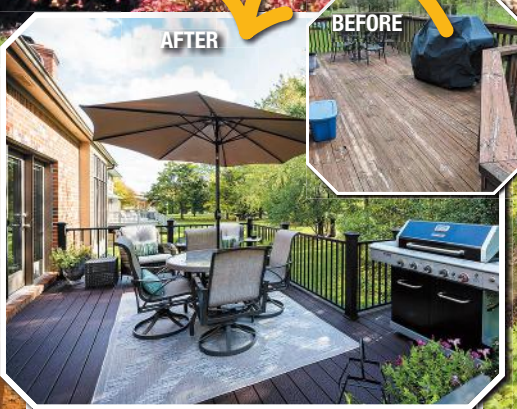

CUSTOM DECK
 CREATIONS

TrexPRO
 PLATINUM

Trex

THE NOVI HOME SHOW
 Visit us at
 Booth 1125

Google
 5 Star Rating

Scan Here for
FREE ESTIMATE

MI Builders License # 2102216377

- 400+ outdoor living spaces created
- New decks & resurfacing existing decks
- Financing options available
- 50 year manufacturer warranty
- 10 year workmanship warranty