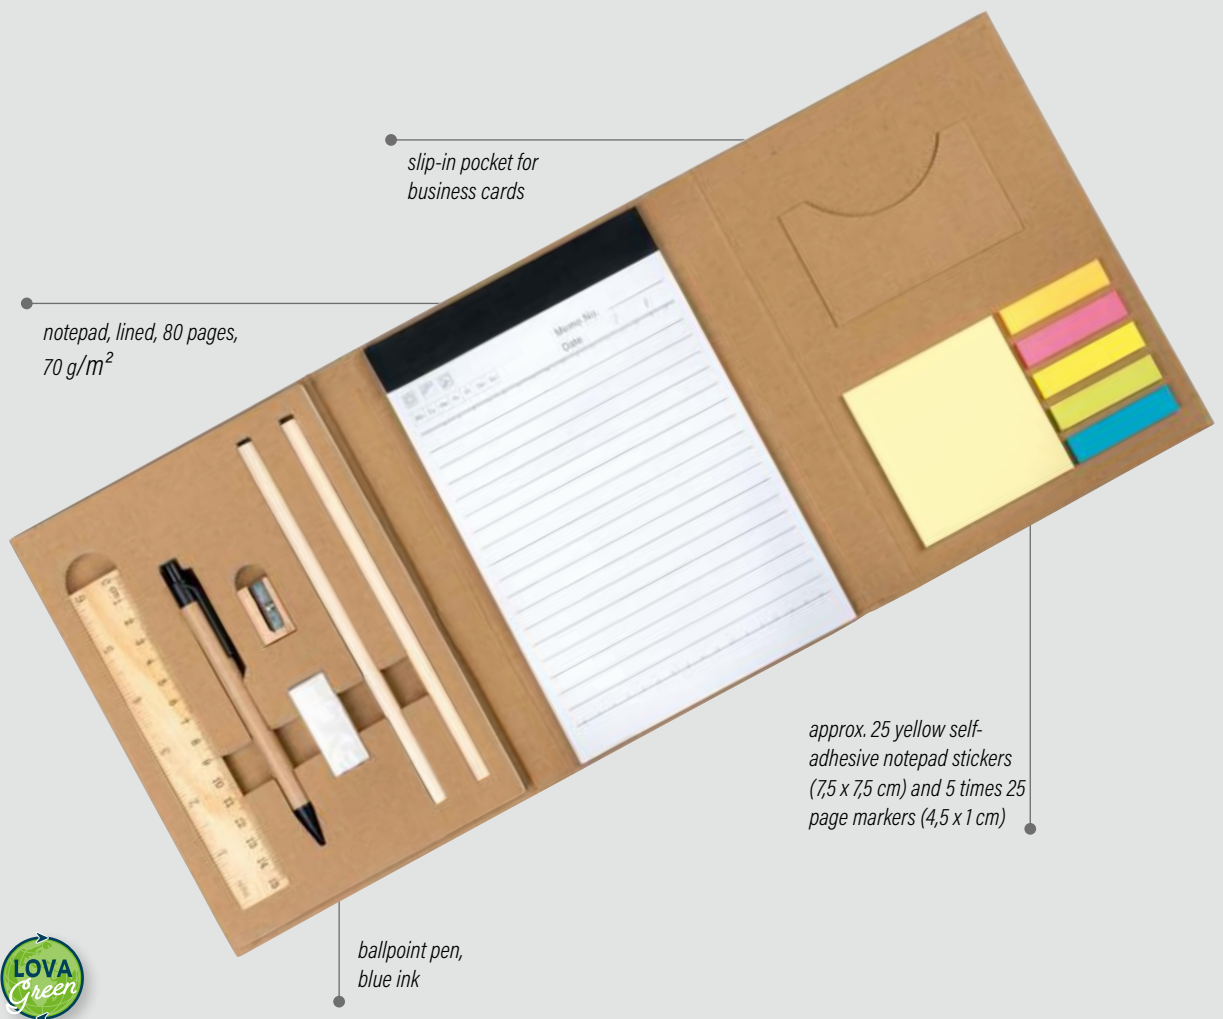

➤ *With self-adhesive labels*

POP UP

Memo box POP UP to fold out: includes ballpoint pen made of robust paper (black ink), ruler (12 cm), 100 white sheets, differently coloured page markers – made of recyclable materials | Packing: 40/80 pcs. | Size: 14x10x2,5 cm | Material: Paper | Branding:  6 cm² DP6+H2(1)