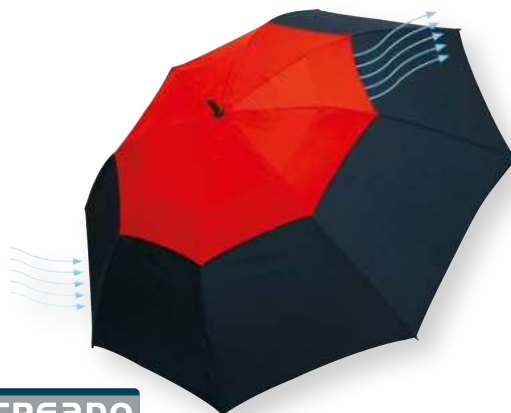

SOLARIS 56-0104112

Aluminium fibreglass golf umbrella SOLARIS, with aluminium shaft, fibreglass ribs, metal tips, with colour-matching rubber crook handle and polyester pongee canopy, closure with Velcro | **Packing:** 12/24 pcs. | **Size:** Ø120 cm | **Material:** Aluminium / Fibreglass / Polyester | **Branding:** 350/170x310 mm S1+H2(6)

CREADO

➤ Silver on the outside -
coloured on the inside

MONSUN 56-0104172

Fibreglass golf umbrella MONSUN with a ventilation system, fibreglass shaft and ribs, plastic tips and plastic handle with a nylon canopy, closure with Velcro | **Packing:** 12/24 pcs. | **Size:** Ø132 cm | **Material:** Fibreglass / Nylon | **Branding:** 350/170x310 mm S1+H2(6)

CREADO

PASSAT

Automatic windproof umbrella PASSAT with metal shaft, fibreglass ribs, EVA handle, elegant umbrella top, polyester pongee canopy, and Velcro closure | **Packing:** 12/24 pcs. | **Size:** Ø120 cm | **Material:** Metal / Fibreglass / Polyester | **Branding:** 350/170x250 mm S1+H2(6)