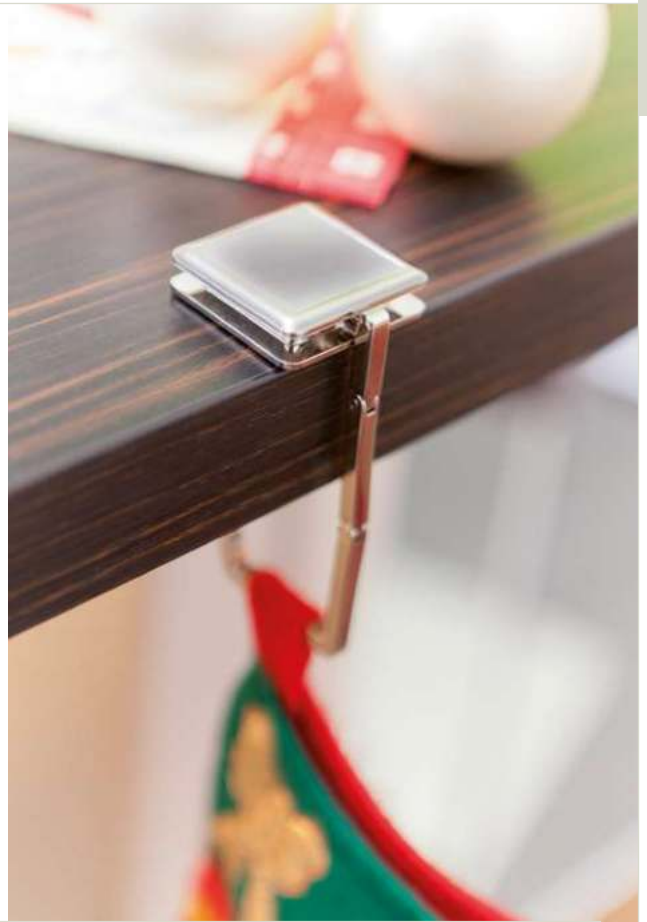

MONTREUX 56-0407828

Fold-out handbag holder MONTREUX with a stainless steel surface for advertisement and a rubber base that ensures steady hold on tables | Packing: 50/250 pcs. | Size: 4x4x0,9 cm | Material: Zinc Alloy / Steel | Branding: 20x20 mm LY5+H4 (1)