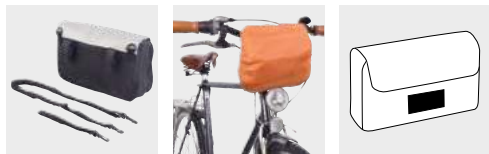

BIKE EASY 56-0230505

Bicycle handlebar bag BIKE EASY: with Velcro straps to attach to bicycle handlebar, 1 large main compartment, 1 large zip pocket with slip-in pocket and additional zip pocket, 1 slip-in pocket on the front, cover with snap fastener, detachable carrying loop, adjustable and removable shoulder strap, convenient rain cover | **Packing:** 50 pcs. | **Size:** approx. 25x15,5x8,5 cm | **Material:** 600D Polyester | **Branding:** 50 cm² T50+H2 (4)

➤ *Weatherproof*