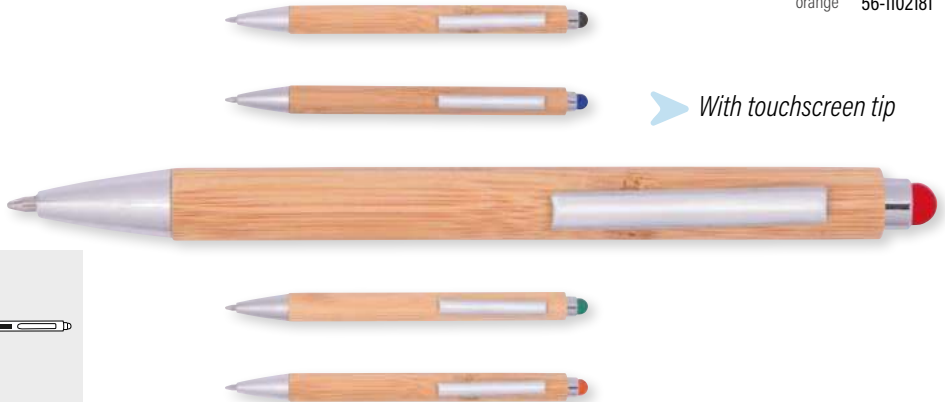

TOUCHY

Ballpoint pen TOUCHY: outside covered in bamboo, press mechanism, coloured touchscreen tip to operate smartphones and tablets, blue ink | **Packing:** 50/500 pcs. | **Size:** 14 cm | **Material:** Bamboo / Metal | **Branding:** 80x5 mm LC5+H2(1)

black 56-1102177
blue 56-1102178
red 56-1102179
green 56-1102180
orange 56-1102181