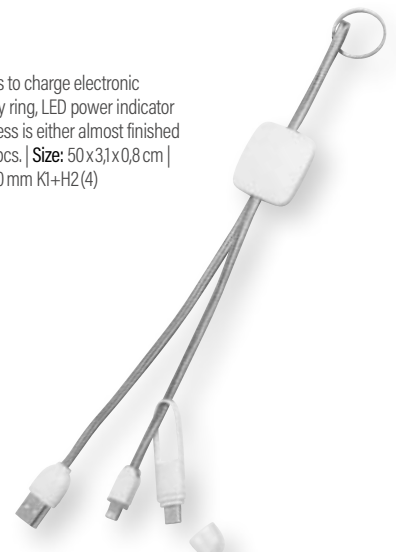

TRANSFER 56-1107385

Compact multifunctional charging and data transfer cable TRANSFER: to charge electronic devices as well as transfer data (charging capacity Type-C: 9V/3A, 5V/2A, combined connector: 5V/2,4A), cable 2x USB Type-C, incl. adapter (USB A / USB Type-C, USB Type C / Lightning / Micro-USB combinations), cable length approx. 28,5 cm, in a box with press mechanism, with SIM compartment, needle, and microSD card holder | **Packing:** 100/400 pcs. | **Size:** 10,8x3x1,6 cm | **Material:** Plastic / Metal | **Branding:** 5 cm² LC5+H2(1)

NEW

ROLL ON 56-1107380

Charging cable ROLL ON, roll-up (length approx. 92 cm): with 2 charging plugs for charging common electronic devices and smartphones, USB Type-C and combined 5 Pin lightning/Micro-USB, combined USB Type-A/C input plug, bamboo plate for engraving | **Packing:** 100/200 pcs. | **Size:** 24,5-92x5,3x5,3 cm | **Material:** Plastic / Bamboo | **Branding:** 5 cm² LC5+H2(1)

NEW

ANNOUNCER 56-1107265

Charging cable ANNOUNCER: with 3 charging connectors to charge electronic devices and smartphones, length approx. 50 cm, with key ring, LED power indicator changes colour from red to blue once the charging process is either almost finished or the charging power is below 0,3A | **Packing:** 100/500 pcs. | **Size:** 50x31x0,8 cm | **Material:** Plastic / Polyester / Metal | **Branding:** 20x20 mm K1+H2(4)