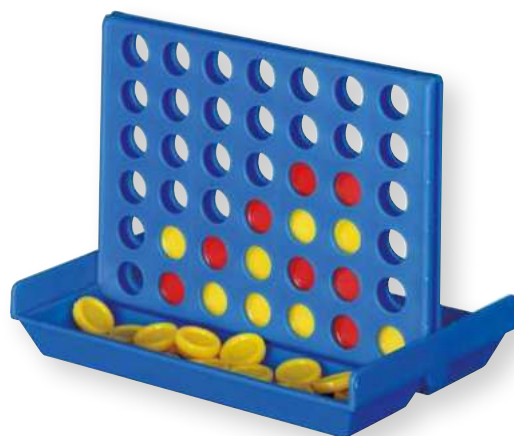

4 IN A LINE 56-0505039

Entertaining travel game 4 IN A LINE with yellow and red tokens packed in a gift box | **Packing:** 25/100 pcs. | **Size:** 10,3x14,3x3,3 cm | **Material:** Plastic | **Branding:** ☺ 60x25 mm KI+V1(4)