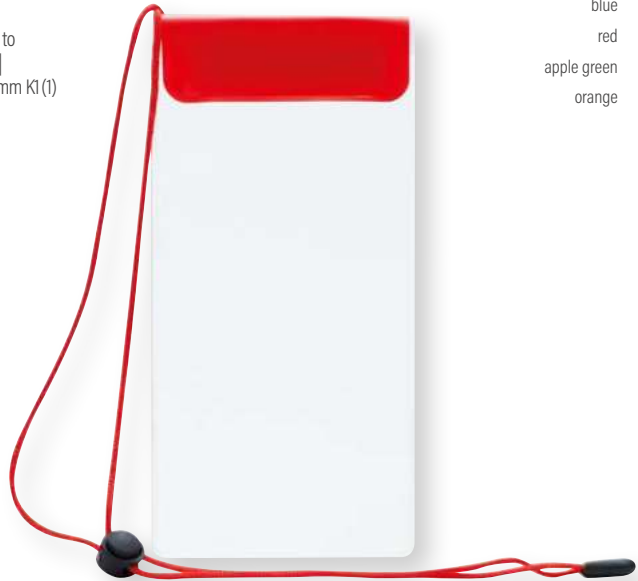

SMART SPLASH XL

Phone pouch SMART SPLASH XL, splash-proof: transparent front, frosted back side, with safety closure and Velcro closure, adjustable cord (length approx. 45 cm) with plastic stopper – ideal for beach and lake to stow smartphone, wallet, and other valuables | **Packing:** 50/500 pcs. | **Size:** 24x9,5 cm | **Material:** PVC, Phthalate free | **Branding:** ☒ 60x20 mm K1 (1)

black	56-0404929
white	56-0404930
blue	56-0404931
red	56-0404932
apple green	56-0404933
orange	56-0404934

NEW

➤ *Splash-proof*