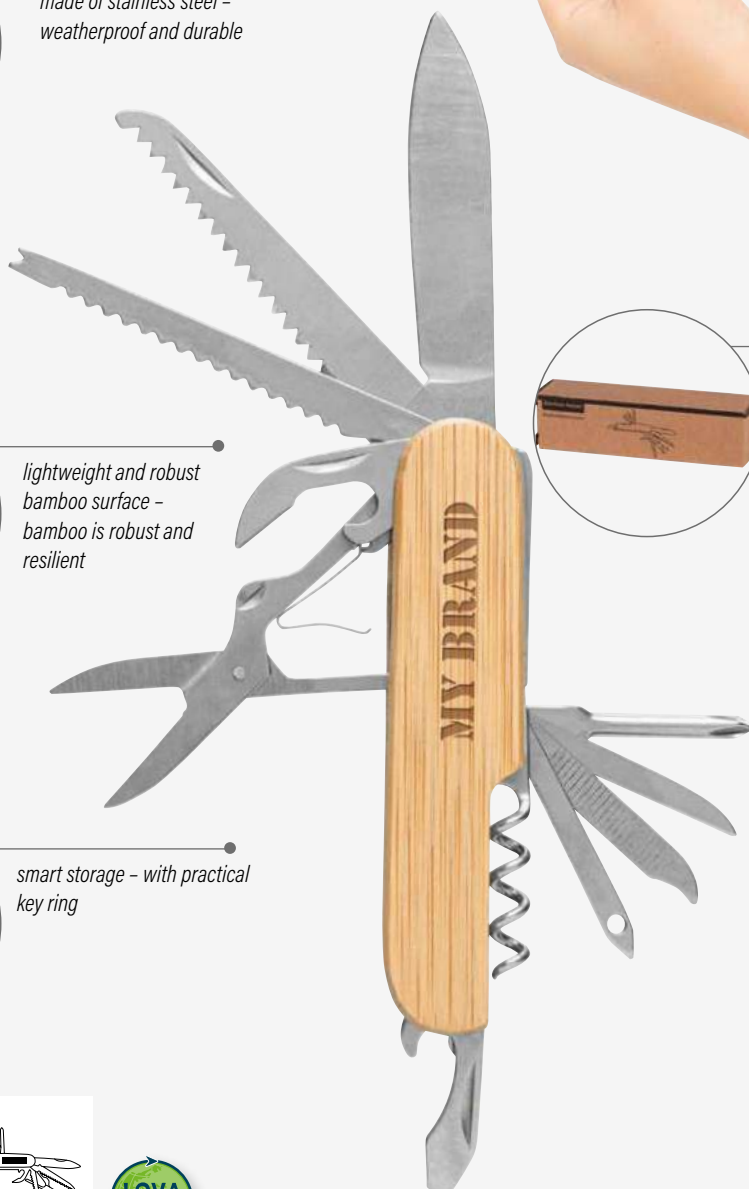

*perfect idea for an
exclusive gift*