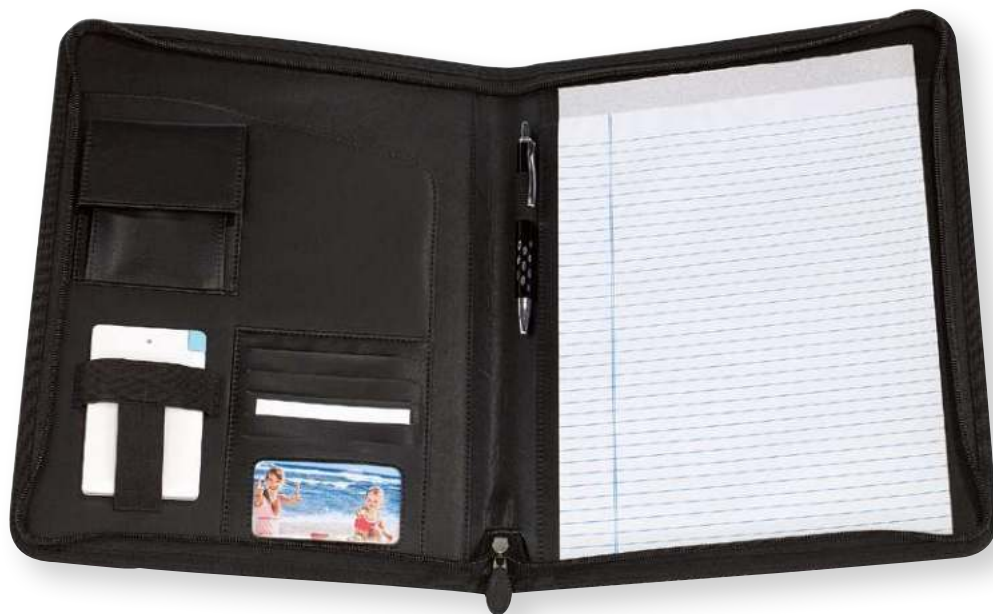

SYMPOSIUM 56-0405725

Portfolio SYMPOSIUM in DIN A4 format with zip, writing pad, several slip-in pockets, and a pen holder | **Packing:** 5/20 pcs. | **Size:** 34x25,5 cm | **Material:** Polyester / PVC | **Branding:** 120x30 mm T50+H2 (4)

➤ A4

HILL DALE ZIP 56-1103249

Portfolio HILL DALE ZIP, DIN A4 size: various slip-in pockets inside, 1 small pocket with press button closure, elastic band for powerbank etc., incl. legal pad, loop for writing instrument – outside in stamped hole design with metal plate for your logo | **Packing:** 15 pcs. | **Size:** 33x26x2,5 cm | **Material:** PU / PVC | **Branding:** 40x10 mm LY5+H2 (1)

➤ A4