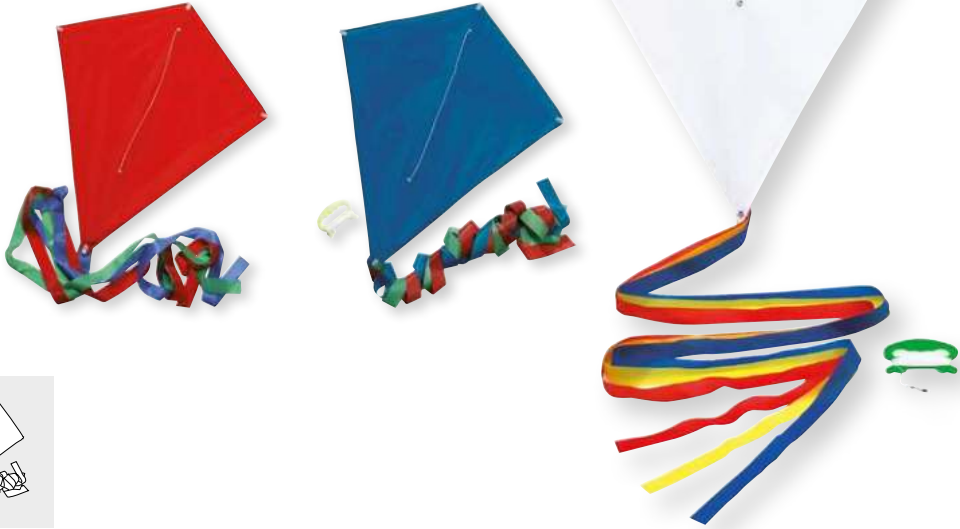

LOOPING

Promotional kite LOOPING with lightweight fibreglass rods, cord handle, and colourful tails | **Packing:** 250 pcs. | **Size:** 70x58 cm | **Material:** 190T Polyester | **Branding:** 50 cm² T50+H6 (4)

blue 56-0606010
red 56-0606011
white 56-0606016