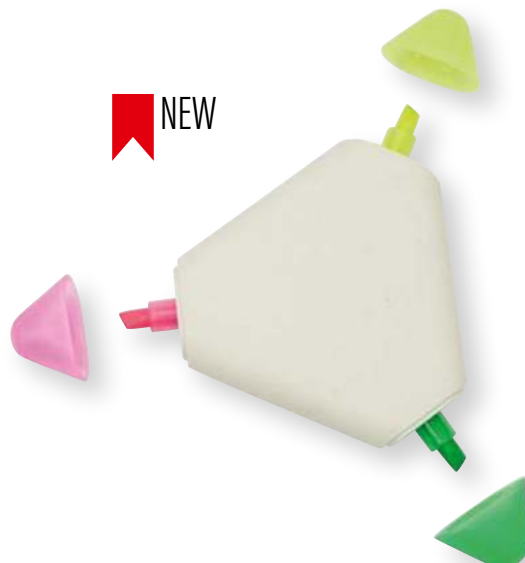

 NEW

➤ *Made of recycled milk cartons*

GIANT

Highlighter GIANT | Packing: 20/240 pcs. | Size: Ø2,4x22,7 cm |
 Material: Plastic | Branding: ☒ 6 cm² DP6+H2(1)

yellow 56-1103311
 orange 56-1103312
 pink 56-1103313
 green 56-1103314
 blue 56-1103315