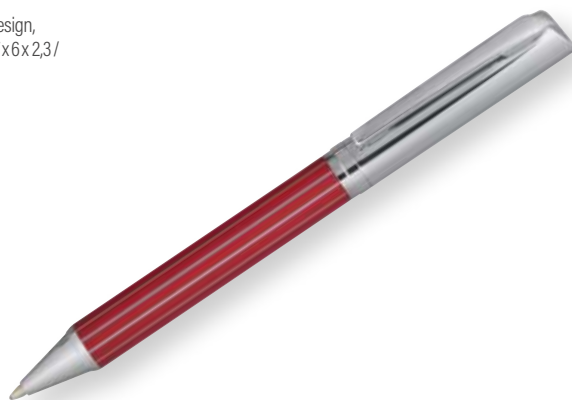

black	56-1102213
white	56-1102214
blue	56-1102215
red	56-1102216
green	56-1102217
orange	56-1102218

▶ *With touchscreen tip*

 **NEW**

ADORNO 58-1100621

Metal ballpoint pen ADORNO: with twist mechanism, body with striped design, blue ink, delivered in matching striped box | **Packing:** 10/100 pcs. | **Size:** 17x6x2,3/13,8x1,9 cm | **Material:** Brass | **Branding:** 45x6 mm LY5+H2 (1)