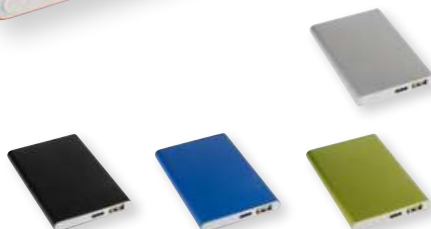

FORCE 56-1107232

Powerbank FORCE – the perfect power supply on the go: suitable for current smartphones and USB devices, USB charging cable with Micro-USB plug (length: approx. 33 cm), with blue LED charge level indicator, input power: 5V, 1.000 mA, output power: 5V, 1.000 mA, capacity: 4.000 mAh, high-performance lithium-ion battery | **Packing:** 20/100 pcs. | **Size:** 9x4,7x2,2 cm | **Material:** Plastic | **Branding:** 6 cm² DP6+H4 (1)

➤ 4.000 mAh

TOP ENERGY

Powerbank TOP ENERGY – the perfect power supply on the go: suitable for most current smartphones and USB devices, incl. USB cable with Micro-USB connector (length: approx. 30 cm), input and output power: 5V/ 1.000 mA, capacity: 4.000 mAh, high-performance rechargeable battery | **Packing:** 25/50 pcs. | **Size:** 9,7x4,5x2,3 cm | **Material:** Plastic | **Branding:** 70x15 mm KI+H4 (4)

➤ 4.000 mAh

ENDURANCE EVOLUTION

Power bank ENDURANCE EVOLUTION – the perfect power supply on the go: suitable for smartphones, iPhones®, and USB devices, incl. USB TYP C cable (length: approx. 30 cm), LED power indicator, on/off switch, input power: 5V/1A, output power: 5V/1A, capacity: 4.000 mAh, powerful rechargeable lithium battery, classy metal case | **Packing:** 50/100 pcs. | **Size:** 11x6,8x1 cm | **Material:** Aluminium / Plastic | **Branding:** 5 cm² LY5+H4 (1)

- silver 56-1107284
- black 56-1107285
- blue 56-1107286
- red 56-1107287
- green 56-1107288

➤ 4.000 mAh