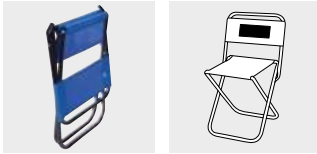

TAKEOUT

Folding camping chair TAKEOUT: foldable stool with backrest, robust and lightweight, load capacity approx. 90 kg | **Packing:** 20 pcs. | **Size:** 34x28x58 cm | **Material:** Steel / Polyester | **Branding:** 50 cm² T50+H6 (4)

black 56-0603520
blue 56-0603521
red 56-0603522
dark green 56-0603523

➤ *Foldable*

SUNNY DAY

Beach and camping chair SUNNY DAY: foldable chair with handy drink holder in the right armrest, robust and lightweight, load capacity approx. 90-100 kg, incl. polyester storage bag with carrying loop | **Packing:** 6 pcs. | **Size:** 80x50x80 cm | **Material:** 600D Polyester / Iron / 210D Polyester | **Branding:** 50 cm² T50+H13 (4)

black 56-0603530
blue 56-0603531
red 56-0603532