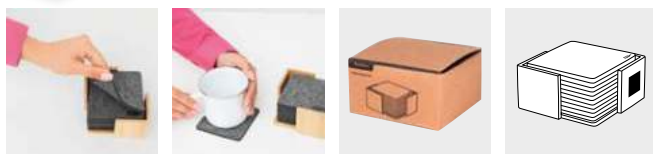

JIMMY'S DRINK 56-0306041

Whiskey tumblers JIMMY'S DRINK: set of 2, timeless design, capacity approx. 300 ml | **Packing:** 12 pcs. | **Size:** Ø8,4x10 cm | **Material:** Glass | **Branding:** □ 8 cm² E8+H2(1)

NEW

300 ml

PUT UNDER 56-0304408

Coaster set PUT UNDER, 5 pieces: comprises 4 coasters and bamboo box, with large space for logo application | **Packing:** 40/80 pcs. | **Size:** 10x10x0,6 cm | **Material:** Bamboo | **Branding:** ☑ 5 cm² LC5+H2(1)

ECO BASE 56-0304449

Felt coaster set ECO BASE: 10 coasters made of RPET felt in a practical bamboo holder | **Packing:** 50 pcs. | **Size:** 10,5x10,5x5,5 cm | **Material:** Bamboo / Polyester | **Branding:** ☑ 5 cm² LC5+H2(1)

Bamboo is a natural product, therefore slight variations in size, colour, and grain are possible.

Recycled material

NEW