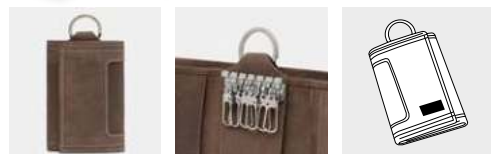

WILD STYLE 56-0404468

Genuine leather key pouch WILD STYLE III: 1 large key ring, 6 small key hooks, 4 slip-in pockets for credit and business cards, 1 pocket for banknotes, 2 press stud closures | **Packing:** 10/100 pcs. | **Size:** 12,9x7x2,2 cm | **Material:** Leather | **Branding:** 25x25 mm T50+H4 (4)