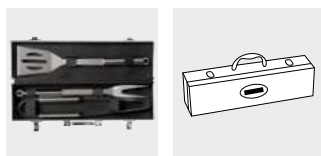

ROAST 56-0604016

Stainless steel barbecue cutlery ROAST, consists of a spatula, grill fork, and grill tong, packed in a silver case with carrying handle and hinge-joint | **Packing:** 10 pcs. | **Size:** 37x10x8 cm | **Material:** Stainless Steel / Aluminium | **Branding:** 5 cm² LY5+H4(1)