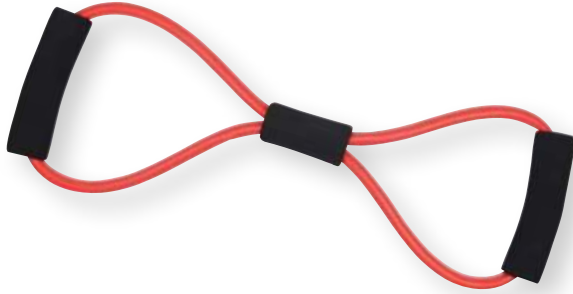

ELASTICAL 56-0605034

Fitness band ELASTICAL to strengthen and tone muscles, elastic exercise band with foam handles, nylon bag with pullable cord and plastic stopper | **Packing:** 100 pcs. | **Size:** approx. 41x13,5 cm | **Material:** TPE / NBR | **Branding:** 50 cm² T50+H4 (4)