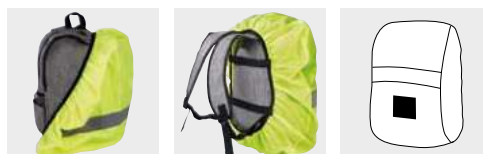

SEE ME

Running belt SEE ME, splash-proof: outside with opening for headphones and reflector for good visibility in traffic, inside with zip, adjustable and elastic belt with side release buckle – ideal for jogging, walking, and hiking | **Packing:** 50/200 pcs. | **Size:** 24x4,2cm | **Material:** Polyester / Polyamide / Plastic | **Branding:** 100x15 mm T50+H2(4)

black 56-0404400
yellow / black 56-0404401
orange / black 56-0404402

RAINY DAYS 56-0819901

Rain protector for backpacks and school bags RAINY DAYS: water-repellent and windproof rain cover, with reflective stripes, 2 elastic bands with Velcro for secure attachment, suitable for backpacks and school bags with a volume of approx. 20-30 litres | **Packing:** 100 pcs. | **Size:** approx. 48 x15x53 cm | **Material:** 210D Polyester / PU | **Branding:** 50 cm² T50+H2(4)

➤ Reflects