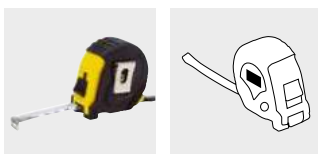

WORKMAN

Measuring tape WORKMAN with clip and carrying loop in rubber body with an automatic stopper, 3 m | **Packing:** 30/120 pcs. | **Size:** 075x3 cm | **Material:** Plastic / Steel | **Branding:** 15x15 mm K1+H2(4)

blue / grey 56-0403221
black / yellow 56-0403225