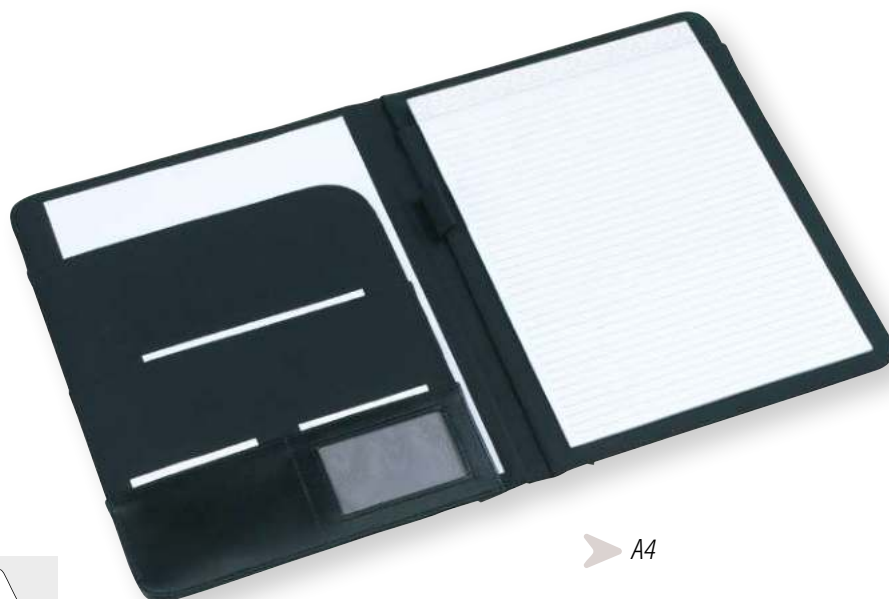

NOBLESSE A4 56-1103177

Portfolio NOBLESSE in DIN A4 format with notepad, pen strap, many slip-in pockets, white decorative stitching along the edge, made out of high-quality synthetic leather with metal plate for your logo | **Packing:** 15 pcs. | **Size:** 32x25x2,7 cm | **Material:** PU / PVC | **Branding:** 30x10 mm LY5+H2(1)

➤ A4