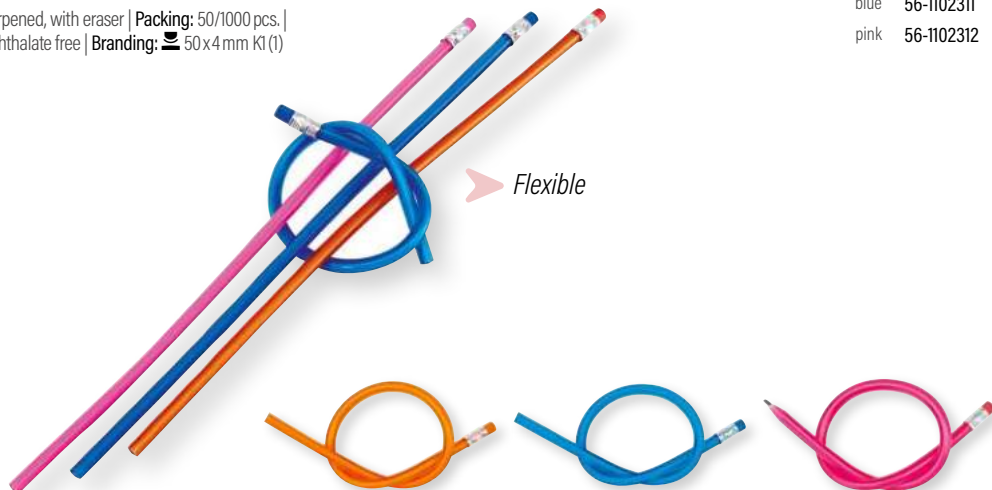

AGILE

Flexible pencil AGILE not sharpened, with eraser | **Packing:** 50/1000 pcs. | **Size:** 35 cm | **Material:** PVC, Phthalate free | **Branding:** 50x4 mm K1(1)

orange 56-1102310
blue 56-1102311
pink 56-1102312