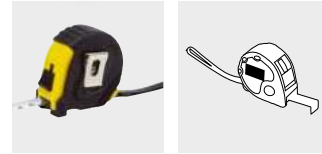

BASIC II 56-0403203

Measuring tape BASIC II with clip, carrying loop, and yellow measuring tape in cm, rubber-coated surface, automatic stopper, 5 m | **Packing:** 20/80 pcs. | **Size:** 7,4x6,9x2,8 cm | **Material:** Plastic / Steel | **Branding:** 30x10 mm K1+H2+V1(4)