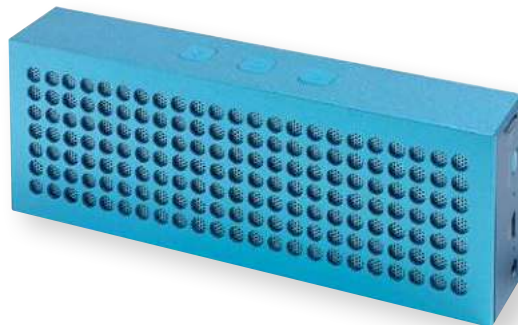

MUSH 58-8106009

Car wireless speaker MUSH: music output: 3 watt, to be paired with mobile phone, wireless MP3 player, tablet, etc., can be connected to external devices through 3,5 mm line-in audio jack (cable length: approx. 50 cm), slot for micro SD card, plays MP3s, with hands-free function, compatible with bluetooth, max. range: approx. 10 m, colourfully illuminated control keys, powerful battery, capacity: 600 mAh, USB charging cable with Micro-USB plug (length: approx. 50 cm) included, on / off switch at base, rubberized bottom with screw thread for suction cups (incl.) to attach to smooth surfaces, fancy metal casing | **Packing:** 20/40 pcs. | **Size:** Ø74x6,7 cm | **Material:** Zinc Alloy / Stainless Steel / Plastic | **Branding:** 10x25 mm LY5+H4(1)

▶ With hands-free function

BRICK

Wireless speaker BRICK: music output: 2x3 watt, to be paired with smartphone, wireless MP3-player, tablet, etc., compatible with bluetooth, also connectable to external devices via line-in connection 3,5 mm audio jack (cable length: approx. 54 cm), slot for microSD card, with hands-free talking, max. range: approx. 10 m, powerful rechargeable lithium-ion battery, capacity: approx. 1.200 mAh, USB charging cable with Micro-USB plug (length: approx. 54 cm), shiny metallic aluminium casing with rubber-coated feet on the bottom for more stability | **Packing:** 20/40 pcs. | **Size:** 16x2,7x5,8 cm | **Material:** Aluminium / Plastic | **Branding:** 5 cm² LY5+H4(1)

silver 56-0406256
blue 56-0406258
red 56-0406259