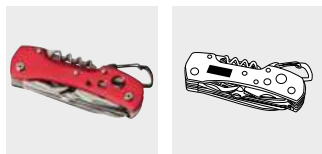

STRONG HELPER

12-piece pocket knife STRONG HELPER: with knife, saw, scissors, can opener, cork screw, bottle opener and slotted screwdriver, Phillips screwdriver, punch and reamer, sewing awl, scaler, nail file, and carabiner | **Packing:** 25/100 pcs. | **Size:** 9,5x3,5x1,5 cm | **Material:** Aluminium / Stainless Steel | **Branding:** 25x8 mm LY5+H2(1)

black 56-0301140

silver 56-0301141

blue 56-0301142

red 56-0301143