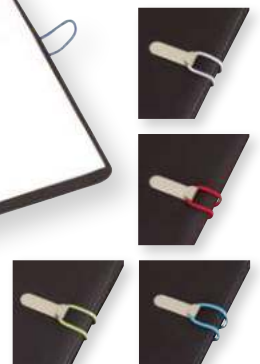

EVENT 56-0405715

Conference portfolio EVENT in DIN A4 format with writing pad |
Packing: 10/40 pcs. | **Size:** 33x24 cm | **Material:** Polyester / PVC |
Branding: 50 cm² T50+H2 (4)

➤ A4

YOUNG STAR

Portfolio YOUNG STAR in DIN A4 format with writing pad, loop for writing utensil, various slip-in pockets, elastic band for closing, coloured on the inside and black on the outside | **Packing:** 20 pcs. | **Size:** 32x26x2 cm | **Material:** Polyester | **Branding:** 50 cm² T50+H2 (4)

➤ A4

- black / blue 56-1103164
- black / grey 56-1103165
- black / red 56-1103166
- black / green 56-1103167
- black / turquoise 56-1103168

SESSION

Portfolio SESSION in DIN A4 format, includes writing pad, loop for writing utensil, various slip-in pockets, metal hook with coloured elastic band for closing | **Packing:** 20 pcs. | **Size:** 32,5x25x1 cm | **Material:** Polyester / PU | **Branding:** 50 cm² T50+H2 (4)

➤ A4

- black / blue 56-1103215
- black / grey 56-1103216
- black / red 56-1103217
- black / green 56-1103218
- black / turquoise 56-1103219