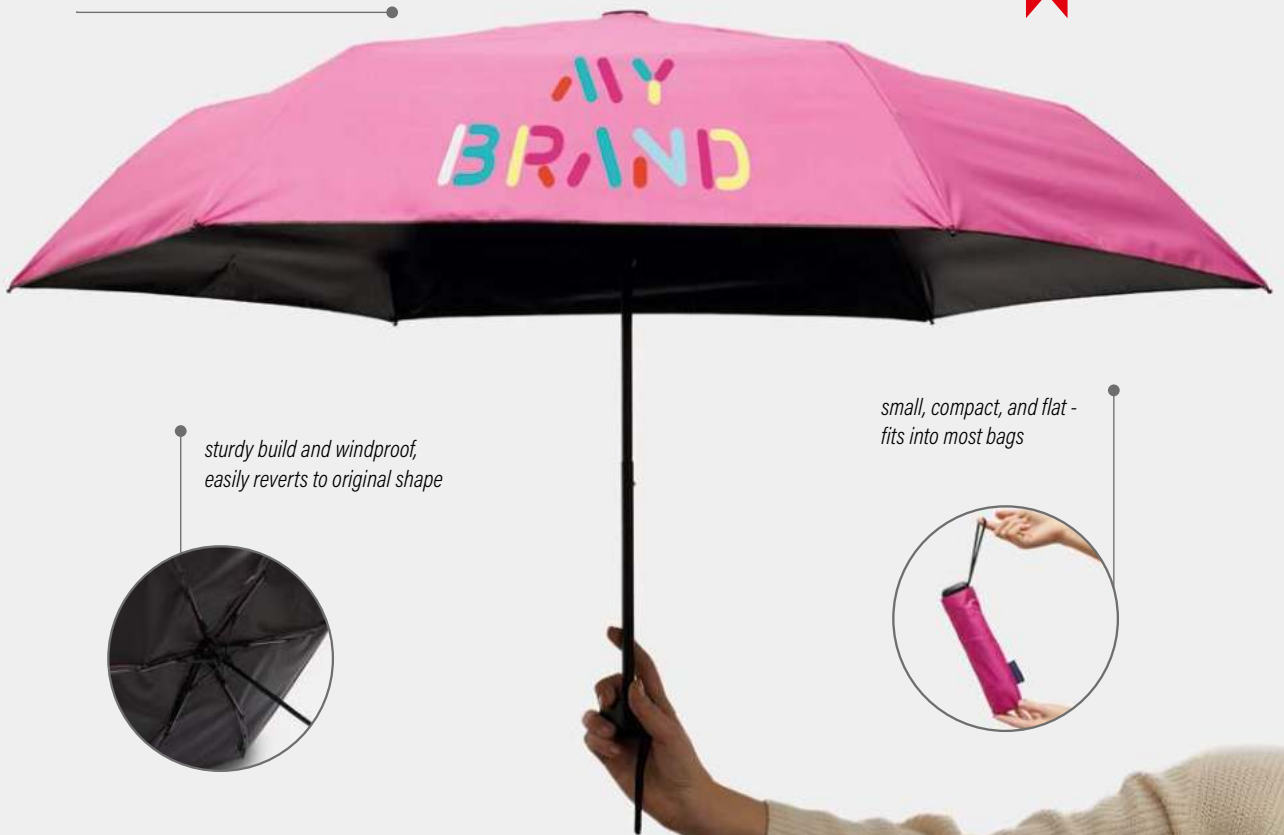

sturdy build and windproof,
easily reverts to original shape

small, compact, and flat -
fits into most bags

CREADO

MISTER

navy blue 56-0101150
black 56-0101151

Automatic windproof pocket umbrella for men MISTER with a 2-piece metal shaft, ribs, tips, plastic handle, and a polyester pongee canopy, closure with Velcro | **Packing:** 12/36 pcs. | **Size:** Ø 95 cm | **Material:** Metal / Polyester | **Branding:** 230/170x140 mm S1+H5(6)