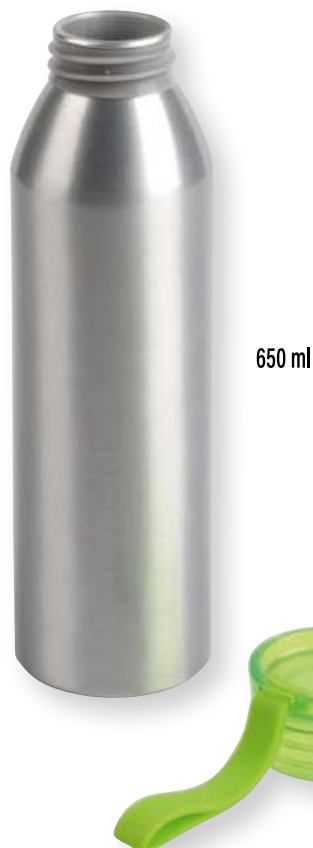

grey	56-0304425
blue	56-0304426
red	56-0304427
apple green	56-0304428
orange	56-0304429