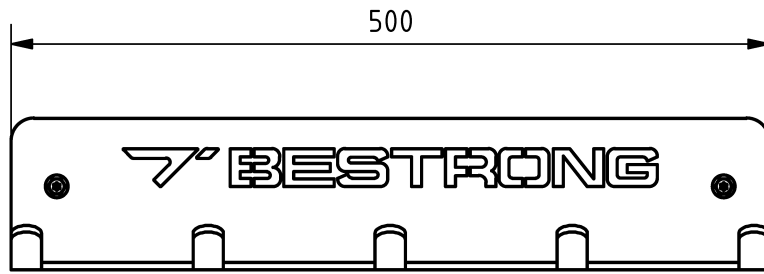

BESTRONG

[bestrongworld](#) [bestrongworld](#) [global.bestrong.com](#) info@bestrong.com