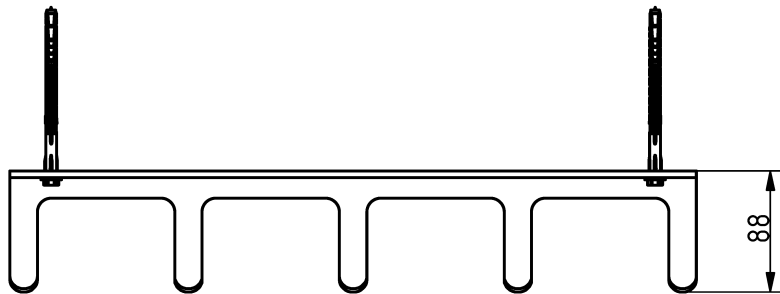

BESTRONG

[bestrongworld](#) [bestrongworld](#) [global.bestrong.com](#) info@bestrong.com