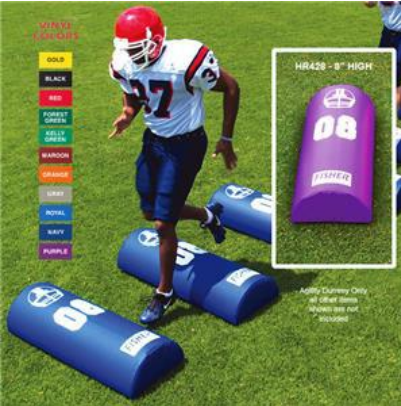

AGILITY PRACTICE FOOTBALL DUMMIES

Fisher Half Round Dummies

FISH-HR-428 42"L x 16"W x 8"H..17lbs. $121.95
FISH-HR-426 42"L x 12"W x 6"H..11lbs. $88.95
11 color choices