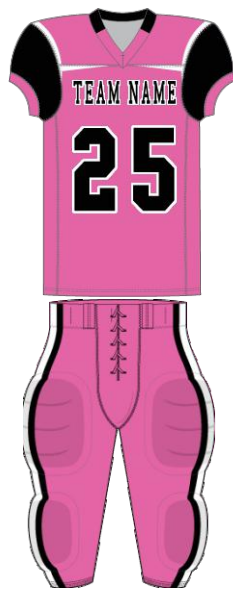

POWERS MFG

CUSTOM TEAM APPAREL

UNDER ARMOUR

ALLESON

**JAGUAR 2.0 JERSEY /
DRAWCORD PANT**