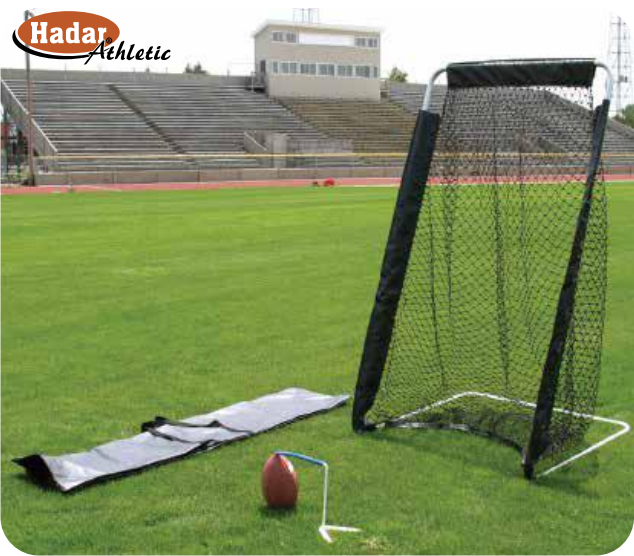

Hadar
Athletic

Hadar Sideline Kicking Cage System Package

Includes galvanized steel frame, kicking net, carrying bag and ball holder
HADA-KICKPACK $299.95

Sports Attack Football Machines
Snap Attack 130-1100 $3999.00
Aerial Attack 130-1101 $2999.00

Jugs Football Machines
Passing Machine **JUGS-M1700 $3795.00**
Field General **JUGS-M1750 $3295.00**