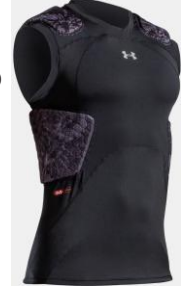

Under Armour
Gameday Armour PRO
Adult 5-pad Integrated Top
Sizes SM thru 3XL
colors: BLK or WH
UNDE-UA20040
MSRP $74.95