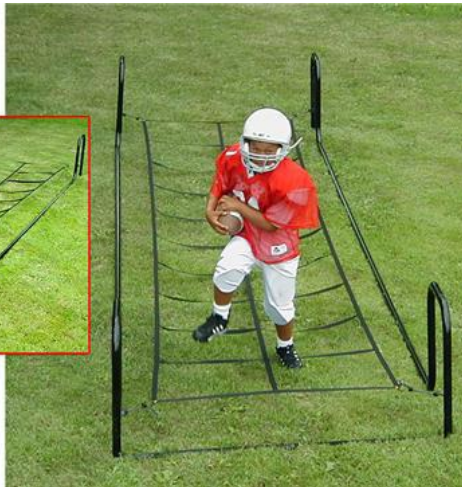

AGILITY ROPES

Hadar Agility Ropes

20' long agility ropes with adjustable height from ground level up to 18".
Includes ropes and frame. Powder coated all steel frame,
Easy assembly with no tools or hardware.
HADA-AFRAME $224.95

All pricing is subject to change